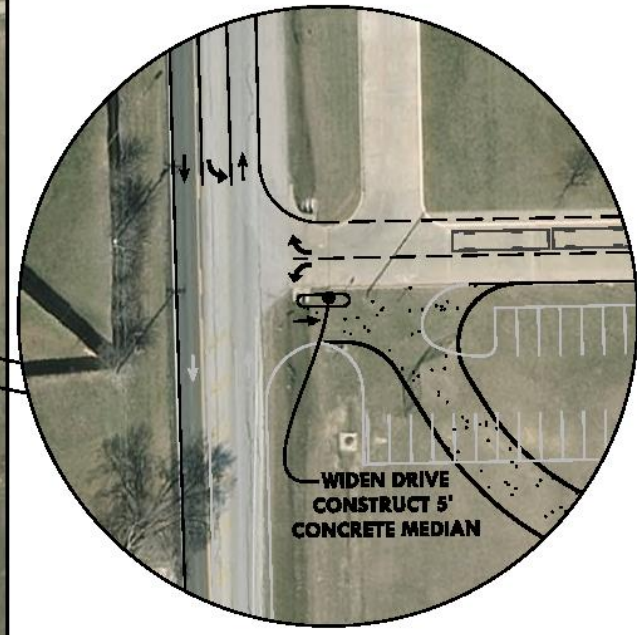

INSET 'A'
1"=80'

INSET 'B'
1"=80'

ttnp

teague nail & perkins
1100 Macora 51MM
F..WIIIh, TUIII76102
117.336.5773ph 117.336.211Sfx
TIPE a..lm.t on No.F-230
www.Jnpinc.com

McAnally Intermediate
151 FM 5 South
Aledo, TX 76008
Aledo I.S.D.

tnp

OPTION 1

EXISTING PARKING:	108 SPACES
FUTURE PARKING:	TO BE DETERMINED
TOTAL:	TO BE DETERMINED