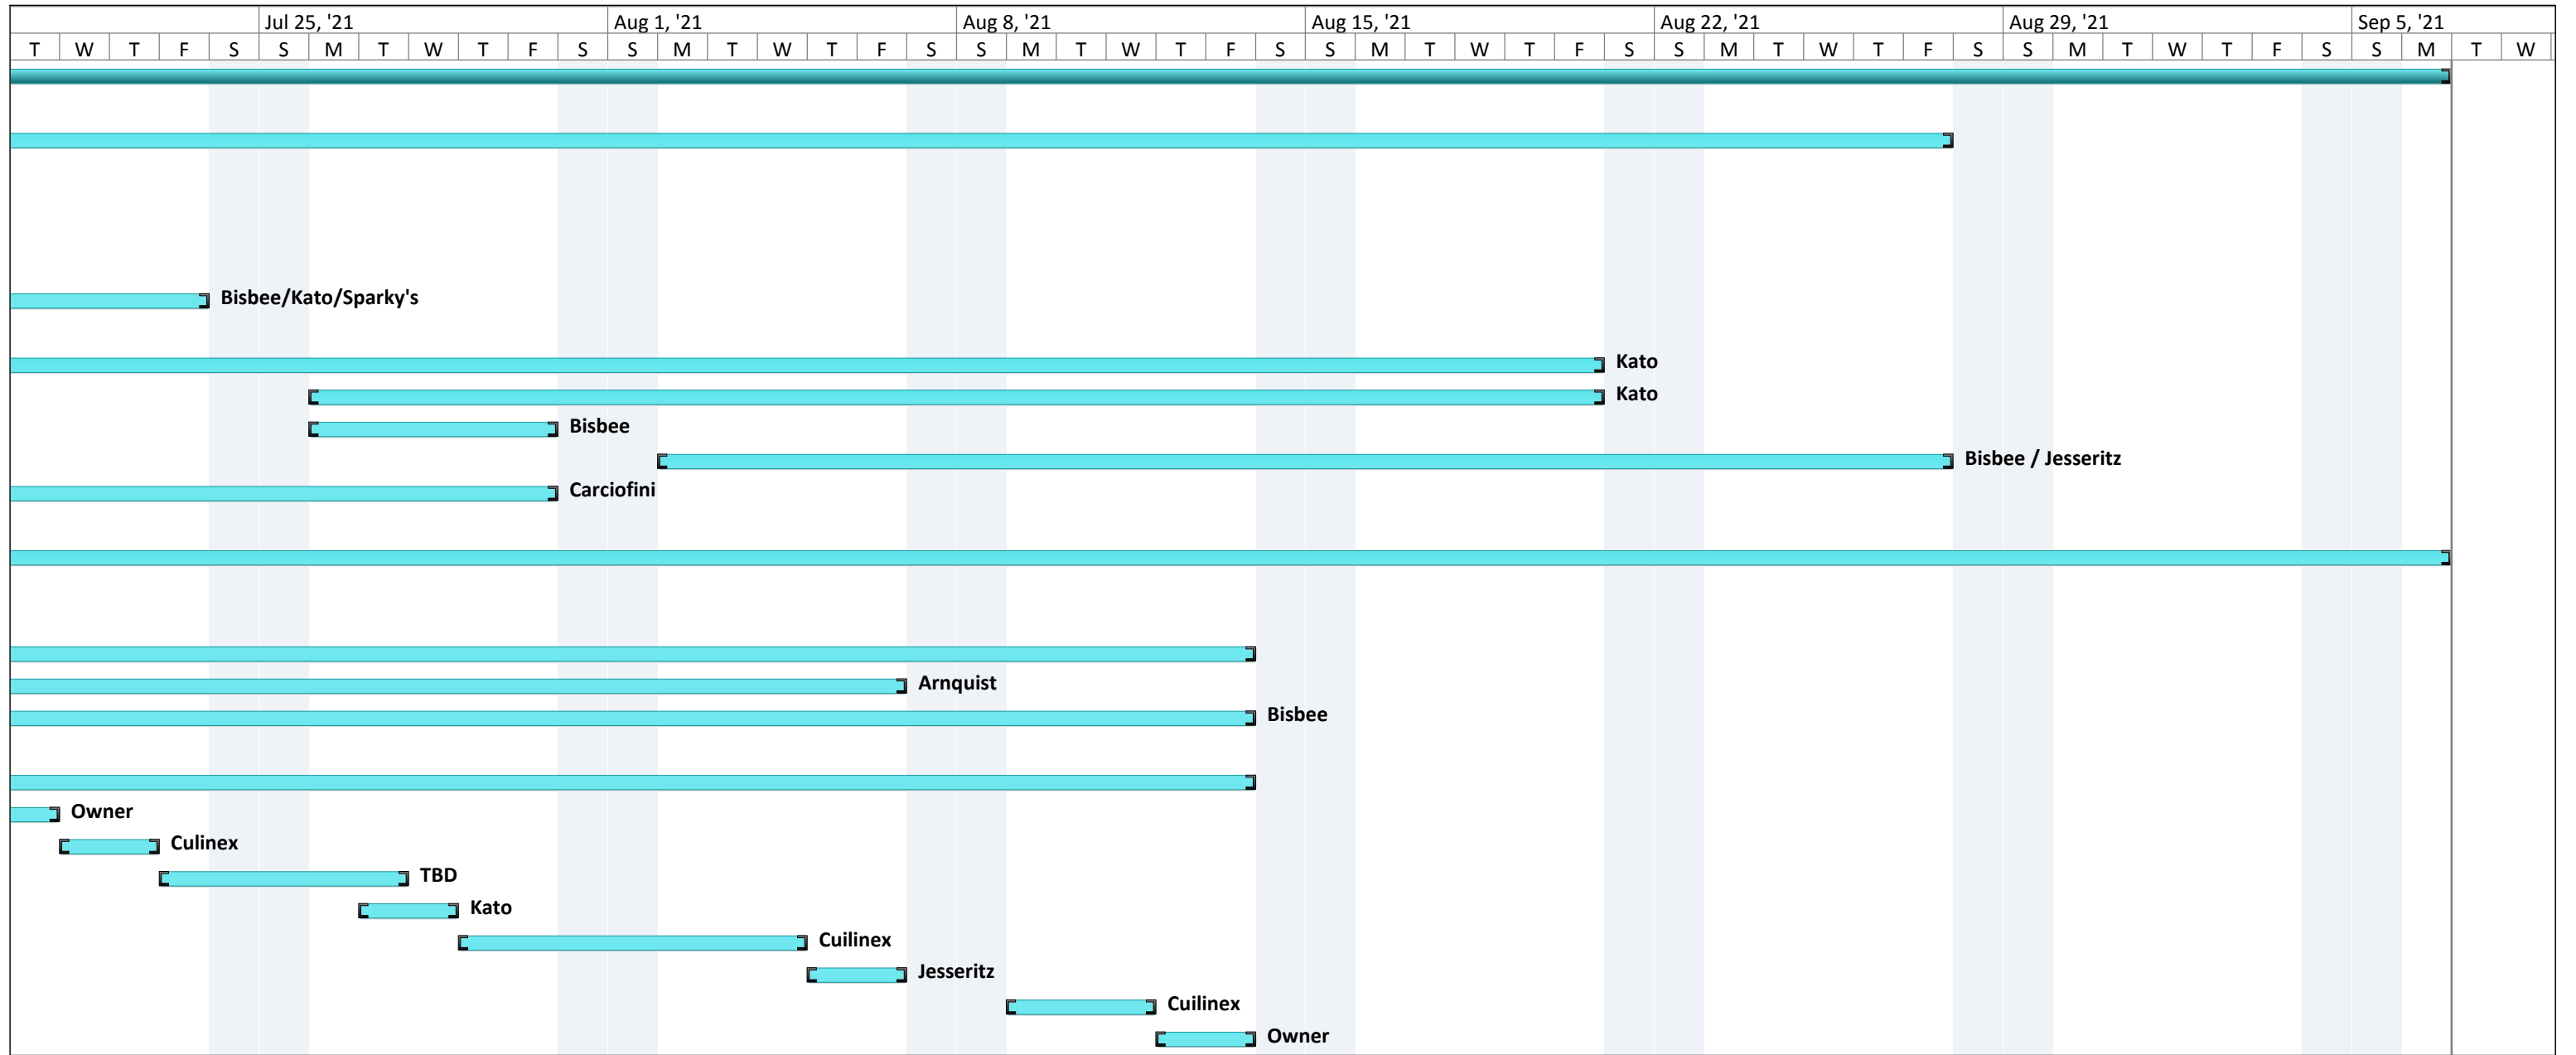

Project: Pre-Con Mtg 7.14.21
Date: Wed 7/14/21

Task		Project Summary		Inactive Milestone		Manual Summary Rollup		Deadline	
Split		External Tasks		Inactive Summary		Manual Summary		Progress	
Milestone		External Milestone		Manual Task		Start-only			
Summary		Inactive Task		Duration-only		Finish-only			