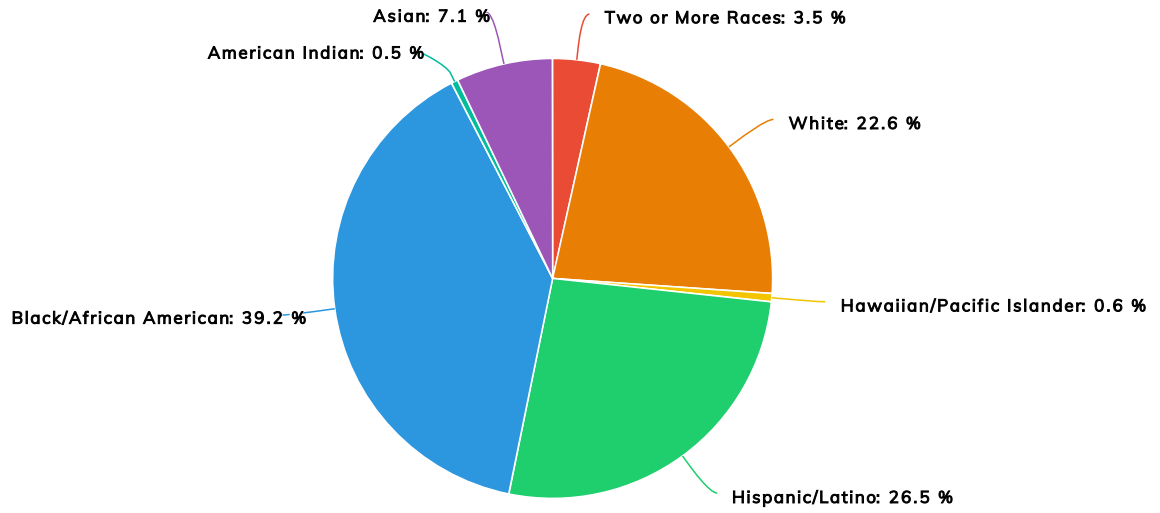

Statistics

Lisa Academy

College Going Rate	46 %	English Learners	19 %
Per Pupil Expenditures	$9,564.07	Low Income	64 %
Graduation Rate	90 %	Average Years Teaching Experience	4.19
Student to Teacher Ratio	13 : 1	Students Eligible to Receive Special Education	11 %
Average Class Size	21		

Race/Ethnicity