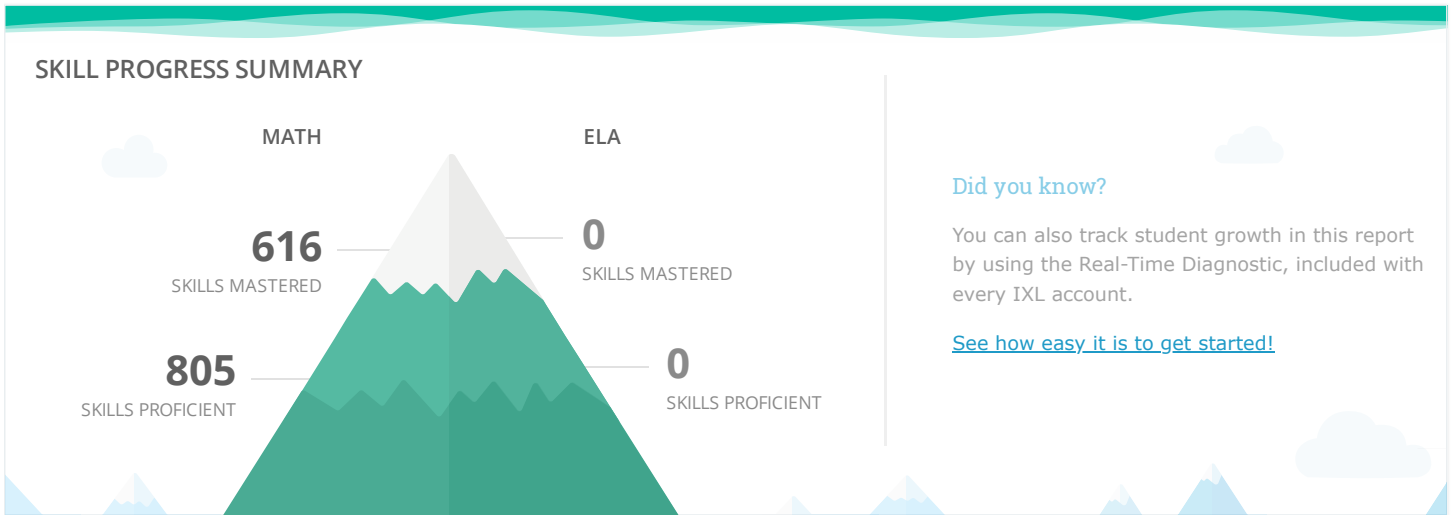

PROGRESS & GROWTH

	SKILL PROGRESS				DIAGNOSTIC GROWTH			
	Total questions answered	Skills practiced	Skills proficient	Skills mastered	Students with pinpointed levels	Current average diagnostic level	Average monthly growth [?]	
Grade 7 👤 28	📐	1,839	120	54	51	1	680	Gathering data
	📖	No practice yet				1	800	Gathering data
	🧪	1,000	43	21	20			
	🧠	2,376	165	36	27			
Grade 8 👤 20	📐	5,997	248	144	105	3	707	Gathering data
	📖	No practice yet				0	—	—
	🧪	670	57	27	26			
	🧠	800	74	13	7			
Grade 9 👤 24	📐	12,441	500	340	284	4	888	Gathering data
	📖	No practice yet				0	—	—
	🧪	88	7	2	2			
	🧠	1,214	76	38	34			
Grade 10 👤 13	📐	7,637	264	177	109	0	—	—
	📖	No practice yet				0	—	—
	🧪	69	5	4	4			
	🧠	17	2	0	0			