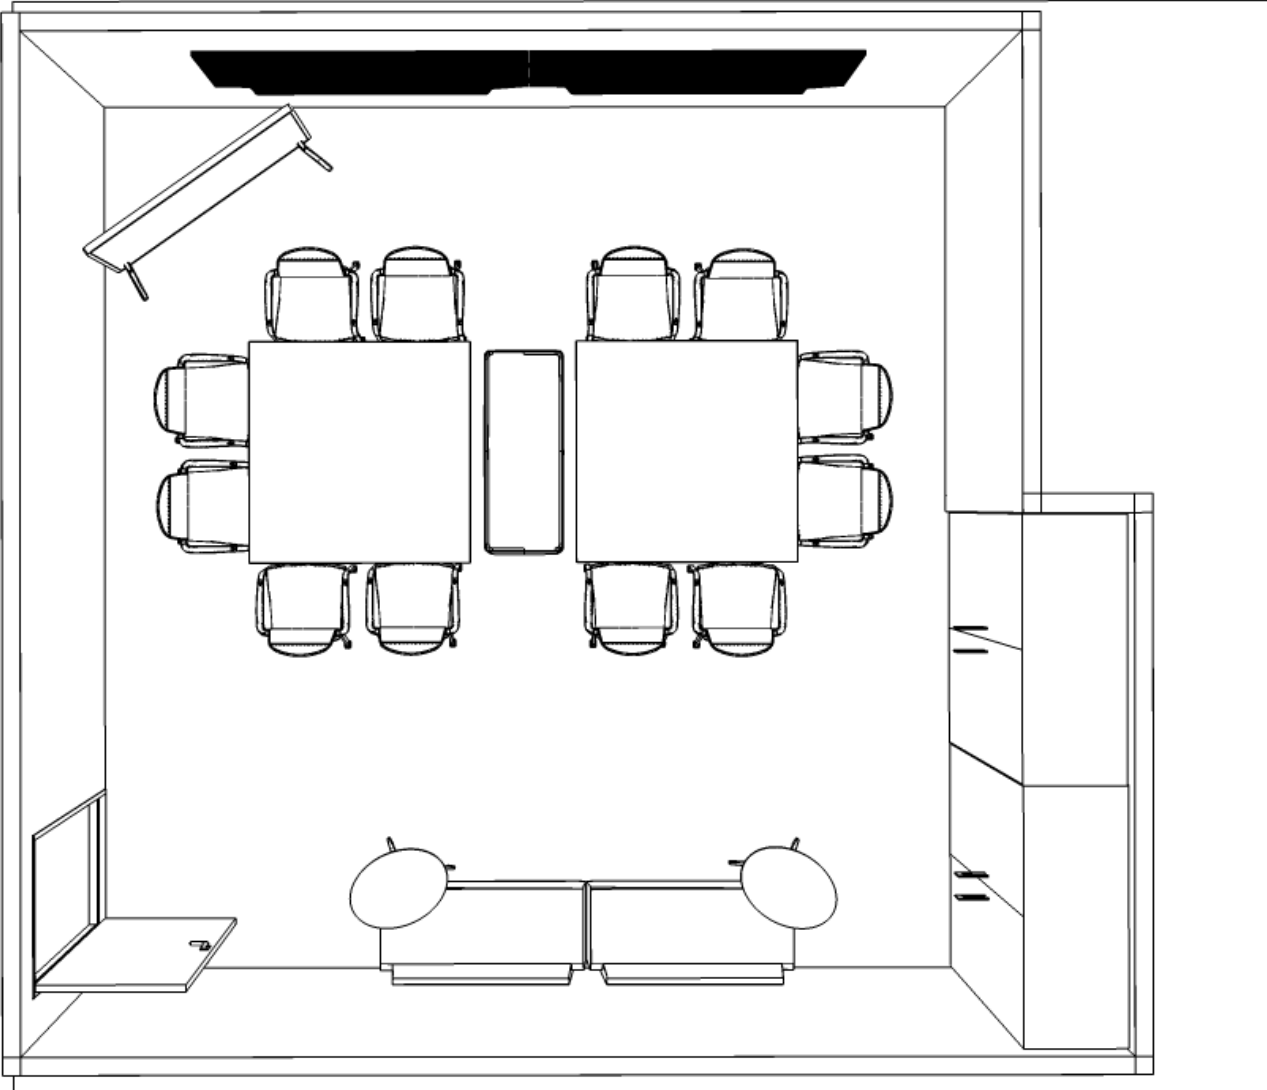

Little Theater

PLAN VIEW

3D VIEW

Collaboration Room

PLAN VIEW

3D VIEW

Lobby

PLAN VIEW

3D VIEW

Art Room

Rectangle Maple Butcher Block Art Table NO Casters
36" x 72" x 29"H

Lab Stool Wood Seat /Steel Leg
16.25"W x 16.25"D x 18"-19.25"H