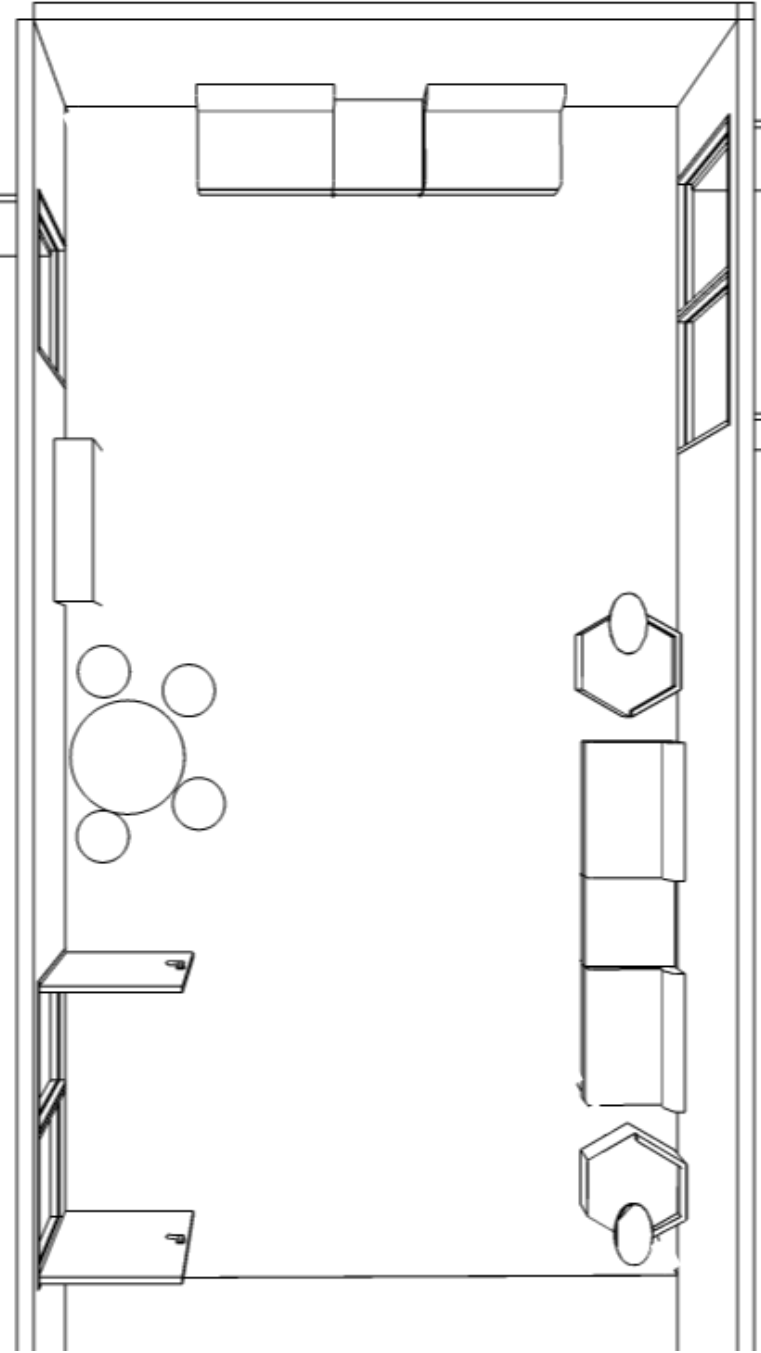

Little Theater

PLAN VIEW

3D VIEW

Collaboration Room

PLAN VIEW

3D VIEW

Lobby

PLAN VIEW

3D VIEW

Art Room

Rectangle Maple Butcher Block Art Table NO Casters
36" x 72" x 29"H

Lab Stool Wood Seat /Steel Leg
16.25"W x 16.25"D x 18"-19.25"H