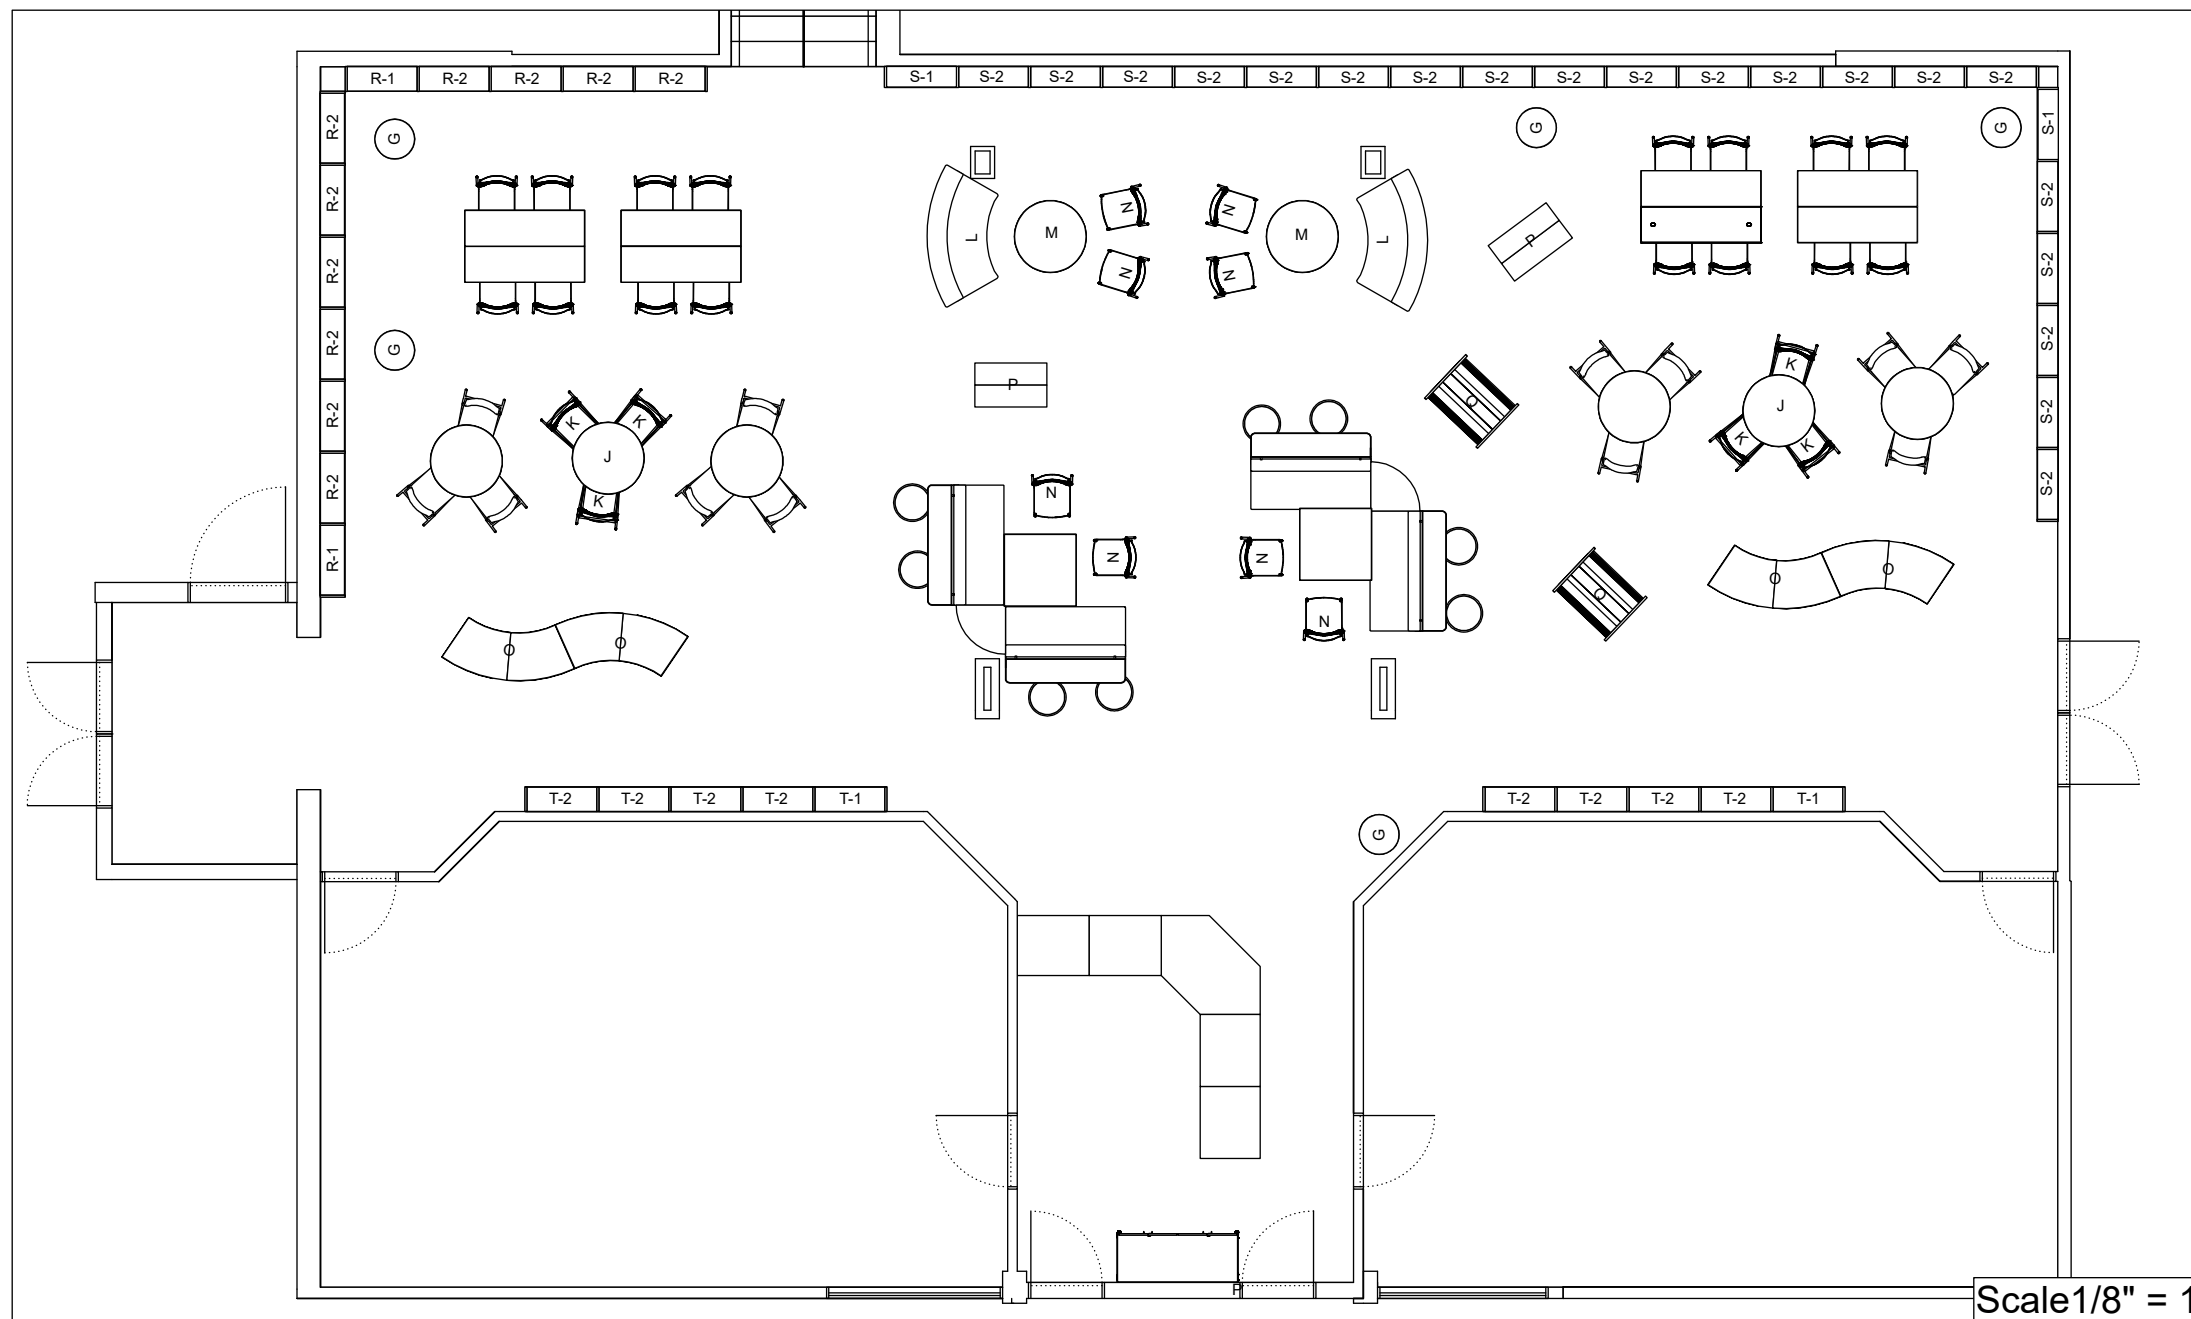

media technologies

PROJECT
MacArthur Middle School – Phase 2

DEALER
LOWERY MCDONNELL

DEALER CONTACT
DAVE TATGE

REV	DATE	BY	HRS
1	12/17/2021	JE	1.5

DRAWN BY: TLP
DRAWN DATE 12/15/2021
SHEE 1 OF 4