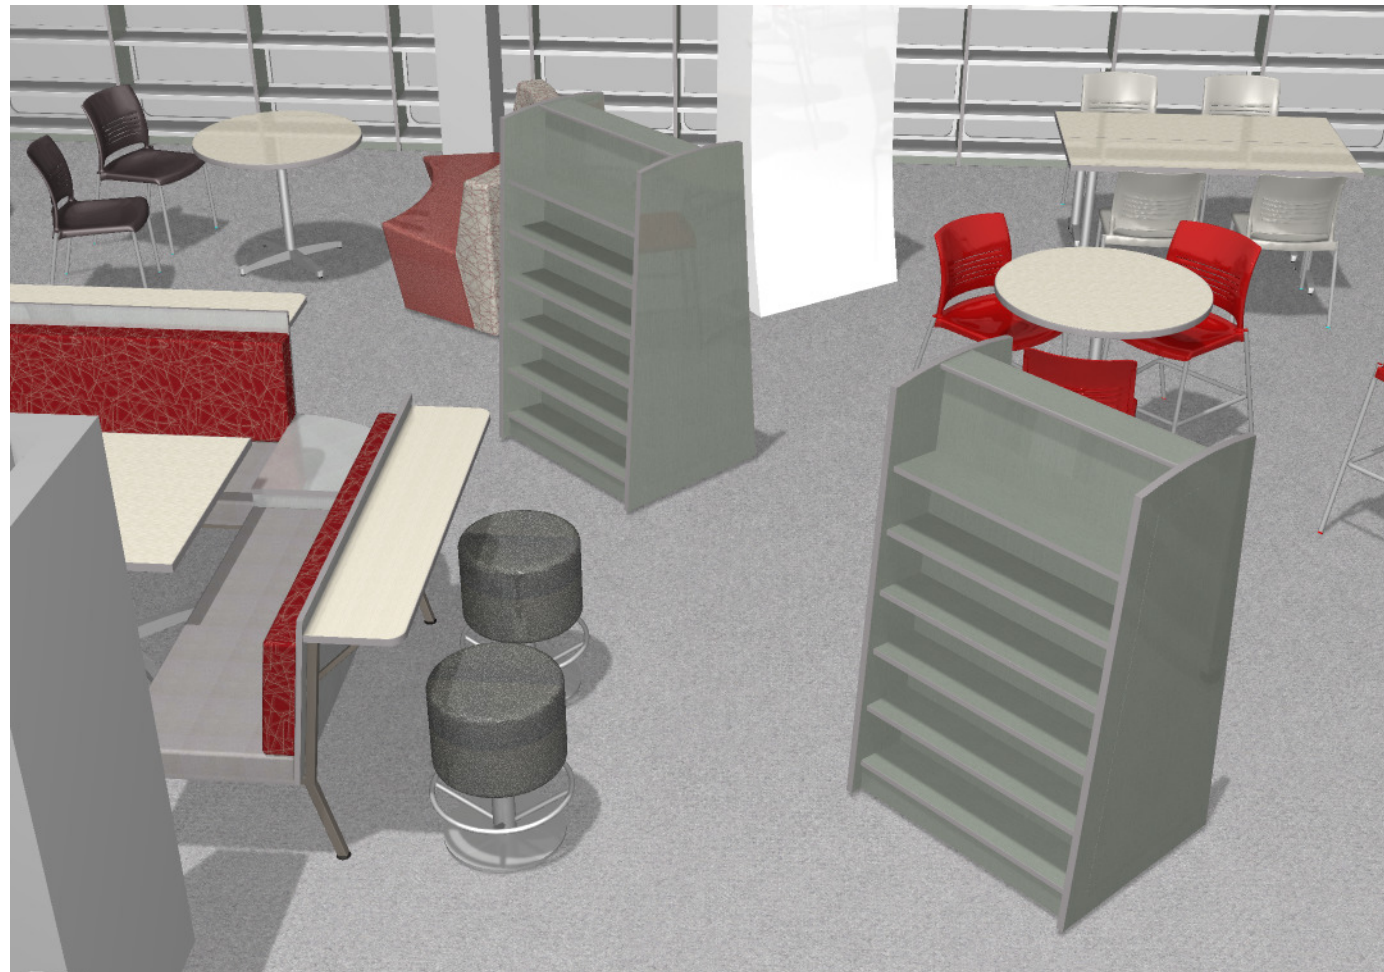

media  
technologies

PROJECT  
MacArthur Middle  
School – Phase 2

DEALER  
LOWERY MCDONNELL

DEALER CONTACT  
DAVE TATGE

REV	DATE	BY	HRS
1	12/17/2021	JE	1.5

DRAWN BY: TLP

DRAWN DATE 12/15/2022

SHEE 4 OF 4