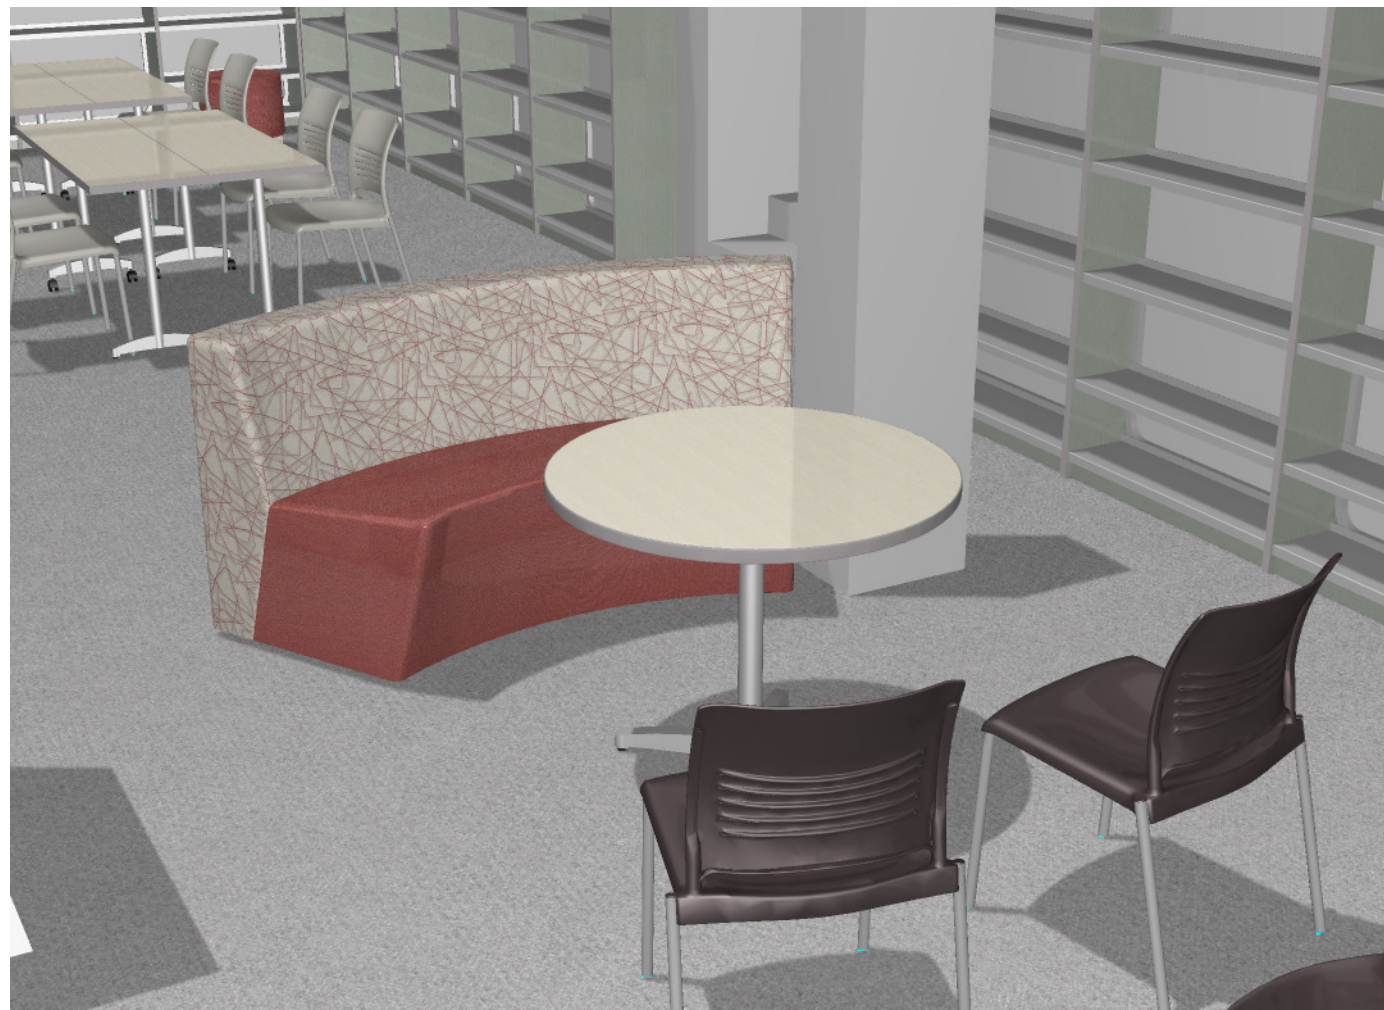

media  
technologies

PROJECT  
MacArthur Middle  
School – Phase 2

DEALER  
LOWERY MCDONNELL

DEALER CONTACT  
DAVE TATGE

REV	DATE	BY	HRS
1	12/17/2021	JE	1.5

DRAWN BY: TLP

DRAWN DATE 12/15/2022

SHEE 4 OF 4