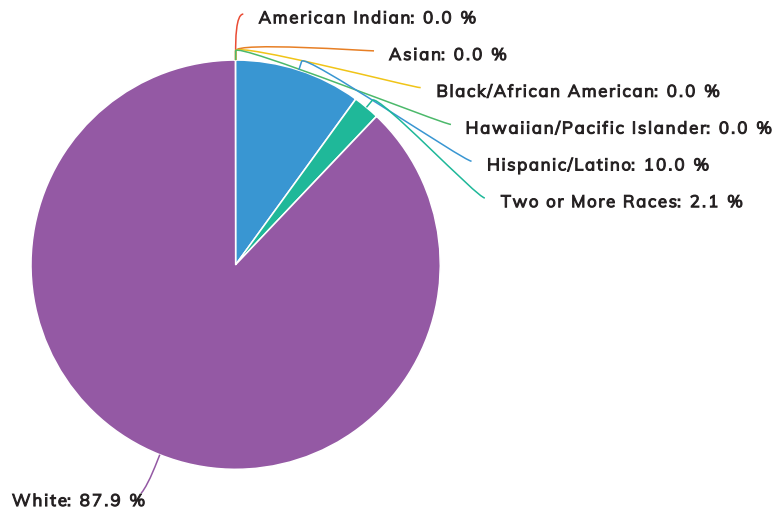

PO Box 9
Kirby, AR 71950

Links

[Community Census Data](#)

[Labor Market Information](#)

Statistics

College Going Rate	54 %
Per Pupil Expenditures	\$10,114.33
Graduation Rate	96 %
Student to Teacher Ratio	7 : 1
Average Class Size	13

English Learners	3 %
Low Income	74 %
Average Years Teaching Experience	12.30
Students Eligible to Receive Special Education	10 %

Race/Ethnicity

Schools

Name	LEA	Grades Served	Enrollment	Letter Grade
Kirby Elementary School	5503010	K - 6	180	D
Kirby High School	5503011	7 - 12	161	C