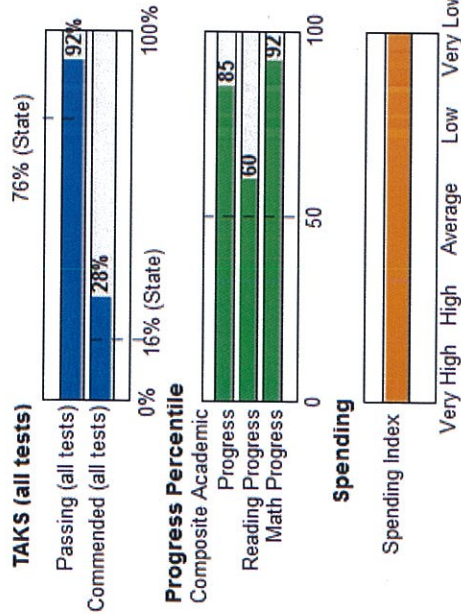

# District Overview

- Overview
- Academics
- Financial
- Demographics

<b>Wylie ISD (Taylor County)</b>		<b>FAST Rating</b> ★★★★★
<b>Total Enrollment</b>	3,331	
<b>Composite Academic Progress Percentile</b> <small>as much or more progress than 85% of Texas school districts</small>	85	
<b>Reading Progress Percentile</b> <small>as much or more progress than 60% of Texas school districts</small>	60	
<b>Math Progress Percentile</b> <small>as much or more progress than 92% of Texas school districts</small>	92	
<b>Cost Adjusted Spending Per Pupil</b>	\$6,477	
<b>Spending Index</b>	Very Low	
<b>2010-11 Accountability Rating</b>	Recognized	
<b>TAKS - Passing All Tests</b>	92%	

## Wylie ISD (Taylor County) with Comparable Districts

Mouse over the dots to display each district name, numerical spending index level and academic progress score.

Show FAST Peers by Star Rating:

The above chart shows the district position on spending and progress in relation to the district's fiscal peer group. Districts in the top right corner of the chart have the highest relative academic progress and the lowest relative spending. Districts in the bottom left corner have the lowest relative academic progress and the highest relative spending. The ideal position is the five-star rating area in the upper right.

# District Academics Overview

Overview | College Readiness | TAKS | Drop Out/Completion

Wylie ISD (Taylor County)		FAST Rating
		★★★★★
Spending Index		Very Low
<b>FAST Progress</b>	<b>Score</b>	<b>Percentile</b>
Composite Academic	■■■■■	85
Reading	■■■■□	60
Math	■■■■■	92
<b>TAKS Scores</b>	<b>Passing</b>	<b>Commented</b>
All Tests	92.0%	28.0%
Reading/ELA	97.0%	48.0%
Math	96.0%	47.0%
Writing	98.0%	48.0%
Science	94.0%	46.0%
Social Studies	99.0%	58.0%