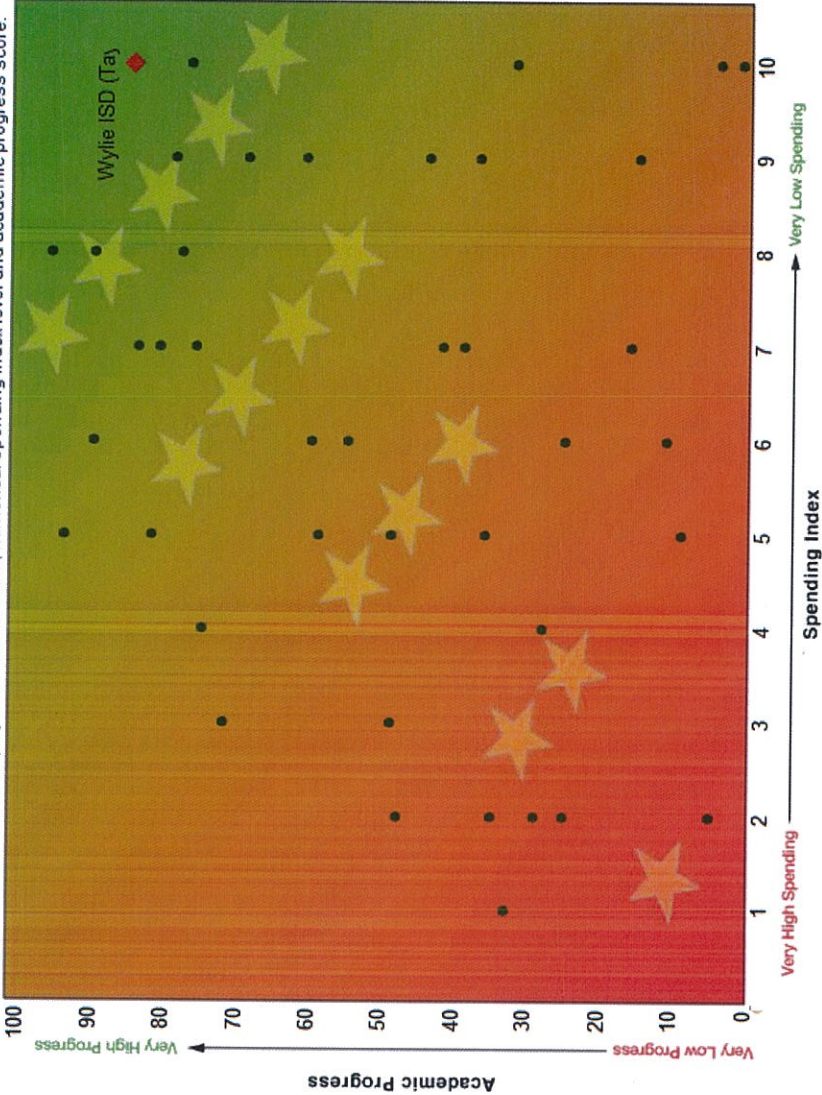

# District Overview

- Overview
- Academics
- Financial
- Demographics

<b>Wylie ISD (Taylor County)</b>		<b>FAST Rating</b> ★★★★★
<b>Total Enrollment</b>	3,331	
<b>Composite Academic Progress Percentile</b> <small>as much or more progress than 85% of Texas school districts</small>	85	
<b>Reading Progress Percentile</b> <small>as much or more progress than 60% of Texas school districts</small>	60	
<b>Math Progress Percentile</b> <small>as much or more progress than 92% of Texas school districts</small>	92	
<b>Cost Adjusted Spending Per Pupil</b>	\$6,477	
<b>Spending Index</b>	Very Low	
<b>2010-11 Accountability Rating</b>	Recognized	
<b>TAKS - Passing All Tests</b>	92%	

## Wylie ISD (Taylor County) with Comparable Districts

Mouse over the dots to display each district name, numerical spending index level and academic progress score.

Show FAST Peers by Star Rating:

The above chart shows the district position on spending and progress in relation to the district's fiscal peer group. Districts in the top right corner of the chart have the highest relative academic progress and the lowest relative spending. Districts in the bottom left corner have the lowest relative academic progress and the highest relative spending. The ideal position is the five-star rating area in the upper right.