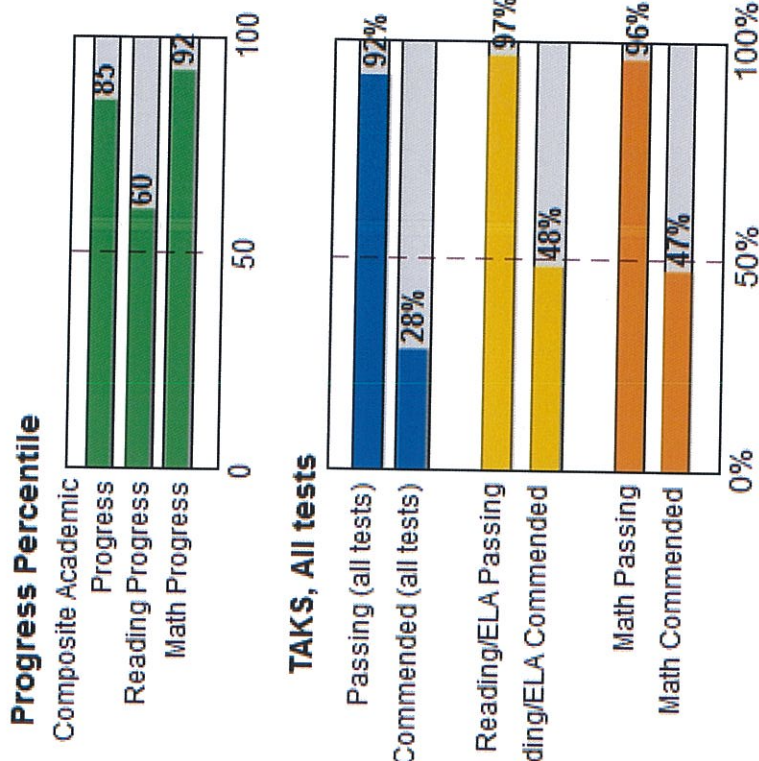

# District Overview

- Overview
- Academics
- Financial
- Demographics

<b>Wylie ISD (Taylor County)</b>		<b>FAST Rating</b> ★★★★★
<b>Total Enrollment</b>	3,331	
<b>Composite Academic Progress Percentile</b> <small>as much or more progress than 85% of Texas school districts</small>	85	
<b>Reading Progress Percentile</b> <small>as much or more progress than 60% of Texas school districts</small>	60	
<b>Math Progress Percentile</b> <small>as much or more progress than 92% of Texas school districts</small>	92	
<b>Cost Adjusted Spending Per Pupil</b>	\$6,477	
<b>Spending Index</b>	Very Low	
<b>2010-11 Accountability Rating</b>	Recognized	
<b>TAKS - Passing All Tests</b>	92%	

## Wylie ISD (Taylor County) with Comparable Districts

Mouse over the dots to display each district name, numerical spending index level and academic progress score.

Show FAST Peers by Star Rating:

The above chart shows the district position on spending and progress in relation to the district's fiscal peer group. Districts in the top right corner of the chart have the highest relative academic progress and the lowest relative spending. Districts in the bottom left corner have the lowest relative academic progress and the highest relative spending. The ideal position is the five-star rating area in the upper right.

# District Academics Overview

Overview | College Readiness | TAKS | Drop Out/Completion

Wylie ISD (Taylor County)		FAST Rating
		★★★★★
Spending Index		Very Low
<b>FAST Progress</b>	<b>Score</b>	<b>Percentile</b>
Composite Academic	■■■■■	85
Reading	■■■■□	60
Math	■■■■■	92
<b>TAKS Scores</b>	<b>Passing</b>	<b>Commented</b>
All Tests	92.0%	28.0%
Reading/ELA	97.0%	48.0%
Math	96.0%	47.0%
Writing	98.0%	48.0%
Science	94.0%	46.0%
Social Studies	99.0%	58.0%

The primary purpose of district and campus comparisons on this site is for self-improvement. Care should be taken when comparing data from different districts and/or campuses, since certain comparisons may not yield meaningful results.