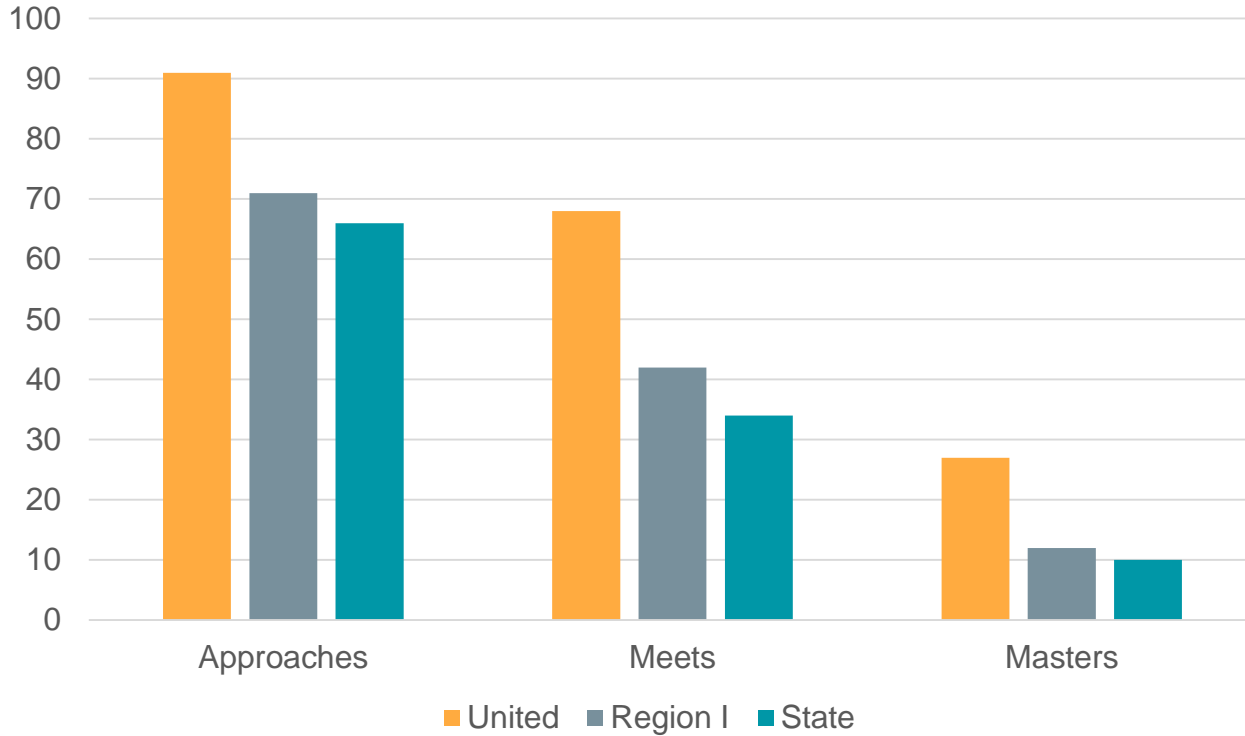

End of Course Results – Algebra I

Algebra I

End of Course Results – Biology

Biology

End of Course Results – U.S. History

U. S. History

Student Achievement Average Scores

Agency	Approaches	Meets	Masters	AVG Raw Score	Scale Score & LG
United ISD	85	65	25	59	89 B
Region I	67	42	12	40	69 D
State	62	36	10	36	62 D