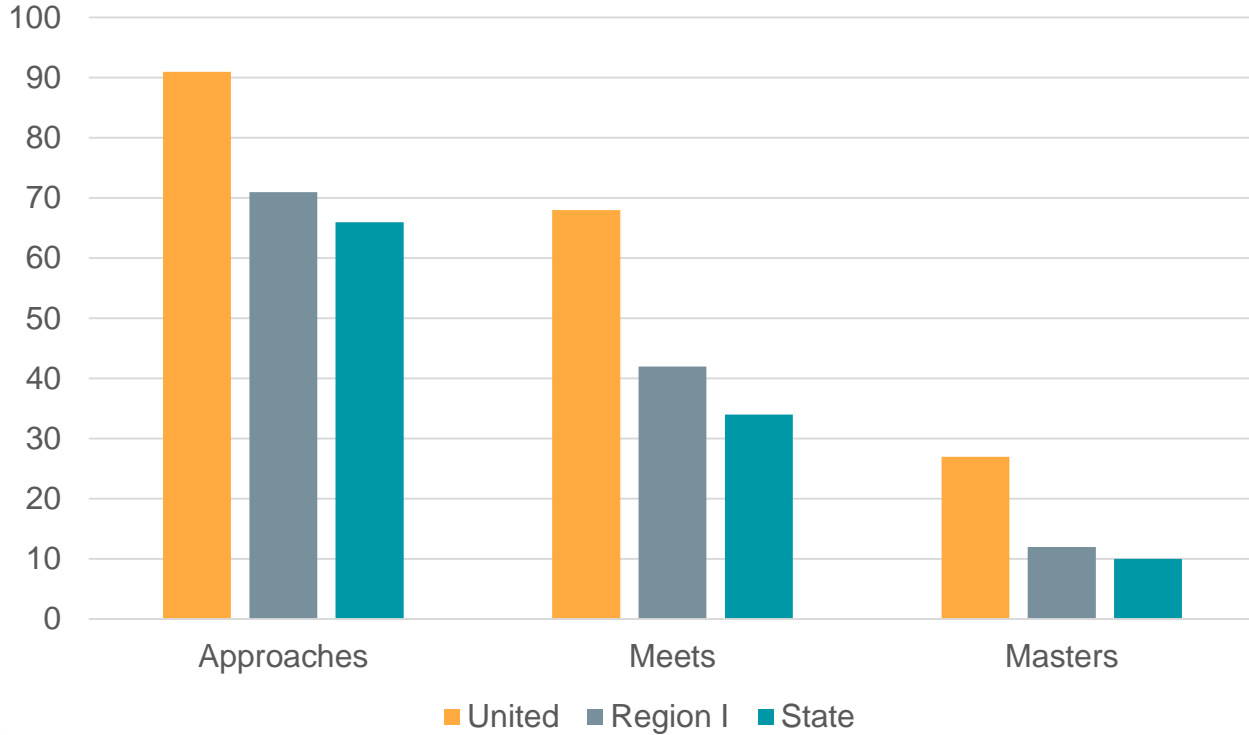

End of Course Results – Algebra I

Algebra I

End of Course Results – Biology

Biology

End of Course Results – U.S. History

U. S. History

Student Achievement Average Scores

Agency	Approaches	Meets	Masters	AVG Raw Score	Scale Score & LG
United ISD	85	65	25	59	89 B
Region I	67	42	12	40	69 D
State	62	36	10	36	62 D