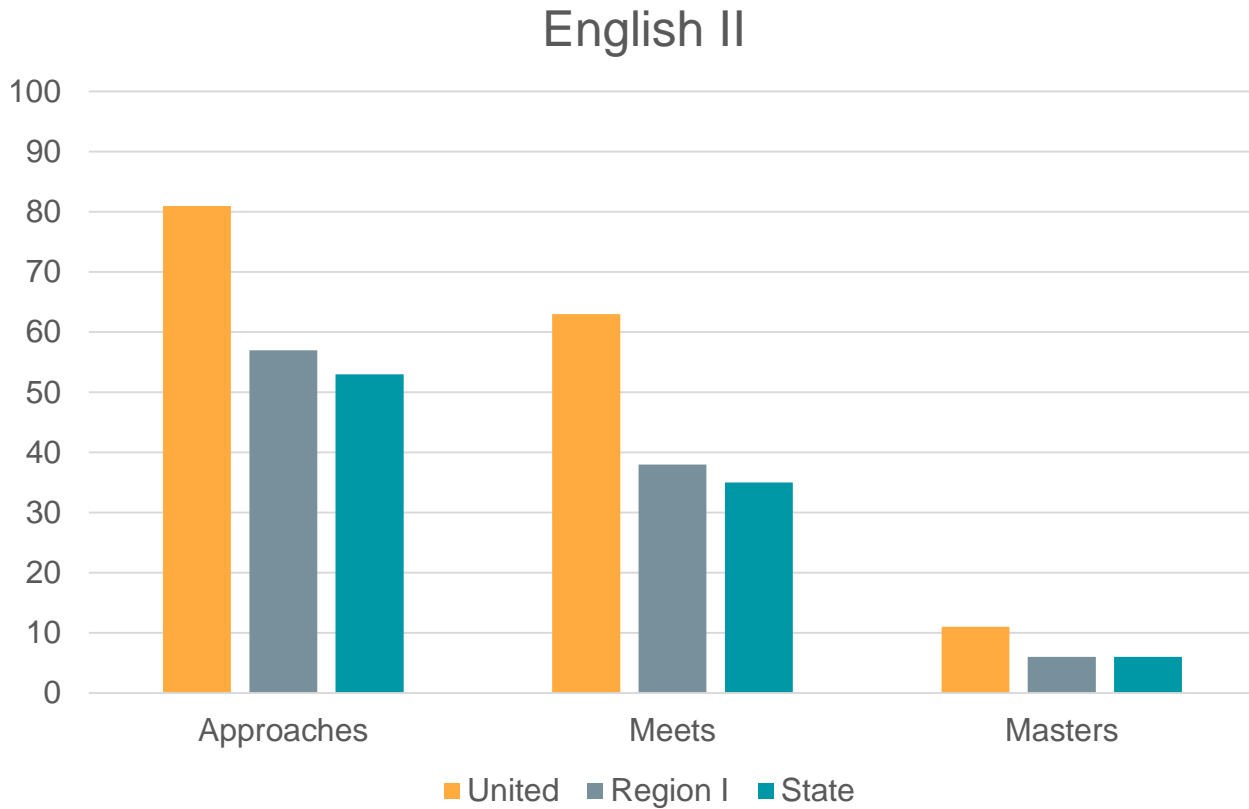

End of Course Results – Algebra I

Algebra I

End of Course Results – Biology

Biology

End of Course Results – U.S. History

U. S. History

Student Achievement Average Scores

Agency	Approaches	Meets	Masters	AVG Raw Score	Scale Score & LG
United ISD	85	65	25	59	89 B
Region I	67	42	12	40	69 D
State	62	36	10	36	62 D