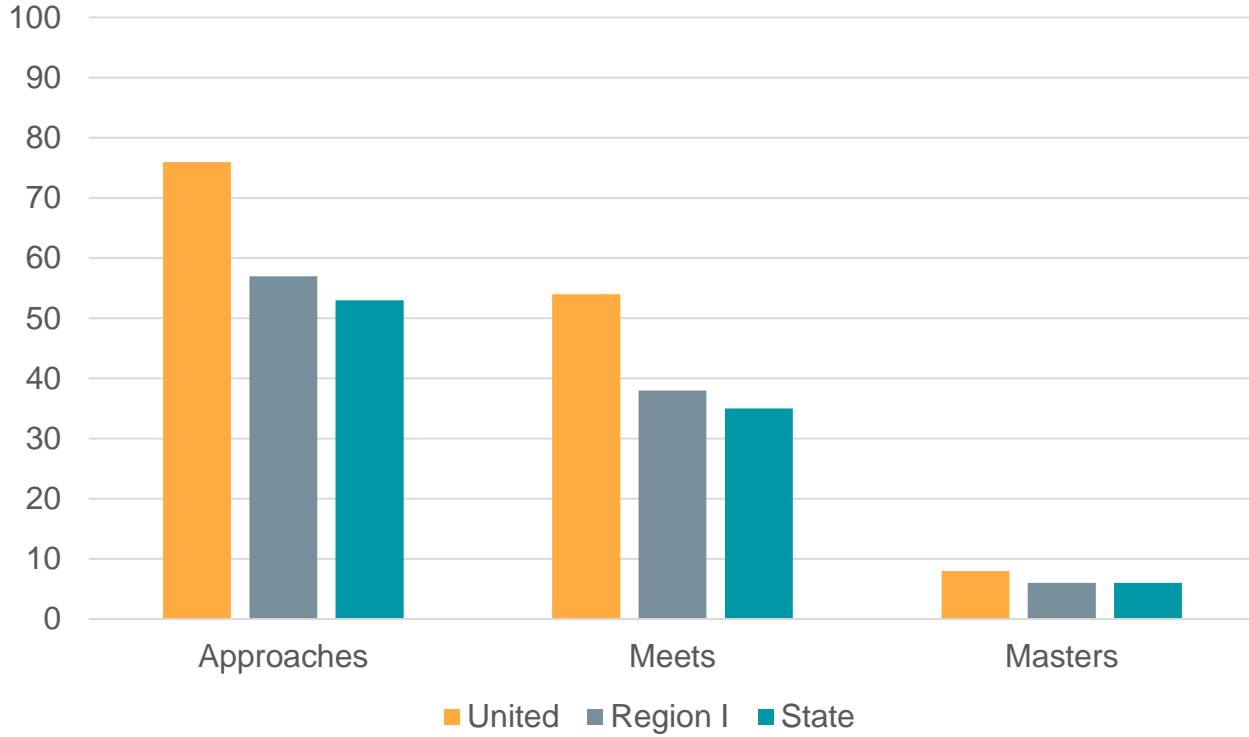

Presenter: Emma Leza, Associate Superintendent for C&I

Source: Cambium Data File – Compiled by Data Evaluation Instructional Accountability

End of Course Results – English I

English I

End of Course Results – English II