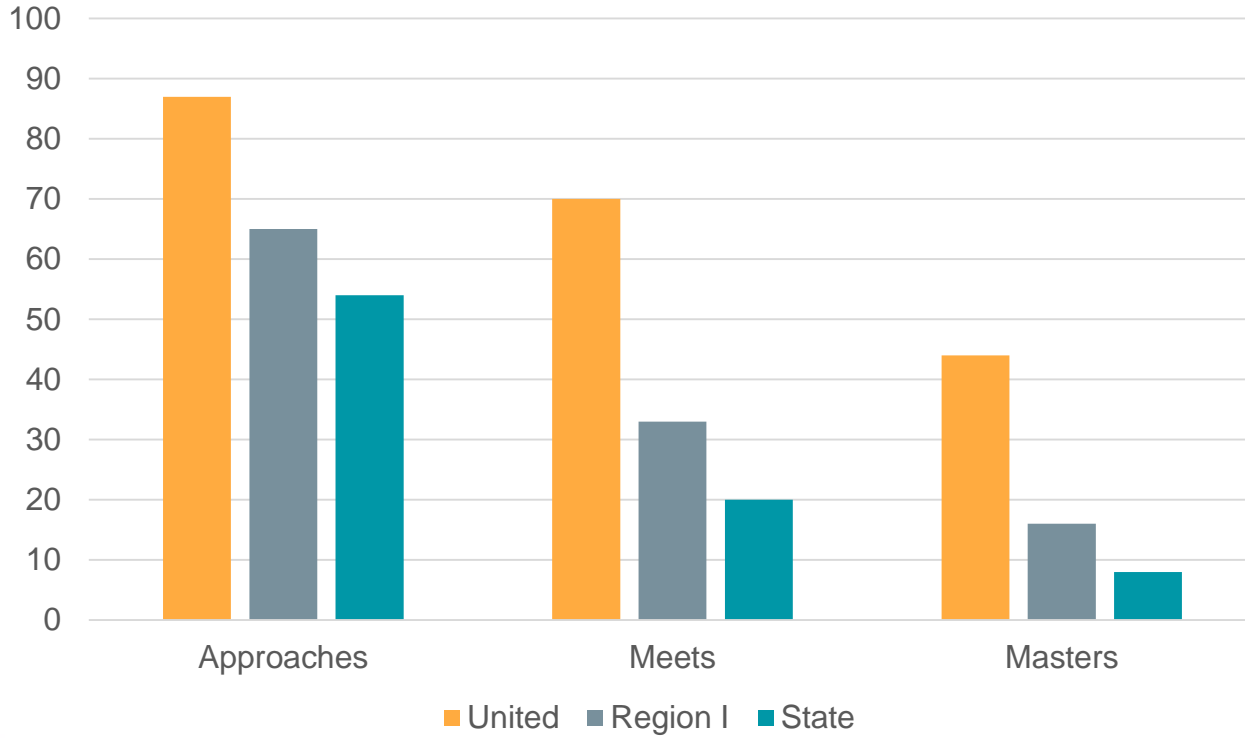

End of Course Results – Algebra I

Algebra I