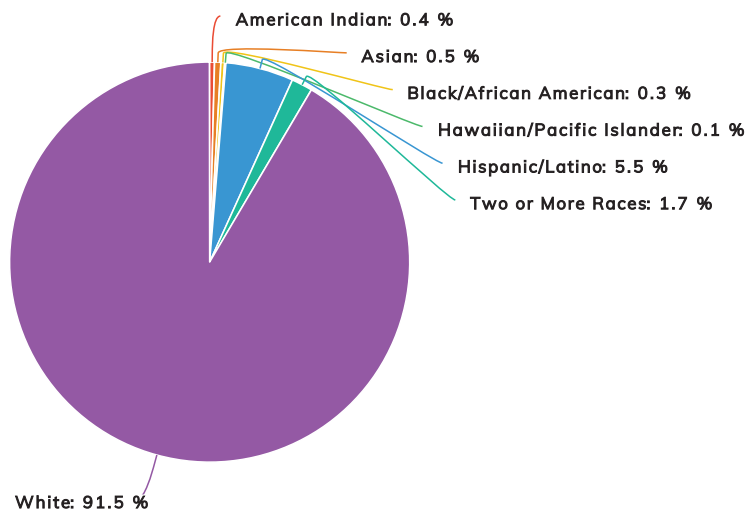

Statistics

College Going Rate	41 %
Per Pupil Expenditures	$9,158.00
Graduation Rate	83 %
Student to Teacher Ratio	12 : 1
Average Class Size	14

English Learners	2 %
Low Income	53 %
Average Years Teaching Experience	9.70
Students Eligible to Receive Special Education	14 %

Race/Ethnicity