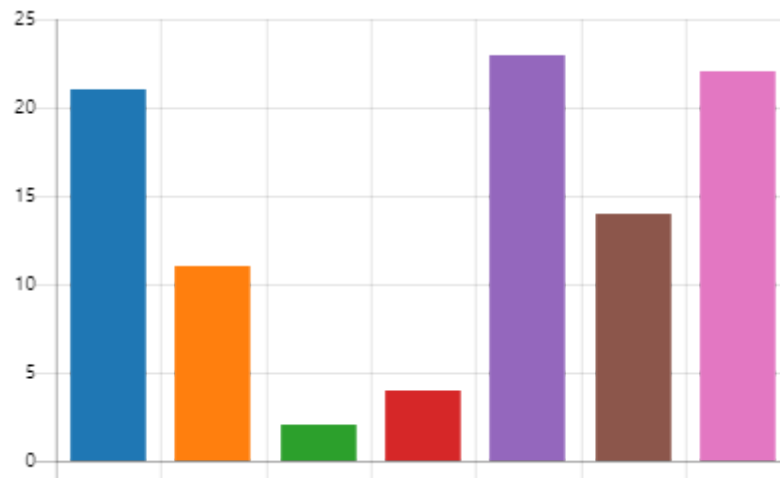

15. What did you have connected to your computer when you live-streamed this week? (Select all that apply)

● External Monitor	21
● Sound Bar	11
● External Mic	2
● External Webcam	4
● Elmo/Document Camera	23
● Wireless Mouse	14
● Cooling Pad	22

16. Were you able to share your screen with minimal problems this week?

● Yes	19
● No	6