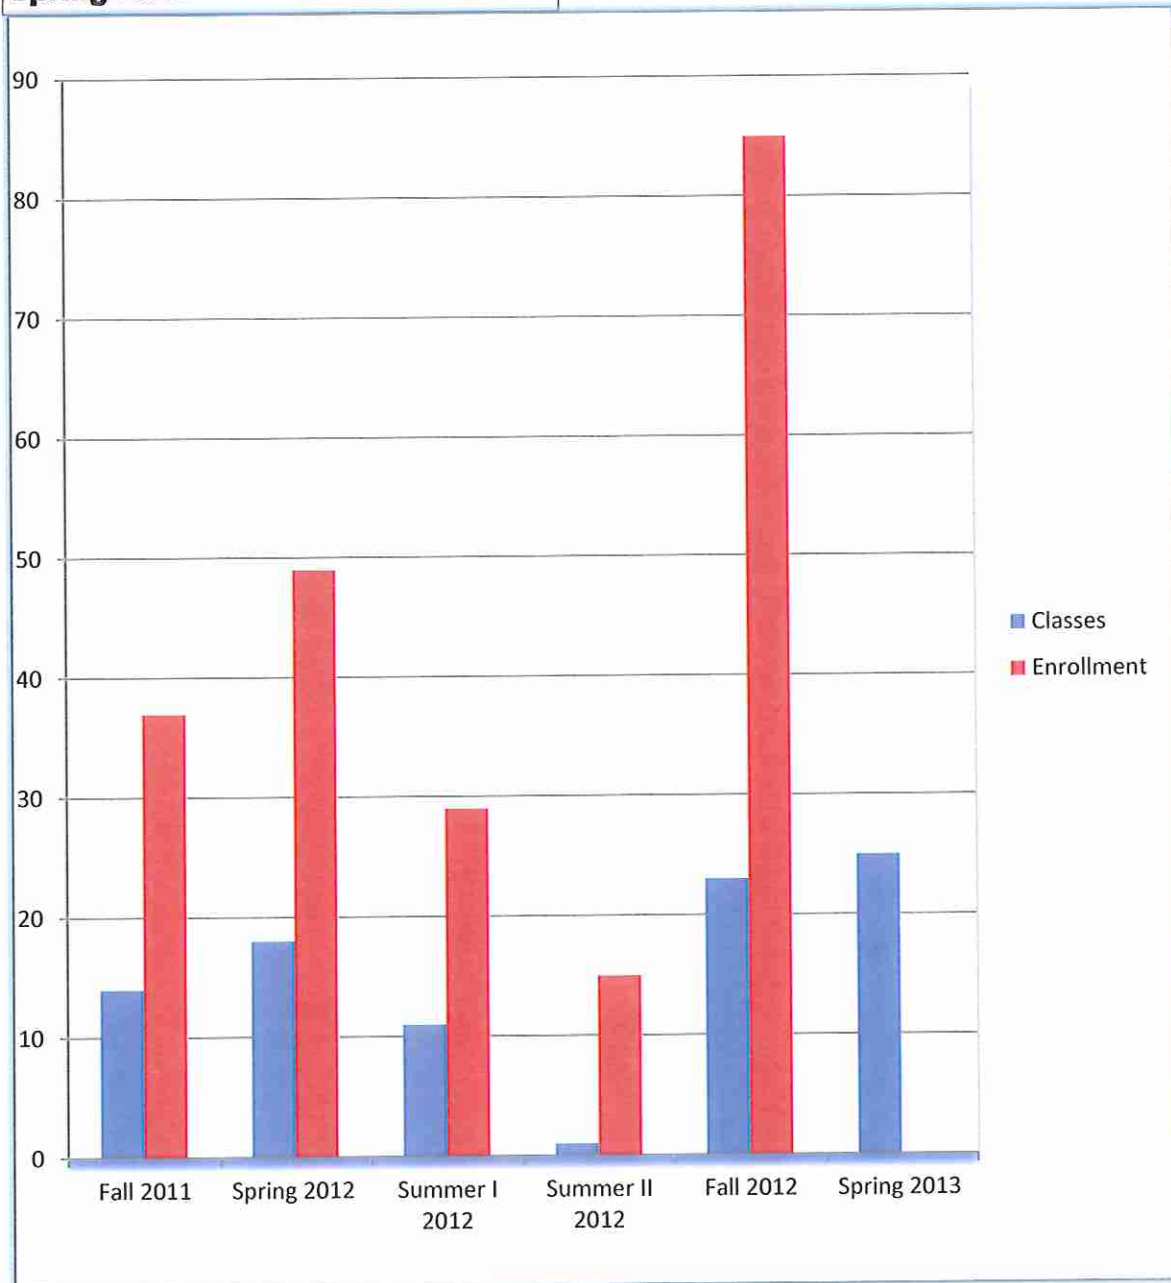

SWTJC at the South Texas Regional Training Center

Semester	Classes	Enrollment
Fall 2011	14	37
Spring 2012	18	49
Summer I 2012	11	29
Summer II 2012	1	15
Fall 2012	23	85
Spring 2013	25	?

Uvalde | Del Rio | Eagle Pass | Crystal City | Pearsall

2 classrooms

1 Computer Lab