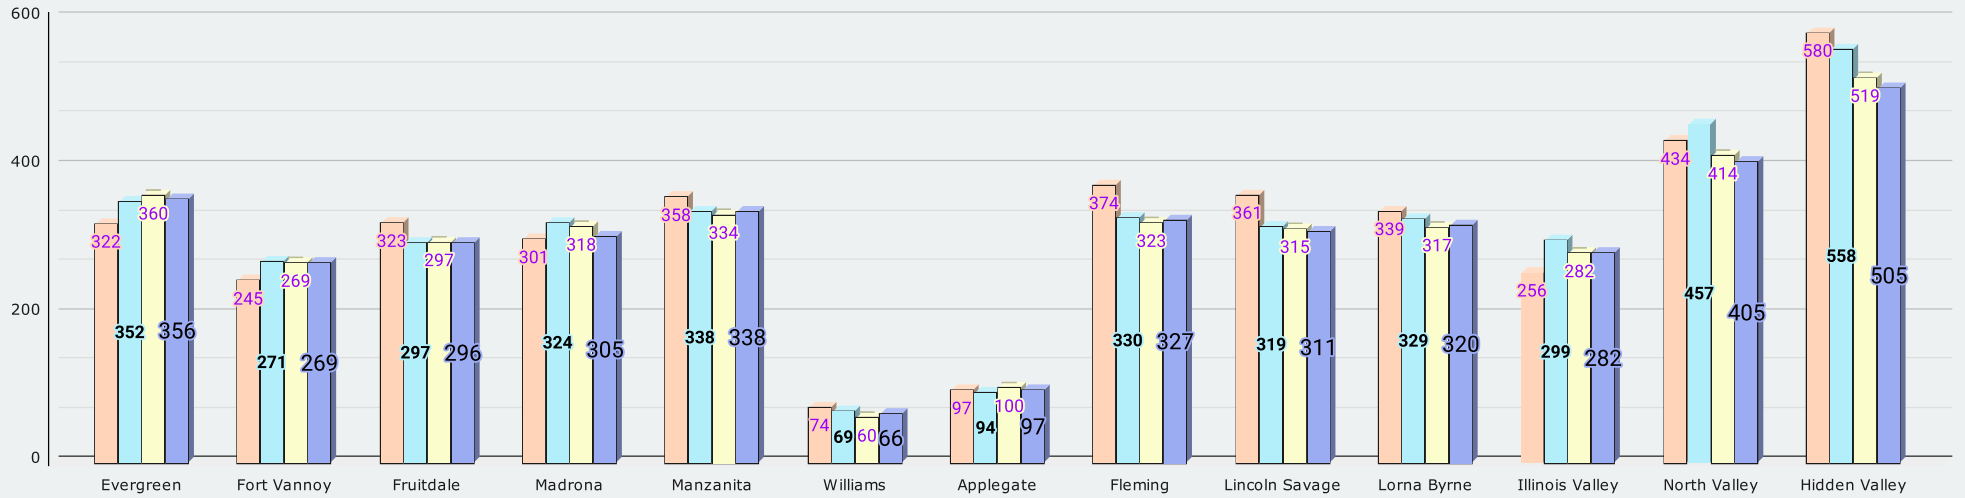

### June 2021 / September 2021 / January 2022 / February 2022 and Loss/Gain

June 2021    Sept 2021    January 2022    Feb 2022

THREE RIVERS SCHOOL DISTRICT ENROLLMENT COMPARISON 2021-2022