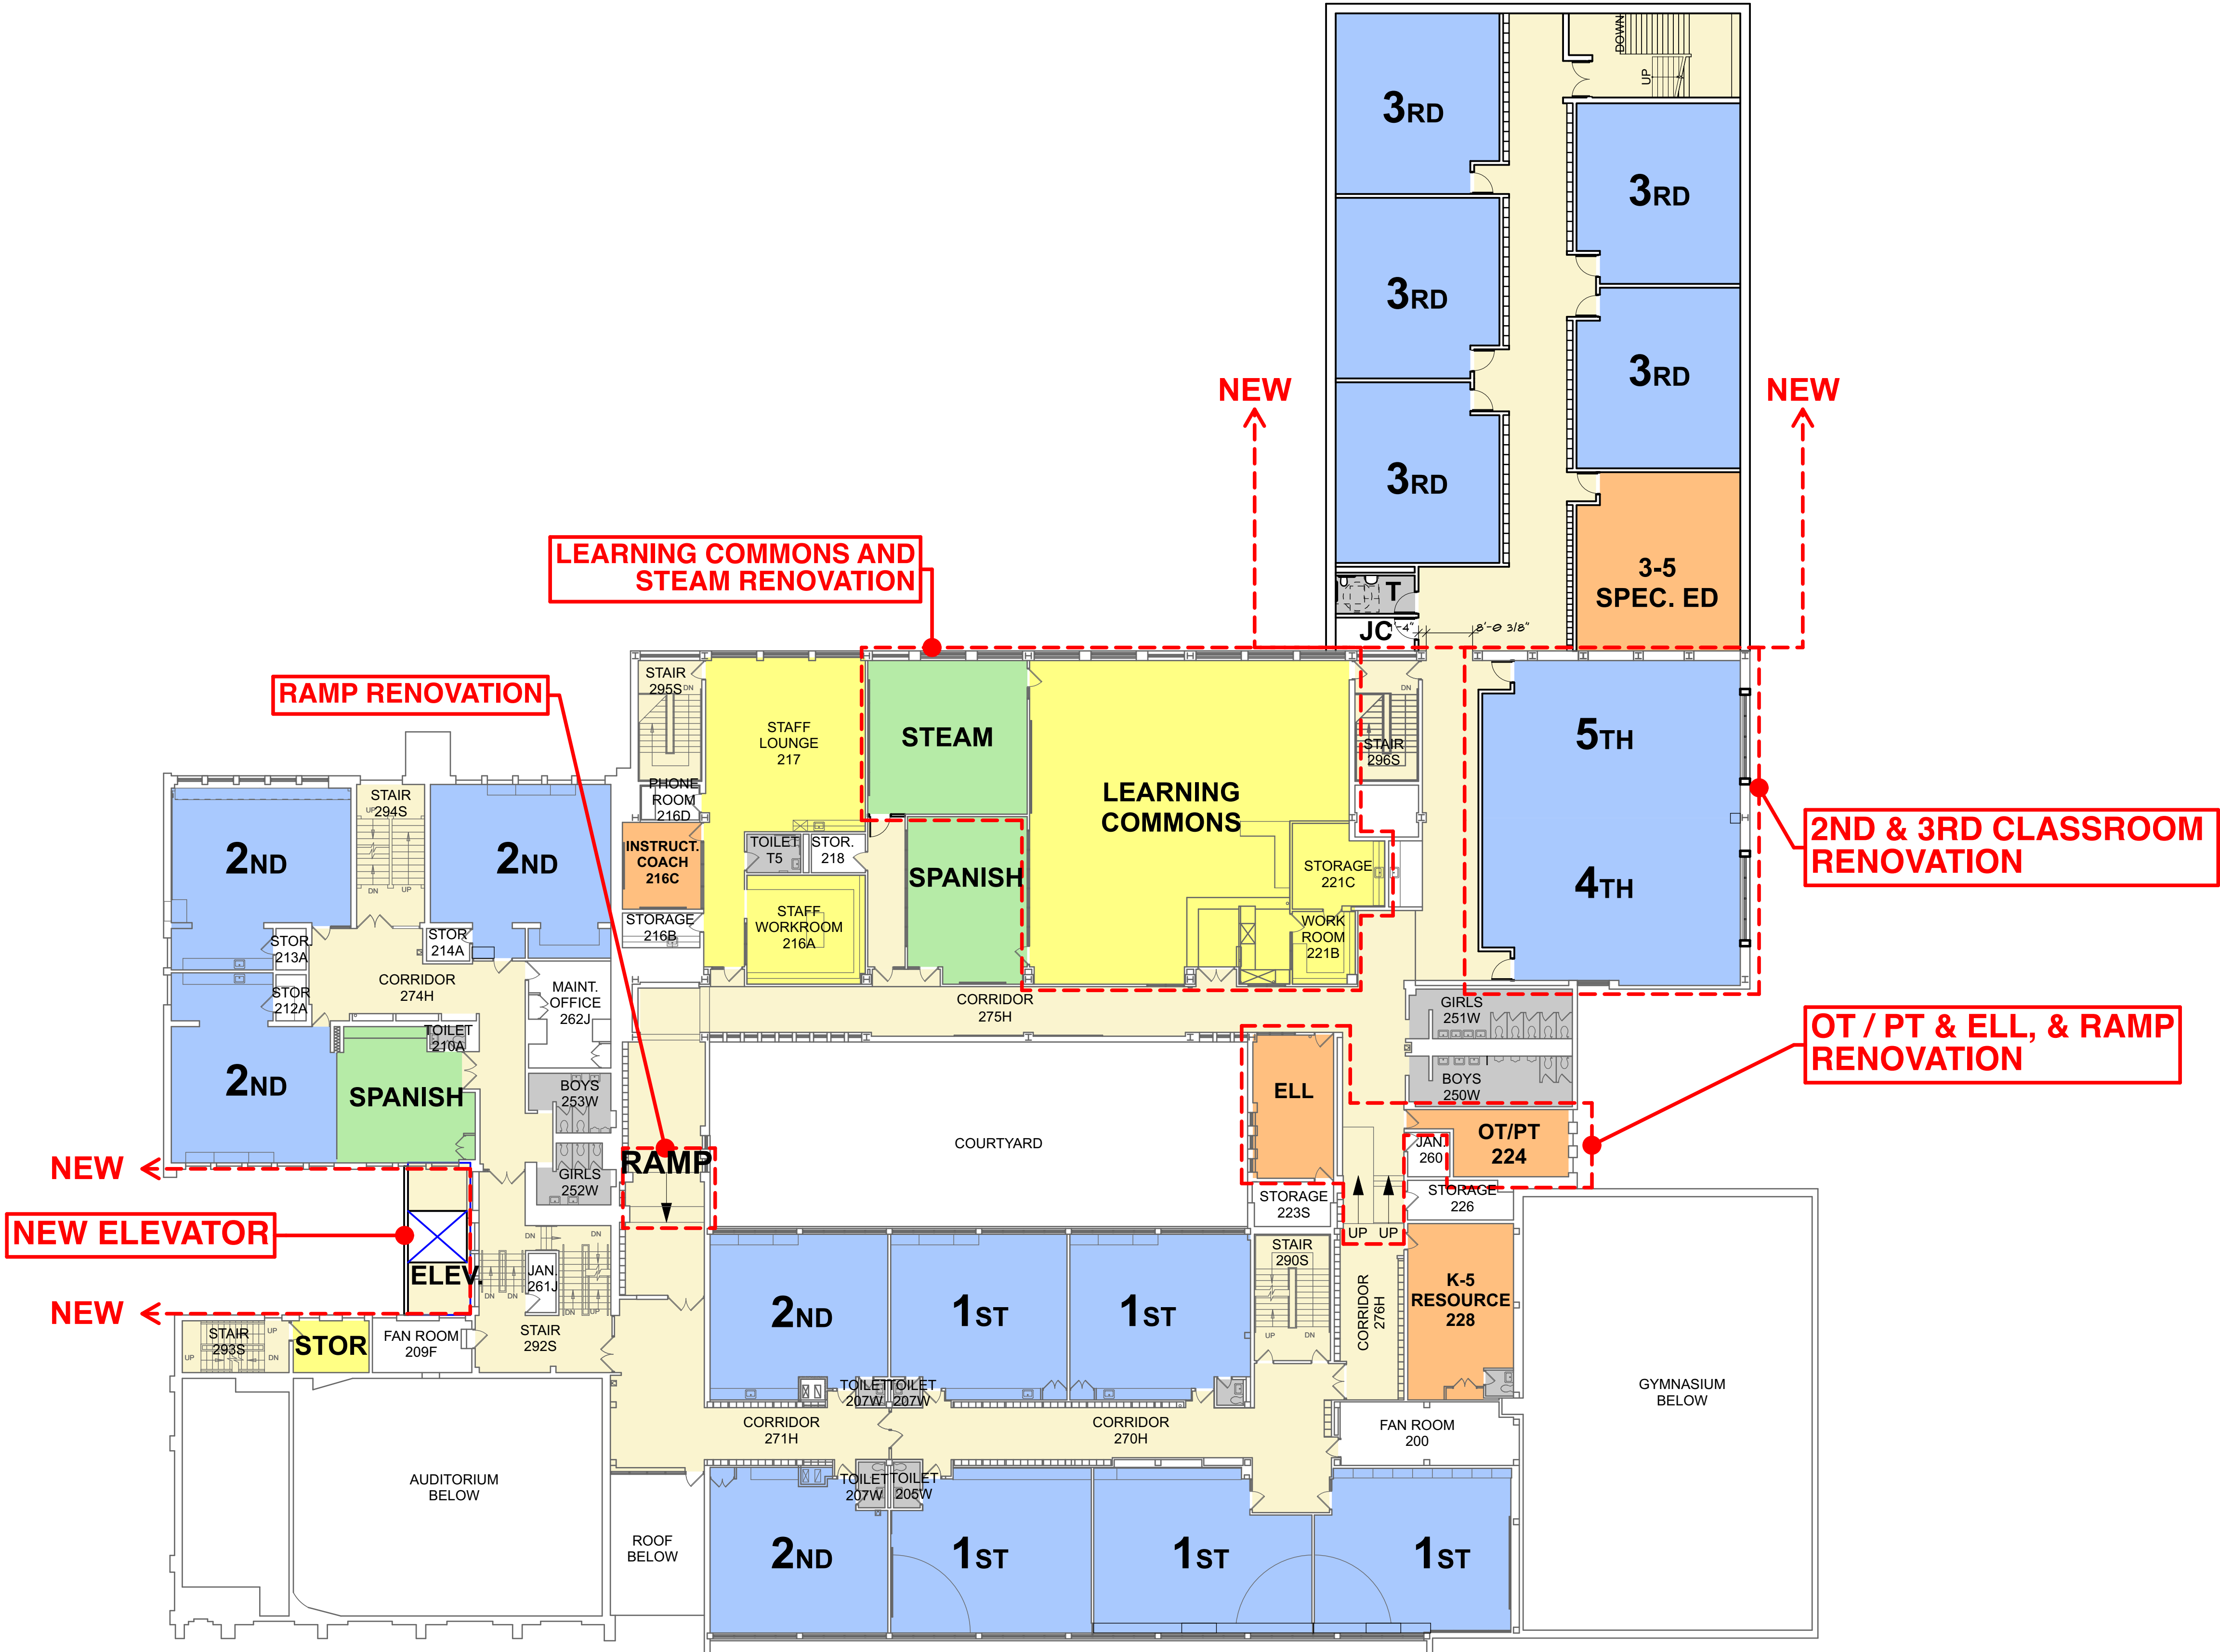

LONGFELLOW

2-STORY ADDITION, 6 CLASSROOMS, NEW MULTI-PURPOSE ROOM

- COLOR KEY:**
- GENERAL EDUCATION CLASSROOMS
 - SPECIAL EDUCATION SPACES
 - COMMON SPACES
 - SPECIALS
 - TOILET ROOMS
 - CIRCULATION

LONGFELLOW THIRD FLOOR PLAN

SCALE: 1/16" = 1'-0"

LONGFELLOW SECOND FLOOR PLAN

SCALE: 1/16" = 1'-0"

STR Partners LLC
350 West Ontario Street | Suite 200
Chicago IL 60654
www.strpartners.com

LONGFELLOW ES ADDITIONS AND RENOVATIONS

715 Highland Ave, Oak Park, IL 60304
OAK PARK ELEMENTARY SCHOOL DISTRICT 97
6/4/18