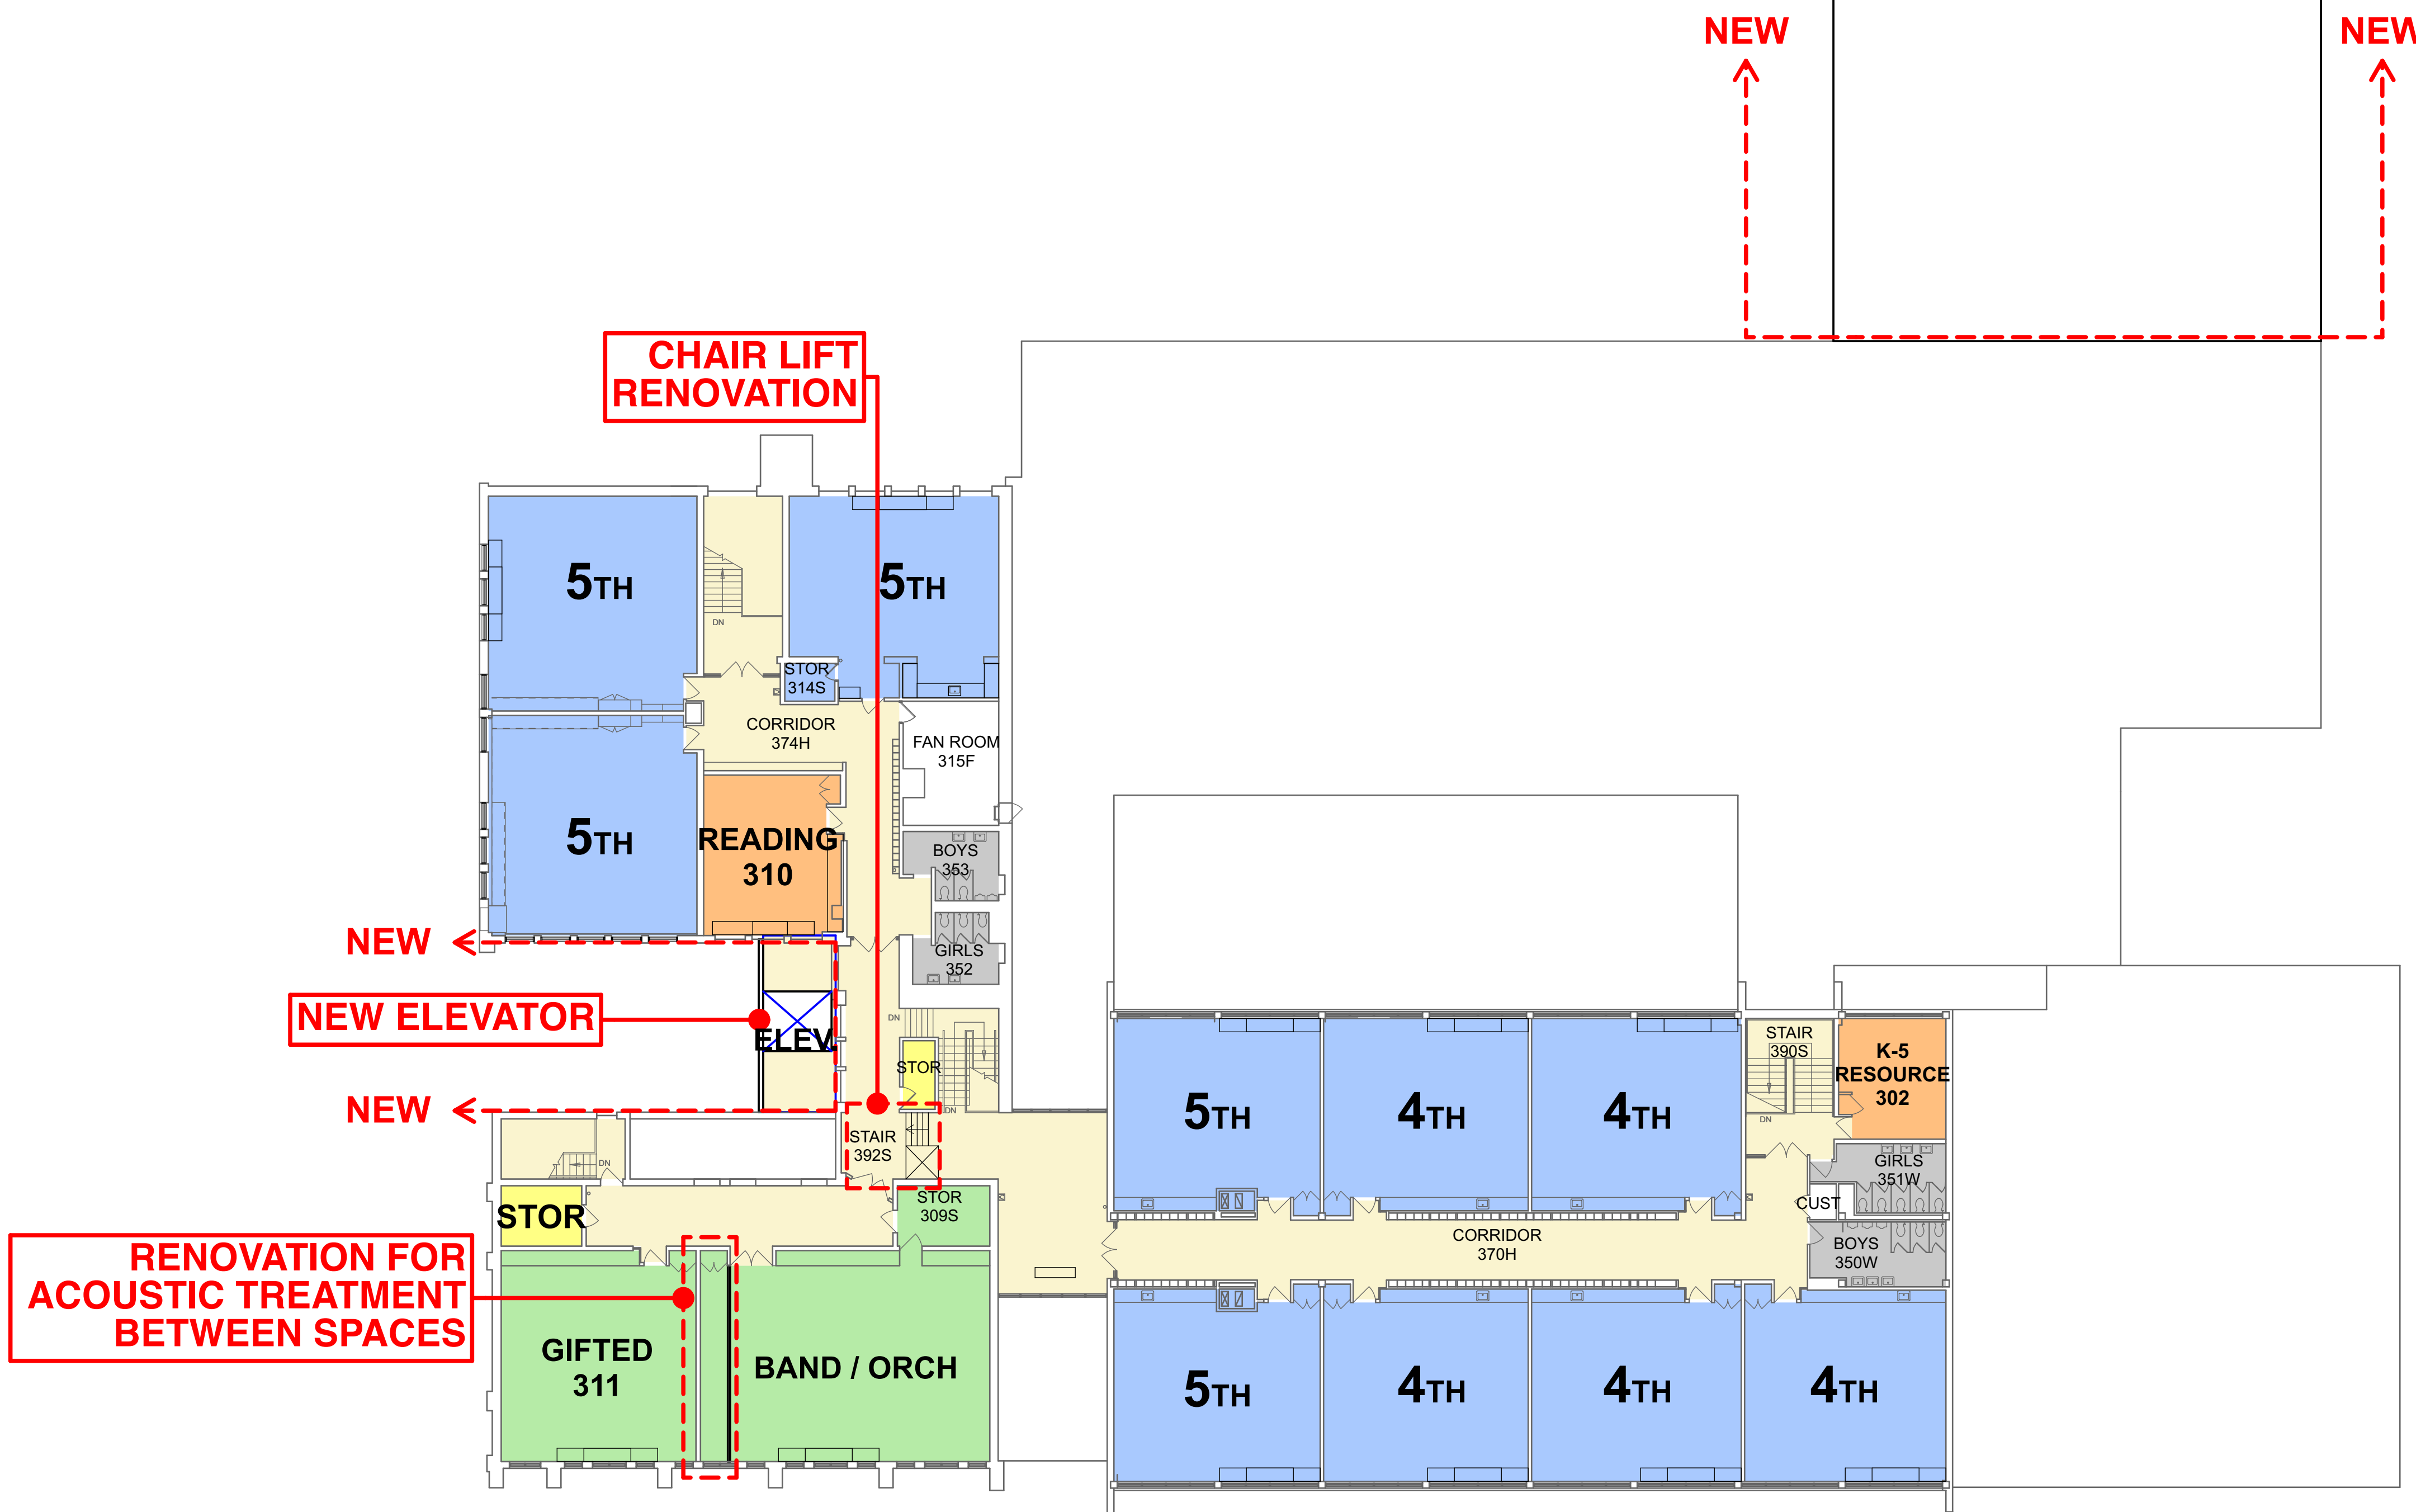

LONGFELLOW

2-STORY ADDITION, 6 CLASSROOMS, NEW MULTI-PURPOSE ROOM

- COLOR KEY:**
- GENERAL EDUCATION CLASSROOMS
 - SPECIAL EDUCATION SPACES
 - COMMON SPACES
 - SPECIALS
 - TOILET ROOMS
 - CIRCULATION

LONGFELLOW THIRD FLOOR PLAN

SCALE: 1/16" = 1'-0"

LONGFELLOW SECOND FLOOR PLAN

SCALE: 1/16" = 1'-0"

STR Partners LLC
350 West Ontario Street | Suite 200
Chicago IL 60654
www.strpartners.com

LONGFELLOW ES ADDITIONS AND RENOVATIONS

715 Highland Ave, Oak Park, IL 60304
OAK PARK ELEMENTARY SCHOOL DISTRICT 97
6/4/18