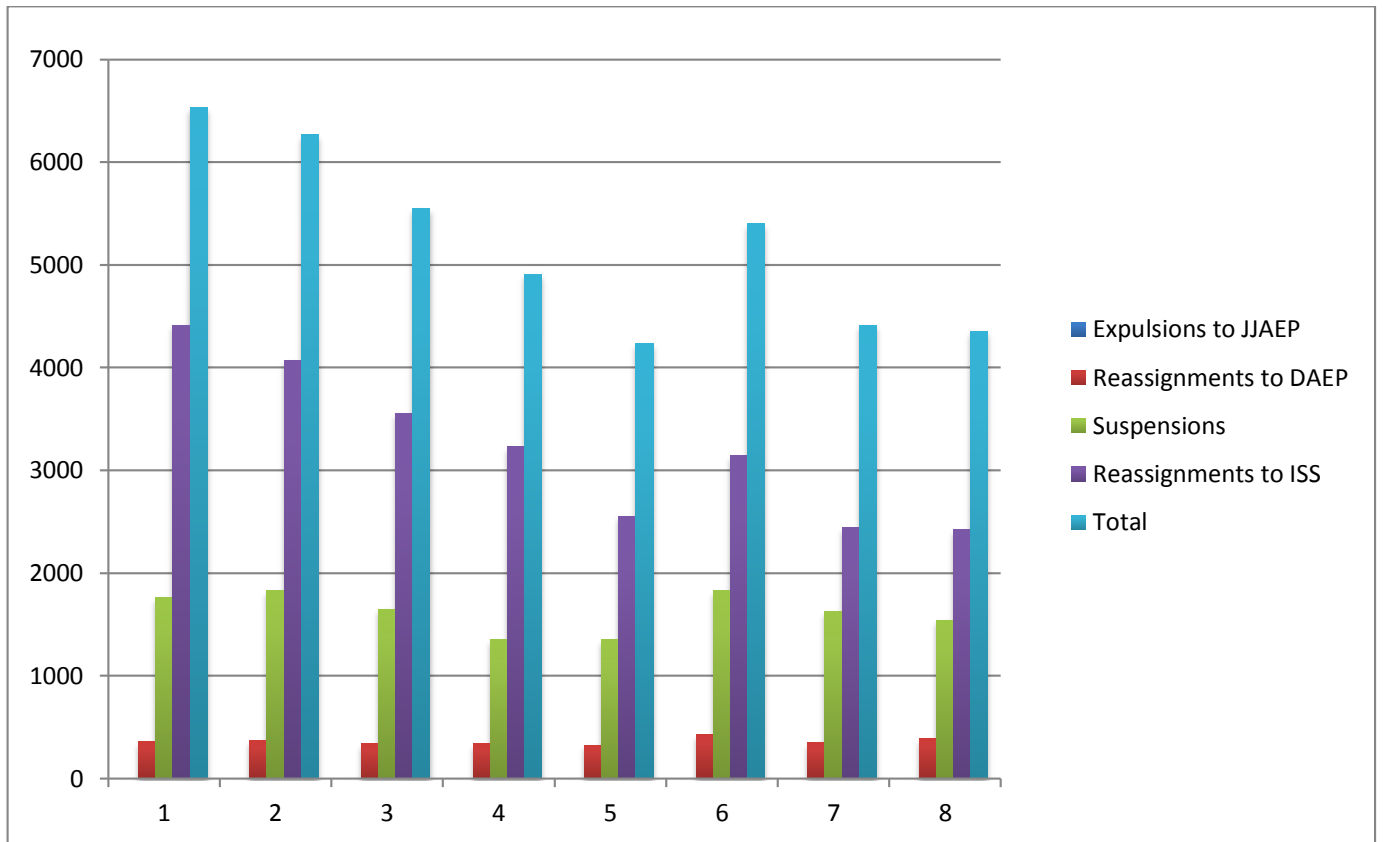

Exhibit B - DISD Disciplinary Placements 2007-2014

Figure 1

Year	Enrollment	Expulsions to JJAEP	Reassignments to DAEP	Suspensions	Reassignments to ISS	Total
2006- 2007	19,677	5	357	1,760	4,410	6,532
2007- 2008	20,723	3	369	1,827	4,068	6,267
2008- 2009	21,941	5	336	1,650	3,556	5,547
2009- 2010	22,617	1	336	1,348	3,227	4,912
2010- 2011	23,948	1	329	1,352	2,552	4,234
2011- 2012	24,845	5	427	1,825	3,143	5,400
2012- 2013	25,544	3	347	1,624	2,439	4,413
2013- 2014	26,316	2	391	1,543	2422	4,358

Exhibit B - DISD Disciplinary Placements 2007-2014

Figure 2

Exhibit B - DISD Disciplinary Placements 2007-2014

Figure 3