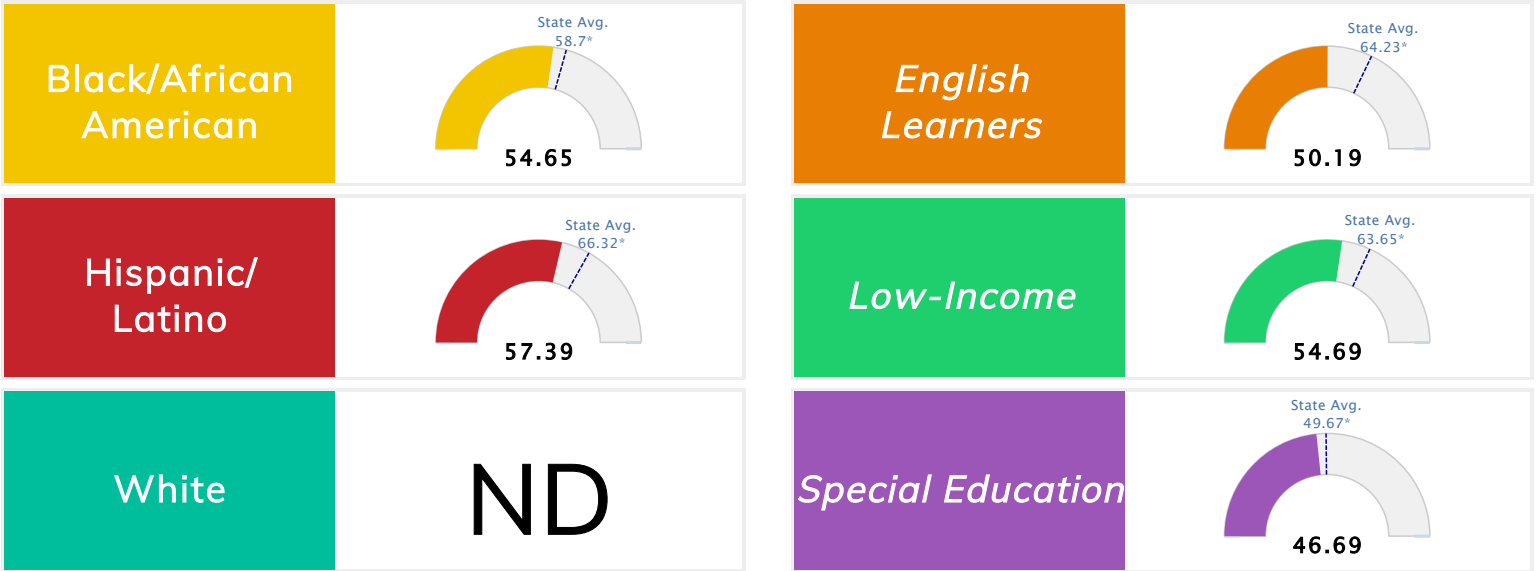

ELA % Tested	Math % Tested		ELA % Tested	Math % Tested
All Students	100.00%	100.00%			
Black / African American	100.00%	100.00%	English Learners	100.00%	100.00%
Hispanic / Latino	100.00%	100.00%	Economically Disadvantaged	100.00%	100.00%
White			Students with Disabilities	100.00%	100.00%

Prepared by the Arkansas Department of Education: Division of Elementary and Secondary Education