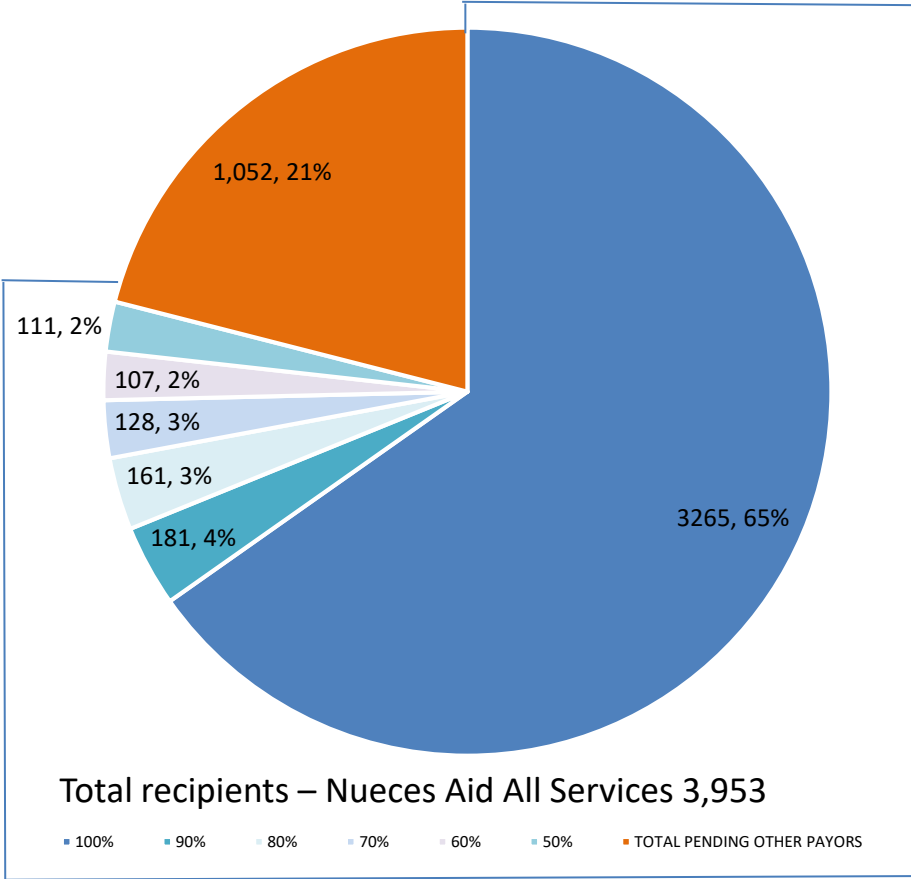

July 2021

Nueces Aid Program Enrollment

Total Enrolled
5,005

Total Households
4,687