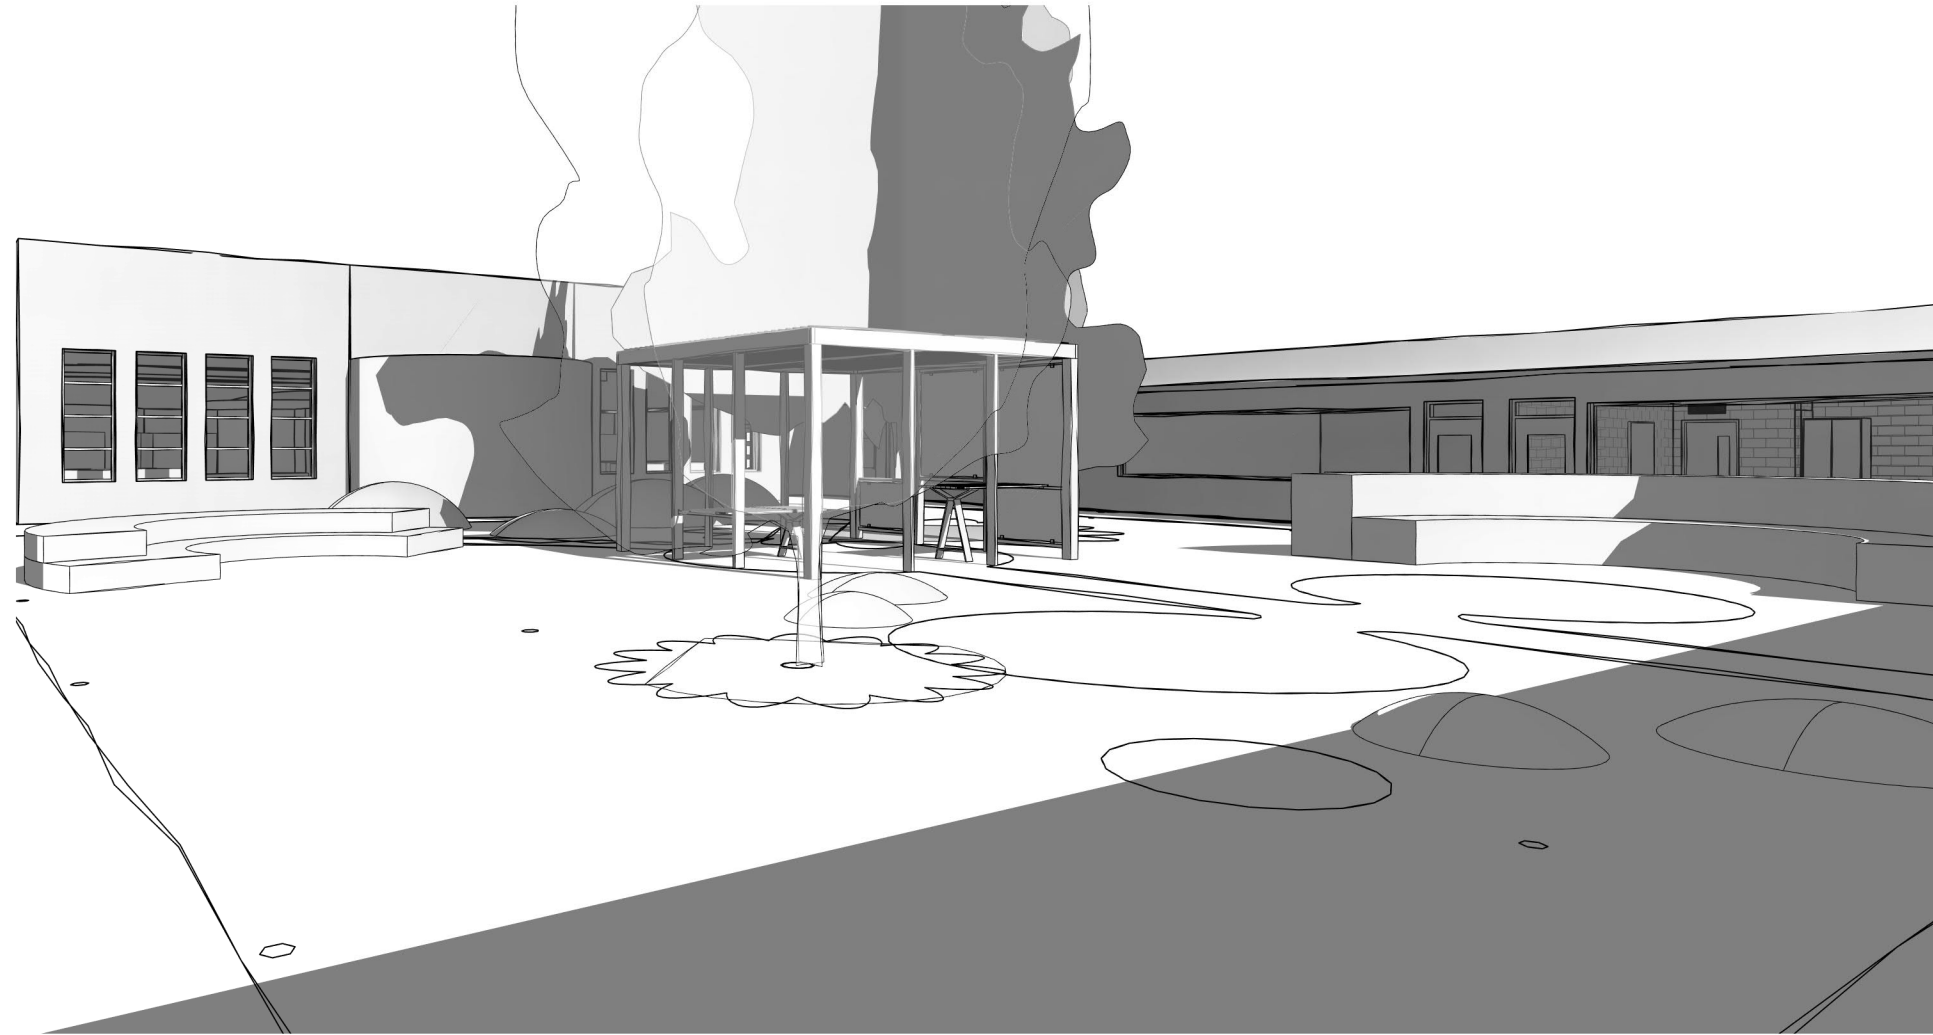

GROUND SURFACE ELEMENTS

TURF AMPHITHEATER

ART FEATURE WALL

stored indoors as required

MOBILE CART

- TURF GRASSES
- TURF MOUNDS
- CONCRETE FINISH
- WOOD FINISH
- SOFT MOVEABLE SEATING
- MOBILE STATIONS

PERGOLA WITH MARKER BOARD

MOVEABLE PLAY STATIONS

HARDSCAPE AMPHITHEATER

MOVEABLE SEATING

12.06.22 **Todd Hall - Courtyard Scheme**
 Lincolnwood SD 74
 2023 TH RH LH General Work
 6950 E Prairie Rd., Lincolnwood, IL 60712

22066

TH-1

2 3D View - Courtyard

- TURF GRASSES
- TURF MOUNDS
- CONCRETE FINISH
- WOOD FINISH
- SOFT MOVEABLE SEATING
- MOBILE STATIONS

12.06.22
Todd Hall - Courtyard Scheme
 Lincolnwood SD 74
 2023 TH RH LH General Work
 6950 E Prairie Rd., Lincolnwood, IL 60712