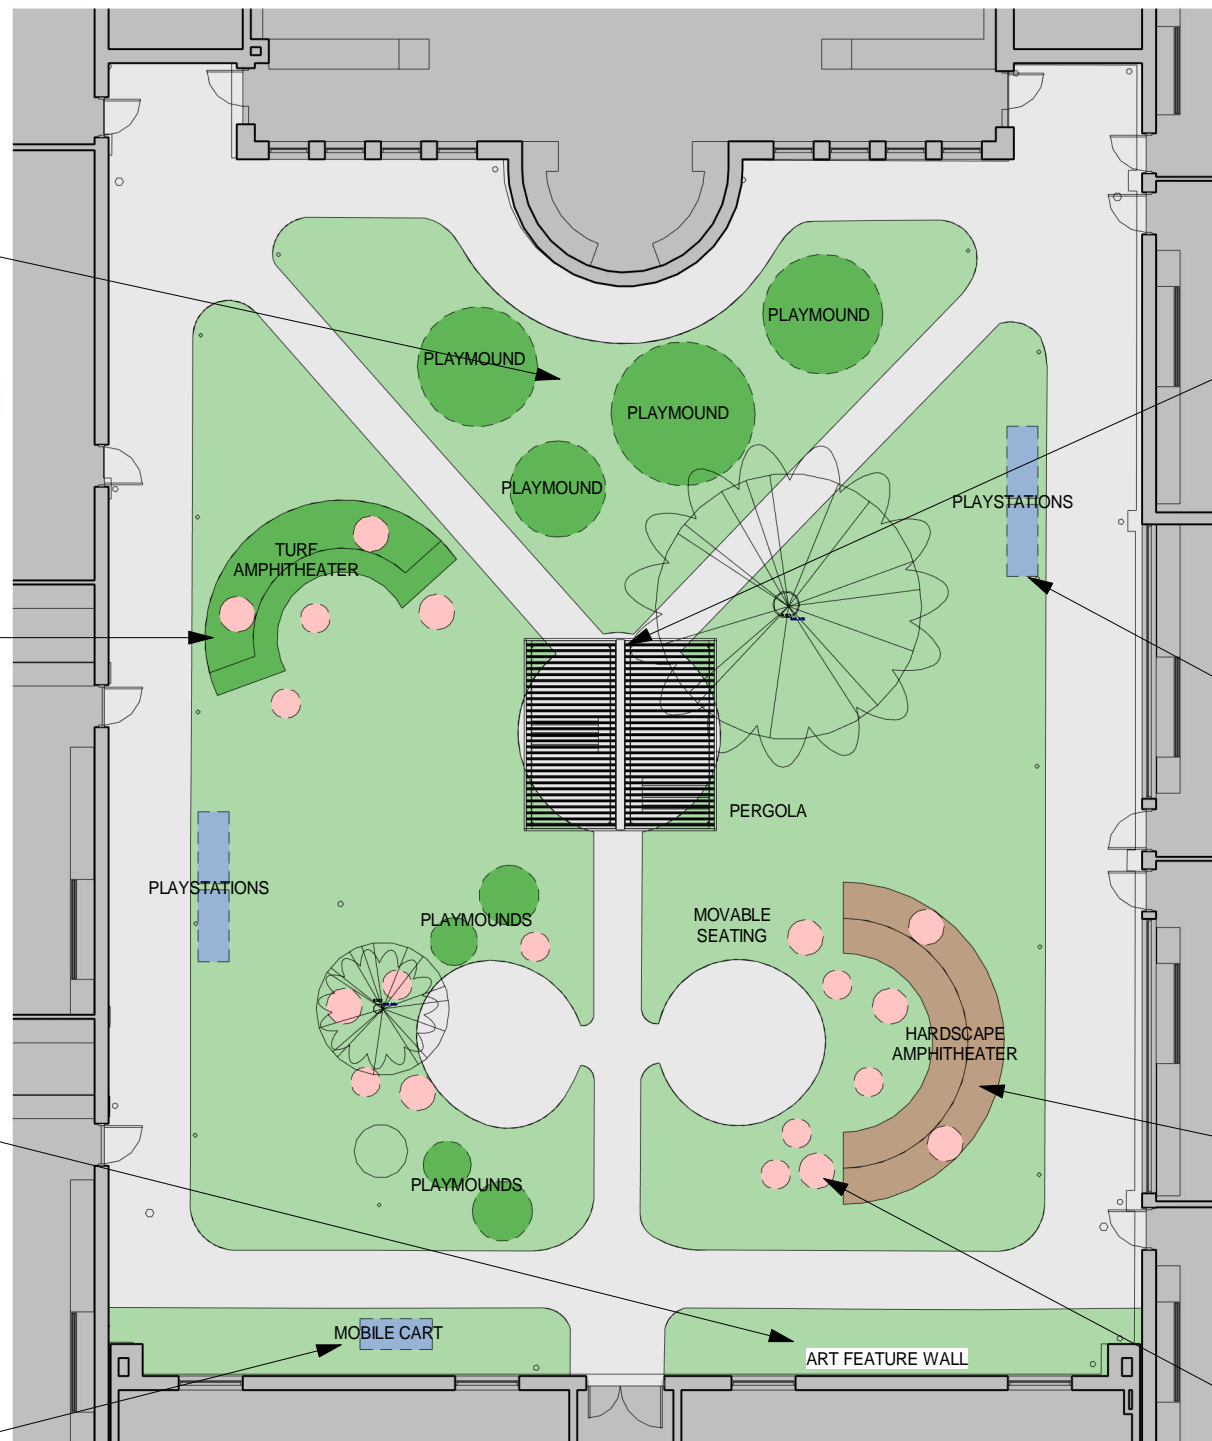

GROUND SURFACE ELEMENTS

TURF AMPHITHEATER

ART FEATURE WALL

stored indoors as required

MOBILE CART

- TURF GRASSES
- TURF MOUNDS
- CONCRETE FINISH
- WOOD FINISH
- SOFT MOVEABLE SEATING
- MOBILE STATIONS

PERGOLA WITH MARKER BOARD

MOVEABLE PLAY STATIONS

HARDSCAPE AMPHITHEATER

MOVEABLE SEATING

12.06.22 **Todd Hall - Courtyard Scheme**
 Lincolnwood SD 74
 2023 TH RH LH General Work
 6950 E Prairie Rd., Lincolnwood, IL 60712

22066

TH-1

2 3D View - Courtyard

- TURF GRASSES
- TURF MOUNDS
- CONCRETE FINISH
- WOOD FINISH
- SOFT MOVEABLE SEATING
- MOBILE STATIONS

12.06.22
Todd Hall - Courtyard Scheme
 Lincolnwood SD 74
 2023 TH RH LH General Work
 6950 E Prairie Rd., Lincolnwood, IL 60712

22066
TH-2