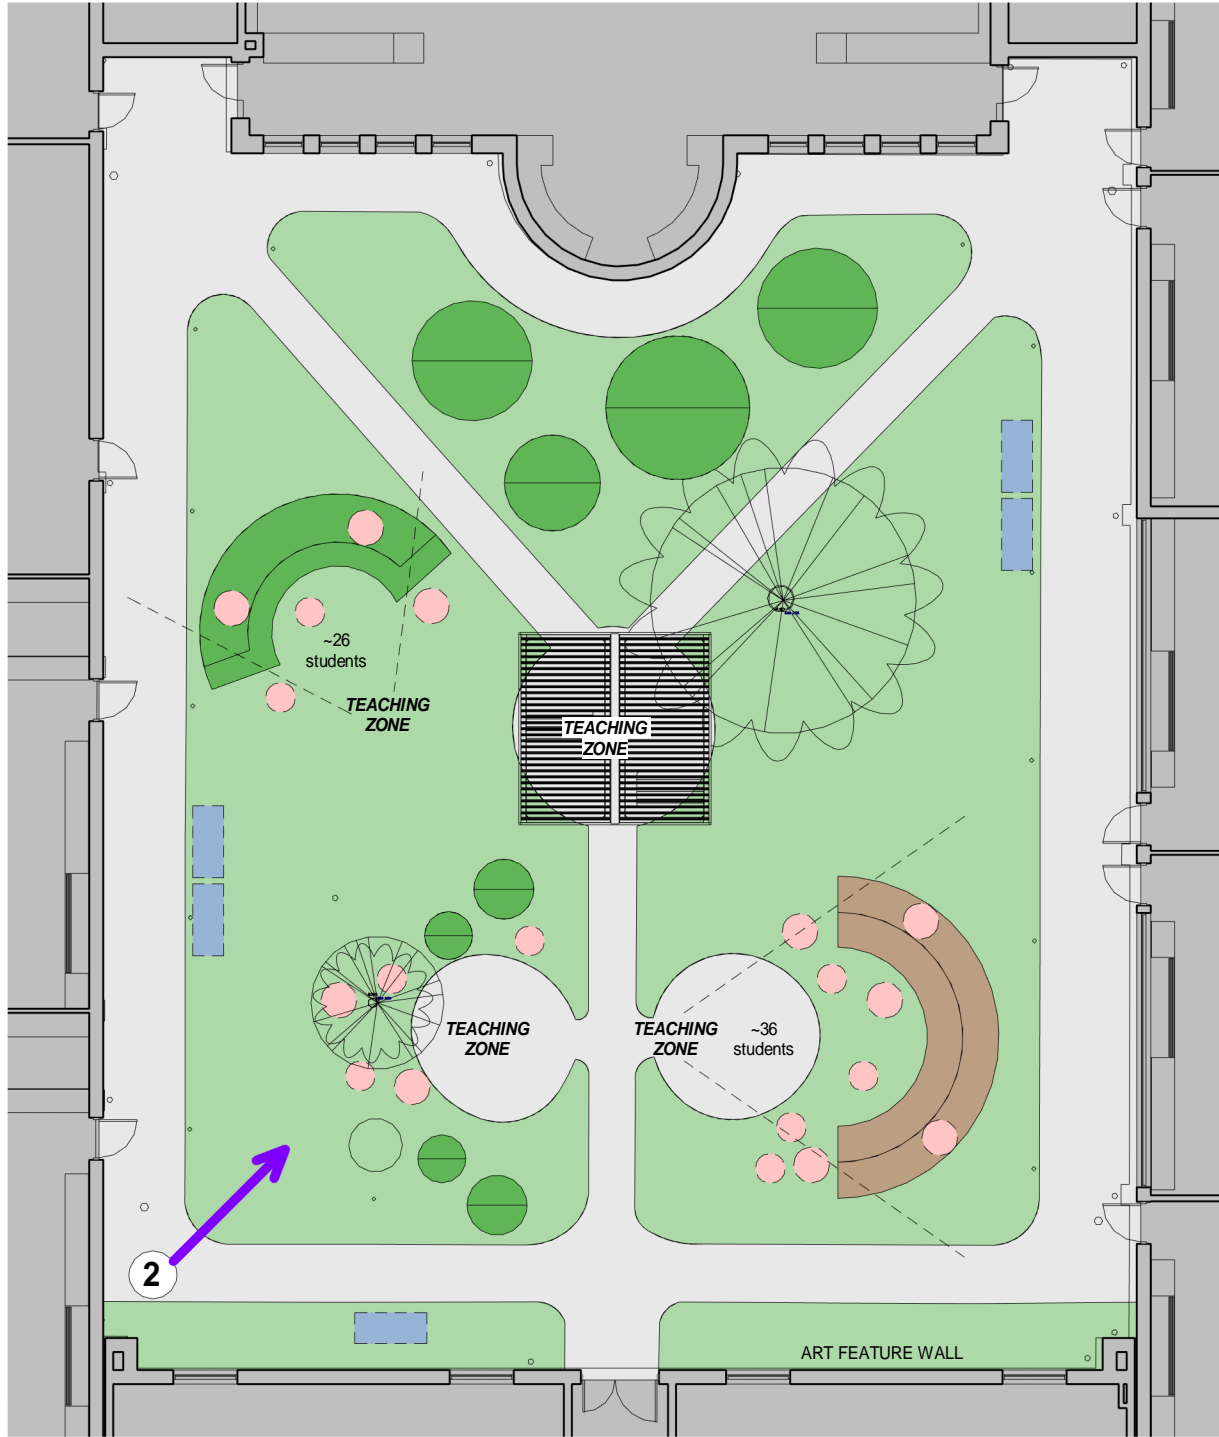

GROUND SURFACE ELEMENTS

TURF AMPHITHEATER

ART FEATURE WALL

stored indoors as required

MOBILE CART

- TURF GRASSES
- TURF MOUNDS
- CONCRETE FINISH
- WOOD FINISH
- SOFT MOVEABLE SEATING
- MOBILE STATIONS

PERGOLA WITH MARKER BOARD

MOVEABLE PLAY STATIONS

HARDSCAPE AMPHITHEATER

MOVEABLE SEATING

12.06.22 **Todd Hall - Courtyard Scheme**
 Lincolnwood SD 74
 2023 TH RH LH General Work
 6950 E Prairie Rd., Lincolnwood, IL 60712

22066

TH-1

2 3D View - Courtyard

- TURF GRASSES
- TURF MOUNDS
- CONCRETE FINISH
- WOOD FINISH
- SOFT MOVEABLE SEATING
- MOBILE STATIONS

12.06.22
Todd Hall - Courtyard Scheme
 Lincolnwood SD 74
 2023 TH RH LH General Work
 6950 E Prairie Rd., Lincolnwood, IL 60712