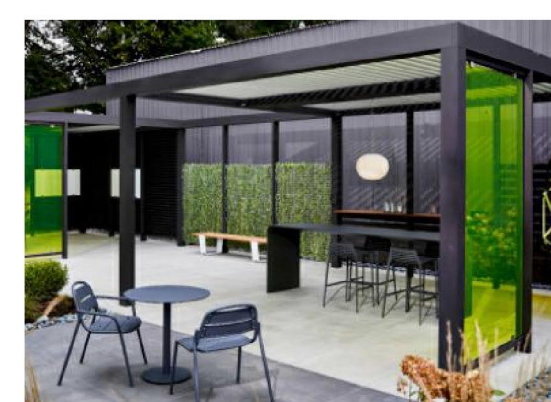

GROUND SURFACE ELEMENTS

TURF AMPHITHEATER

ART FEATURE WALL

stored indoors as required

MOBILE CART

- TURF GRASSES
- TURF MOUNDS
- CONCRETE FINISH
- WOOD FINISH
- SOFT MOVEABLE SEATING
- MOBILE STATIONS

PERGOLA WITH MARKER BOARD

2 3D View - Courtyard

- TURF GRASSES
- TURF MOUNDS
- CONCRETE FINISH
- WOOD FINISH
- SOFT MOVEABLE SEATING
- MOBILE STATIONS

12.06.22
Todd Hall - Courtyard Scheme
 Lincolnwood SD 74
 2023 TH RH LH General Work
 6950 E Prairie Rd., Lincolnwood, IL 60712