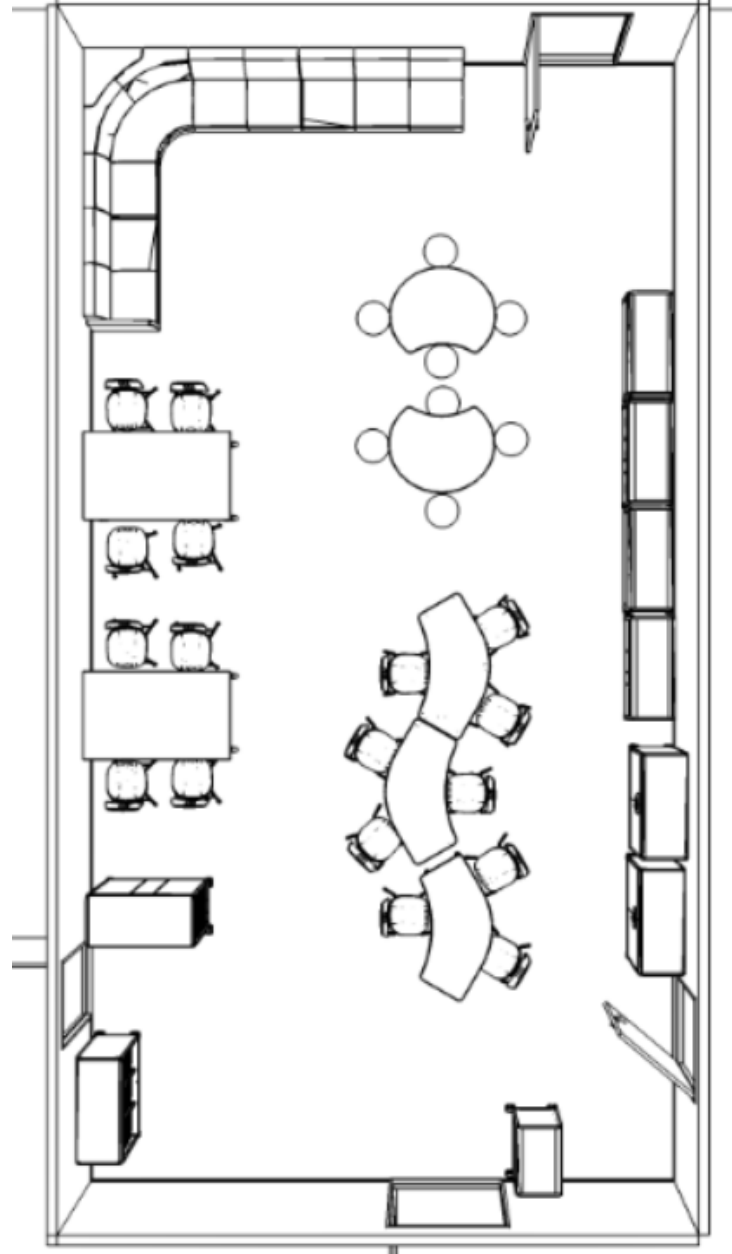

Interior Environments.
**Your space is our
business.**

Livonia Public Schools | Cooper Elem.

03-07-19

Plan – Maker Space

PLAN VIEW

3D VIEW

Available in 36x72"
Butcher Block Top
Add \$513.50 to Budget

Plan – Maker Space Storage

*All storage units available with or without doors
 Various size storage tubs, open shelves, or
 Combinations of storage and
 Shelves.

Short Storage w/Open Cubbies and Drawers

Tall Cabinet
 Multi Storage Drawers
 Open Shelves
 Doors

Double Sided White Board w/Drawers

Tall Storage Cabinet w/Multiple Storage Drawers

Mid Cabinet with Storage Drawers

Plan – Collaboration Room

PLAN VIEW

3D VIEW

Collaboration Room - Chair Alternatives

Included In Budget

Add \$1,600 to Budget

Add \$2,450 to Budget

Plan – Lobby

PLAN VIEW

3D VIEW