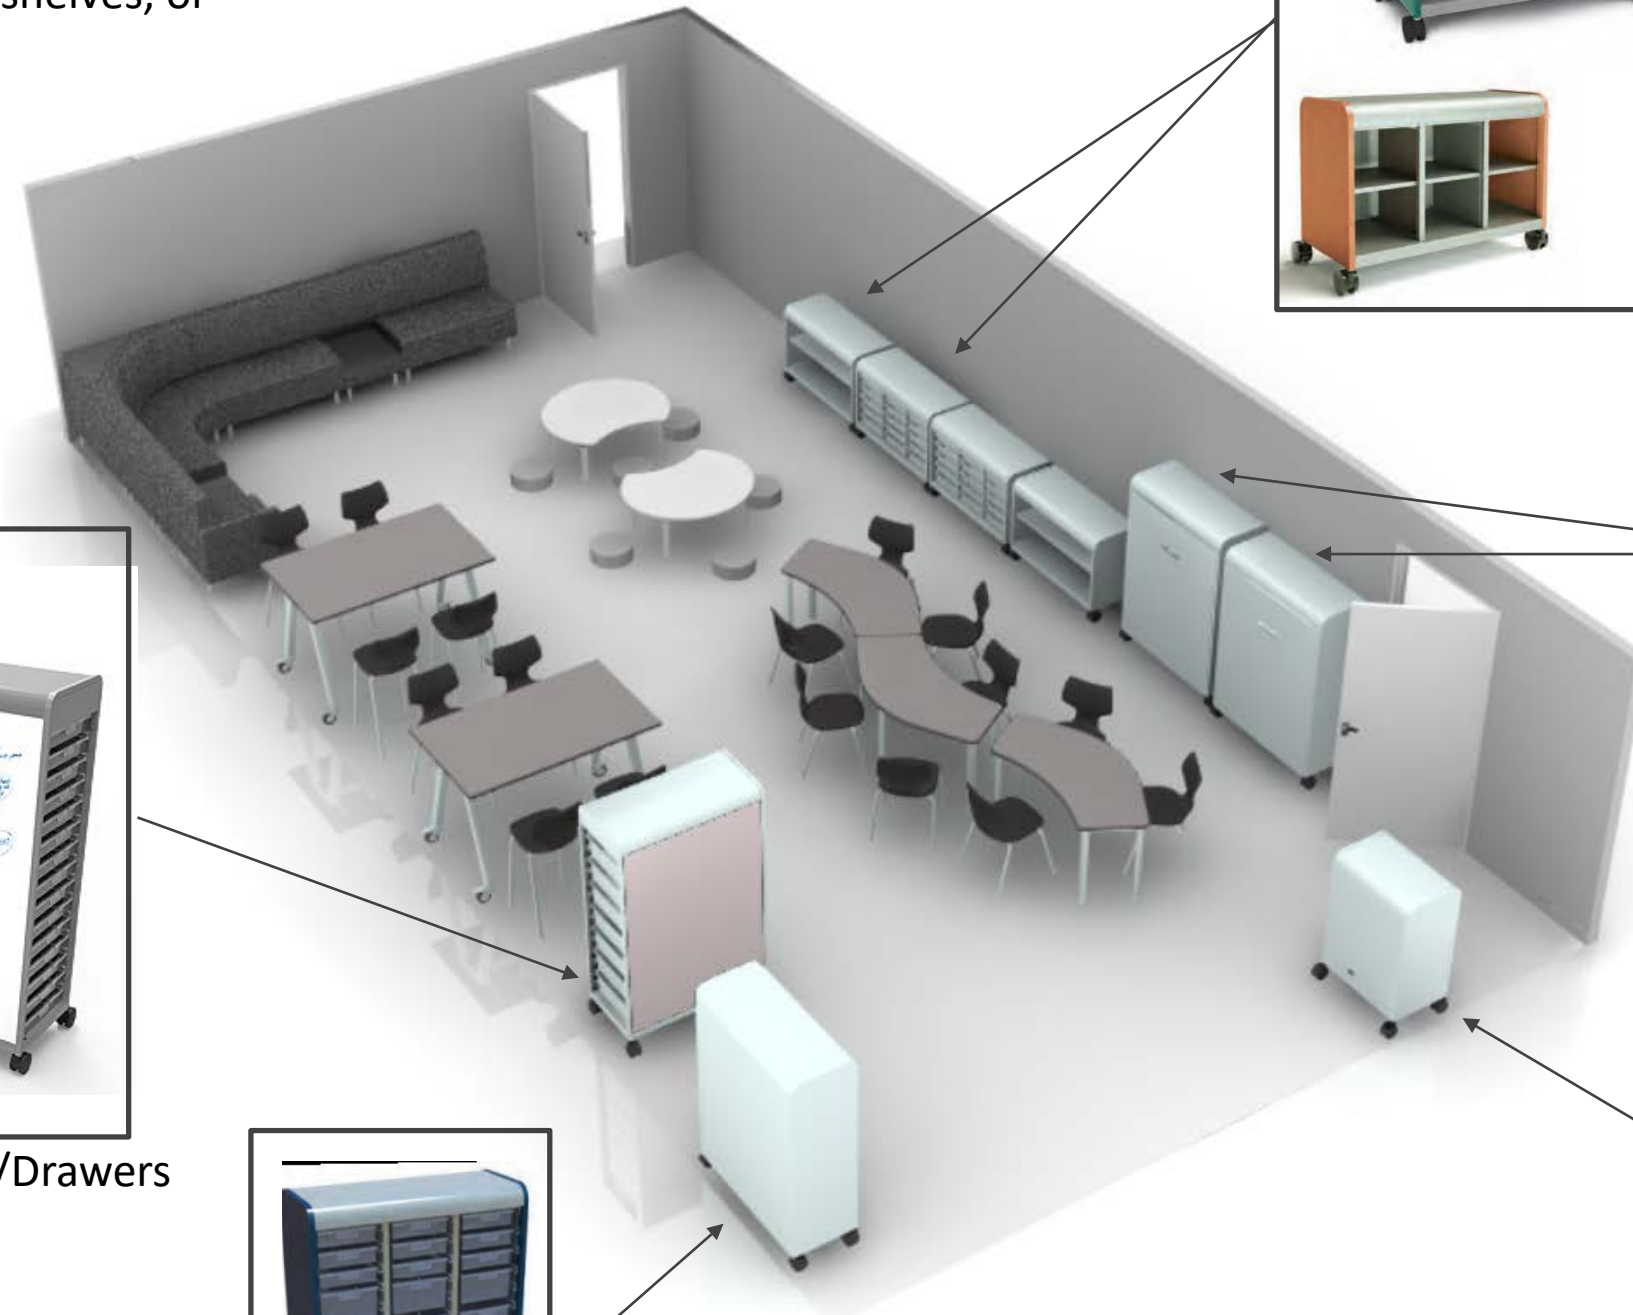

Interior Environments.
**Your space is our
business.**

Livonia Public Schools | Cooper Elem.

03-07-19

Plan – Maker Space

PLAN VIEW

3D VIEW

Available in 36x72"
Butcher Block Top
Add \$513.50 to Budget

Plan – Maker Space Storage

*All storage units available with or without doors
 Various size storage tubs, open shelves, or
 Combinations of storage and
 Shelves.

Short Storage w/Open Cubbies and Drawers

Tall Cabinet
 Multi Storage Drawers
 Open Shelves
 Doors

Double Sided White Board w/Drawers

Tall Storage Cabinet w/Multiple Storage Drawers

Mid Cabinet with Storage Drawers

Plan – Collaboration Room

PLAN VIEW

3D VIEW

Collaboration Room - Chair Alternatives

Included In Budget