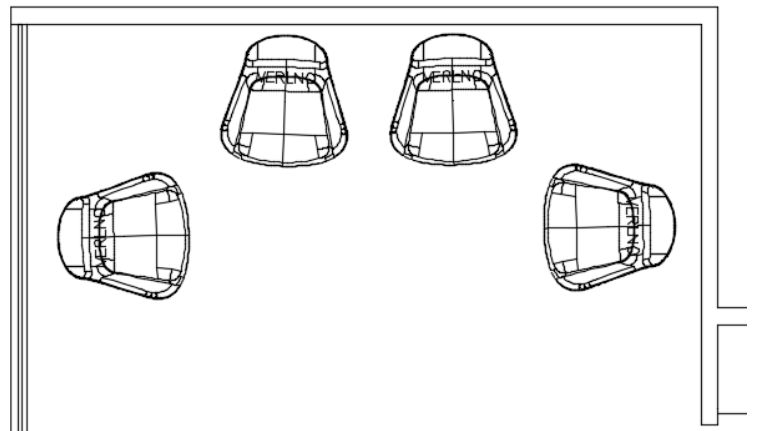

Double Sided White Board w/Drawers

Tall Storage Cabinet w/Multiple Storage Drawers

Mid Cabinet with Storage Drawers

Plan – Collaboration Room

PLAN VIEW

3D VIEW

Collaboration Room - Chair Alternatives

Included In Budget

Add \$1,600 to Budget

Add \$2,450 to Budget

Plan – Lobby

PLAN VIEW

3D VIEW