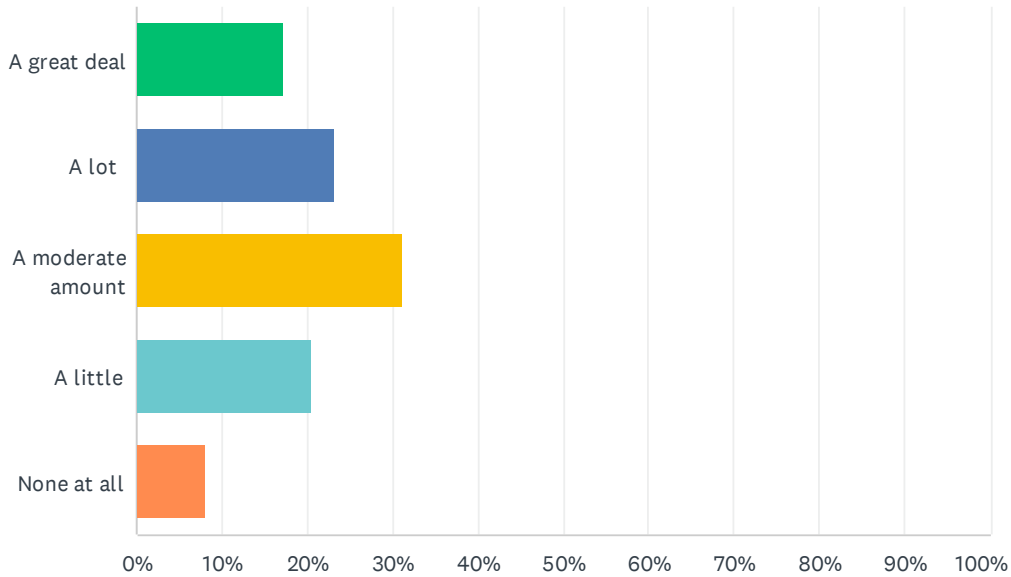

Q8 How much do school absences from blocked classes cause difficulty for you in making up work?

Answered: 553 Skipped: 0

ANSWER CHOICES	RESPONSES	
A great deal	17.18%	95
A lot	23.15%	128
A moderate amount	31.10%	172
A little	20.43%	113
None at all	8.14%	45
TOTAL		553