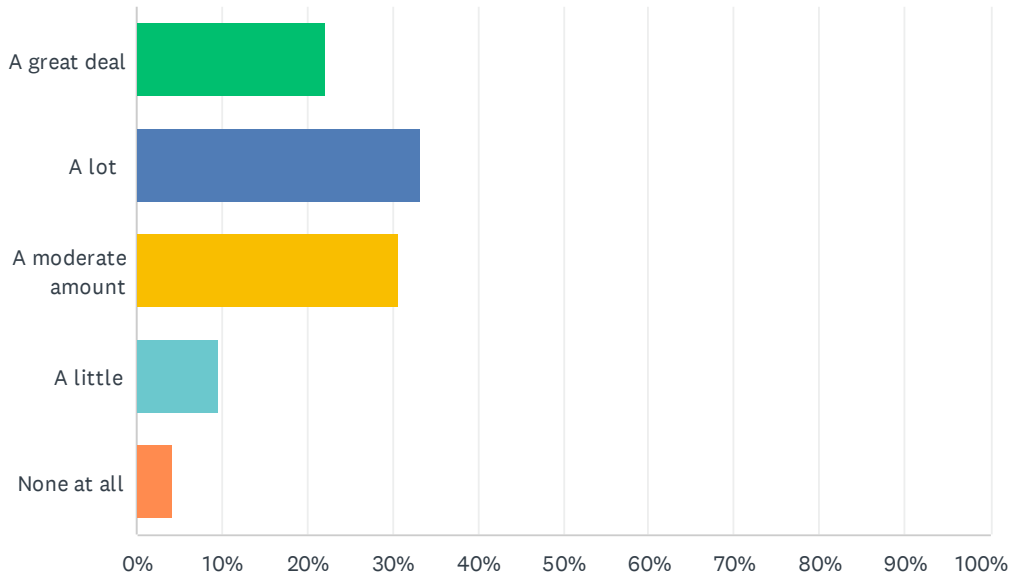

### Q3 Each day you have "daily doubles" and blocked classes. How does this schedule meet your needs?

Answered: 553 Skipped: 0

ANSWER CHOICES	RESPONSES	
A great deal	12.48%	69
A lot	28.93%	160
A moderate amount	40.51%	224
A little	13.20%	73
None at all	4.88%	27
<b>TOTAL</b>		<b>553</b>

## Q4 How much does the length of a class affect your level of engagement?

Answered: 552 Skipped: 1

ANSWER CHOICES	RESPONSES	
A great deal	15.94%	88
A lot	28.80%	159
A moderate amount	33.88%	187
A little	15.22%	84
None at all	6.16%	34
<b>TOTAL</b>		<b>552</b>

## Q5 How much does the subject being taught affect your level of engagement?

Answered: 552 Skipped: 1

ANSWER CHOICES	RESPONSES	
A great deal	22.10%	122
A lot	33.33%	184
A moderate amount	30.62%	169
A little	9.60%	53
None at all	4.35%	24
<b>TOTAL</b>		<b>552</b>