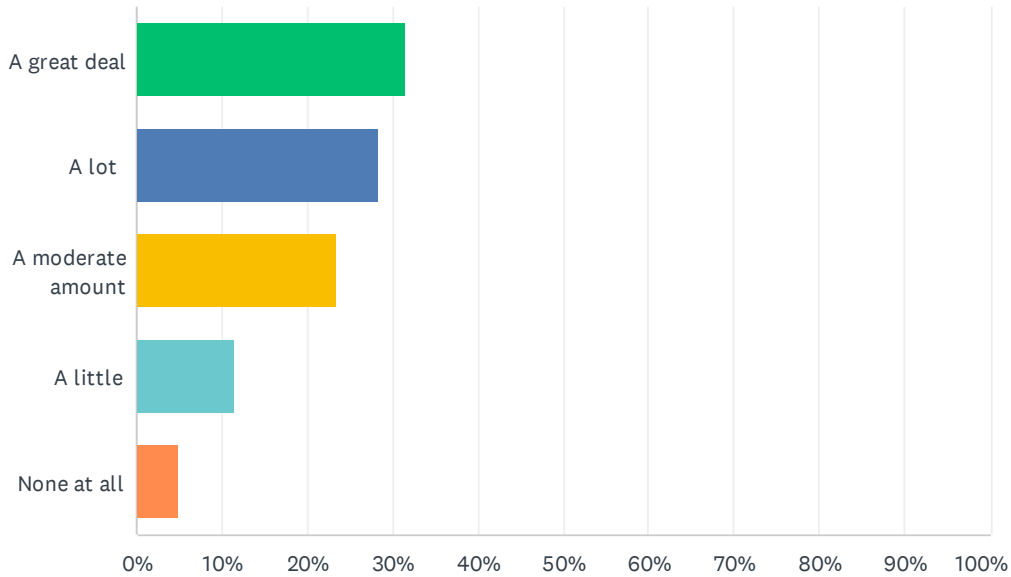

## Q6 How much does the teacher's style of teaching affect your level of engagement?

Answered: 552 Skipped: 1

ANSWER CHOICES	RESPONSES	
A great deal	29.53%	163
A lot	35.87%	198
A moderate amount	23.55%	130
A little	7.97%	44
None at all	3.08%	17
<b>TOTAL</b>		<b>552</b>

## Q7 How much do the use of breaks during class affect your level of engagement?

Answered: 552 Skipped: 1

ANSWER CHOICES	RESPONSES	
A great deal	31.52%	174
A lot	28.44%	157
A moderate amount	23.55%	130
A little	11.59%	64
None at all	4.89%	27
<b>TOTAL</b>		<b>552</b>