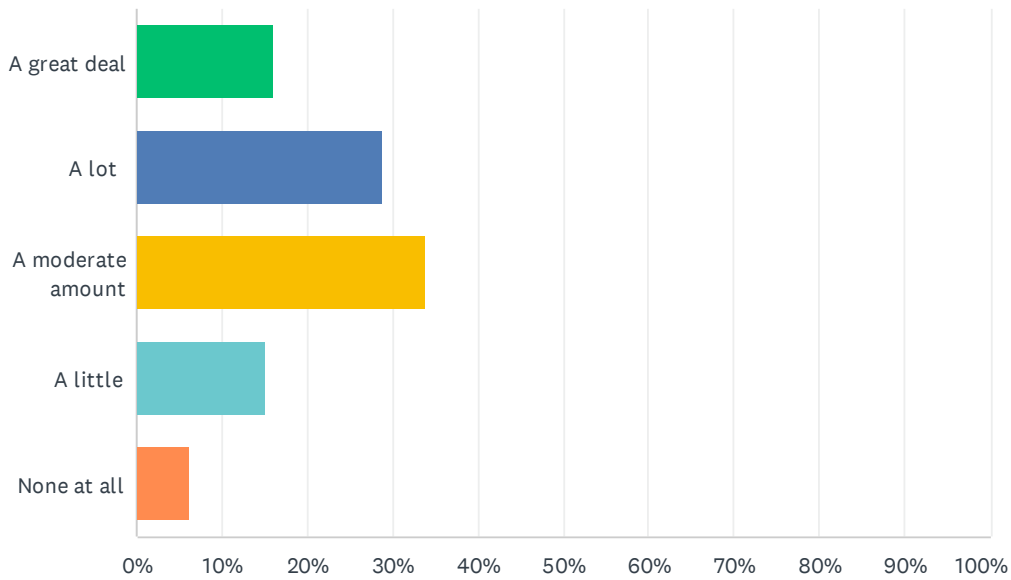

## Q2 How focused are you typically during class in your "daily double" classes?

Answered: 552 Skipped: 1

ANSWER CHOICES	RESPONSES	
A great deal	17.21%	95
A lot	37.32%	206
A moderate amount	30.98%	171
A little	12.68%	70
None at all	1.81%	10
<b>TOTAL</b>		<b>552</b>

### Q3 Each day you have "daily doubles" and blocked classes. How does this schedule meet your needs?

Answered: 553 Skipped: 0

ANSWER CHOICES	RESPONSES	
A great deal	12.48%	69
A lot	28.93%	160
A moderate amount	40.51%	224
A little	13.20%	73
None at all	4.88%	27
<b>TOTAL</b>		<b>553</b>

## Q4 How much does the length of a class affect your level of engagement?

Answered: 552 Skipped: 1

ANSWER CHOICES	RESPONSES	
A great deal	15.94%	88
A lot	28.80%	159
A moderate amount	33.88%	187
A little	15.22%	84
None at all	6.16%	34
<b>TOTAL</b>		<b>552</b>