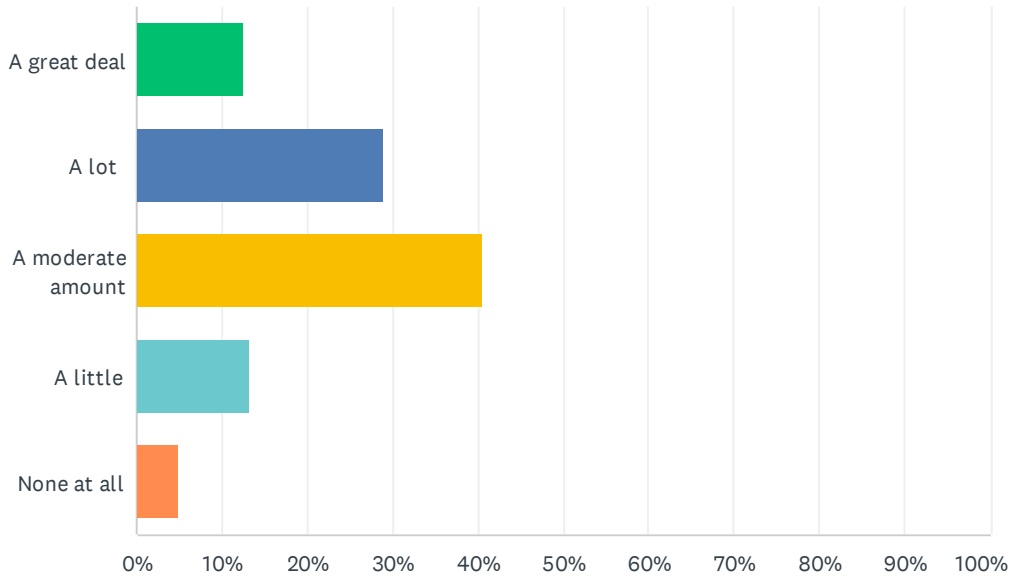

## Q2 How focused are you typically during class in your "daily double" classes?

Answered: 552 Skipped: 1

ANSWER CHOICES	RESPONSES	
A great deal	17.21%	95
A lot	37.32%	206
A moderate amount	30.98%	171
A little	12.68%	70
None at all	1.81%	10
<b>TOTAL</b>		<b>552</b>

### Q3 Each day you have "daily doubles" and blocked classes. How does this schedule meet your needs?

Answered: 553 Skipped: 0

ANSWER CHOICES	RESPONSES	
A great deal	12.48%	69
A lot	28.93%	160
A moderate amount	40.51%	224
A little	13.20%	73
None at all	4.88%	27
<b>TOTAL</b>		<b>553</b>

## Q4 How much does the length of a class affect your level of engagement?

Answered: 552 Skipped: 1

ANSWER CHOICES	RESPONSES	
A great deal	15.94%	88
A lot	28.80%	159
A moderate amount	33.88%	187
A little	15.22%	84
None at all	6.16%	34
<b>TOTAL</b>		<b>552</b>