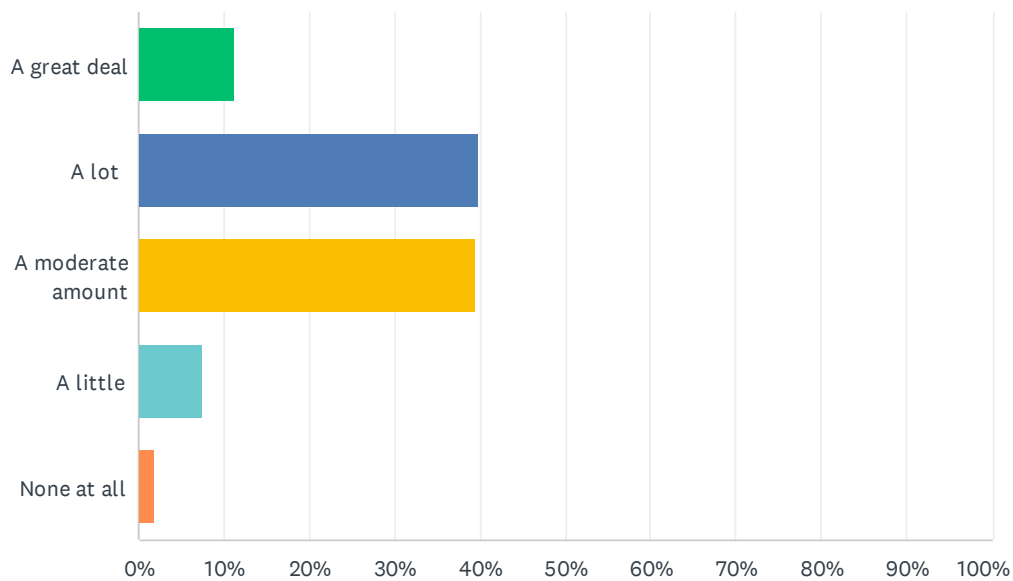

# Q1 How focused are you typically during class in your blocked classes?

Answered: 553 Skipped: 0

ANSWER CHOICES	RESPONSES	
A great deal	11.21%	62
A lot	39.96%	221
A moderate amount	39.42%	218
A little	7.41%	41
None at all	1.99%	11
<b>TOTAL</b>		<b>553</b>

## Q2 How focused are you typically during class in your "daily double" classes?

Answered: 552 Skipped: 1

ANSWER CHOICES	RESPONSES	
A great deal	17.21%	95
A lot	37.32%	206
A moderate amount	30.98%	171
A little	12.68%	70
None at all	1.81%	10
<b>TOTAL</b>		<b>552</b>

### Q3 Each day you have "daily doubles" and blocked classes. How does this schedule meet your needs?

Answered: 553 Skipped: 0

ANSWER CHOICES	RESPONSES	
A great deal	12.48%	69
A lot	28.93%	160
A moderate amount	40.51%	224
A little	13.20%	73
None at all	4.88%	27
<b>TOTAL</b>		<b>553</b>

## Q4 How much does the length of a class affect your level of engagement?

Answered: 552 Skipped: 1

ANSWER CHOICES	RESPONSES	
A great deal	15.94%	88
A lot	28.80%	159
A moderate amount	33.88%	187
A little	15.22%	84
None at all	6.16%	34
<b>TOTAL</b>		<b>552</b>