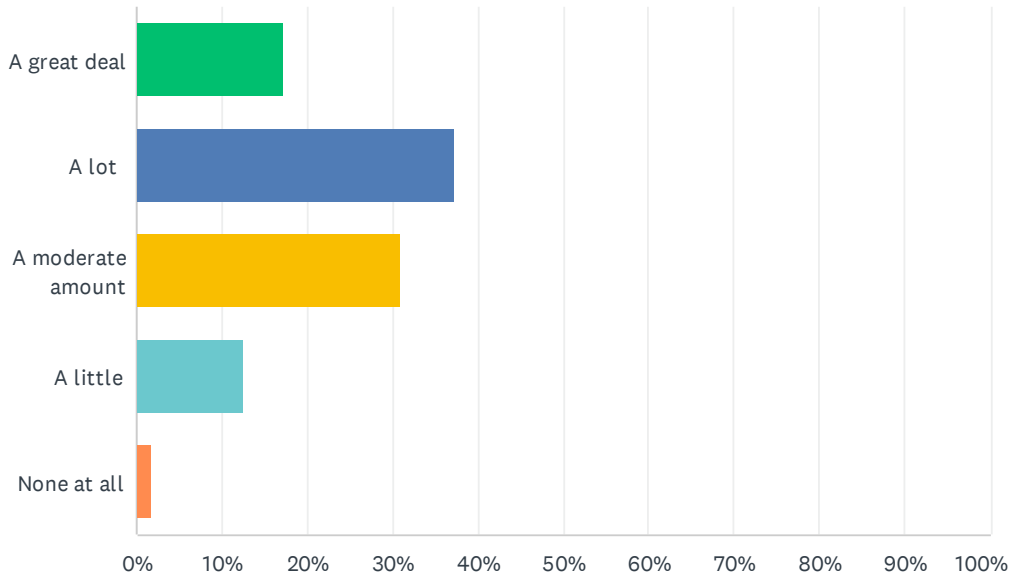

# Q1 How focused are you typically during class in your blocked classes?

Answered: 553 Skipped: 0

ANSWER CHOICES	RESPONSES	
A great deal	11.21%	62
A lot	39.96%	221
A moderate amount	39.42%	218
A little	7.41%	41
None at all	1.99%	11
<b>TOTAL</b>		<b>553</b>

## Q2 How focused are you typically during class in your "daily double" classes?

Answered: 552 Skipped: 1

ANSWER CHOICES	RESPONSES	
A great deal	17.21%	95
A lot	37.32%	206
A moderate amount	30.98%	171
A little	12.68%	70
None at all	1.81%	10
<b>TOTAL</b>		<b>552</b>

### Q3 Each day you have "daily doubles" and blocked classes. How does this schedule meet your needs?

Answered: 553 Skipped: 0

ANSWER CHOICES	RESPONSES	
A great deal	12.48%	69
A lot	28.93%	160
A moderate amount	40.51%	224
A little	13.20%	73
None at all	4.88%	27
<b>TOTAL</b>		<b>553</b>

## Q4 How much does the length of a class affect your level of engagement?

Answered: 552 Skipped: 1

ANSWER CHOICES	RESPONSES	
A great deal	15.94%	88
A lot	28.80%	159
A moderate amount	33.88%	187
A little	15.22%	84
None at all	6.16%	34
<b>TOTAL</b>		<b>552</b>