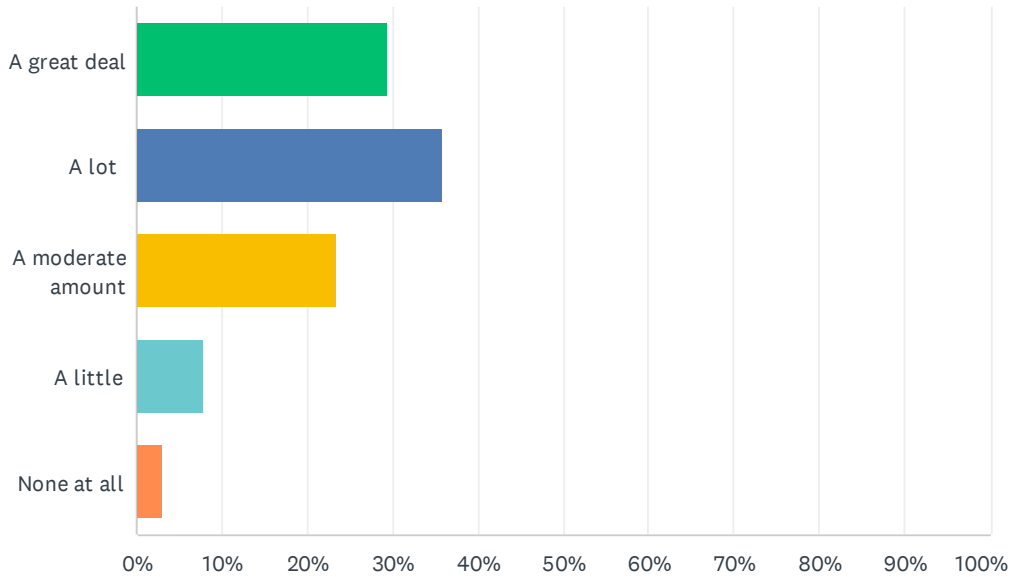

## Q4 How much does the length of a class affect your level of engagement?

Answered: 552 Skipped: 1

ANSWER CHOICES	RESPONSES	
A great deal	15.94%	88
A lot	28.80%	159
A moderate amount	33.88%	187
A little	15.22%	84
None at all	6.16%	34
<b>TOTAL</b>		<b>552</b>

## Q5 How much does the subject being taught affect your level of engagement?

Answered: 552 Skipped: 1

ANSWER CHOICES	RESPONSES	
A great deal	22.10%	122
A lot	33.33%	184
A moderate amount	30.62%	169
A little	9.60%	53
None at all	4.35%	24
<b>TOTAL</b>		<b>552</b>

## Q6 How much does the teacher's style of teaching affect your level of engagement?

Answered: 552 Skipped: 1

ANSWER CHOICES	RESPONSES	
A great deal	29.53%	163
A lot	35.87%	198
A moderate amount	23.55%	130
A little	7.97%	44
None at all	3.08%	17
<b>TOTAL</b>		<b>552</b>