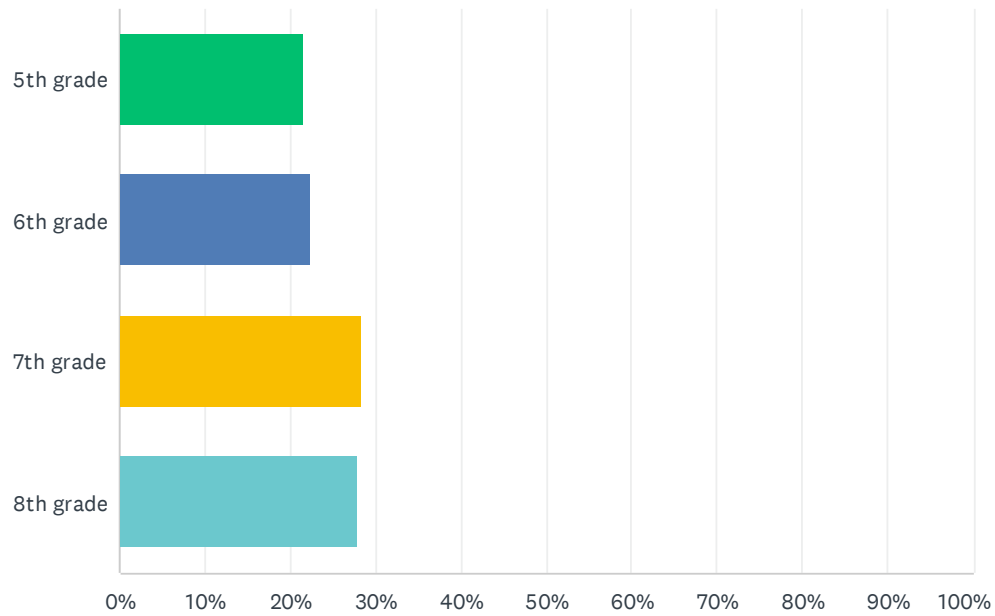

Q9 Please indicate your current grade level:

Answered: 552 Skipped: 1

ANSWER CHOICES	RESPONSES	
5th grade	21.56%	119
6th grade	22.28%	123
7th grade	28.26%	156
8th grade	27.90%	154
TOTAL		552