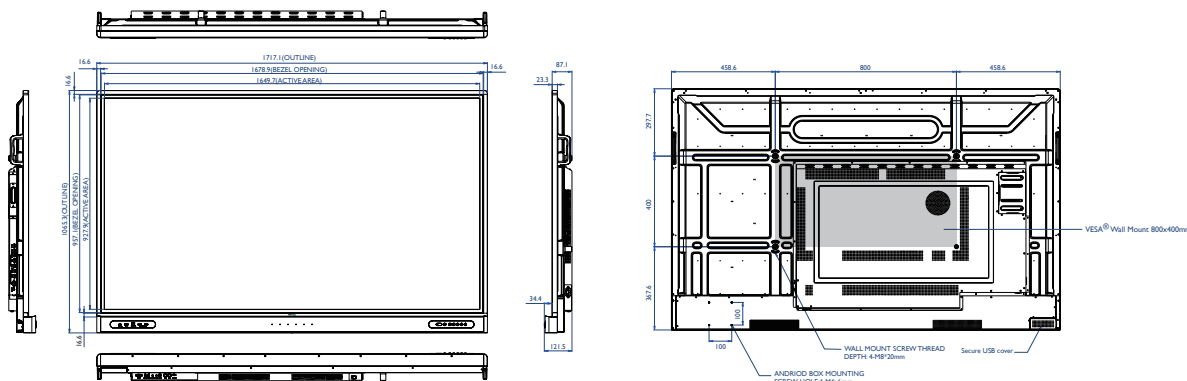

Dimensions

RM7503

Input/output ports

Side

No.	Name	No.	Name
1	USB-C	13	VGA
2	HDMI	14	Audio
3	TOUCH-USB	15	HDMI
4	USB 3.0	16	LAN
5	USB 3.0	17	LAN
6	USB 3.0	18	SPDIF
7	USB 3.0	19	Microphones
8	TOUCH-USB	20	Audio
9	DP	21	USB 2.0
10	HDMI	22	USB 2.0
11	TOUCH-USB	23	RS232
12	HDMI		

Specifications