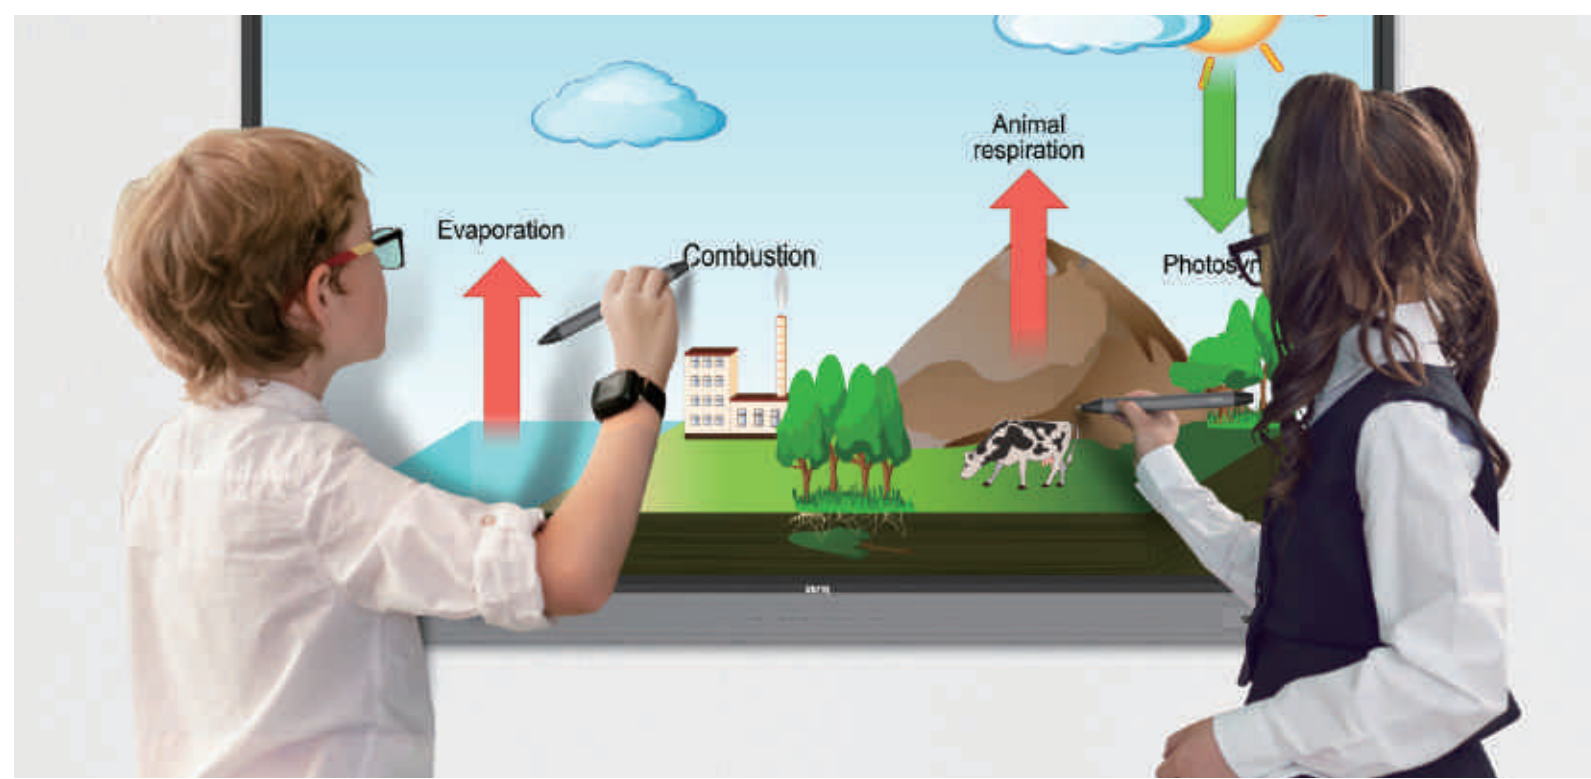

# Foster effective learning while protecting teachers and students

## Interactive Displays for Education

RM6503 / RM7502 / RM8603

- Germ-Resistant Screen & Pen
- Flicker-Free
- Low Blue Light
- Anti-Glare
- InstaShare
- EZWrite

## A display that protects the entire class

### Untethered screen sharing

Empower students to wirelessly present their ideas in class without the hassle of cables. InstaShare 2 lets students simultaneously cast their device screens onto the interactive display.