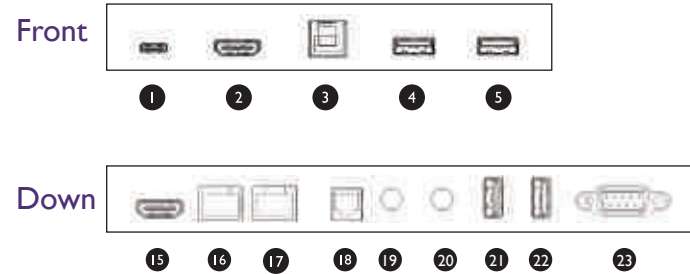

# Dimensions

RM6503

RM7503

RM8603

# Input/output ports

Side

No.	Name	No.	Name
1	USB-C	13	VGA
2	HDMI	14	Audio
3	TOUCH-USB	15	HDMI
4	USB 3.0	16	LAN
5	USB 3.0	17	LAN
6	USB 3.0	18	SPDIF
7	USB 3.0	19	Microphones
8	TOUCH-USB	20	Audio
9	DP	21	USB 2.0
10	HDMI	22	USB 2.0
11	TOUCH-USB	23	RS232
12	HDMI		