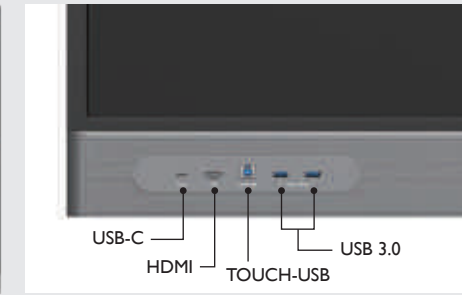

Convenient connectivity

The front ports cover all your connectivity needs. Charge your notebook, display your screen, and enable touch with a single Type-C cable.