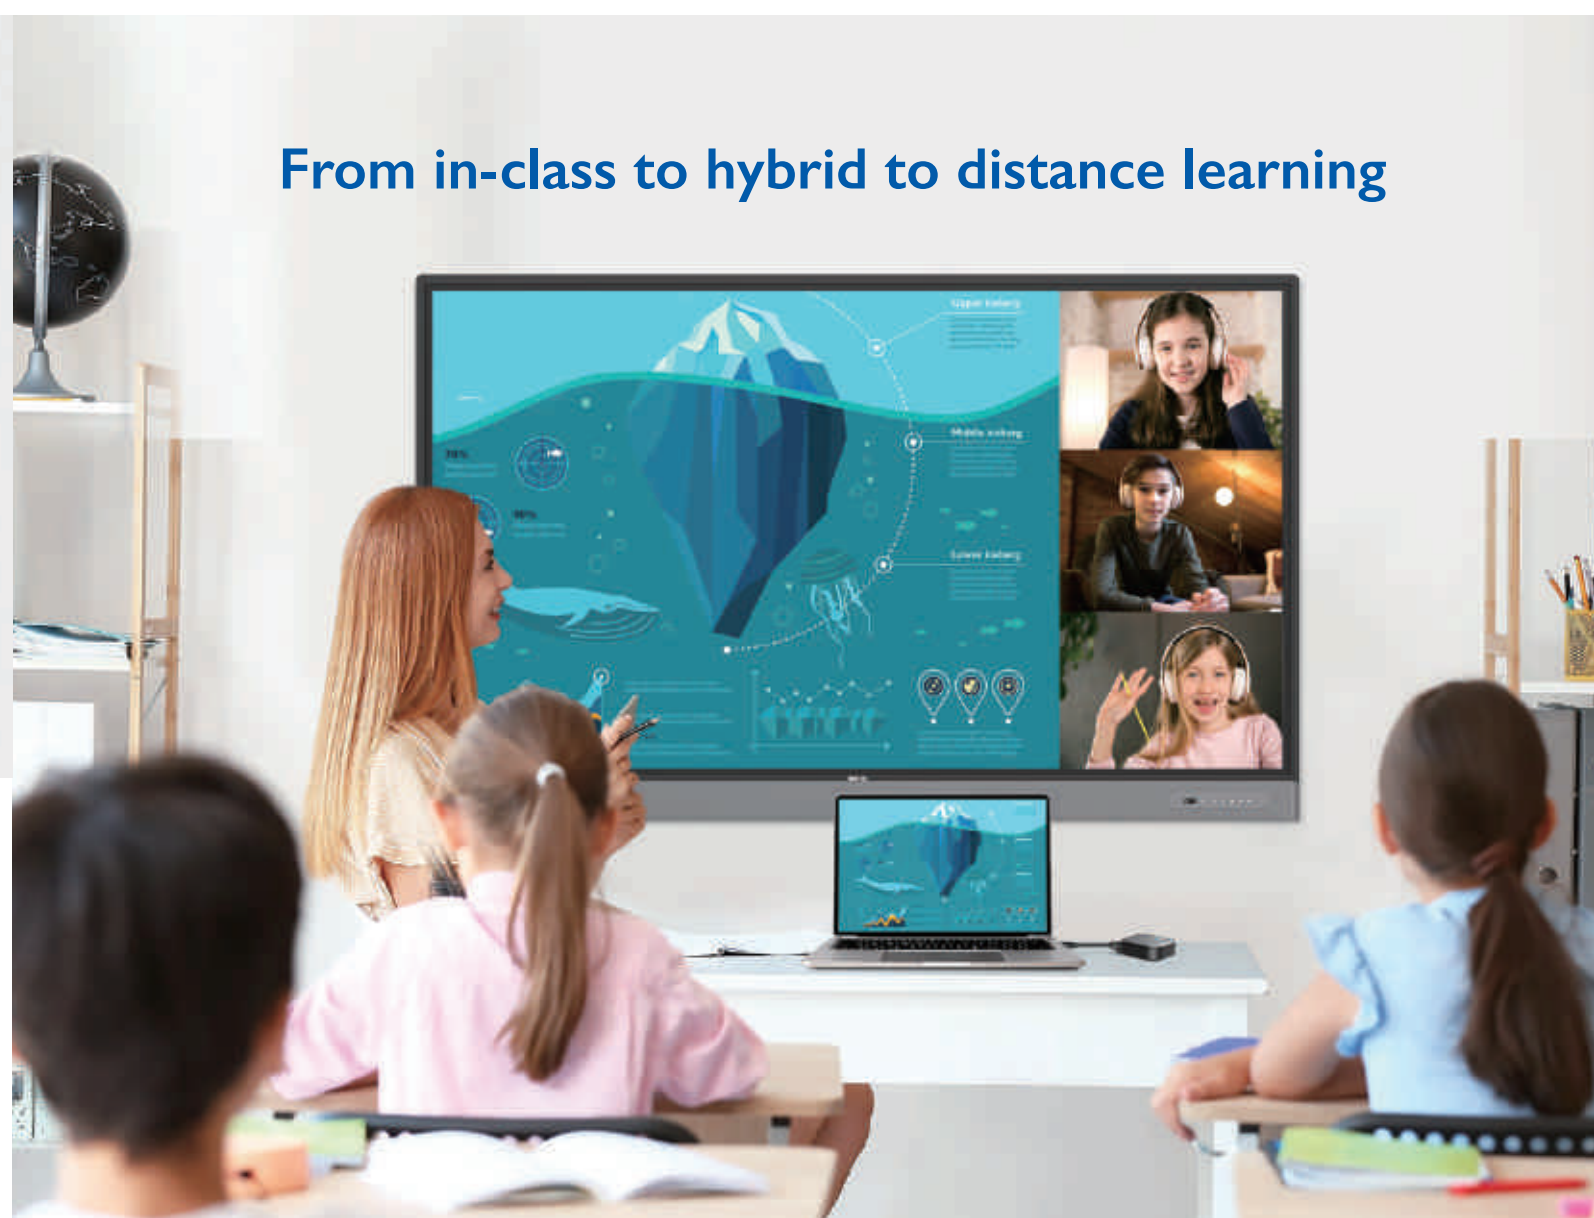

## Interactive Displays for Education

RM6503 / RM7502 / RM8603

- Germ-Resistant Screen & Pen
- Flicker-Free
- Low Blue Light
- Anti-Glare
- InstaShare
- EZWrite

## From in-class to hybrid to distance learning

### Untethered screen sharing

Empower students to wirelessly present their ideas in class without the hassle of cables. InstaShare 2 lets students simultaneously cast their device screens onto the interactive display.