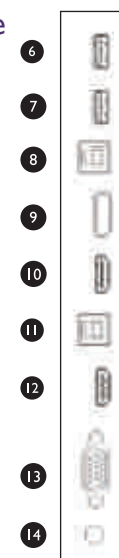

# Dimensions

RM6503

RM7503

RM8603

# Input/output ports

Side

No.	Name	No.	Name
1	USB-C	13	VGA
2	HDMI	14	Audio
3	TOUCH-USB	15	HDMI
4	USB 3.0	16	LAN
5	USB 3.0	17	LAN
6	USB 3.0	18	SPDIF
7	USB 3.0	19	Microphones
8	TOUCH-USB	20	Audio
9	DP	21	USB 2.0
10	HDMI	22	USB 2.0
11	TOUCH-USB	23	RS232
12	HDMI		