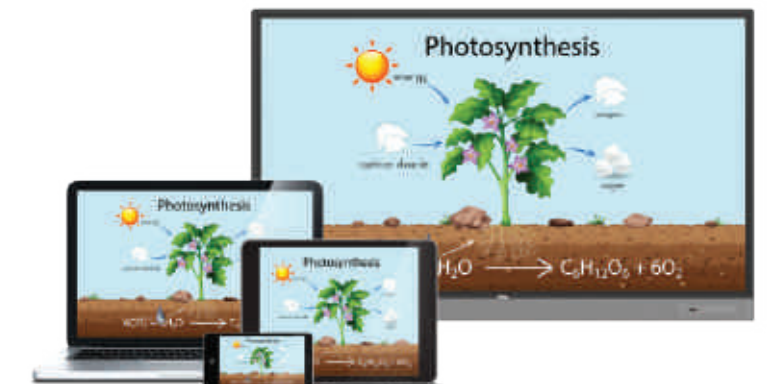

From in-class to hybrid to distance learning

A display that protects the entire class

Defend against the spread of germs

Reduce disease transmission in the classroom with germ-resistant screens and pens. All BenQ interactive displays have touchscreens coated with a nano-ionic silver formula that kills 99.9% of common germs after contact.

Enhanced eye comfort

BenQ displays come with low blue light and flicker-free technology for reduced eye strain and a comfortable viewing experience. Anti-glare screens additionally ensure that display content is seen clearly, even on hybrid and remote calls.

Flicker-Free

Low Blue Light

Anti-Glare

Explore ideas without limits

Foster collaborative learning with an intuitive whiteboard. EZWrite 6 lets you work on the canvas from the interactive display or your device.

Untethered screen sharing

Empower students to wirelessly present their ideas in class without the hassle of cables. InstaShare 2 lets students simultaneously cast their device screens onto the interactive display.