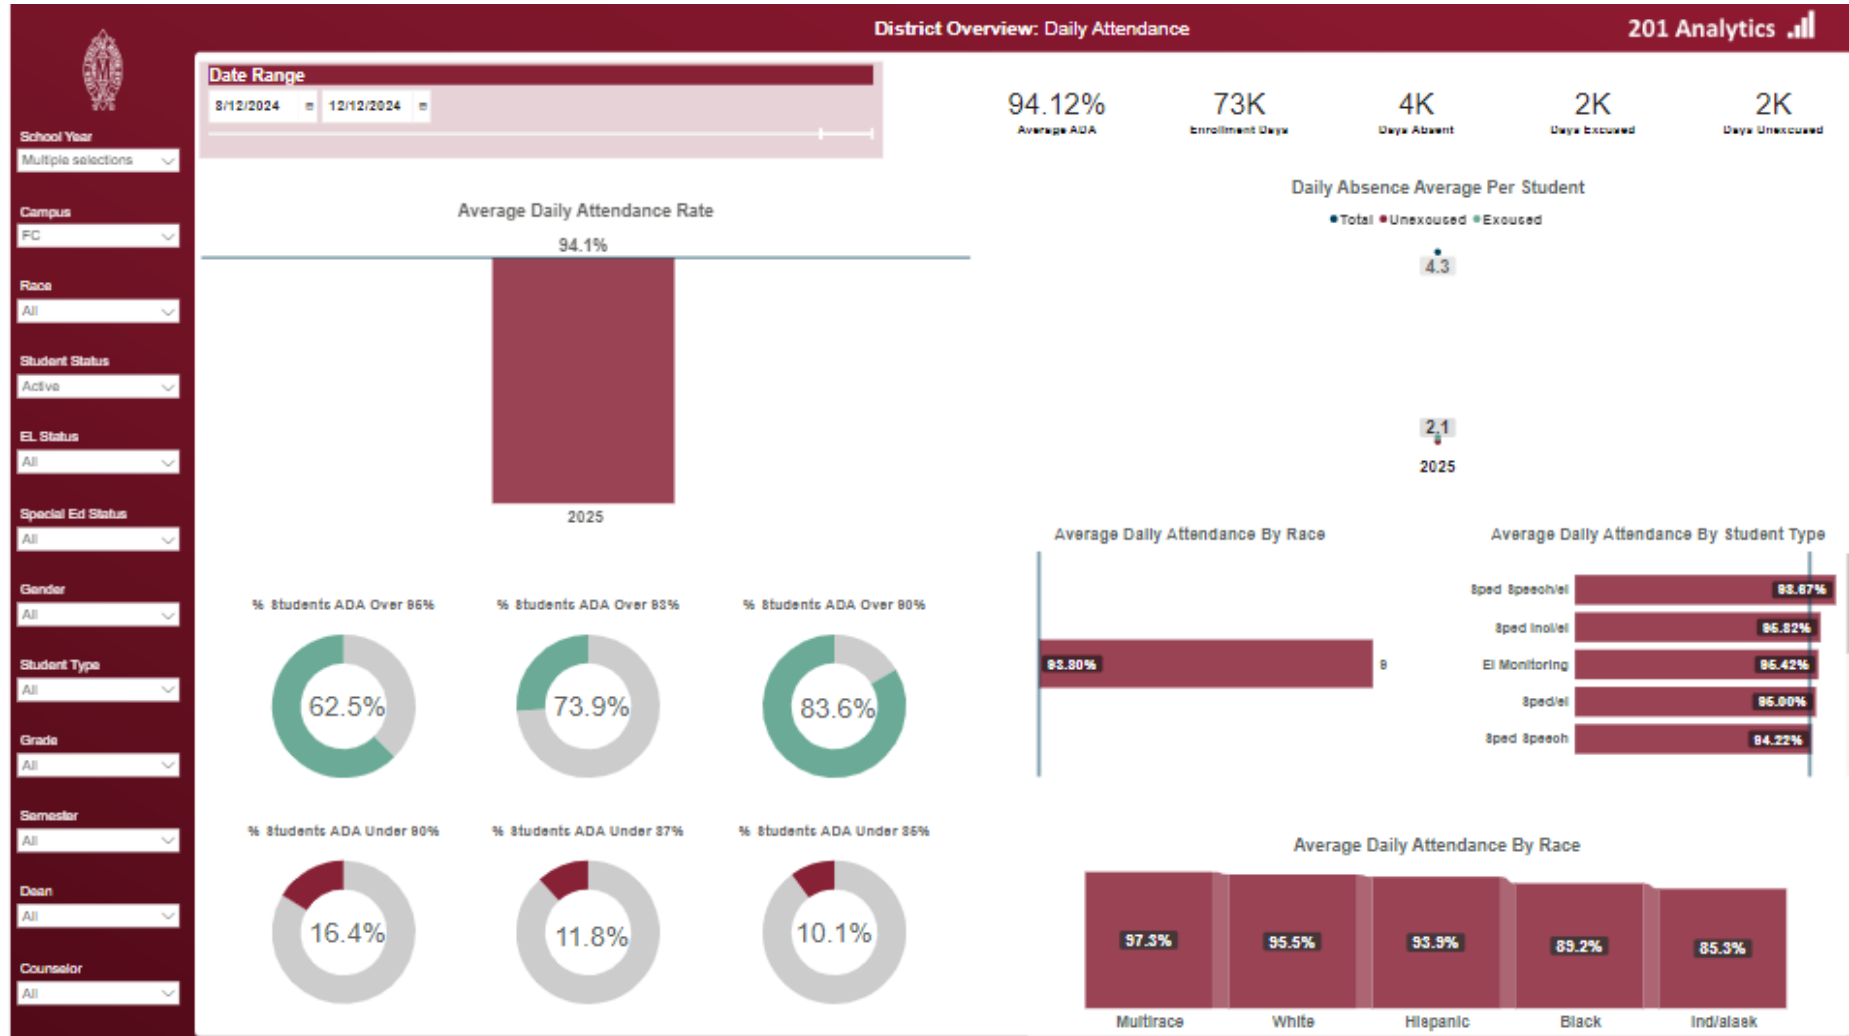

# Morton District 201 1<sup>st</sup> Semester Attendance Overview

January 8, 2025

# Morton District 201 1<sup>st</sup> Semester Attendance Overview

Filters

# Morton Freshman Center 1<sup>st</sup> Semester Attendance Overview

Filters