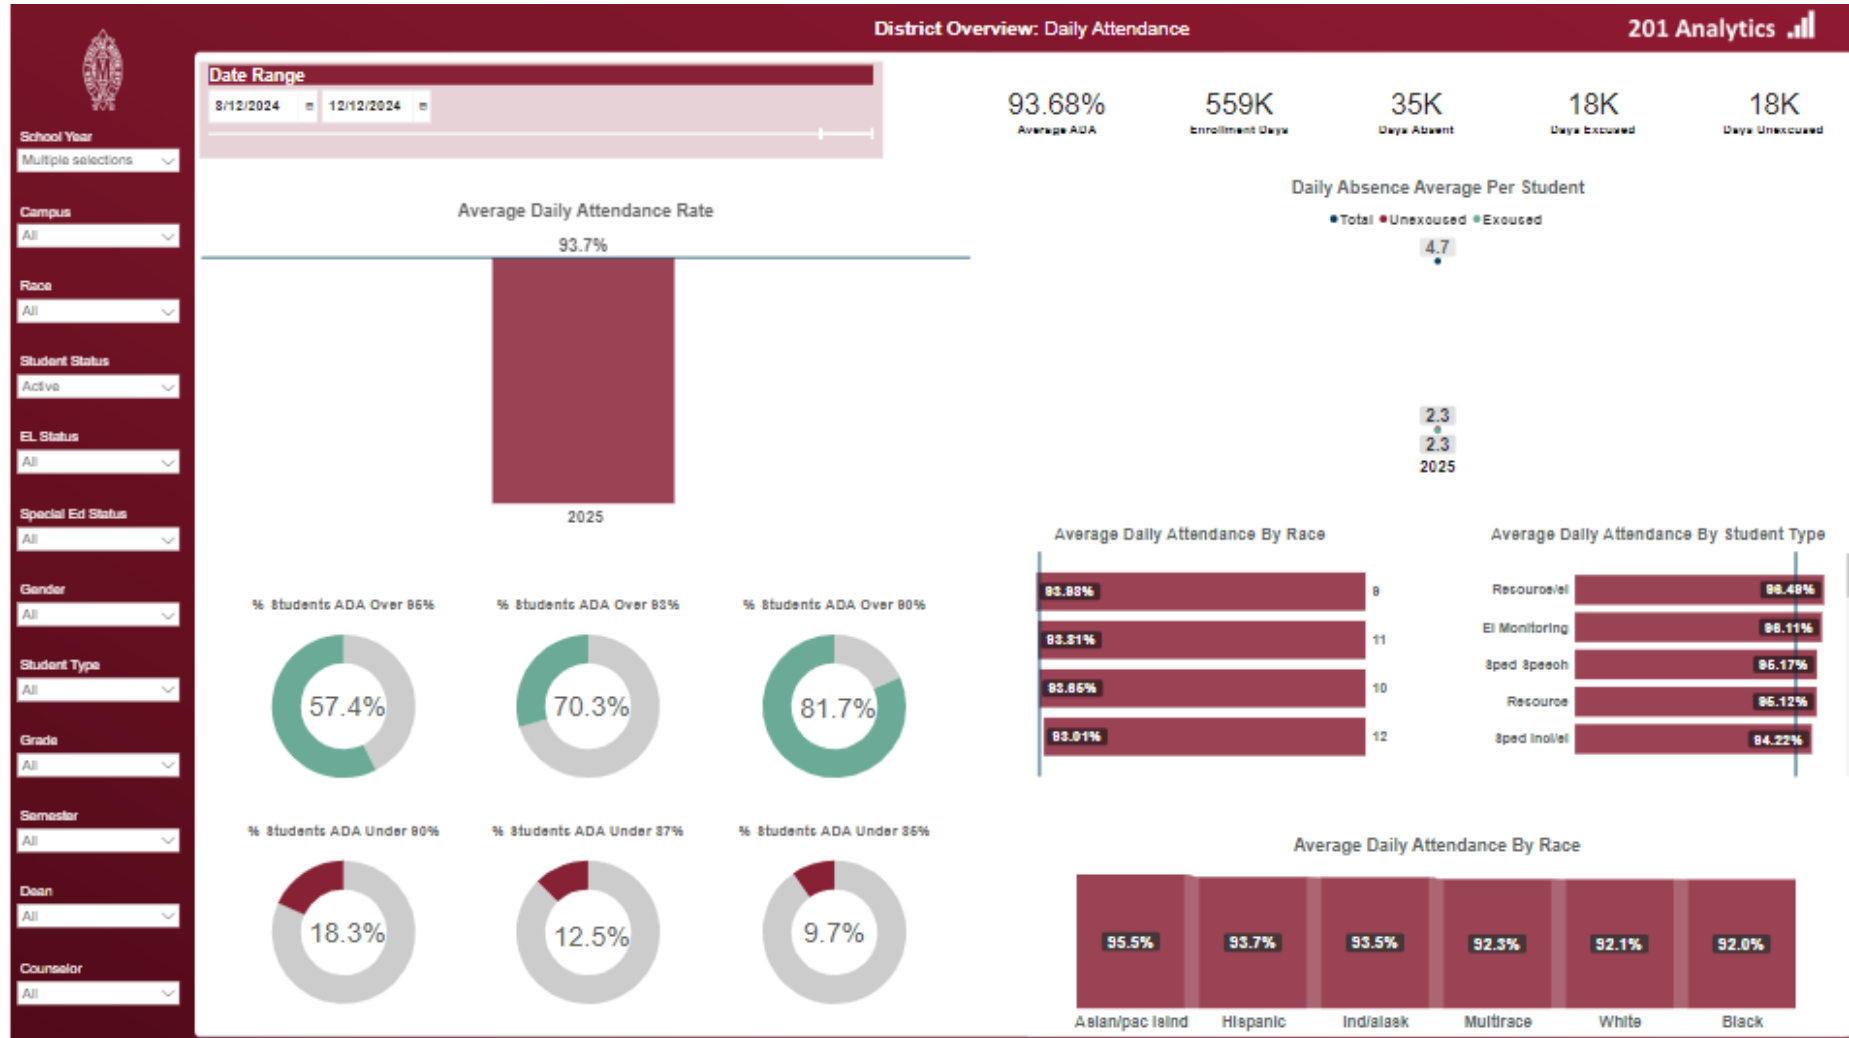

# Morton District 201 1<sup>st</sup> Semester Attendance Overview

January 8, 2025

# Morton District 201 1<sup>st</sup> Semester Attendance Overview

Filters

# Morton Freshman Center 1<sup>st</sup> Semester Attendance Overview

Filters