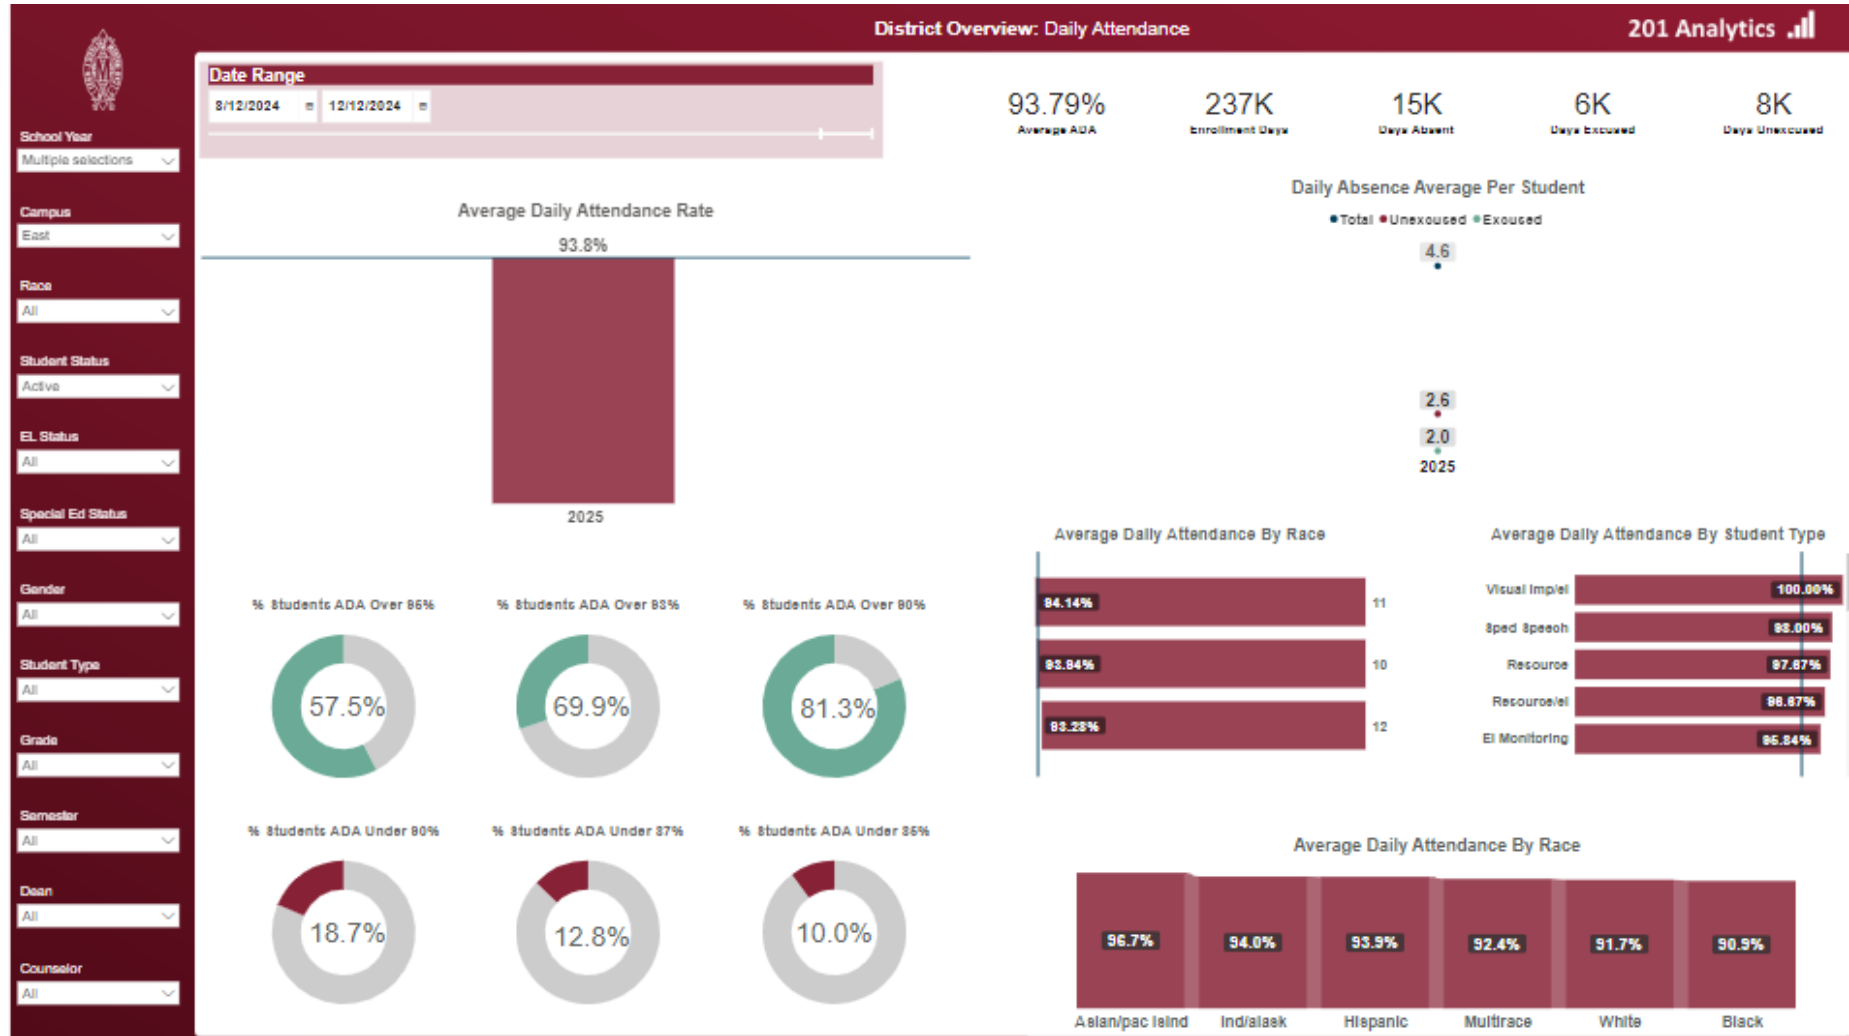

Morton East 1st Semester Attendance Overview

Filters