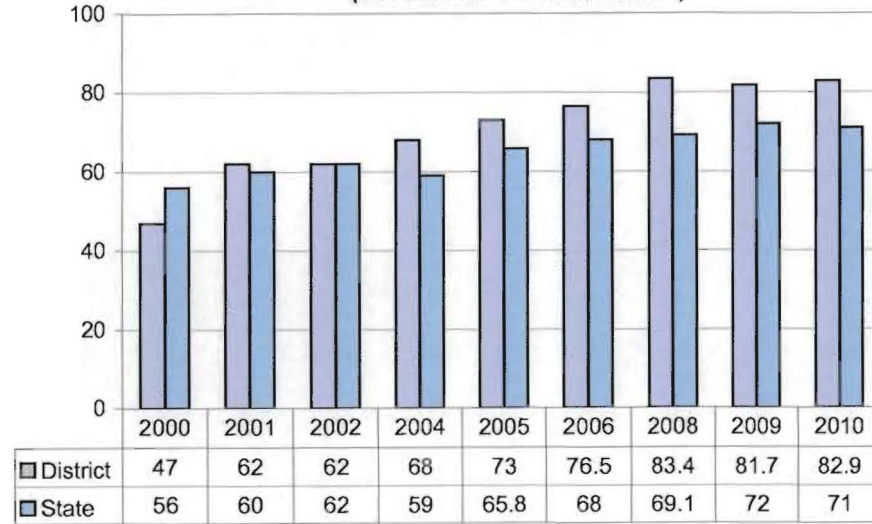

8th Grade Science
(Not assessed in 2003 & 2007)