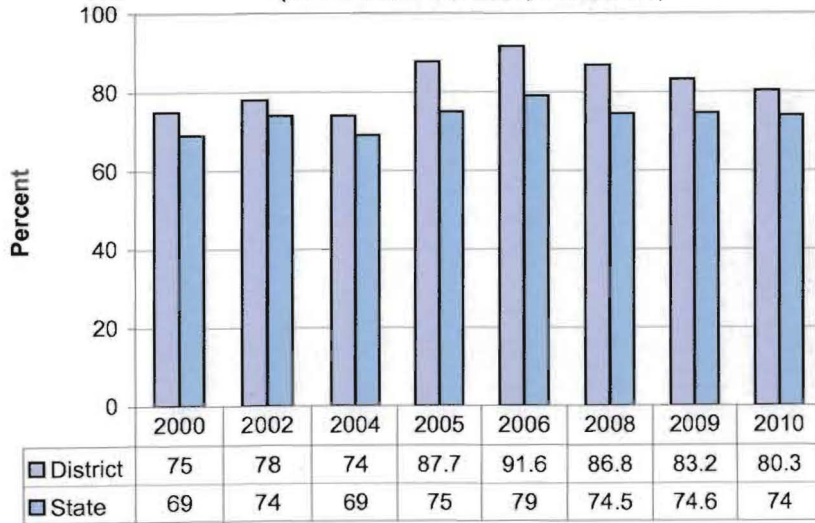

SWA Science Multiple Choice
Longitudinal Comparison of Three Rivers School District and State
 Percentage of Students Meeting and Exceeding Statewide Standards

5th Grade Science
 (Not assessed in 2001, 2003, 2007)