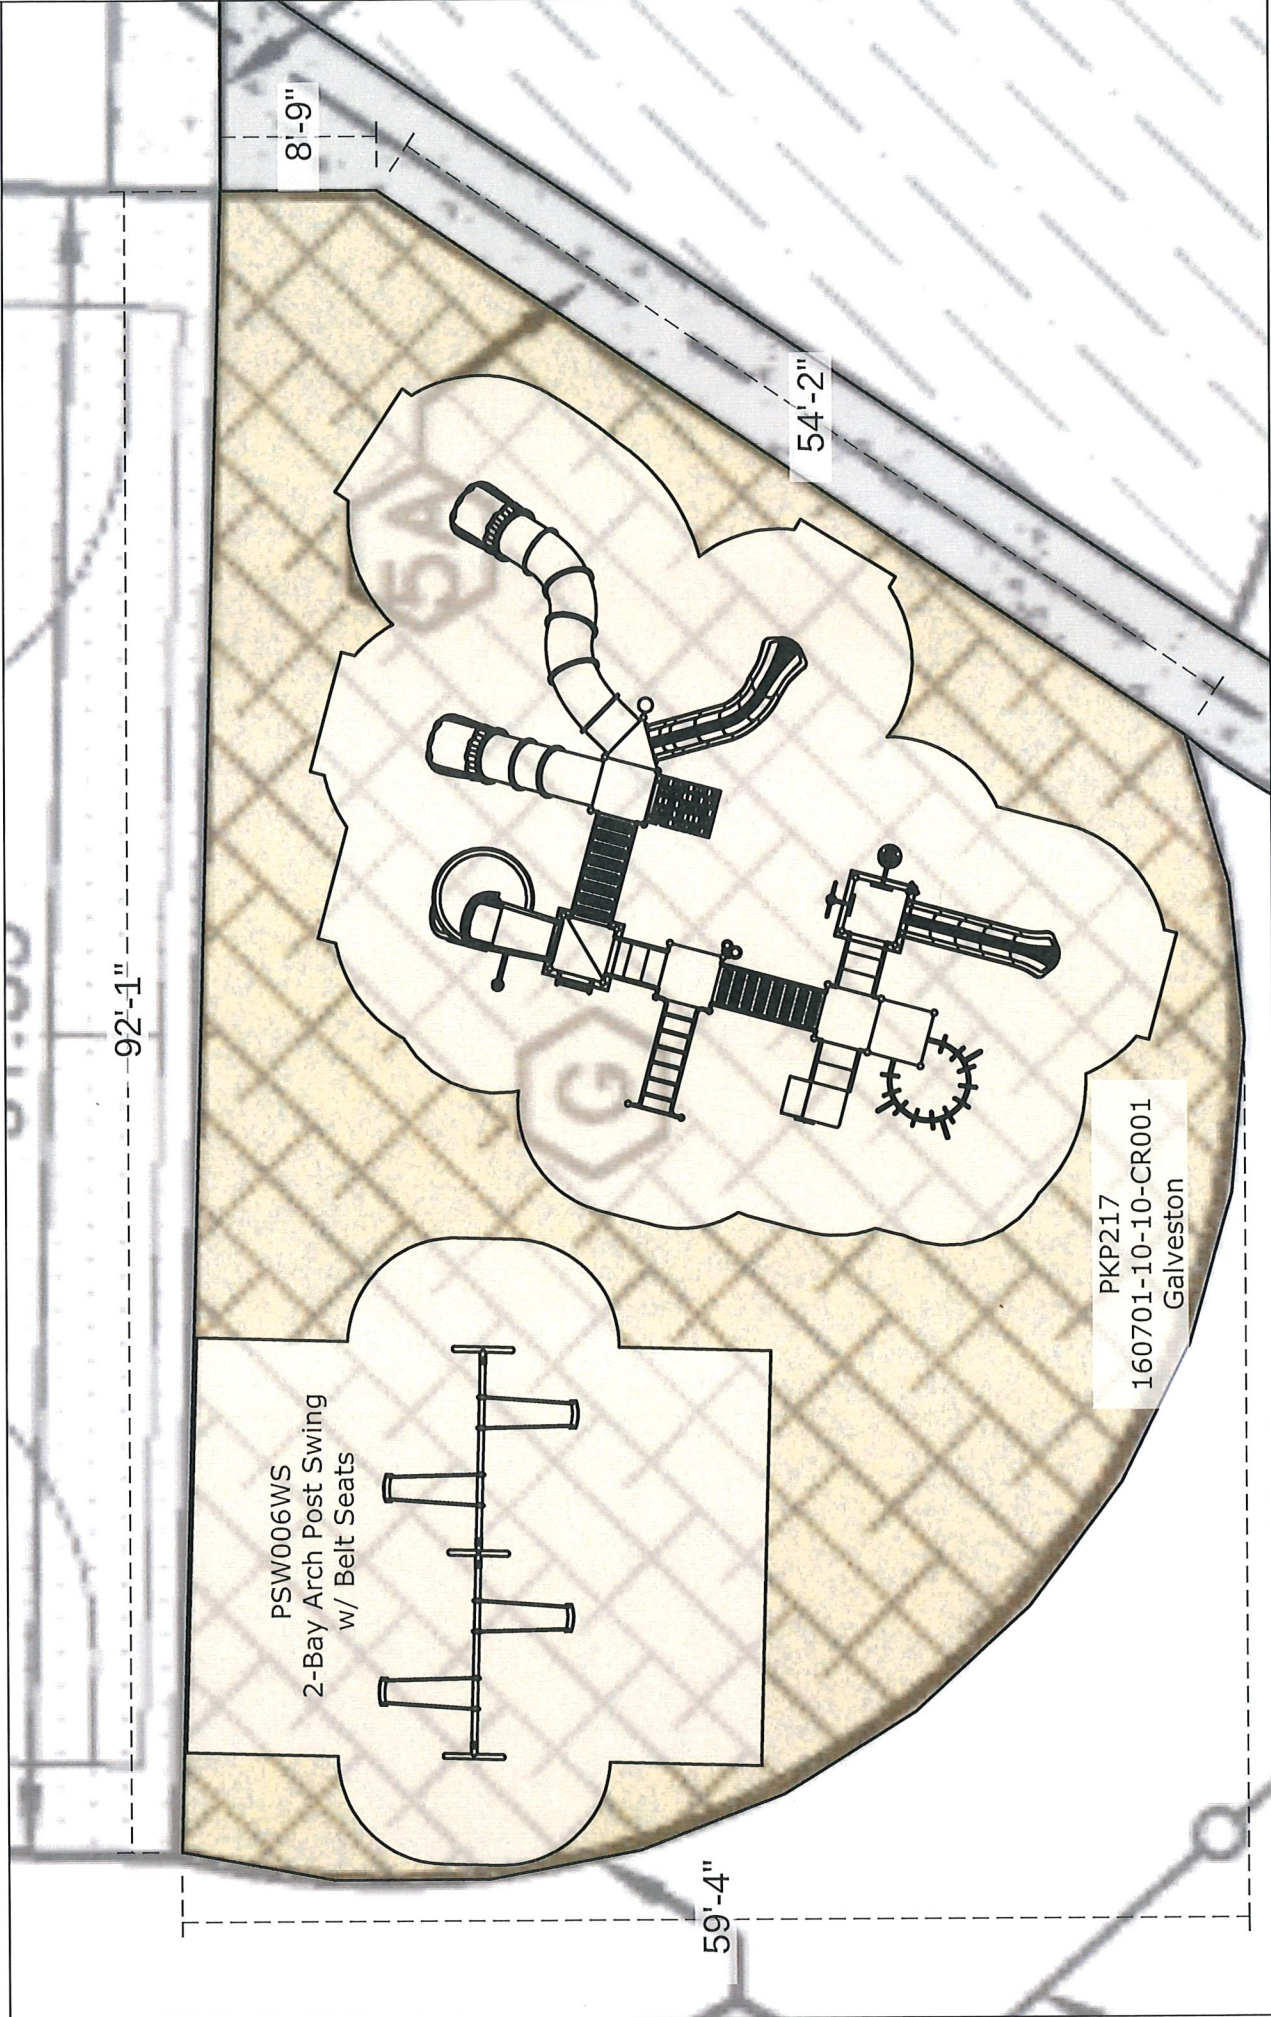

Images

(/cards/3818/D-3818-2311494-7580/PSW006WS-CR022.jpg)

Sellers Central

Model: 160701-10-10-CR051

Download all (<https://seller.playgrounds.com/galleryZip/610/D-610-2311498-7583>)

Images

Sellers Central

160701-10-10-CR051 (1).jpg

Model:

⬇ Download all (<https://seller.playgrounds.com/galleryZip/3818/D-3818-2311493-7579>)

PSW006WSPB (Blue Belt Seats)

Images

(/cards/3818/D-3818-2311493-7579/PSW006WSPB (Blue Belt

Seats).jpg)

Sellers Central

Molanda Company : Dale | Pana IL Elementary School - 3-5thGrade Area 2D 2

Perimeter: ~260 ft
Area: ~4175 ft²

Note: All measurements are based off of client provided site plan top down and will need to be confirmed on site.