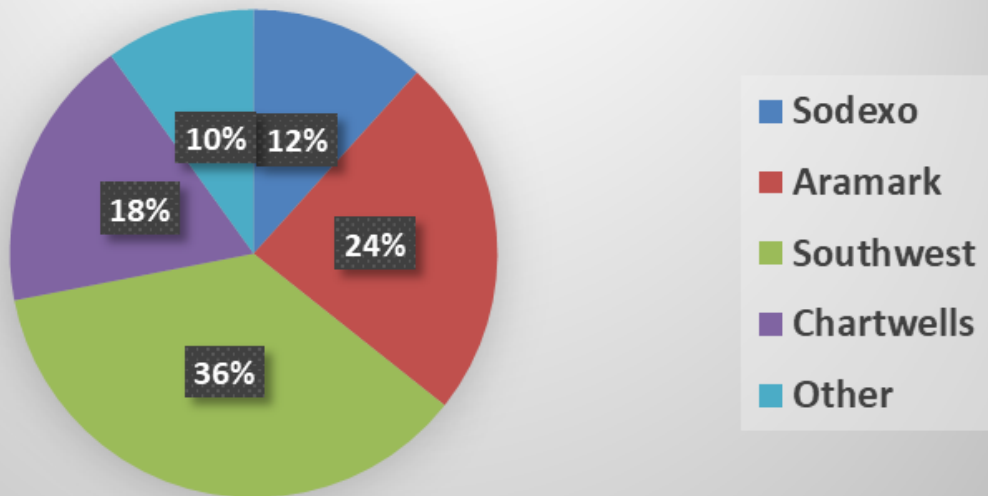

FSMC 2021 MARKET SHARE: 171 TEXAS PUBLIC SCHOOLS

ESC12 DISTRICT	Sodexo	Aramark	Southwest	Chartwells
GATESVILLE ISD	●			
CHINA SPRING ISD	●			
CONNALLY ISD	●			
HILLSBORO ISD				●
LA VEGA ISD		●		
MEXIA ISD			●	
MIDWAY ISD-WACO		●		
ROBINSON ISD	●			
WACO ISD	●