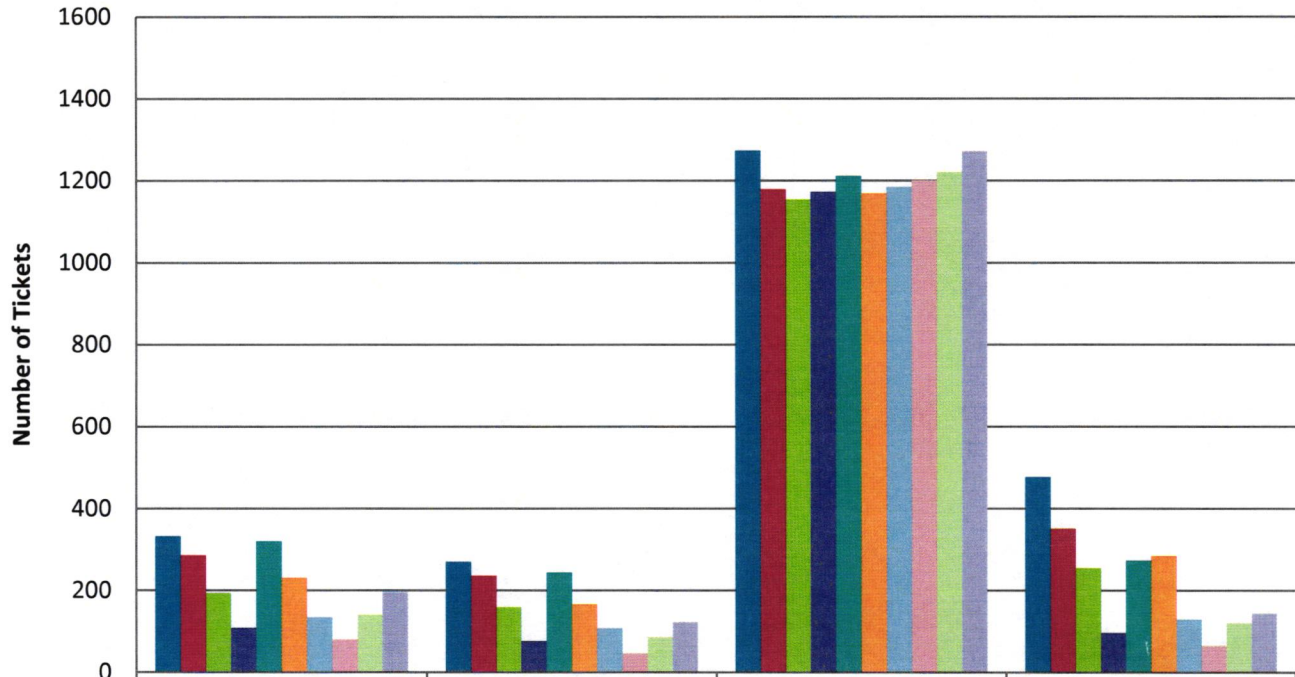

IT Tickets FY20

	Opened during the Month	Opened and Closed during the Month	Total Still Open	Total Closed
■ Sep-19	332	270	1274	478
■ Oct-19	286	236	1179	352
■ Nov-19	194	160	1154	255
■ Dec-19	109	77	1173	98
■ Jan-20	320	244	1212	274
■ Feb-20	231	167	1169	286
■ Mar-20	135	109	1185	131
■ Apr-20	81	47	1201	67
■ May-20	141	87	1221	122
■ Jun-20	197	124	1272	146