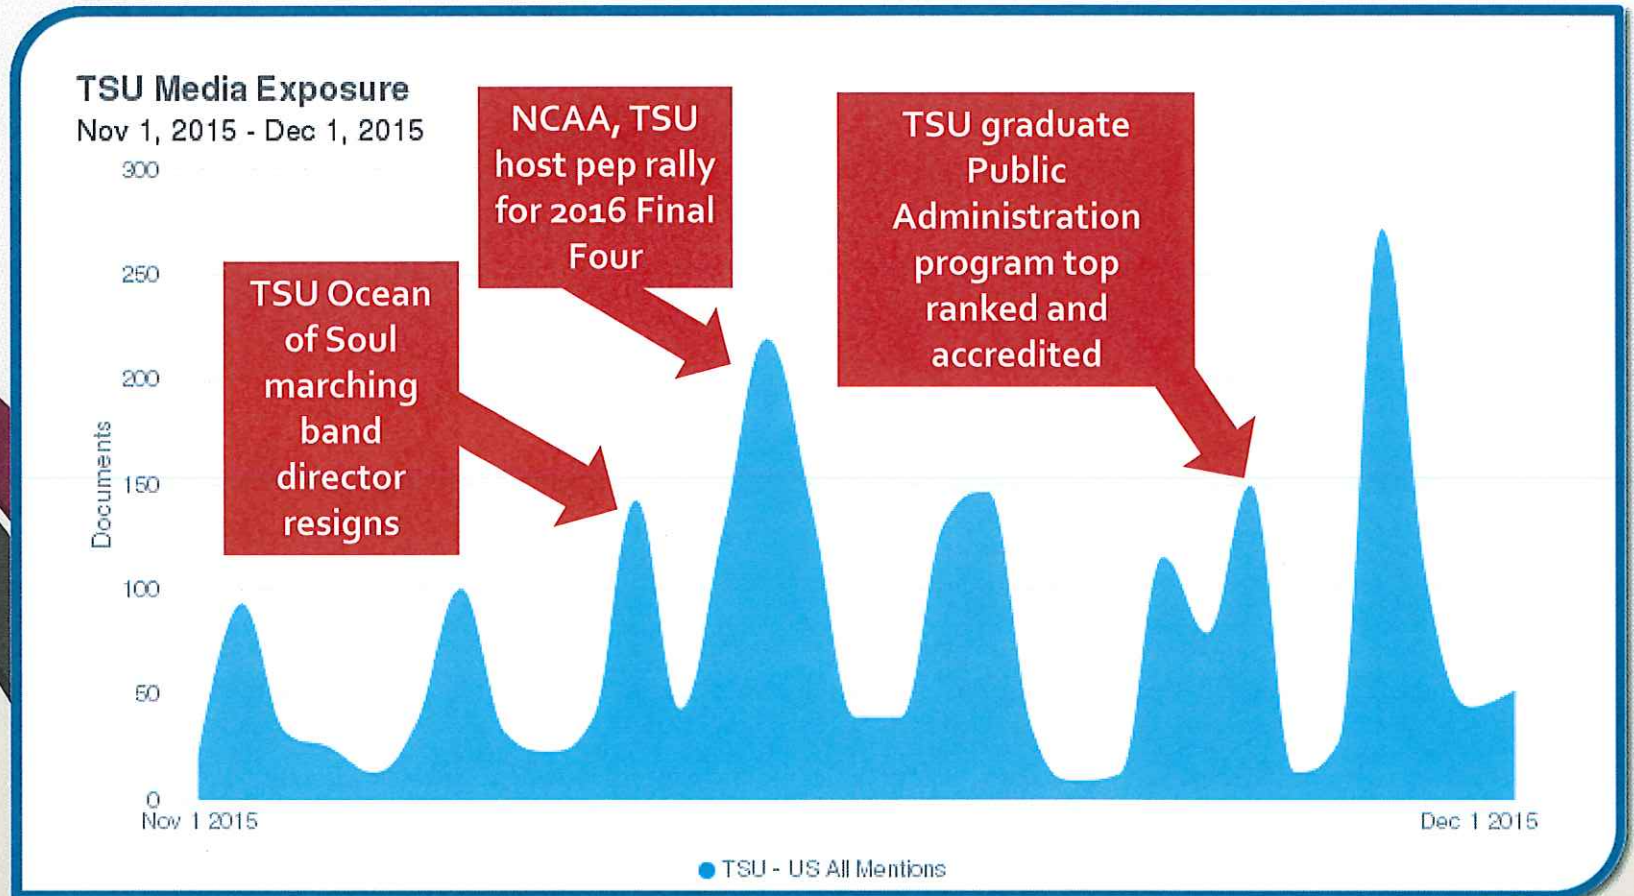

TSU COVERAGE ANALYSIS NOVEMBER 2015