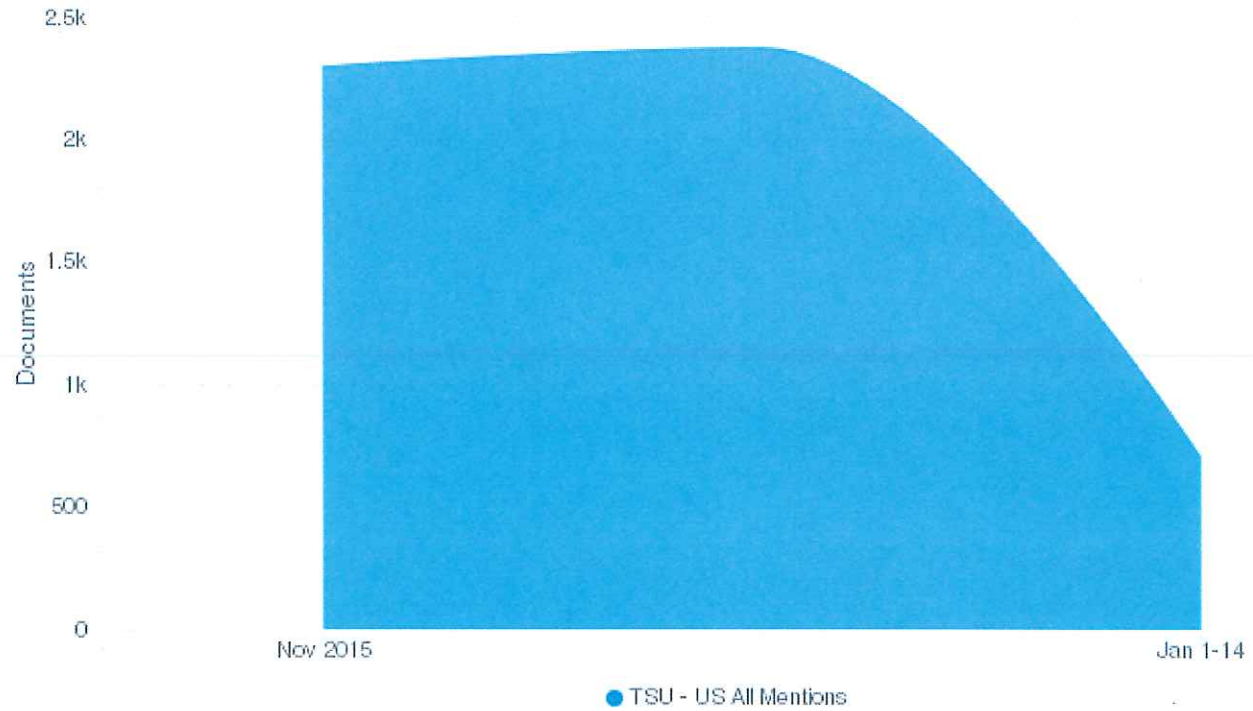

TSU – US ALL MENTIONS

TSU Media Exposure
Nov 1, 2015 - Jan 14, 2016