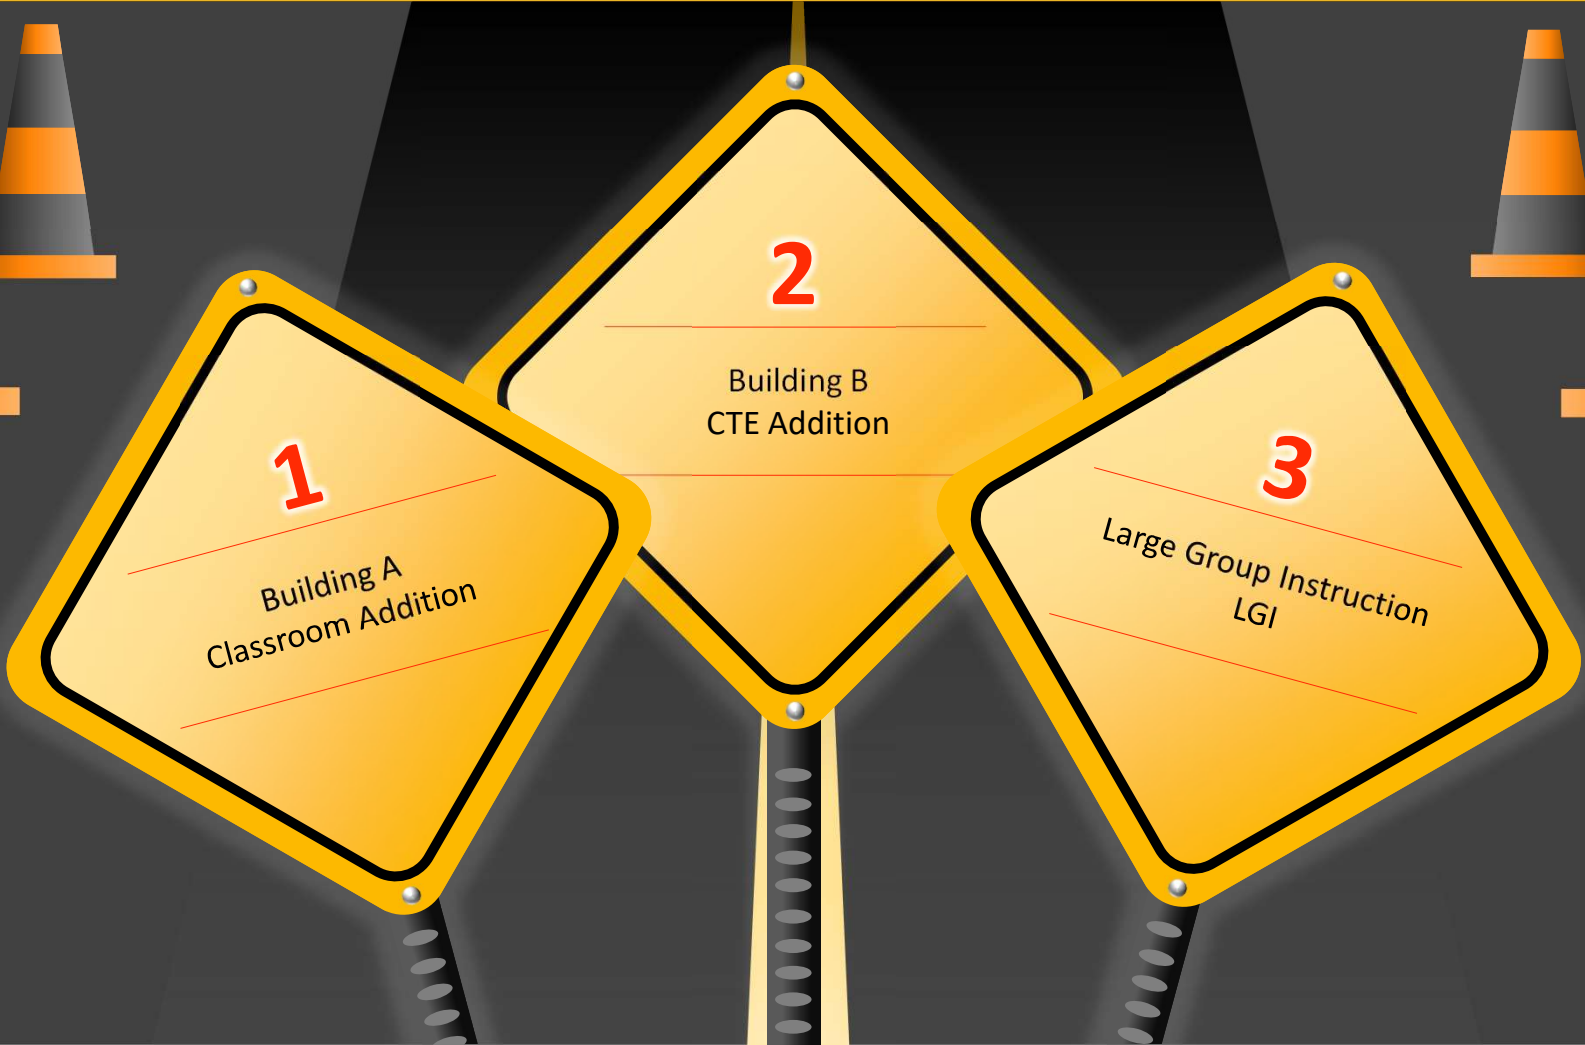

CONSTRUCTION UPDATE

February 10, 2025

1

Crosby High School Addition

2

Cougar Stadium Turf/Track

Crosby High School Addition – Building A - Classrooms

Crosby High School Addition – Building A - Classrooms

Crosby High School Addition – Building B - CTE

5

PHASE 1

- Turf replacement - **Complete**
- Track repair - **Complete**
- Installation of concrete apron - **Complete**

PHASE 2

- Install base mat over rebuilt track areas - **Complete**
- Resurface runways - **Complete**
- Stripe track - **Complete**

Cougar Stadium Turf/Track