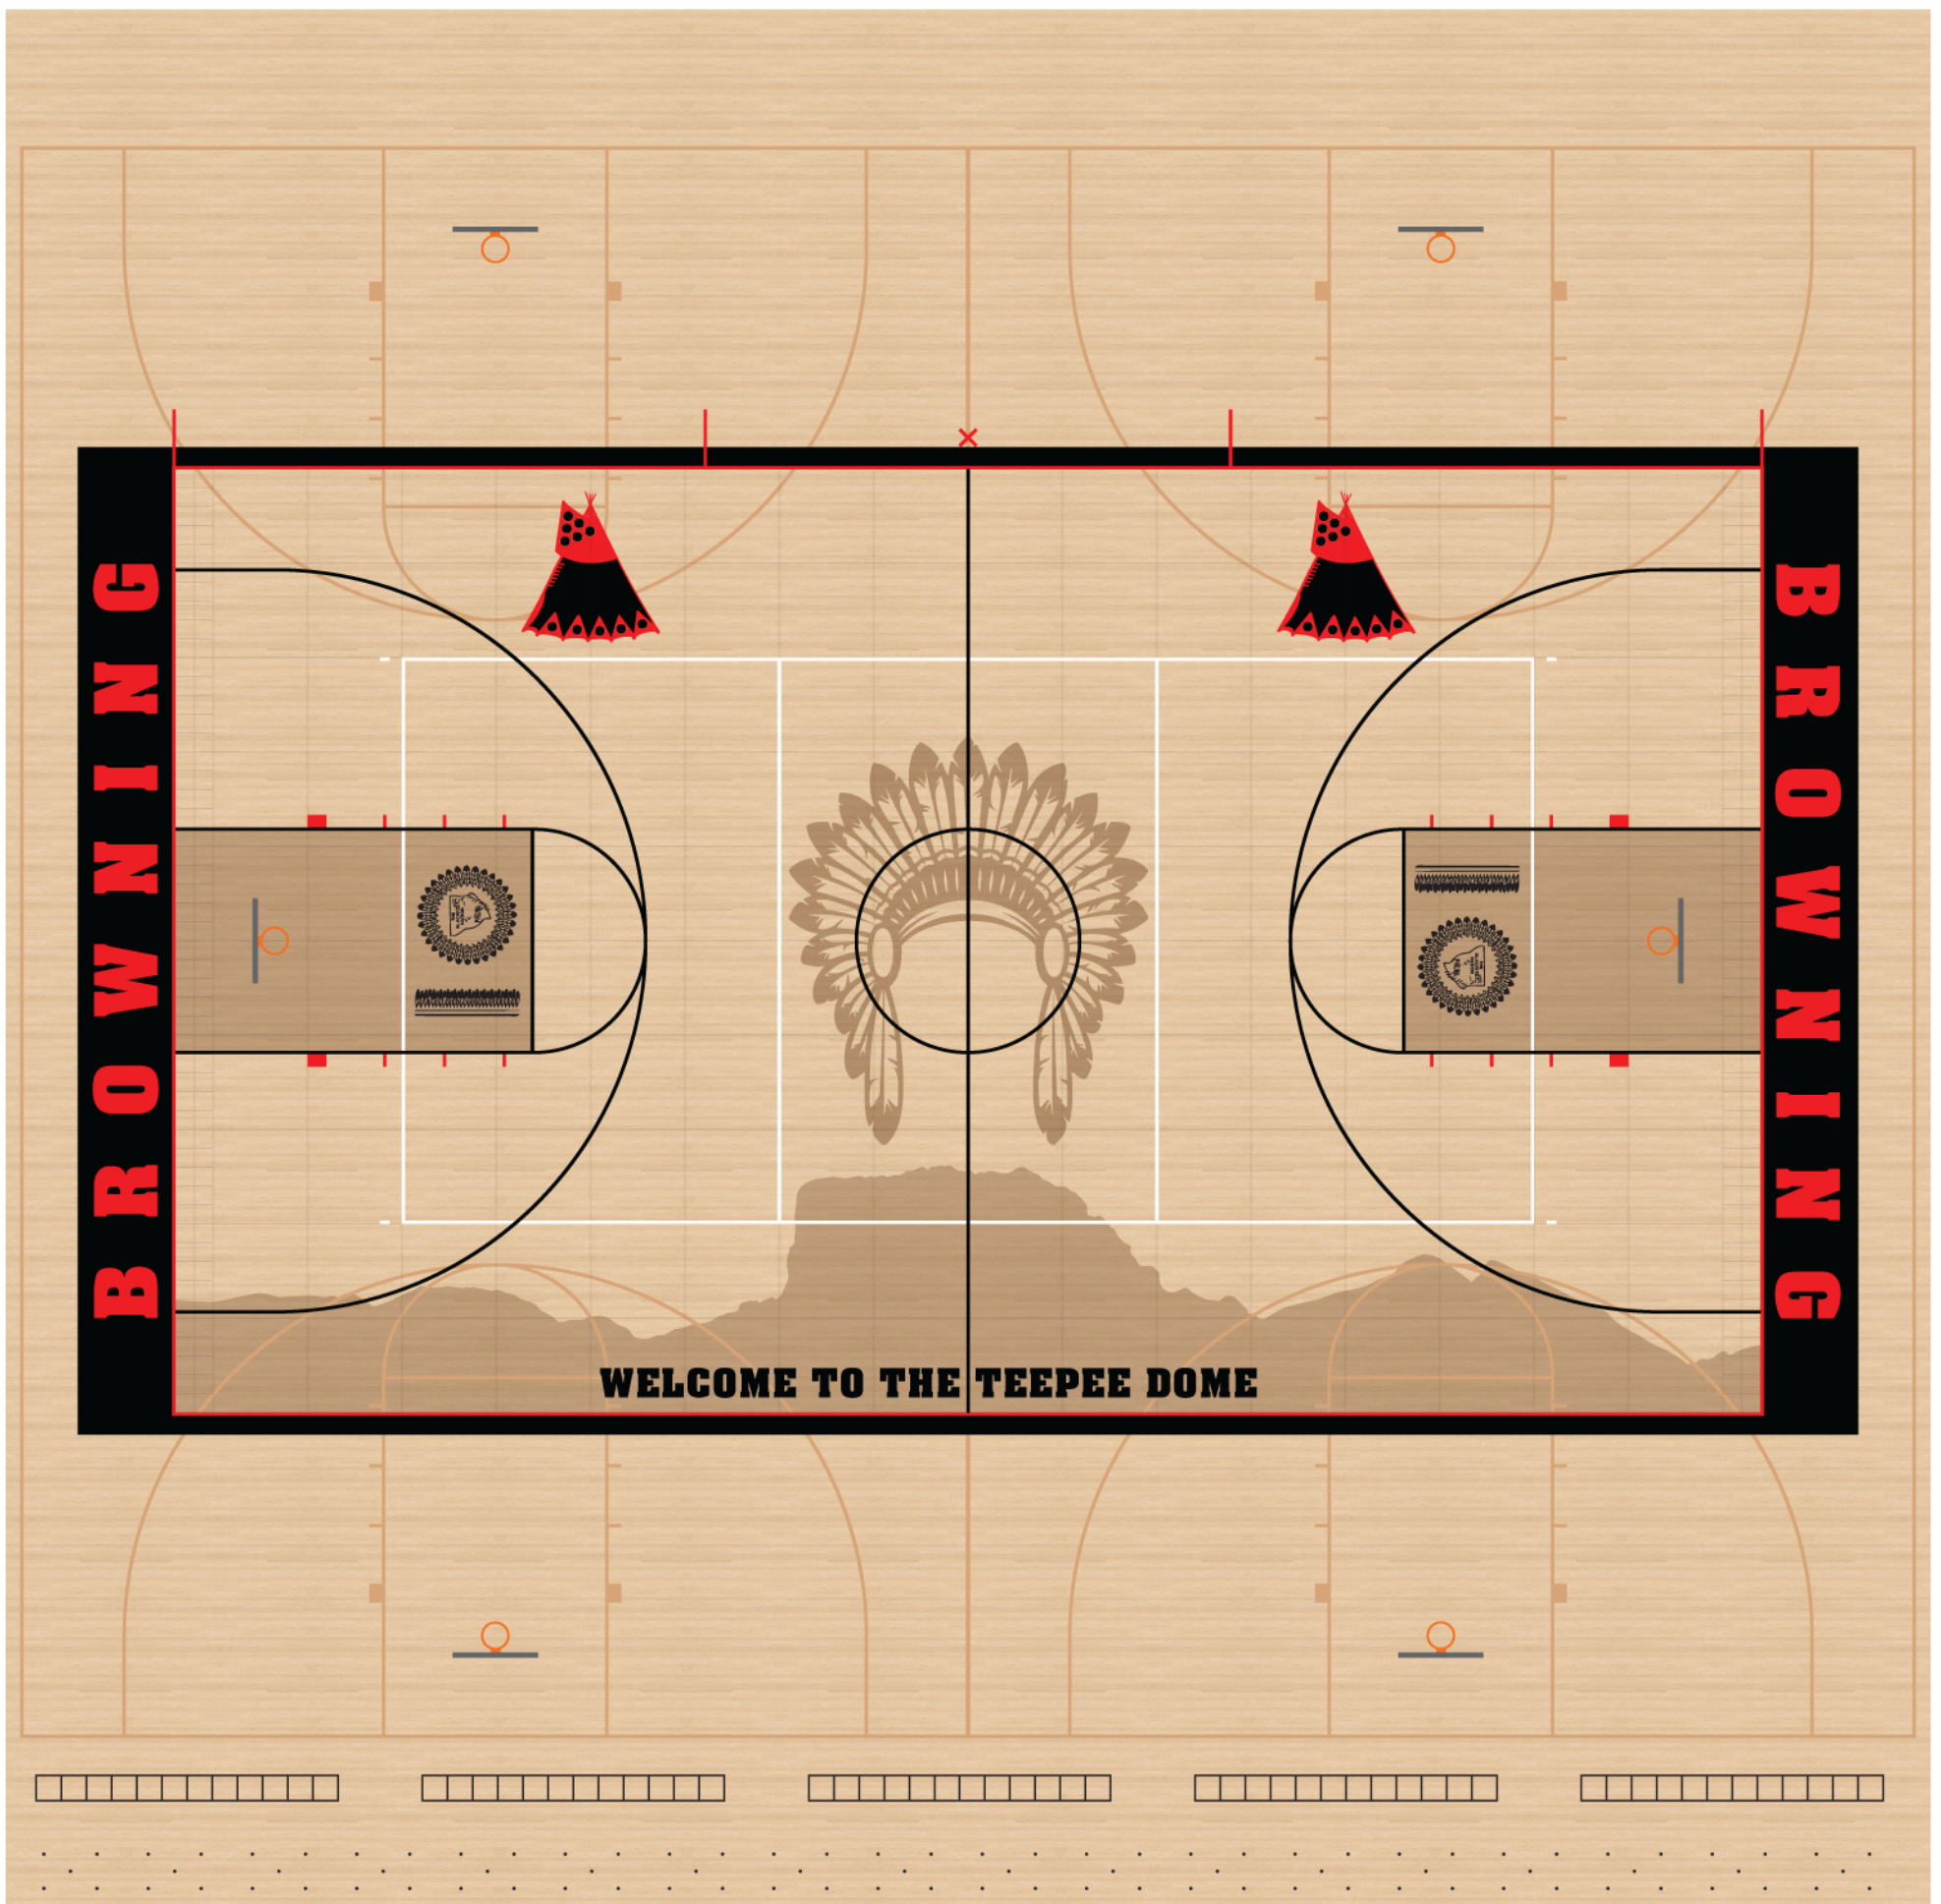

# BROWNING HIGH SCHOOL FLOOR LAYOUT

**WESTERN  
SPORT  
FLOORS**

**WESTERN SPORT FLOORS**  
240 B Expressway  
Missoula, MT 59808  
office: 406.549.1900  
fax: 406.549.1911

**SCALE**

**5'x5'**

**BORDER  
1' x 5'**

**LOGO AND LETTERING INFORMATION**

"BROWNING" letterings sized at 3.5' tall x 40' wide

"Headdress" logo sized at 28.4' tall x 25' wide

"WELCOME TO THE TEEPEE DOME" lettering sized at 1.6' tall x 40' wide

"Teepee" logos sized at 8' tall x 7.3' wide

"Blackfoot Flag" logos sized at 5.6' tall x 8' wide