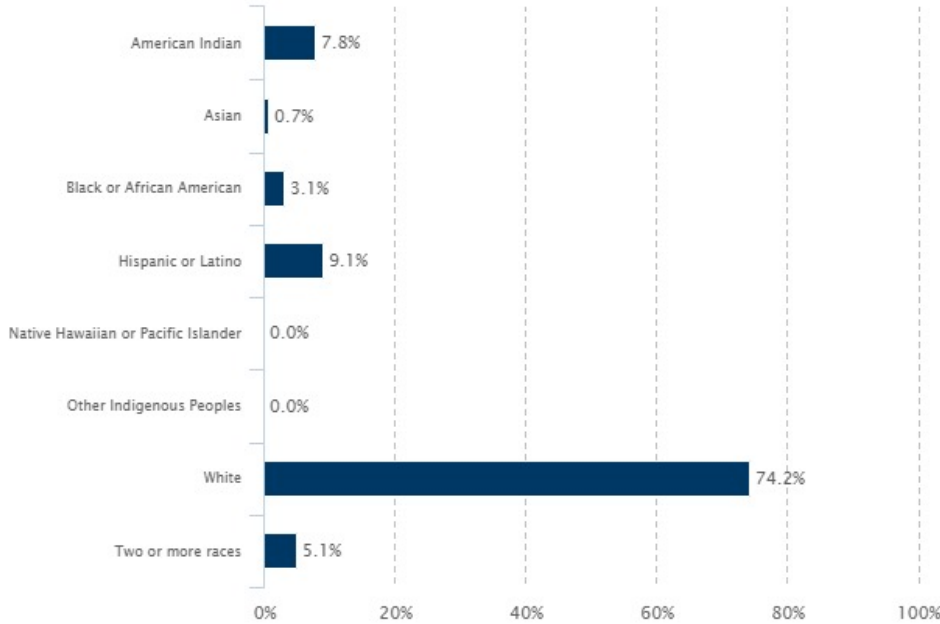

Red Wing Public School District
 Year: 2024 Demographics: All Students

2024 Enrollment by Race/Ethnicity

Note: Data are reported by fiscal year based on October 1 enrollment for the most recent year available. The fiscal year is the year in which the school year ends (e.g., 2017 is the 2016-2017 school year).

Race/Ethnicity	Count	Percent
American Indian	174	7.8%
Asian	16	0.7%
Black or African American	69	3.1%
Hispanic or Latino	202	9.1%
Native Hawaiian or Pacific Islander	0	0.0%
Other Indigenous Peoples	1	0.0%
White	1,655	74.2%
Two or more races	114	5.1%
All students	2,231	100.0%