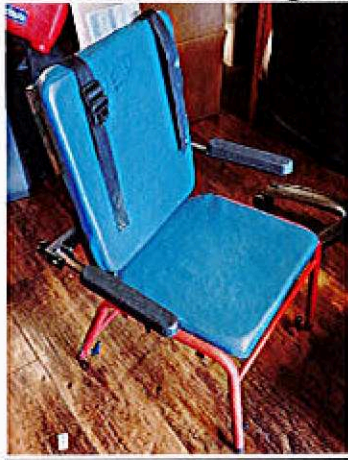

SpEd Surplus Items

1. Automatic Childs wheelchair w/ headrest (NO Charging Cable)

2. 3 Walkers- each is different

3. Miscellaneous Cushions

Large 1/2 circles

Toddler Headrest

4. Container Of Miscellaneous Classroom Items

5. Toddler Calming Chair

6. Inflatable Raft & Kids Tent

7. Miscellaneous Classroom Items.

8. DIAL 3 Assessment Kit

9. Chicco Toddler Chair

10. Toshiba 27 inch VHF TV

11. Miscellaneous Dolls.

12. 6 Clear Plastic Containers