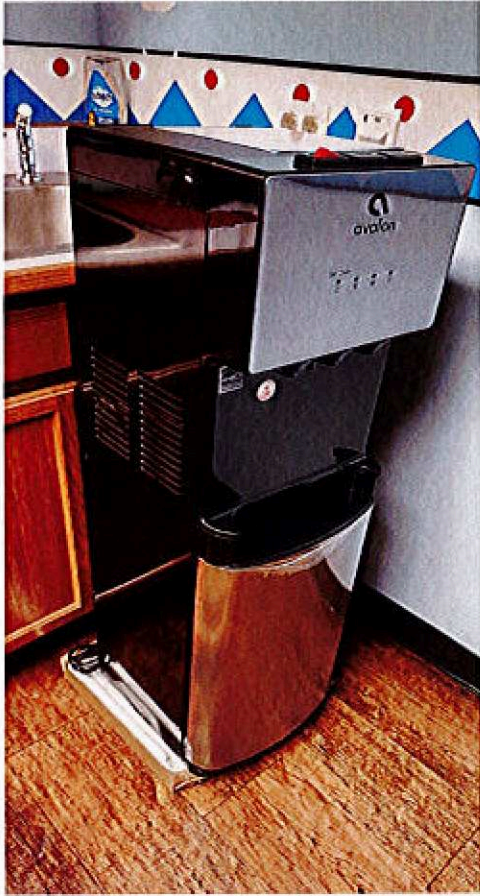

SpEd Surplus Items

1. Automatic Childs wheelchair w/ headrest (NO Charging Cable)

2. 3 Walkers- each is different

3. Miscellaneous Cushions

Large 1/2 circles

Toddler Headrest

4. Container Of Miscellaneous Classroom Items

5. Toddler Calming Chair

6. Inflatable Raft & Kids Tent

7. Miscellaneous Classroom Items.

8. DIAL 3 Assessment Kit

9. Chicco Toddler Chair

10. Toshiba 27 inch VHF TV

11. Miscellaneous Dolls.

12. 6 Clear Plastic Containers

13. Miscellaneous Office Supplies

14. Canon Faxphone Fax/Copy Machine- NO POWER CORD

15. "Everyday Counts" Level 1 Math Kit.

16. 2 Chairs

17. Blue Shelf- 2.5 ft tall

18. Bulletin Board Décor

19. Large filing cabinet.

20. Green Team Top

21. Misc track stuff

22. Collapsible Storage containers on wheels

23. Bucket of Wooden Shapes

24. Large table

25. Avalon water filter/cooler, has hot and cold dispensers. Brand new. Does need to be hooked into a water line.