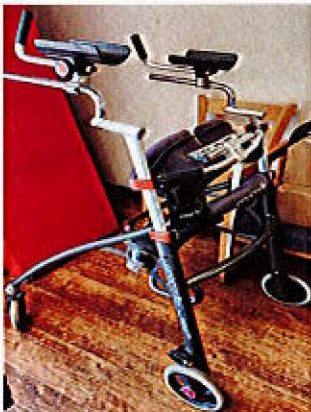

SpEd Surplus Items

1. Automatic Childs wheelchair w/ headrest (NO Charging Cable)

2. 3 Walkers- each is different

3. Miscellaneous Cushions

Large 1/2 circles

Toddler Headrest

4. Container Of Miscellaneous Classroom Items

5. Toddler Calming Chair

6. Inflatable Raft & Kids Tent

7. Miscellaneous Classroom Items.

8. DIAL 3 Assessment Kit

9. Chicco Toddler Chair

10. Toshiba 27 inch VHF TV

11. Miscellaneous Dolls.

12. 6 Clear Plastic Containers