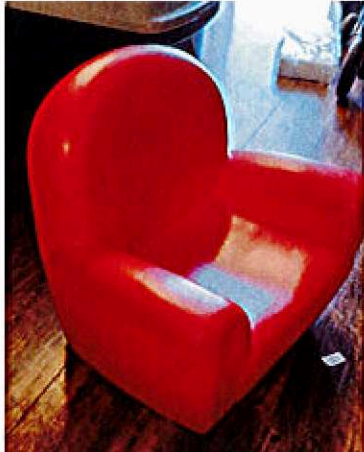

SpEd Surplus Items

1. Automatic Childs wheelchair w/ headrest (NO Charging Cable)

2. 3 Walkers- each is different

3. Miscellaneous Cushions

Large 1/2 circles

Toddler Headrest

4. Container Of Miscellaneous Classroom Items

5. Toddler Calming Chair

6. Inflatable Raft & Kids Tent

7. Miscellaneous Classroom Items.

8. DIAL 3 Assessment Kit

9. Chicco Toddler Chair

10. Toshiba 27 inch VHF TV

11. Miscellaneous Dolls.

12. 6 Clear Plastic Containers