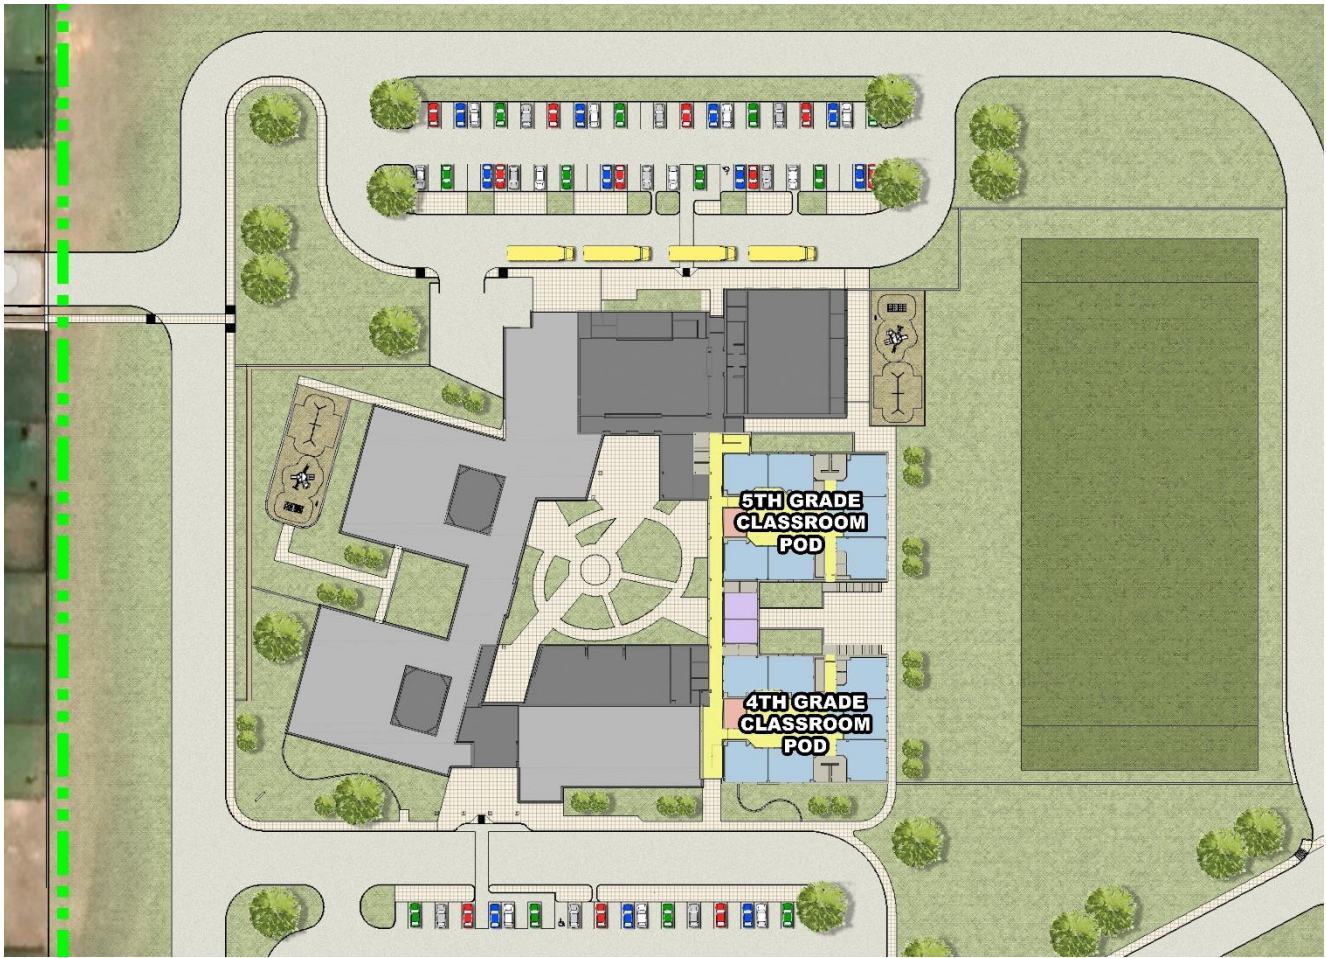

## Current Progress

Overall Composite Site Plan

Parent Site Circulation

Bus Circulation

Emergency Vehicular Circulation

Composite First Level – Floor Plan

Entry Vestibule

Administration Area

Academic Pod - Kindergarten

Academic Pod – 1<sup>st</sup> Grade

Academic Pod – 2<sup>nd</sup> Grade

Academic Pod – 3<sup>rd</sup> Grade

Active Zone – Cafeteria, Music and Art

Gymnasium / Storm Shelter

Composite Second Level – Floor Plan

Academic Pod – 4<sup>th</sup> Grade

Academic Pod – 5<sup>th</sup> Grade

Outdoor Learning Hub

Conceptual Design Renderings

Conceptual Design Renderings

Conceptual Design Renderings

Conceptual Design Renderings