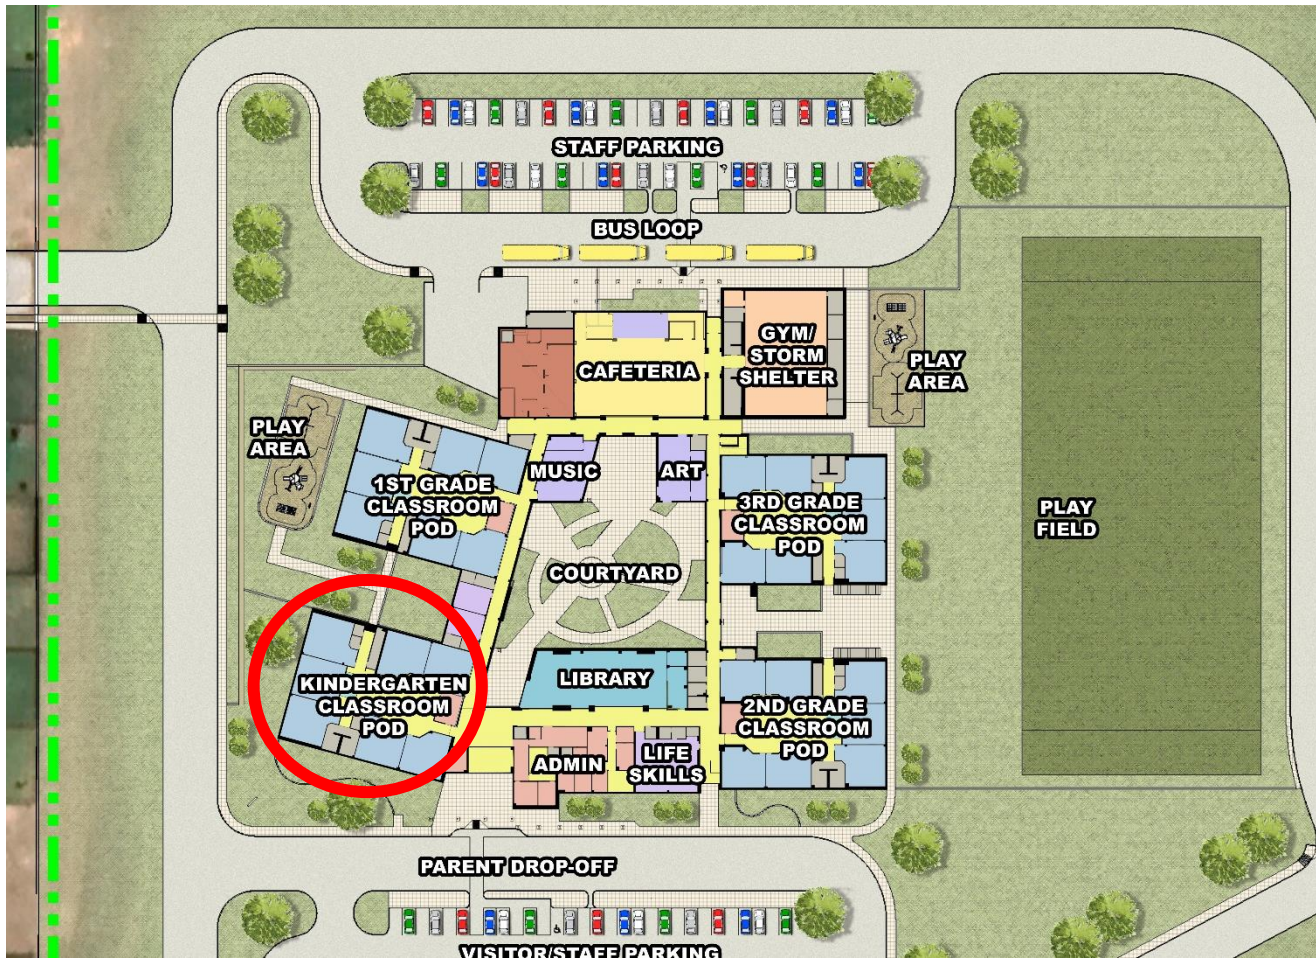

## Current Progress

Overall Composite Site Plan

Parent Site Circulation

Bus Circulation

Emergency Vehicular Circulation

Composite First Level – Floor Plan

Entry Vestibule

Administration Area

Academic Pod - Kindergarten

Academic Pod – 1<sup>st</sup> Grade

Academic Pod – 2<sup>nd</sup> Grade

Academic Pod – 3<sup>rd</sup> Grade

Active Zone – Cafeteria, Music and Art

Gymnasium / Storm Shelter

Composite Second Level – Floor Plan