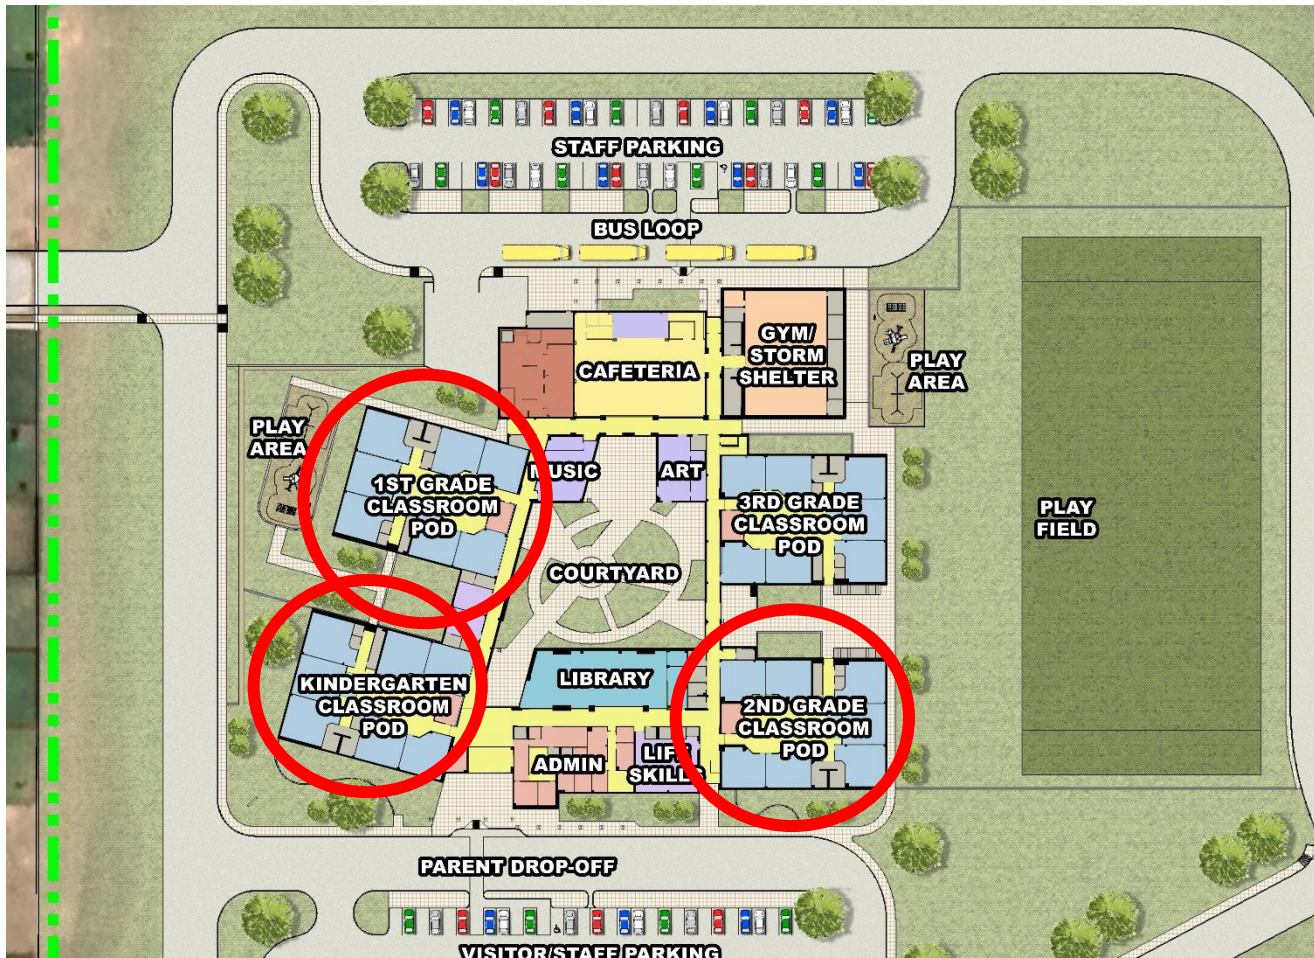

## Current Progress

Overall Composite Site Plan

Parent Site Circulation

Bus Circulation

Emergency Vehicular Circulation

Composite First Level – Floor Plan

Entry Vestibule

Administration Area

Academic Pod - Kindergarten

Academic Pod – 1<sup>st</sup> Grade

Academic Pod – 2<sup>nd</sup> Grade

Academic Pod – 3<sup>rd</sup> Grade

Active Zone – Cafeteria, Music and Art

Gymnasium / Storm Shelter

Composite Second Level – Floor Plan