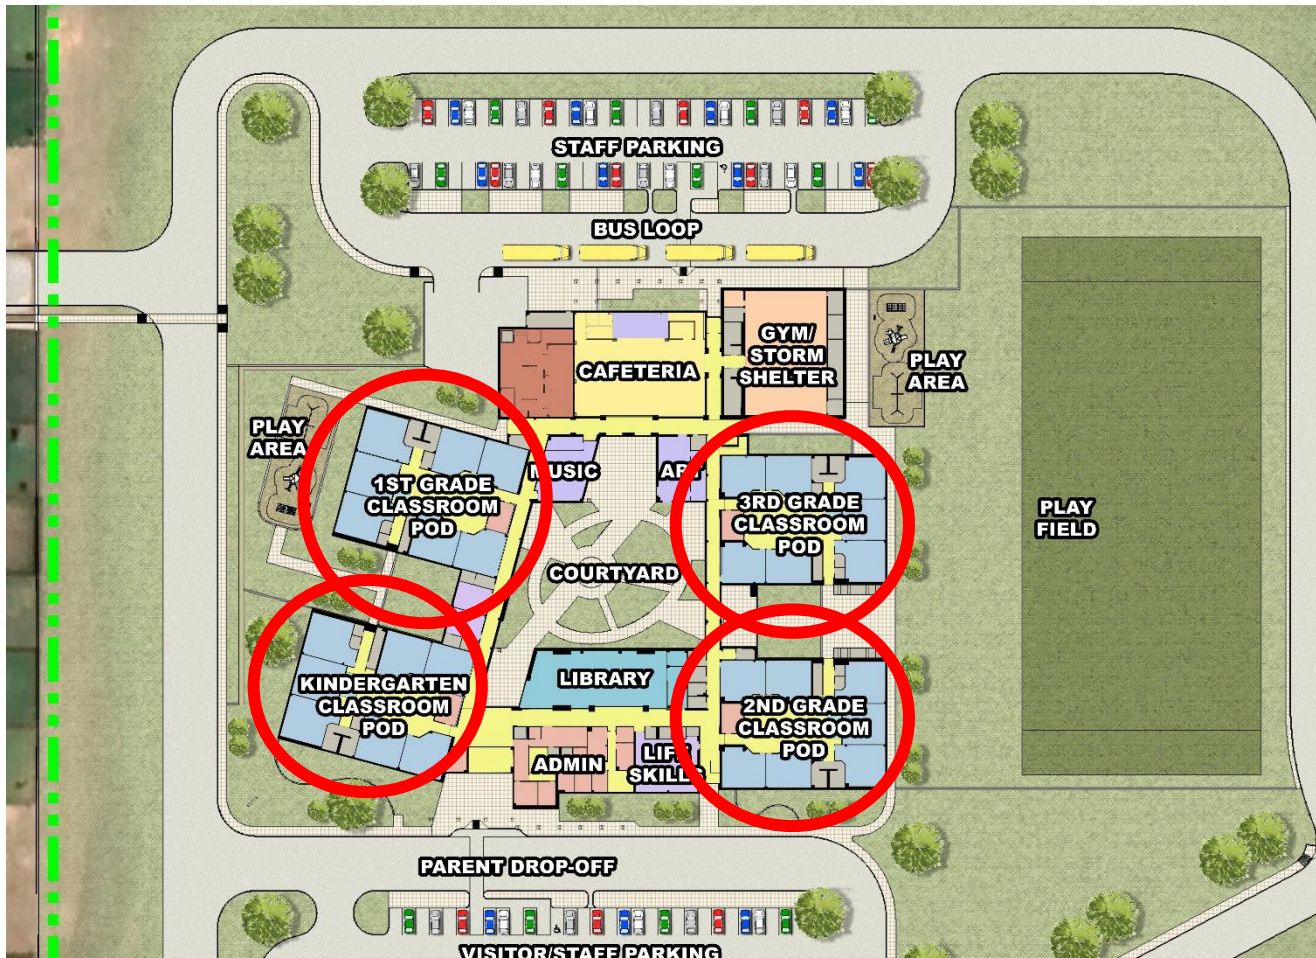

## Current Progress

Overall Composite Site Plan

Parent Site Circulation

Bus Circulation

Emergency Vehicular Circulation

Composite First Level – Floor Plan

Entry Vestibule

Administration Area

Academic Pod - Kindergarten

Academic Pod – 1<sup>st</sup> Grade

Academic Pod – 2<sup>nd</sup> Grade

Academic Pod – 3<sup>rd</sup> Grade

Active Zone – Cafeteria, Music and Art

Gymnasium / Storm Shelter

Composite Second Level – Floor Plan

Academic Pod – 4<sup>th</sup> Grade

Academic Pod – 5<sup>th</sup> Grade

Outdoor Learning Hub

Conceptual Design Renderings

Conceptual Design Renderings

Conceptual Design Renderings

Conceptual Design Renderings