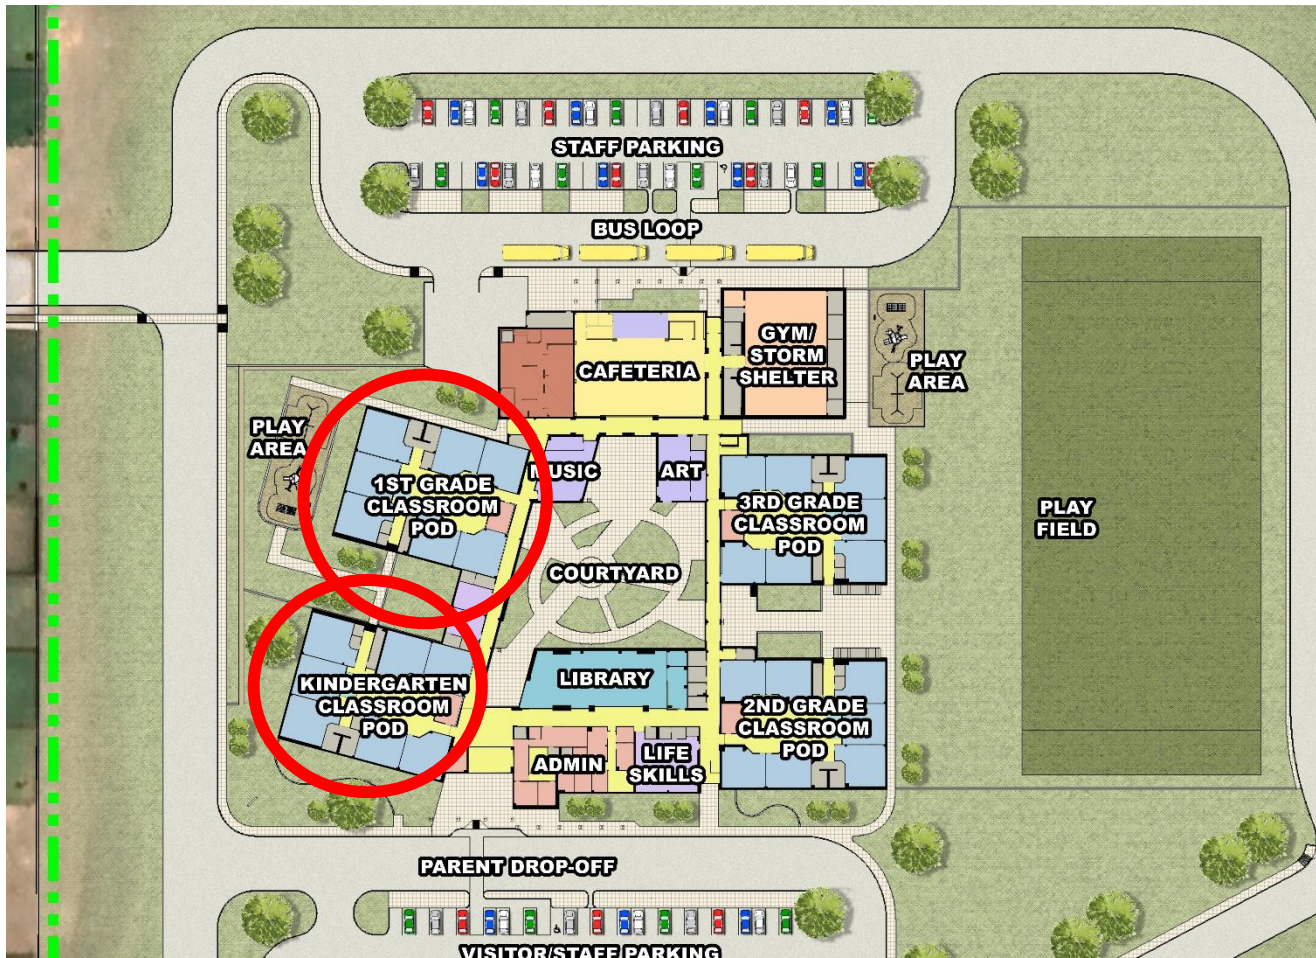

## Current Progress

Overall Composite Site Plan

Parent Site Circulation

Bus Circulation

Emergency Vehicular Circulation

Composite First Level – Floor Plan

Entry Vestibule

Administration Area

Academic Pod - Kindergarten

Academic Pod – 1<sup>st</sup> Grade

Academic Pod – 2<sup>nd</sup> Grade

Academic Pod – 3<sup>rd</sup> Grade

Active Zone – Cafeteria, Music and Art

Gymnasium / Storm Shelter

Composite Second Level – Floor Plan