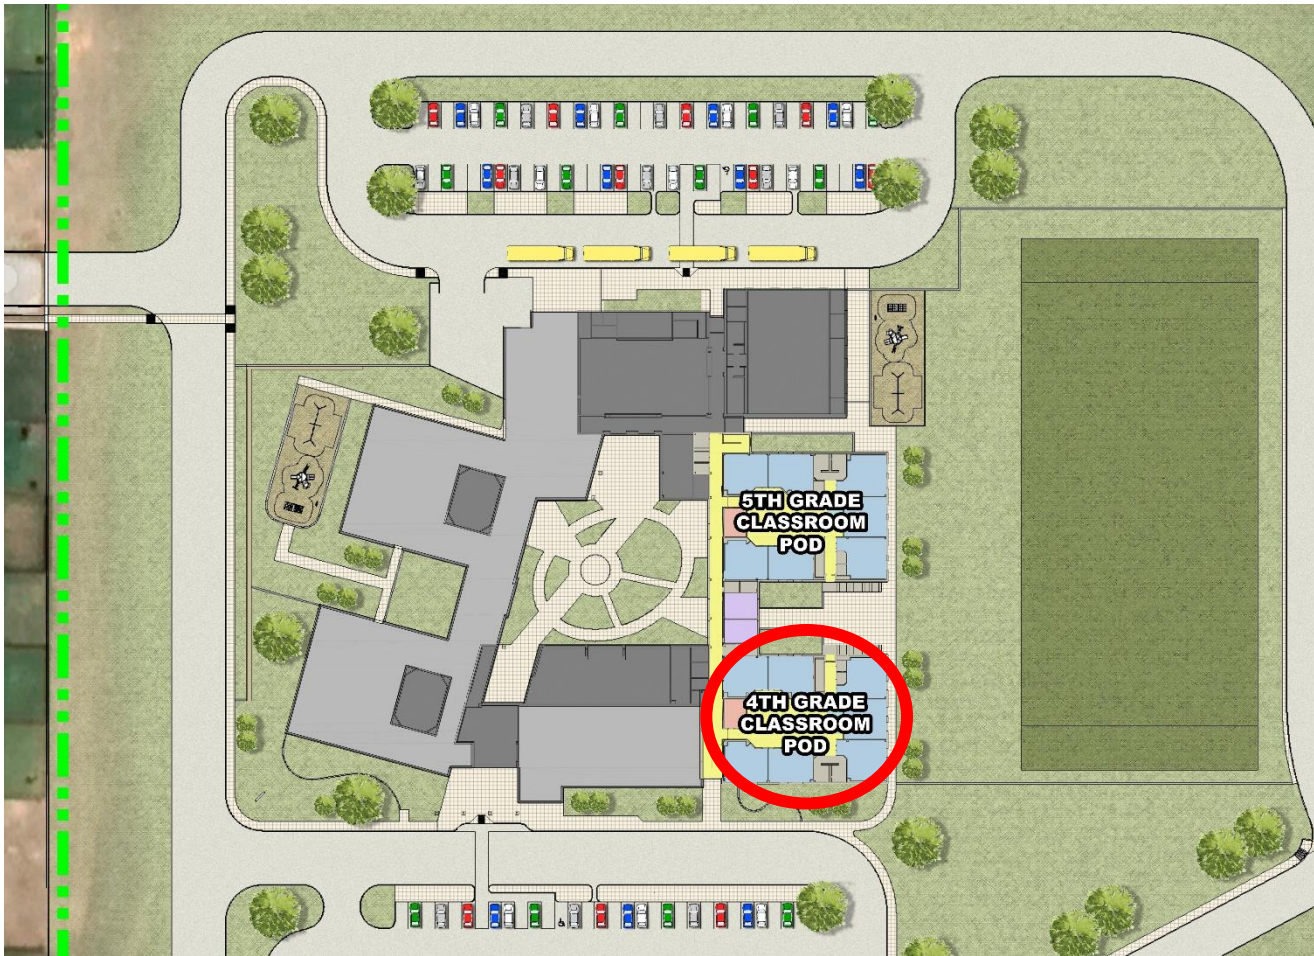

## Current Progress

Overall Composite Site Plan

Parent Site Circulation

Bus Circulation

Emergency Vehicular Circulation

Composite First Level – Floor Plan

Entry Vestibule

Administration Area

Academic Pod - Kindergarten

Academic Pod – 1<sup>st</sup> Grade

Academic Pod – 2<sup>nd</sup> Grade

Academic Pod – 3<sup>rd</sup> Grade

Active Zone – Cafeteria, Music and Art

Gymnasium / Storm Shelter

Composite Second Level – Floor Plan

Academic Pod – 4<sup>th</sup> Grade

Academic Pod – 5<sup>th</sup> Grade

Outdoor Learning Hub

Conceptual Design Renderings

Conceptual Design Renderings

Conceptual Design Renderings

Conceptual Design Renderings