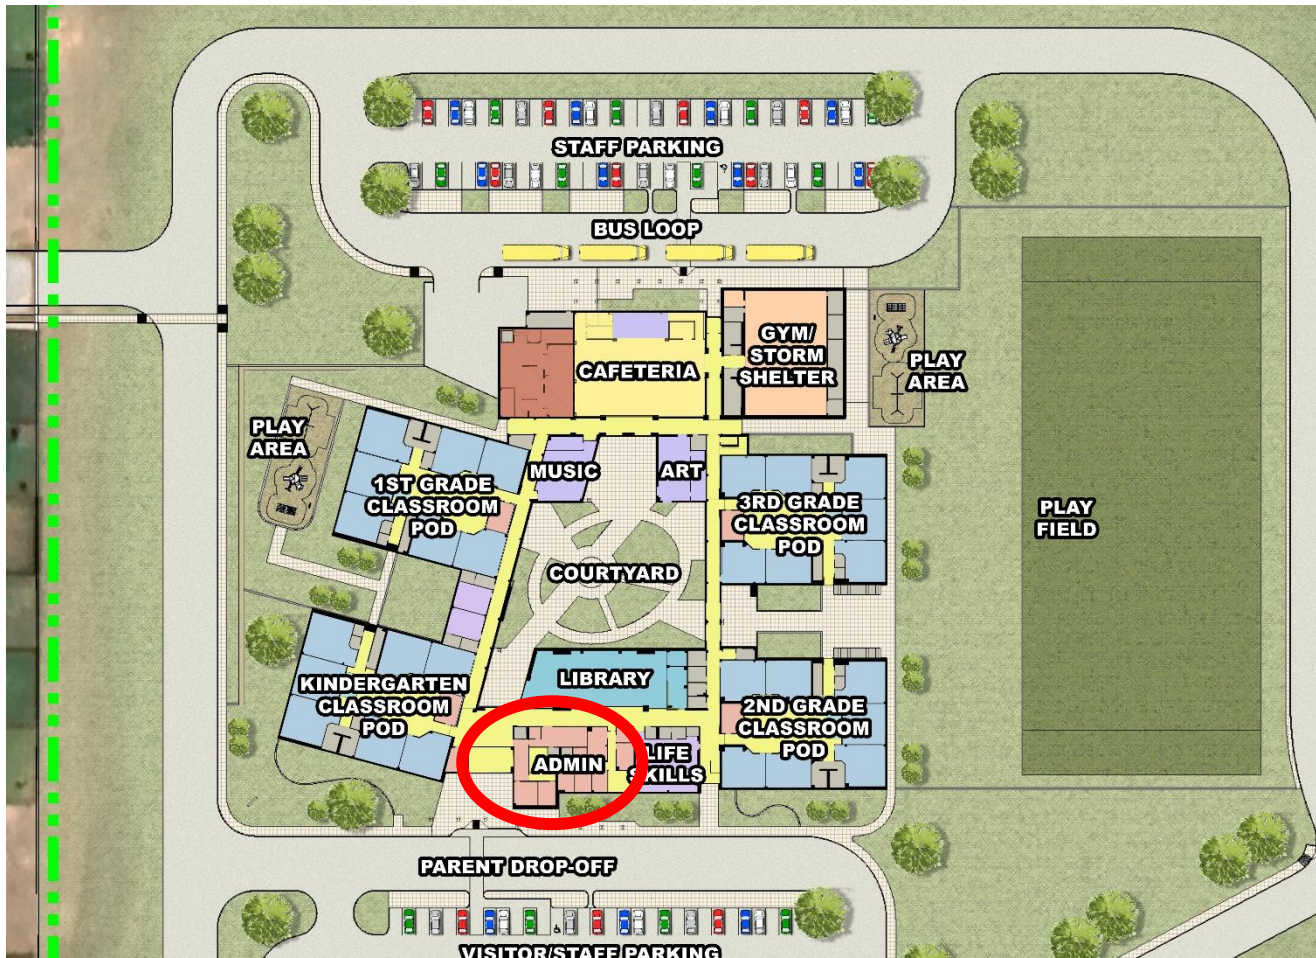

## Current Progress

Overall Composite Site Plan

Parent Site Circulation

Bus Circulation

Emergency Vehicular Circulation

Composite First Level – Floor Plan

Entry Vestibule

Administration Area

Academic Pod - Kindergarten

Academic Pod – 1<sup>st</sup> Grade

Academic Pod – 2<sup>nd</sup> Grade

Academic Pod – 3<sup>rd</sup> Grade

Active Zone – Cafeteria, Music and Art

Gymnasium / Storm Shelter

Composite Second Level – Floor Plan