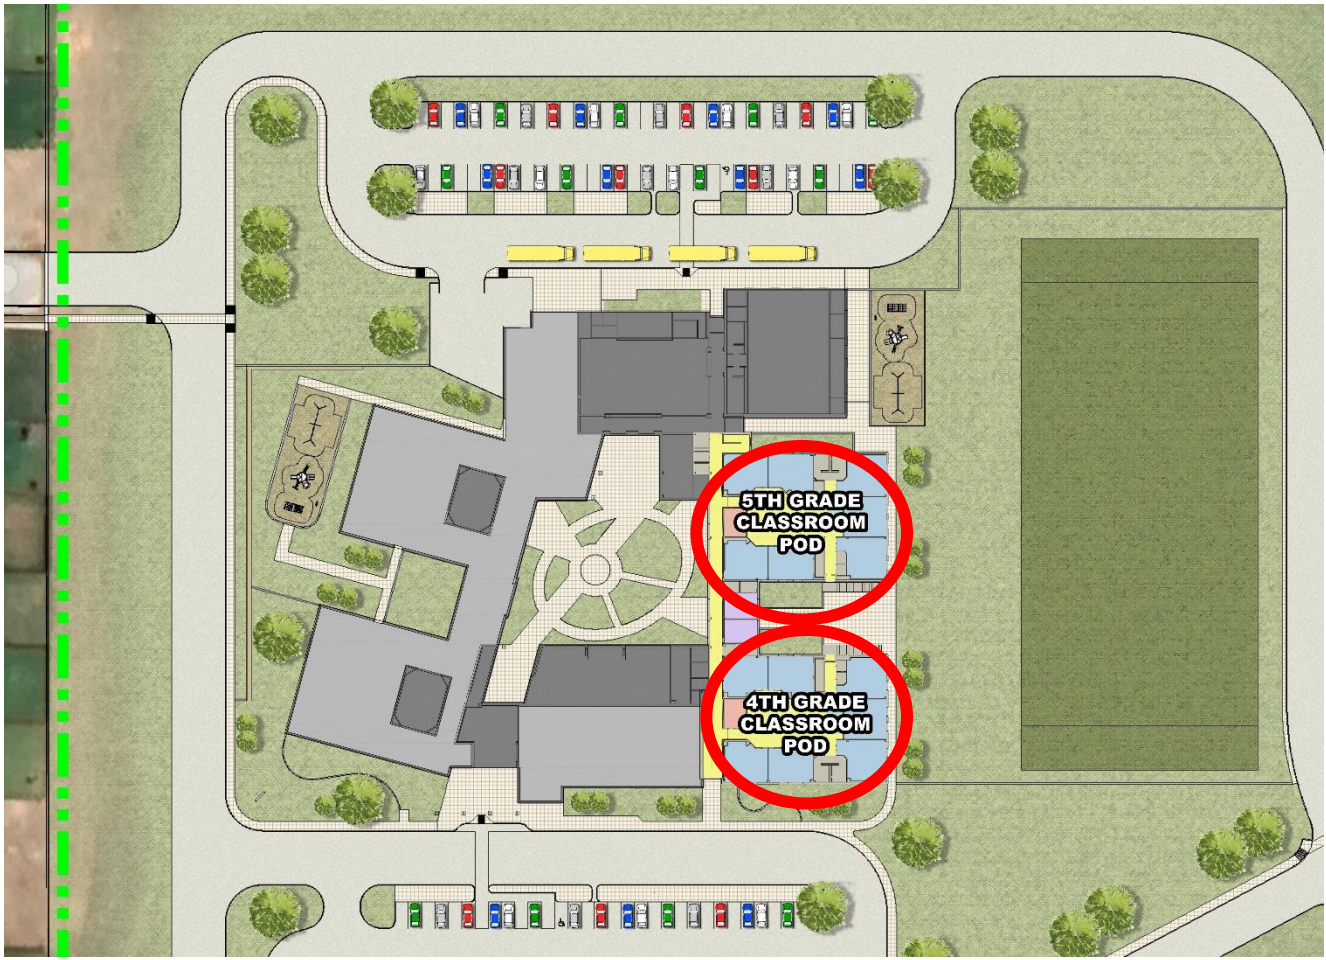

## Current Progress

Overall Composite Site Plan

Parent Site Circulation

Bus Circulation

Emergency Vehicular Circulation

Composite First Level – Floor Plan

Entry Vestibule

Administration Area

Academic Pod - Kindergarten

Academic Pod – 1<sup>st</sup> Grade

Academic Pod – 2<sup>nd</sup> Grade

Academic Pod – 3<sup>rd</sup> Grade

Active Zone – Cafeteria, Music and Art

Gymnasium / Storm Shelter

Composite Second Level – Floor Plan

Academic Pod – 4<sup>th</sup> Grade

Academic Pod – 5<sup>th</sup> Grade

Outdoor Learning Hub

Conceptual Design Renderings

Conceptual Design Renderings

Conceptual Design Renderings

Conceptual Design Renderings