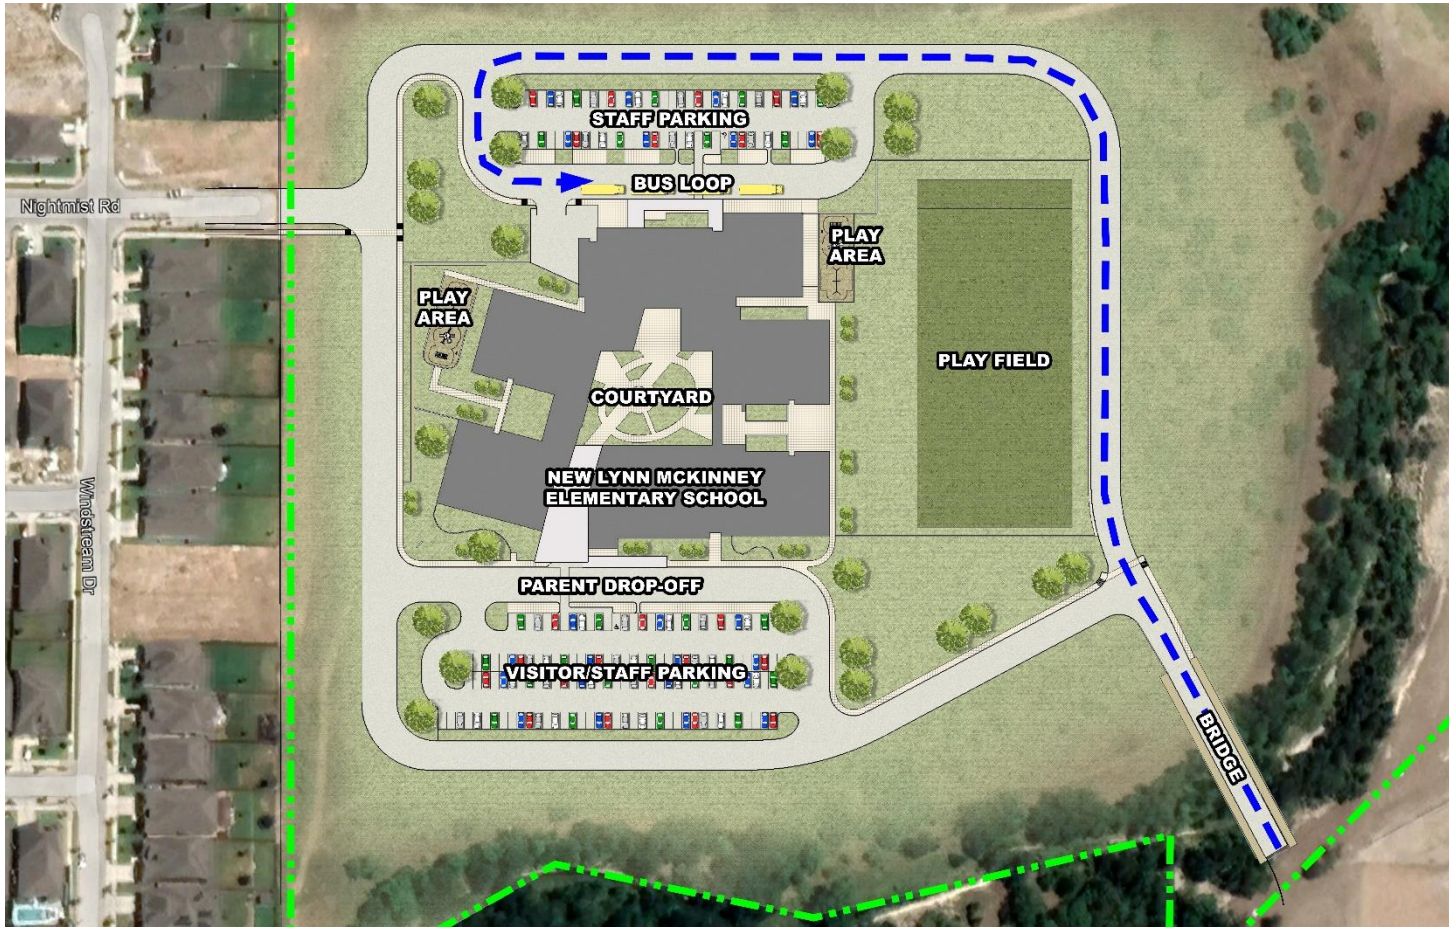

## Current Progress

Overall Composite Site Plan

Parent Site Circulation

Bus Circulation

Emergency Vehicular Circulation

Composite First Level – Floor Plan

Entry Vestibule

Administration Area

Academic Pod - Kindergarten

Academic Pod – 1<sup>st</sup> Grade

Academic Pod – 2<sup>nd</sup> Grade

Academic Pod – 3<sup>rd</sup> Grade

Active Zone – Cafeteria, Music and Art

Gymnasium / Storm Shelter

Composite Second Level – Floor Plan