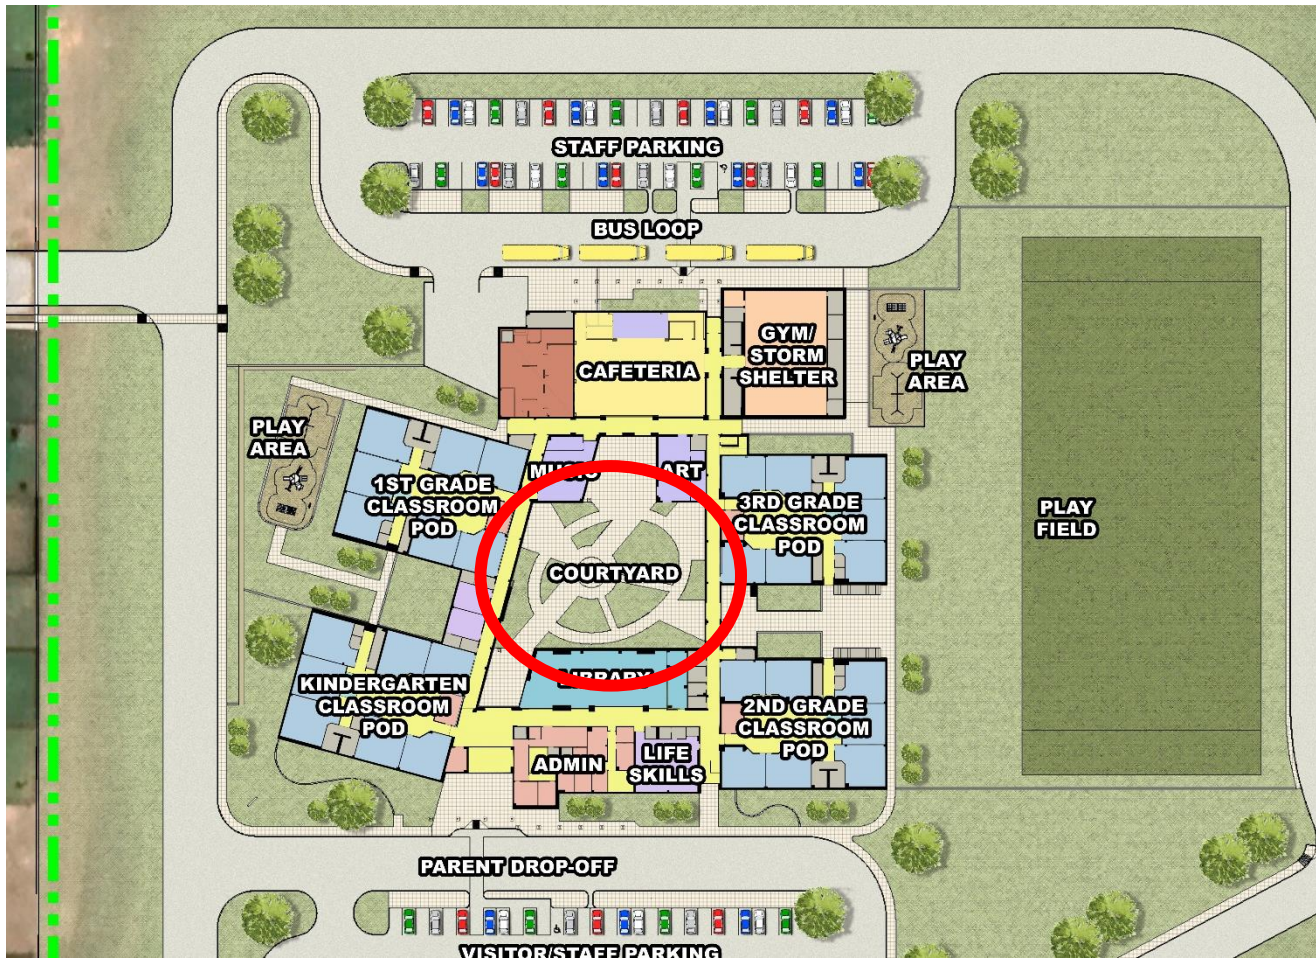

## Current Progress

Overall Composite Site Plan

Parent Site Circulation

Bus Circulation

Emergency Vehicular Circulation

Composite First Level – Floor Plan

Entry Vestibule

Administration Area

Academic Pod - Kindergarten

Academic Pod – 1<sup>st</sup> Grade

Academic Pod – 2<sup>nd</sup> Grade

Academic Pod – 3<sup>rd</sup> Grade

Active Zone – Cafeteria, Music and Art

Gymnasium / Storm Shelter

Composite Second Level – Floor Plan

Academic Pod – 4<sup>th</sup> Grade

Academic Pod – 5<sup>th</sup> Grade

Outdoor Learning Hub

Conceptual Design Renderings

Conceptual Design Renderings

Conceptual Design Renderings

Conceptual Design Renderings