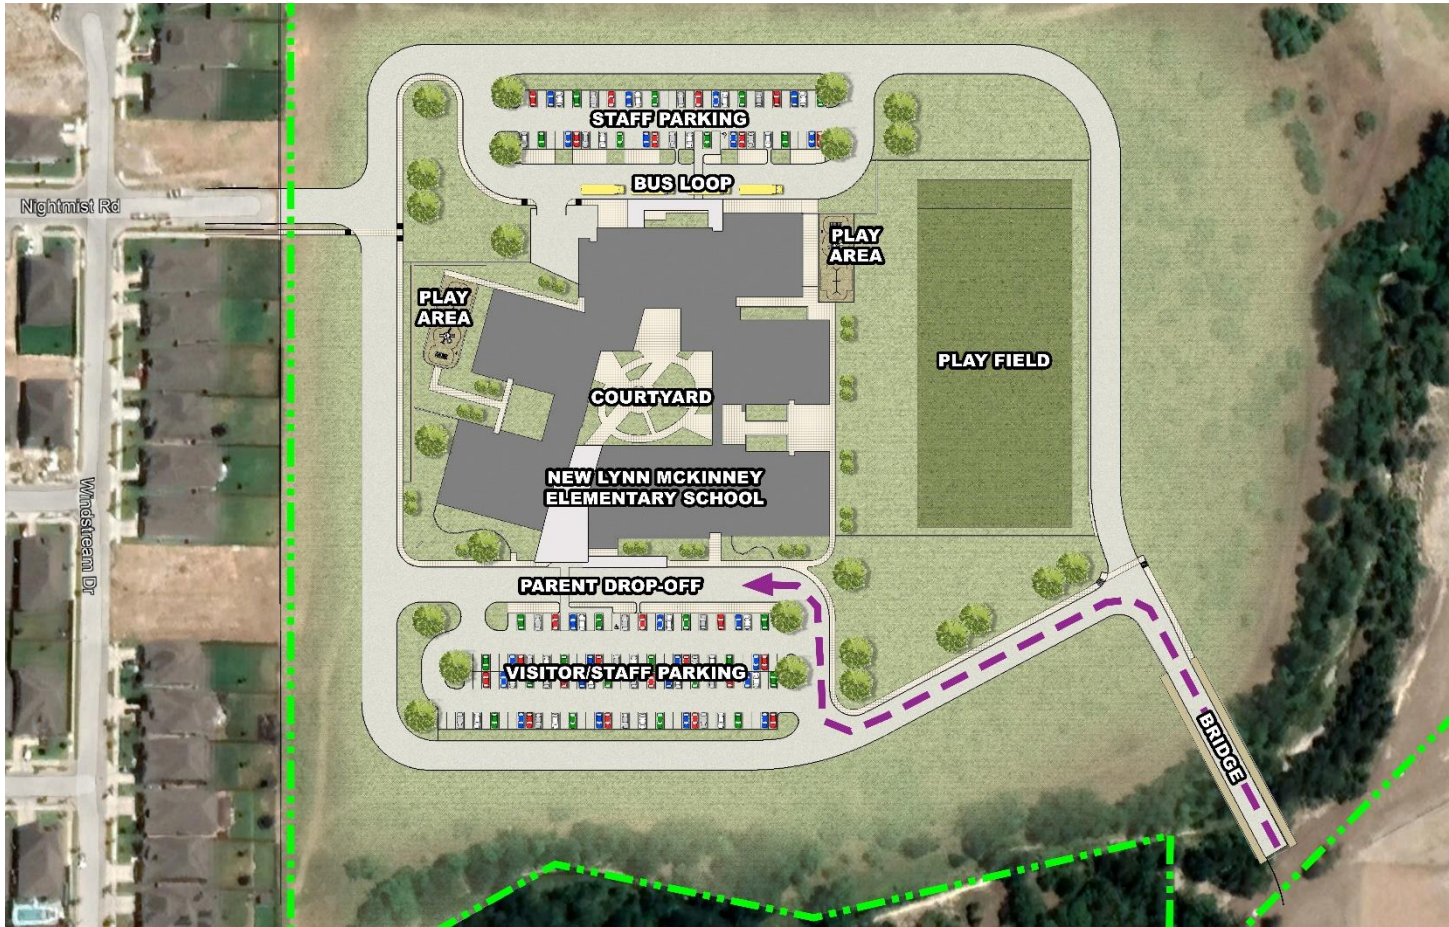

## Current Progress

Overall Composite Site Plan

Parent Site Circulation

Bus Circulation

Emergency Vehicular Circulation

Composite First Level – Floor Plan

Entry Vestibule

Administration Area

Academic Pod - Kindergarten

Academic Pod – 1<sup>st</sup> Grade

Academic Pod – 2<sup>nd</sup> Grade

Academic Pod – 3<sup>rd</sup> Grade

Active Zone – Cafeteria, Music and Art

Gymnasium / Storm Shelter

Composite Second Level – Floor Plan