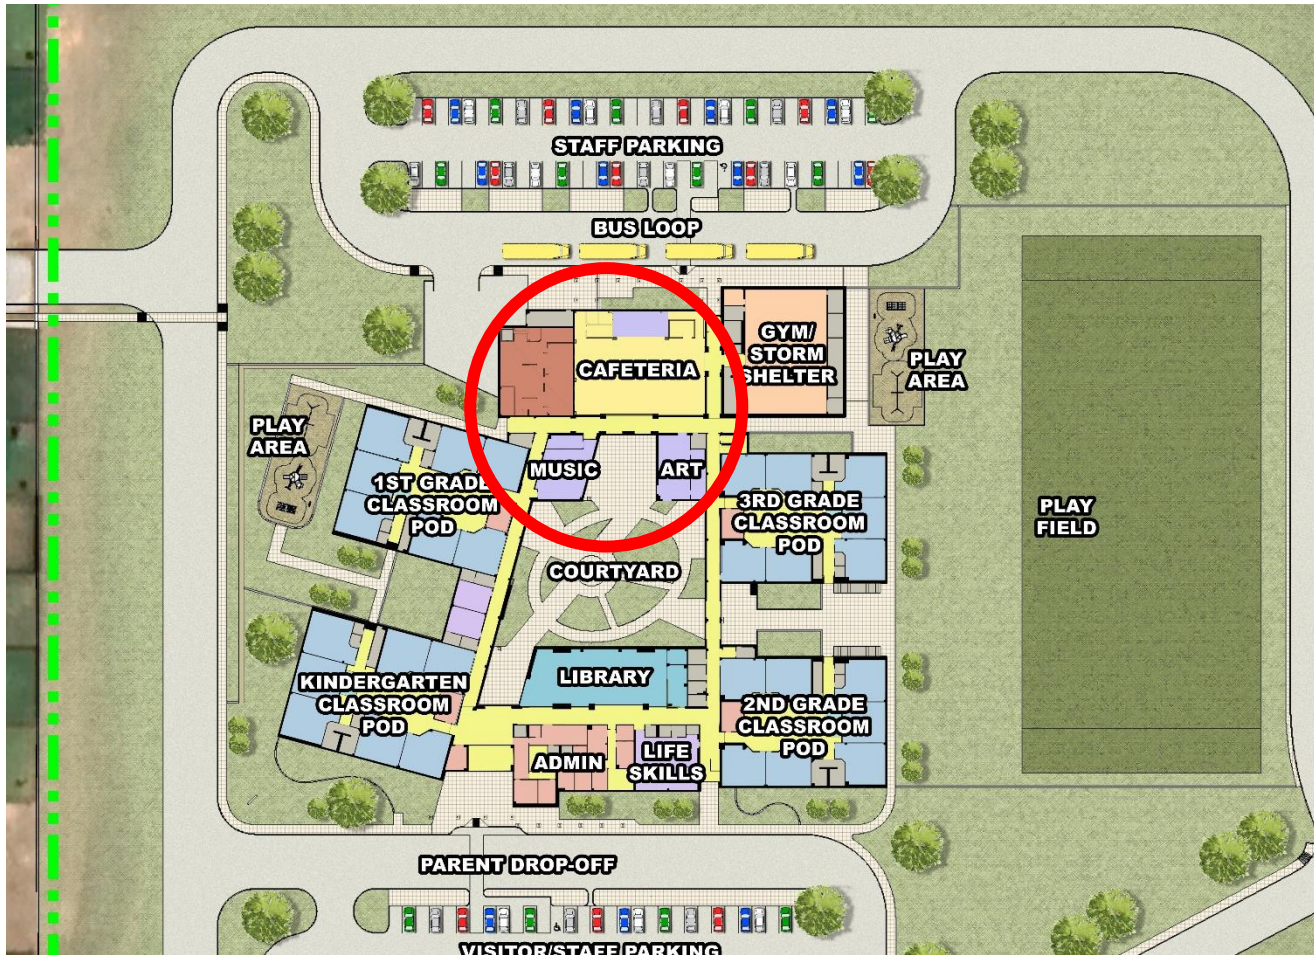

## Current Progress

Overall Composite Site Plan

Parent Site Circulation

Bus Circulation

Emergency Vehicular Circulation

Composite First Level – Floor Plan

Entry Vestibule

Administration Area

Academic Pod - Kindergarten

Academic Pod – 1<sup>st</sup> Grade

Academic Pod – 2<sup>nd</sup> Grade

Academic Pod – 3<sup>rd</sup> Grade

Active Zone – Cafeteria, Music and Art

Gymnasium / Storm Shelter

Composite Second Level – Floor Plan