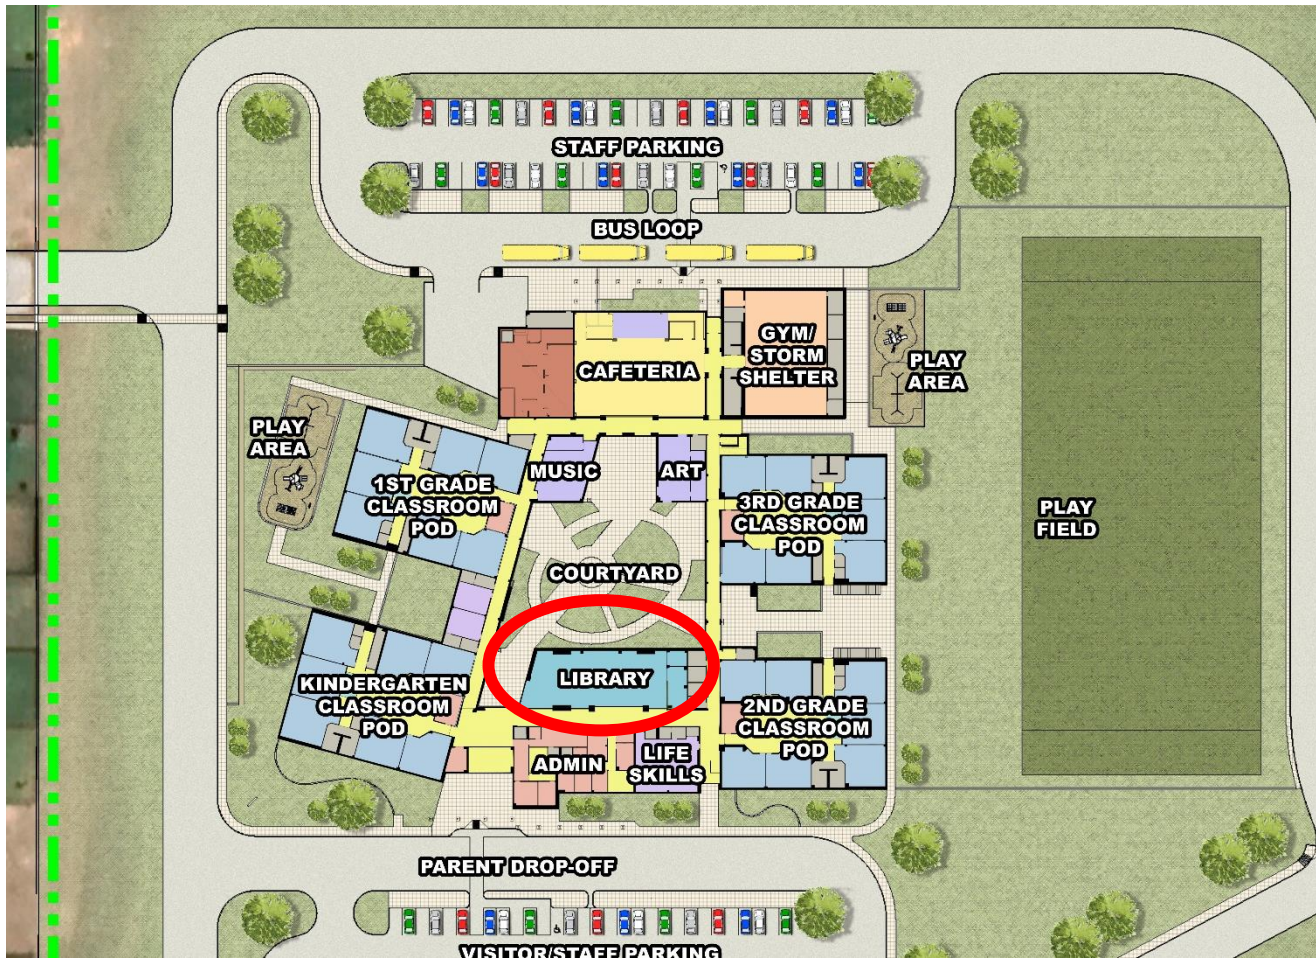

## Current Progress

Overall Composite Site Plan

Parent Site Circulation

Bus Circulation

Emergency Vehicular Circulation

Composite First Level – Floor Plan

Entry Vestibule

Administration Area

Academic Pod - Kindergarten

Academic Pod – 1<sup>st</sup> Grade

Academic Pod – 2<sup>nd</sup> Grade

Academic Pod – 3<sup>rd</sup> Grade

Active Zone – Cafeteria, Music and Art

Gymnasium / Storm Shelter

Composite Second Level – Floor Plan