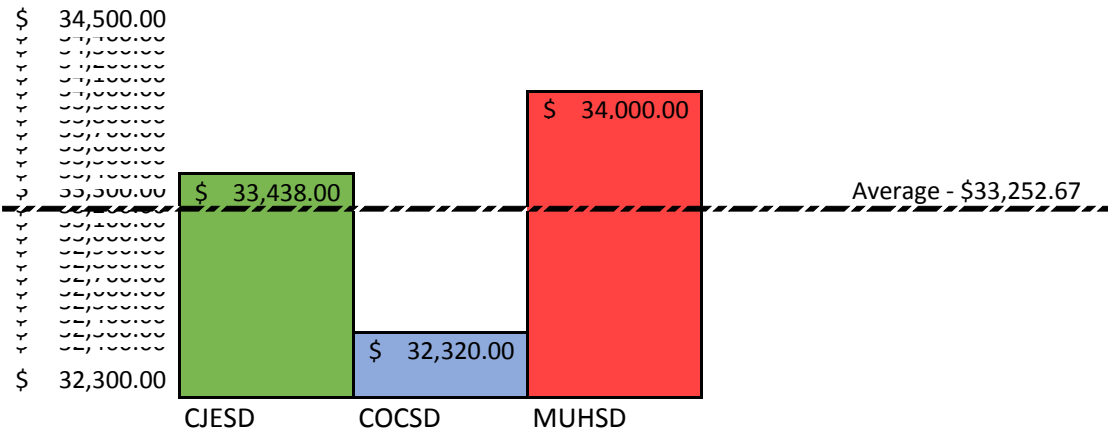

## Salary Schedule Comparisons

Teacher Hired In @ - 0 years experience/BA

Teacher Hired In @ - 6 years experience/BA+15

Teacher Hired In @ - 10 years experience/MA

Teacher Hired In @ - 25 years experience/MA+30