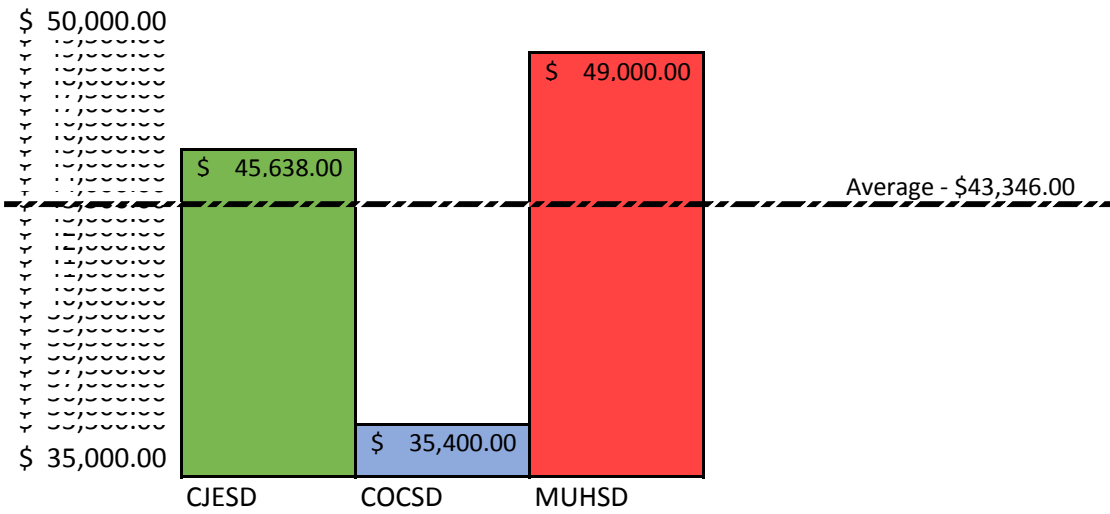

Teacher Hire In @ - 30 years experience/MA