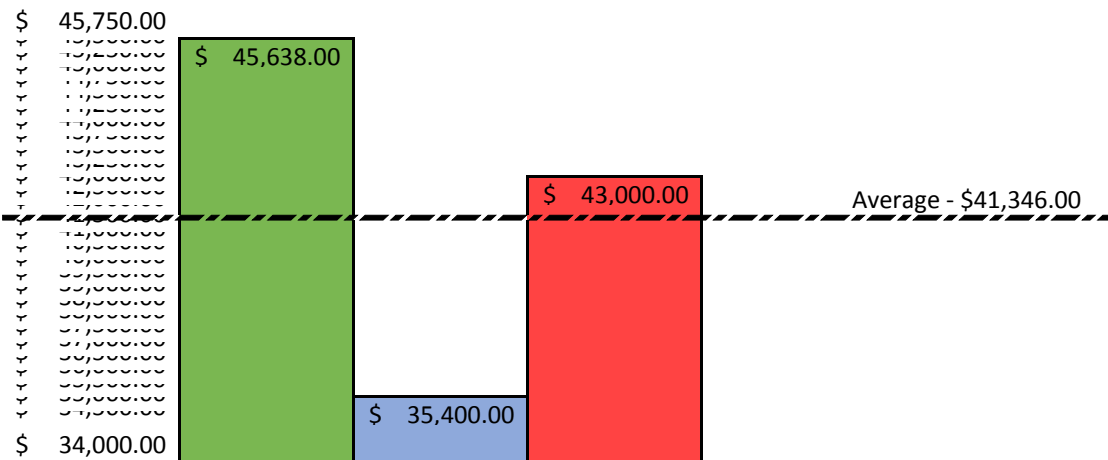

## Salary Schedule Comparisons

Teacher Hired In @ - 0 years experience/BA

Teacher Hired In @ - 6 years experience/BA+15

Teacher Hired In @ - 10 years experience/MA

Teacher Hired In @ - 25 years experience/MA+30