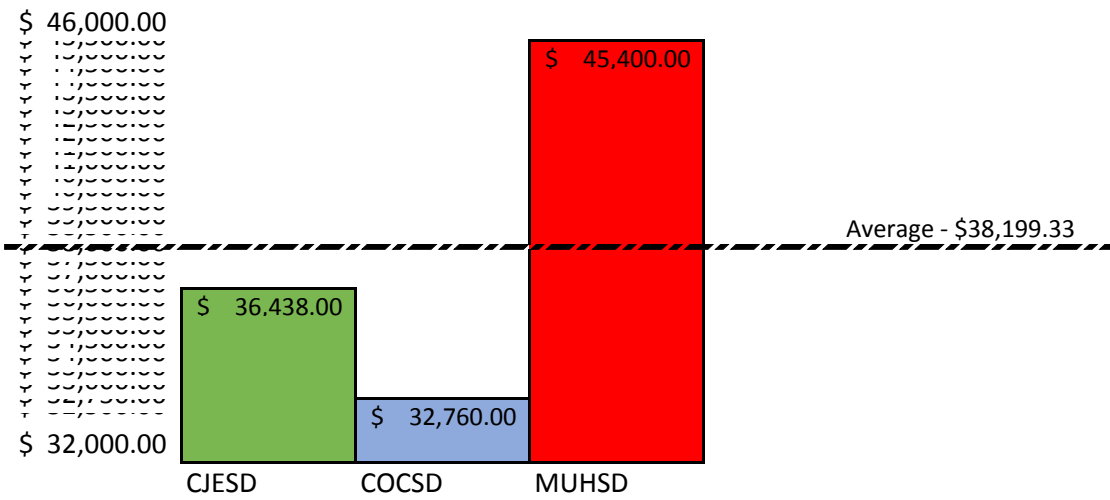

Teacher Hired In @- 30 years experience/BA