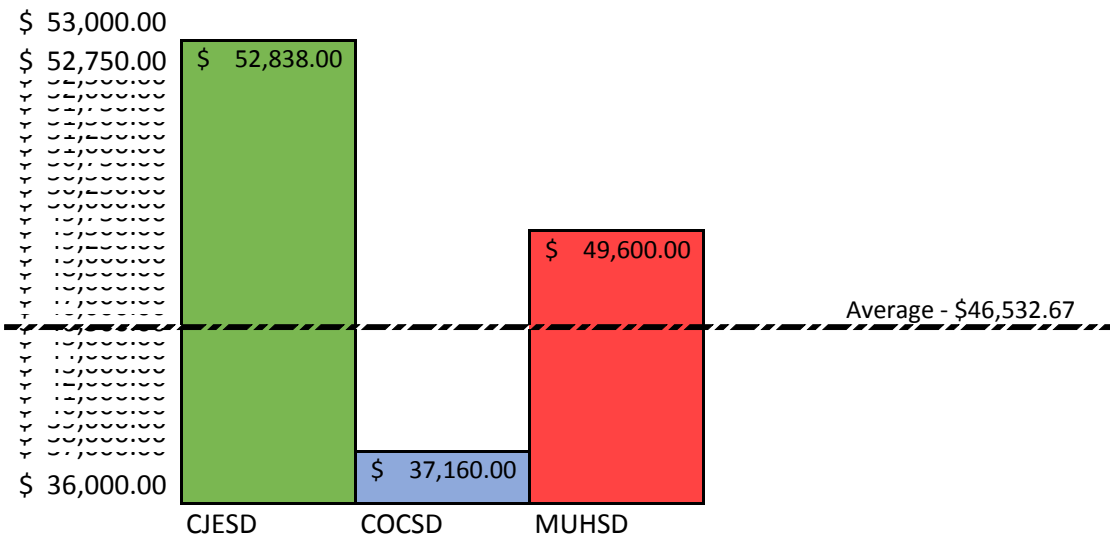

## Salary Schedule Comparisons

Teacher Hired In @ - 0 years experience/BA

Teacher Hired In @ - 6 years experience/BA+15

Teacher Hired In @ - 10 years experience/MA

Teacher Hired In @ - 25 years experience/MA+30