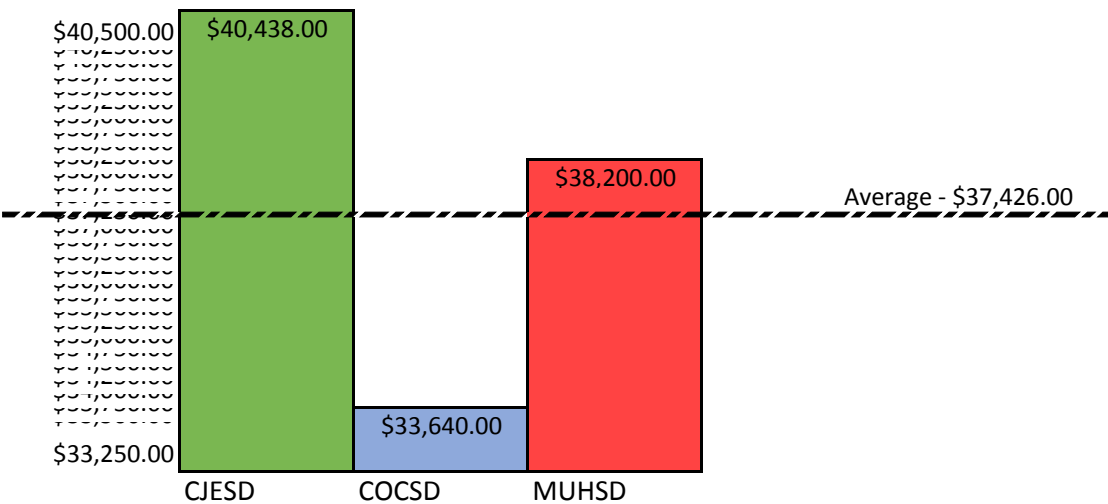

## Salary Schedule Comparisons

Teacher Hired In @ - 0 years experience/BA

Teacher Hired In @ - 6 years experience/BA+15

Teacher Hired In @ - 10 years experience/MA

Teacher Hired In @ - 25 years experience/MA+30