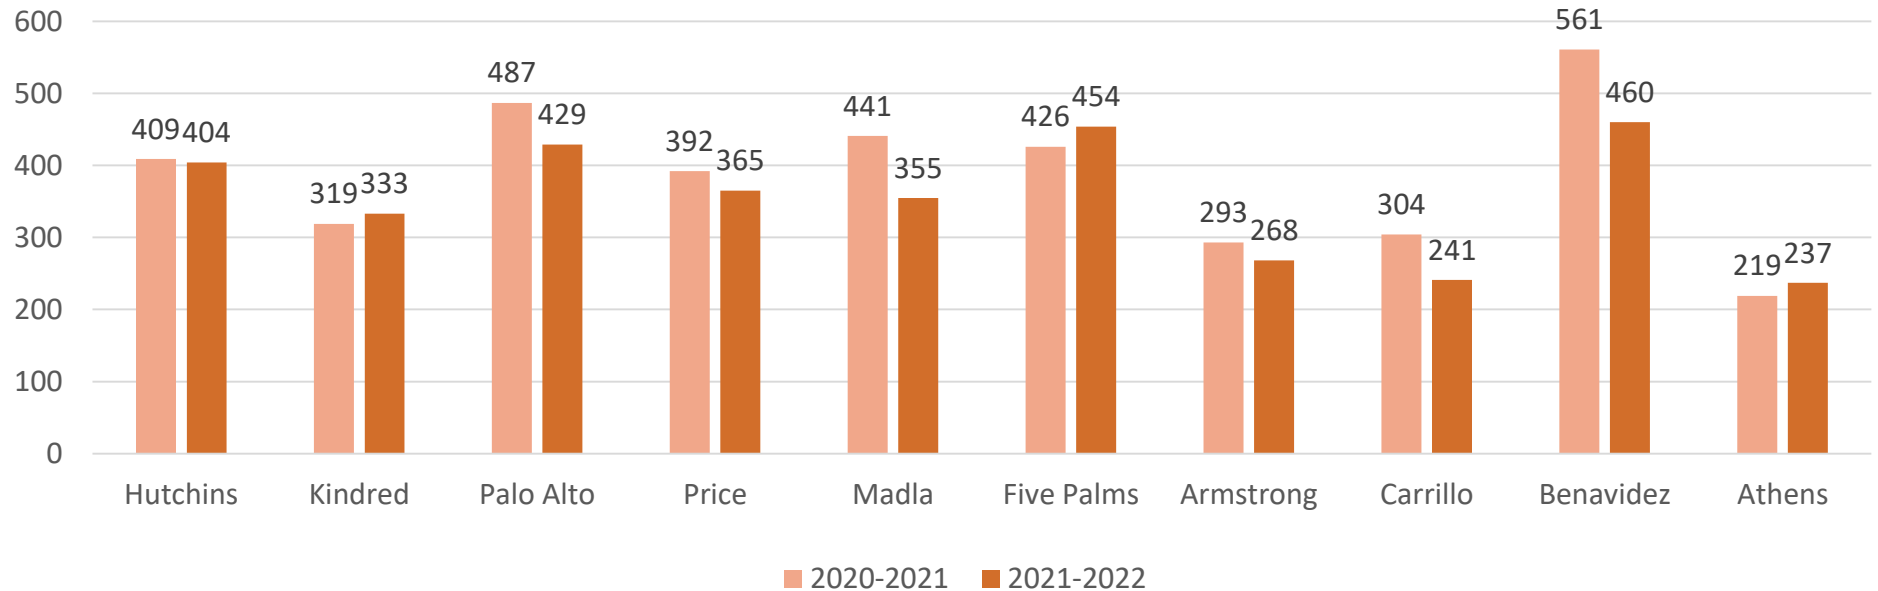

SSAISD
Enrollment Report
2021-2022
Total Enrollment: 7914

10.21.2021

Student Enrollment Comparisons

As of October 20th 2021

Student Enrollment Comparisons

As of October 20th 2021

Student Enrollment Comparisons

As of October 20th 2021

Withdrawn Students as of October 20th 2021

South San Antonio HS

Withdrawn Students as of October 20th 2021

Withdrawn Students as of October 20th South San HS

Five Palms ES

Withdrawn Students as of October 20th 2021

Withdrawn Students as of October 20th Five Palms

2021-2022 Dwight Student by Grade Level

2021-2022 Shepard Student Population By Grade Level