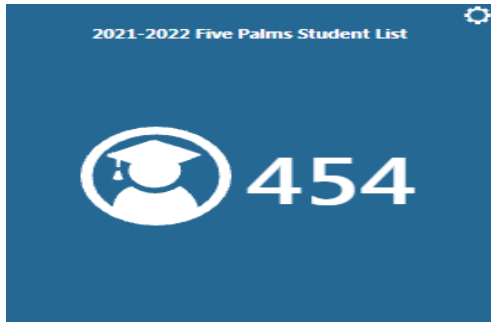

As of October 20th 2021

Withdrawn Students as of October 20th 2021

South San Antonio HS

Withdrawn Students as of October 20th 2021

Withdrawn Students as of October 20th South San HS

Five Palms ES

Withdrawn Students as of October 20th 2021

Withdrawn Students as of October 20th Five Palms

2021-2022 Dwight Student by Grade Level

2021-2022 Shepard Student Population By Grade Level