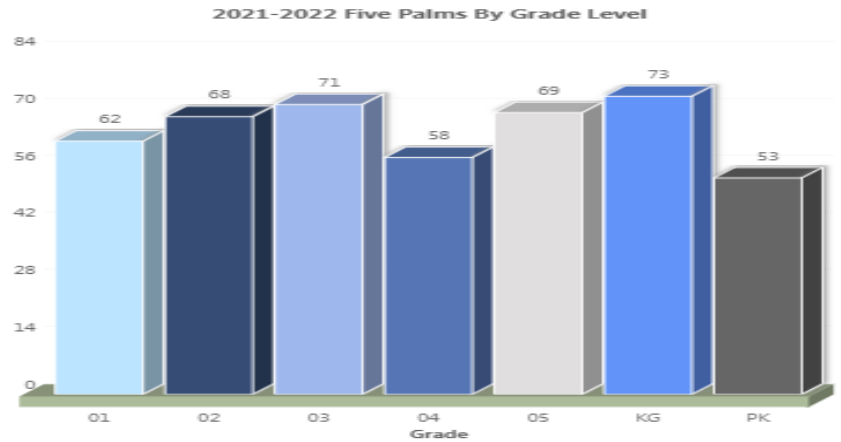

SSAISD
Enrollment Report
2021-2022
Total Enrollment: 7914

10.21.2021

Student Enrollment Comparisons

As of October 20th 2021

Student Enrollment Comparisons

As of October 20th 2021

Student Enrollment Comparisons

As of October 20th 2021

Withdrawn Students as of October 20th 2021

South San Antonio HS

Withdrawn Students as of October 20th 2021

Withdrawn Students as of October 20th South San HS

Five Palms ES

Withdrawn Students as of October 20th 2021

Withdrawn Students as of October 20th Five Palms

2021-2022 Dwight Student by Grade Level

2021-2022 Shepard Student Population By Grade Level