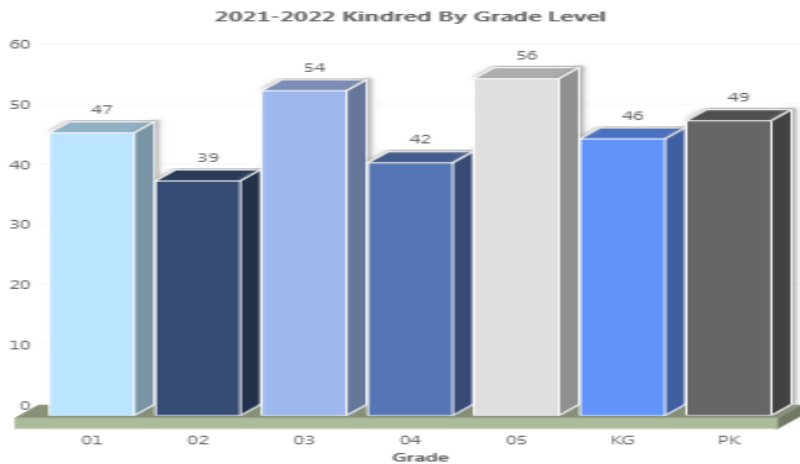

SSAISD
Enrollment Report
2021-2022
Total Enrollment: 7914

10.21.2021

Student Enrollment Comparisons

As of October 20th 2021

Student Enrollment Comparisons

As of October 20th 2021

Student Enrollment Comparisons

As of October 20th 2021

Withdrawn Students as of October 20th 2021

South San Antonio HS

Withdrawn Students as of October 20th 2021

Withdrawn Students as of October 20th South San HS

Five Palms ES

Withdrawn Students as of October 20th 2021

Withdrawn Students as of October 20th Five Palms

2021-2022 Dwight Student by Grade Level

2021-2022 Shepard Student Population By Grade Level