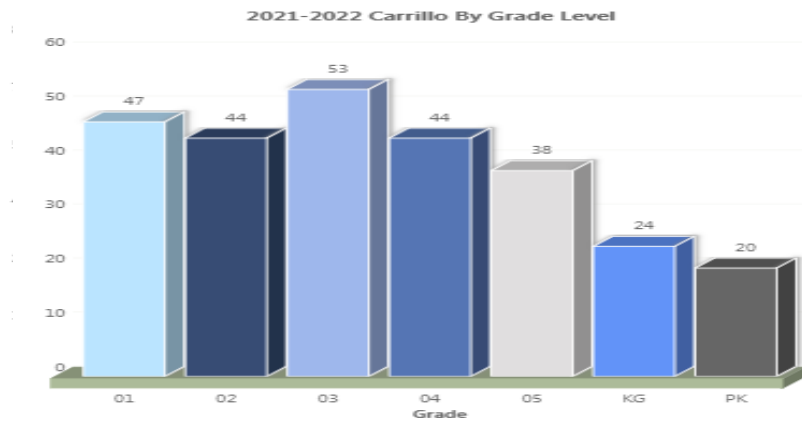

As of October 20th 2021

Withdrawn Students as of October 20th 2021

South San Antonio HS

Withdrawn Students as of October 20th 2021

Withdrawn Students as of October 20th South San HS

Five Palms ES

Withdrawn Students as of October 20th 2021

Withdrawn Students as of October 20th Five Palms

2021-2022 Dwight Student by Grade Level

2021-2022 Shepard Student Population By Grade Level