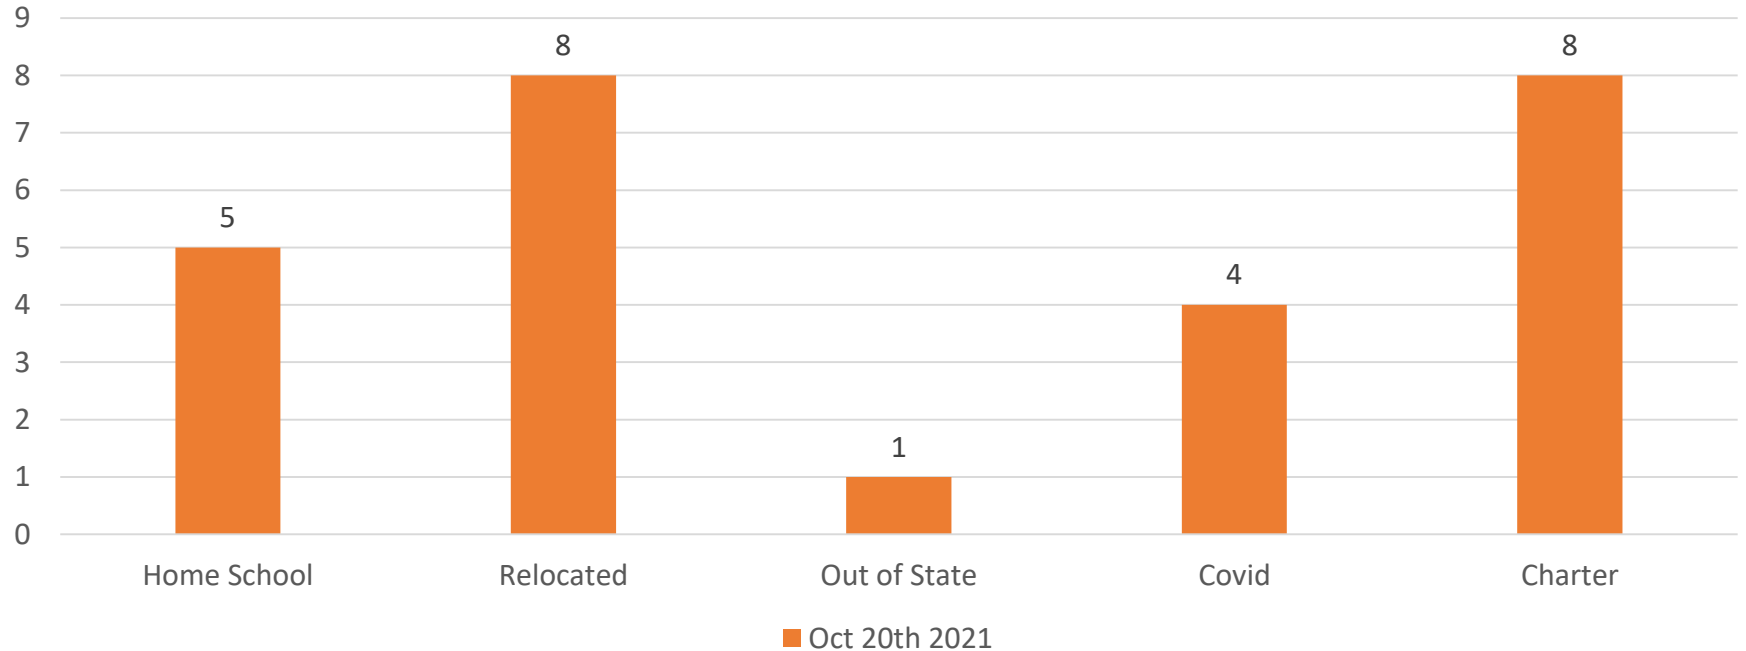

As of October 20th 2021

Withdrawn Students as of October 20th 2021

South San Antonio HS

Withdrawn Students as of October 20th 2021

Withdrawn Students as of October 20th South San HS

Five Palms ES

Withdrawn Students as of October 20th 2021

Withdrawn Students as of October 20th Five Palms

2021-2022 Dwight Student by Grade Level

2021-2022 Shepard Student Population By Grade Level