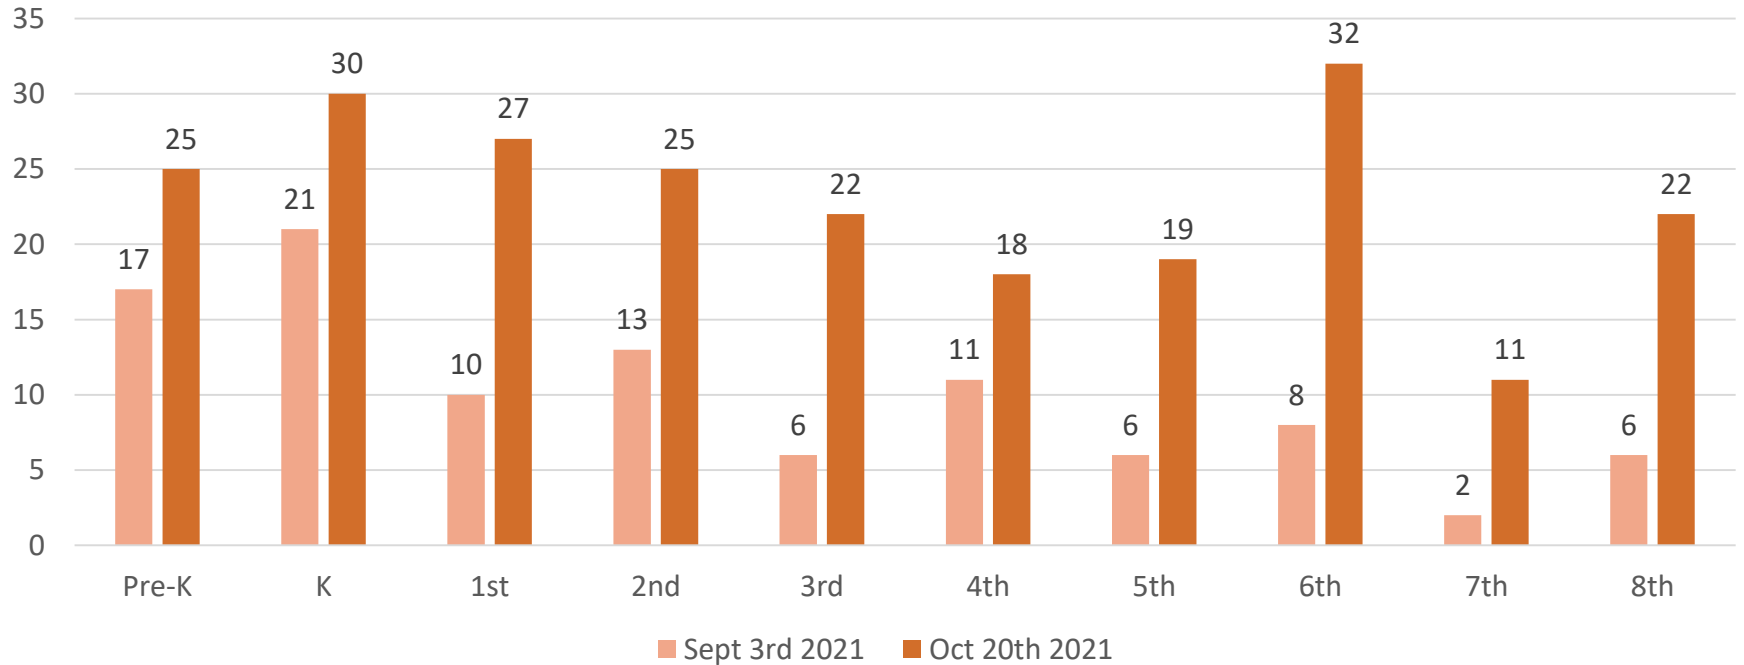

SSAISD
Enrollment Report
2021-2022
Total Enrollment: 7914

10.21.2021

Student Enrollment Comparisons

As of October 20th 2021

Student Enrollment Comparisons

As of October 20th 2021

Student Enrollment Comparisons

As of October 20th 2021

Withdrawn Students as of October 20th 2021

South San Antonio HS

Withdrawn Students as of October 20th 2021

Withdrawn Students as of October 20th South San HS

Five Palms ES

Withdrawn Students as of October 20th 2021