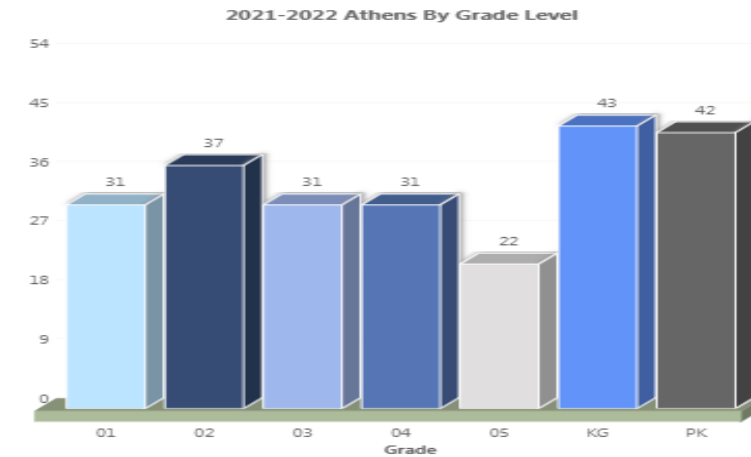

As of October 20th 2021

Withdrawn Students as of October 20th 2021

South San Antonio HS

Withdrawn Students as of October 20th 2021

Withdrawn Students as of October 20th South San HS

Five Palms ES

Withdrawn Students as of October 20th 2021

Withdrawn Students as of October 20th Five Palms

2021-2022 Dwight Student by Grade Level

2021-2022 Shepard Student Population By Grade Level