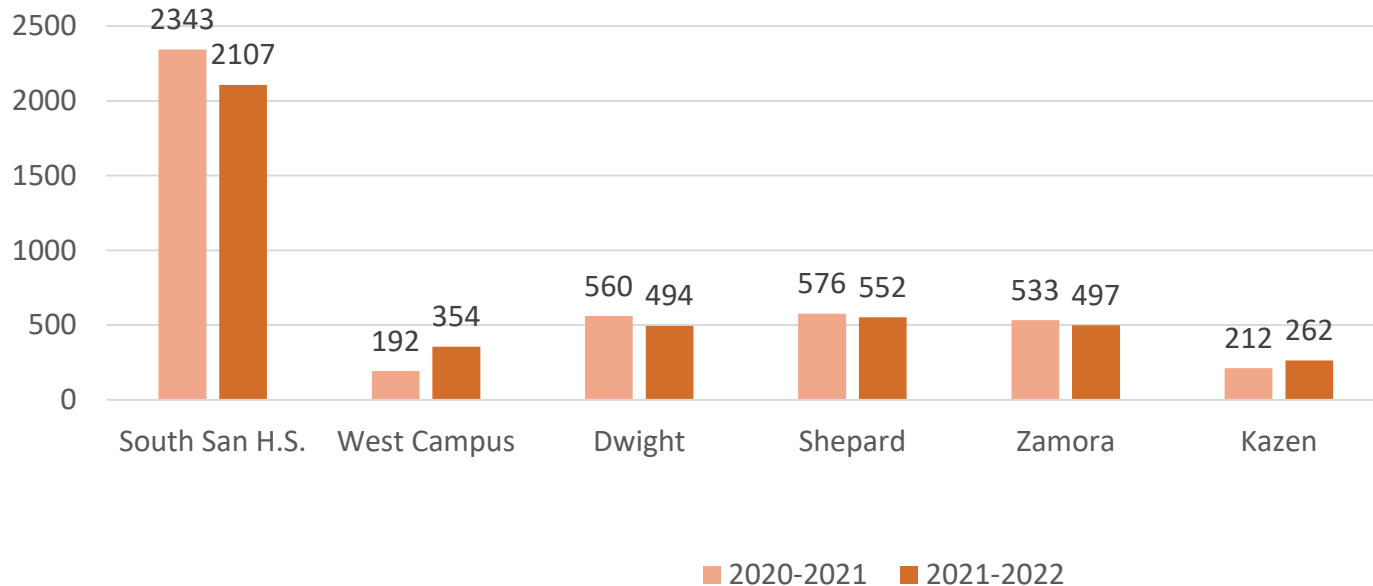

SSAISD
Enrollment Report
2021-2022
Total Enrollment: 7914

10.21.2021

Student Enrollment Comparisons

As of October 20th 2021

Student Enrollment Comparisons

As of October 20th 2021

Student Enrollment Comparisons

As of October 20th 2021

Withdrawn Students as of October 20th 2021

South San Antonio HS

Withdrawn Students as of October 20th 2021

Withdrawn Students as of October 20th South San HS

Five Palms ES

Withdrawn Students as of October 20th 2021

Withdrawn Students as of October 20th Five Palms

2021-2022 Dwight Student by Grade Level

2021-2022 Shepard Student Population By Grade Level