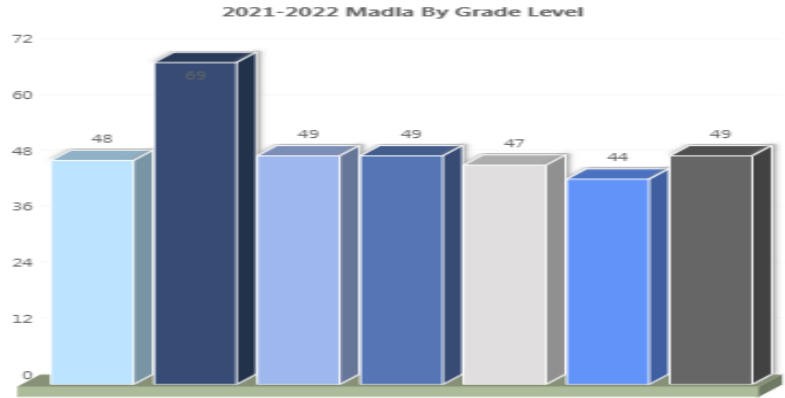

SSAISD
Enrollment Report
2021-2022
Total Enrollment: 7914

10.21.2021

Student Enrollment Comparisons

As of October 20th 2021

Student Enrollment Comparisons

As of October 20th 2021

Student Enrollment Comparisons

As of October 20th 2021

Withdrawn Students as of October 20th 2021

South San Antonio HS

Withdrawn Students as of October 20th 2021

Withdrawn Students as of October 20th South San HS

Five Palms ES

Withdrawn Students as of October 20th 2021

Withdrawn Students as of October 20th Five Palms

2021-2022 Dwight Student by Grade Level

2021-2022 Shepard Student Population By Grade Level