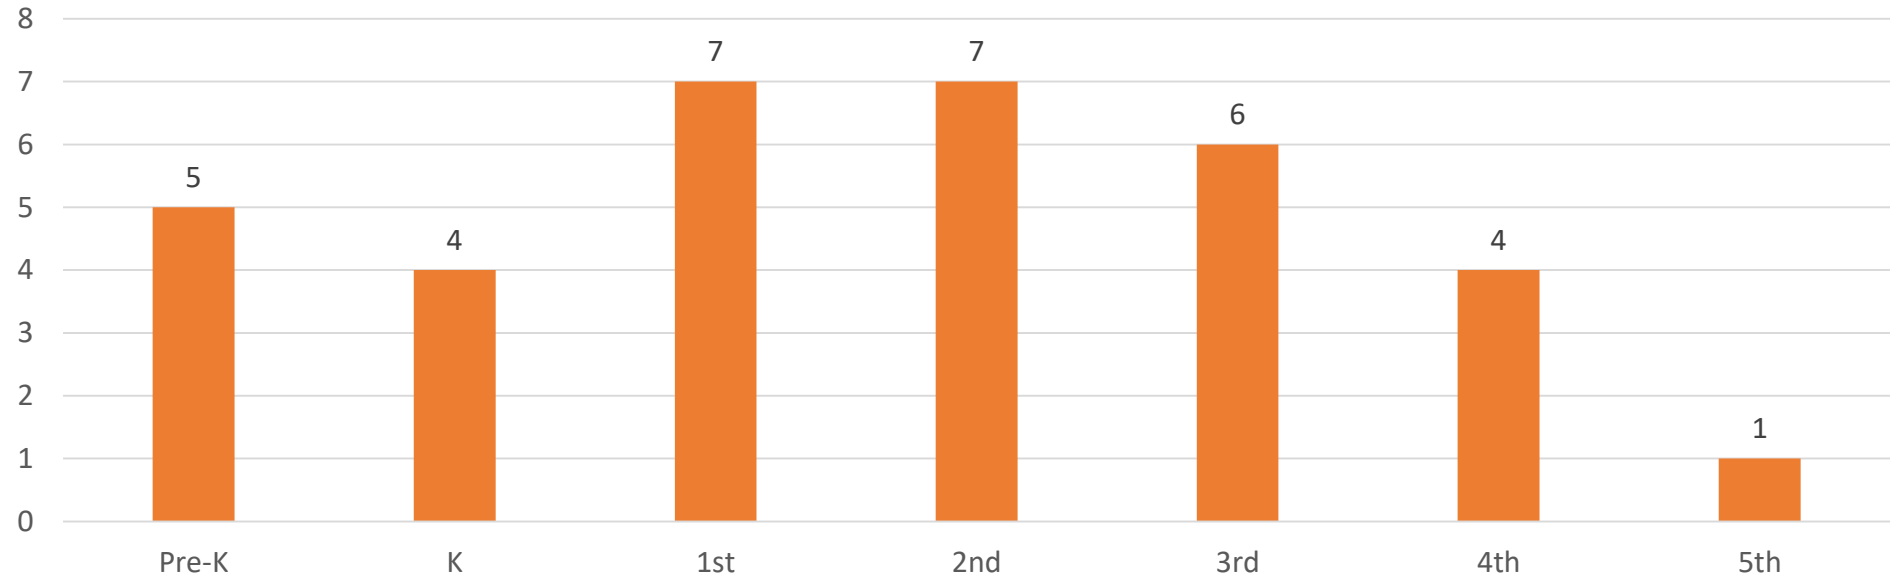

As of October 20th 2021

Withdrawn Students as of October 20th 2021

South San Antonio HS

Withdrawn Students as of October 20th 2021

Withdrawn Students as of October 20th South San HS

Five Palms ES

Withdrawn Students as of October 20th 2021

Withdrawn Students as of October 20th Five Palms

2021-2022 Dwight Student by Grade Level

2021-2022 Shepard Student Population By Grade Level