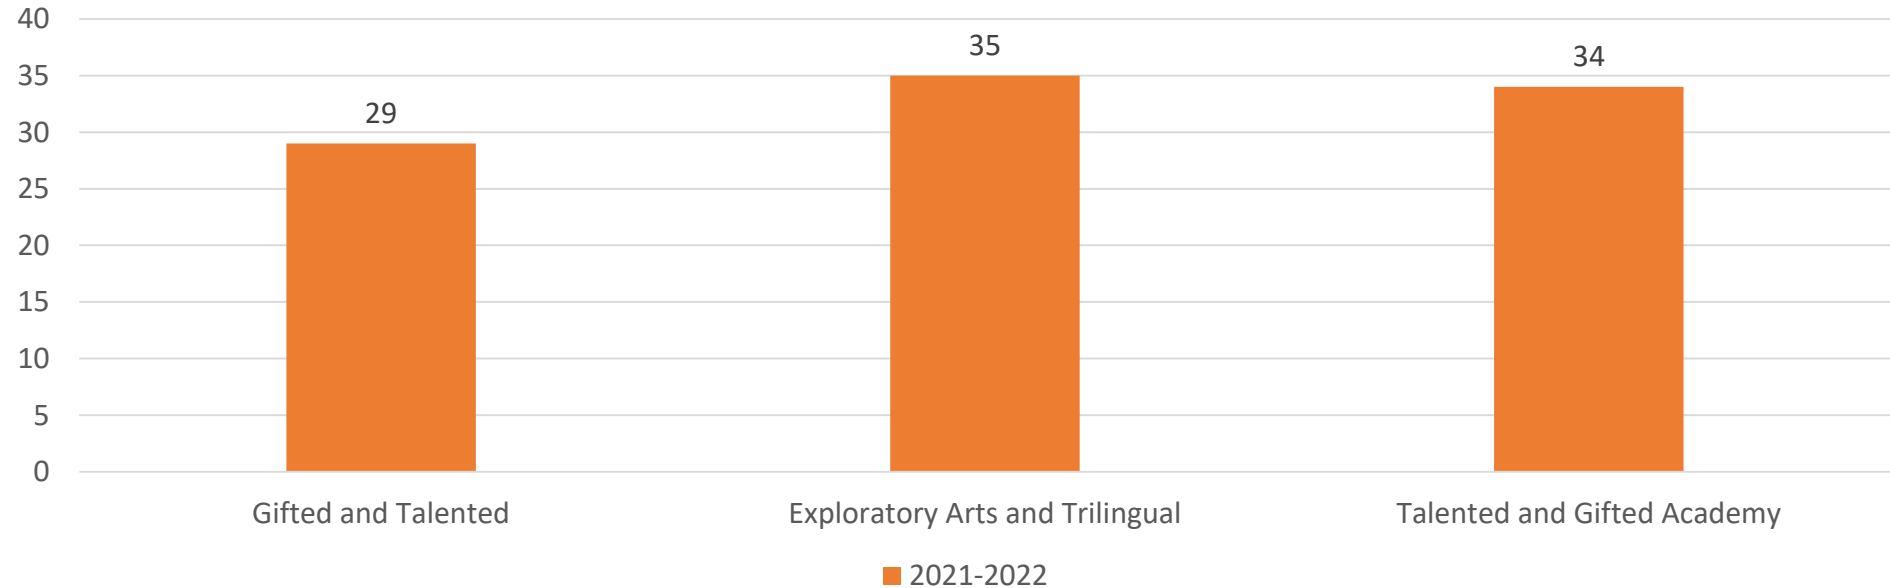

SSAISD
Enrollment Report
2021-2022
Total Enrollment: 7914

10.21.2021

Student Enrollment Comparisons

As of October 20th 2021

Student Enrollment Comparisons

As of October 20th 2021

Student Enrollment Comparisons

As of October 20th 2021

Withdrawn Students as of October 20th 2021

South San Antonio HS

Withdrawn Students as of October 20th 2021

Withdrawn Students as of October 20th South San HS

Five Palms ES

Withdrawn Students as of October 20th 2021