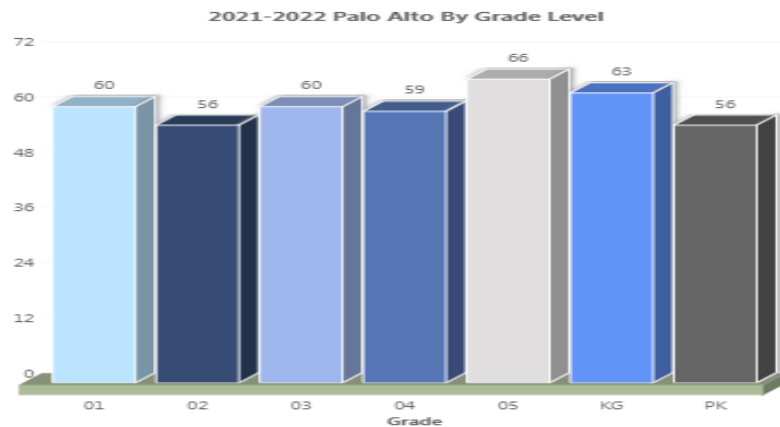

SSAISD
Enrollment Report
2021-2022
Total Enrollment: 7914

10.21.2021

Student Enrollment Comparisons

As of October 20th 2021

Student Enrollment Comparisons

As of October 20th 2021

Student Enrollment Comparisons

As of October 20th 2021

Withdrawn Students as of October 20th 2021

South San Antonio HS

Withdrawn Students as of October 20th 2021

Withdrawn Students as of October 20th South San HS

Five Palms ES

Withdrawn Students as of October 20th 2021

Withdrawn Students as of October 20th Five Palms

2021-2022 Dwight Student by Grade Level

2021-2022 Shepard Student Population By Grade Level