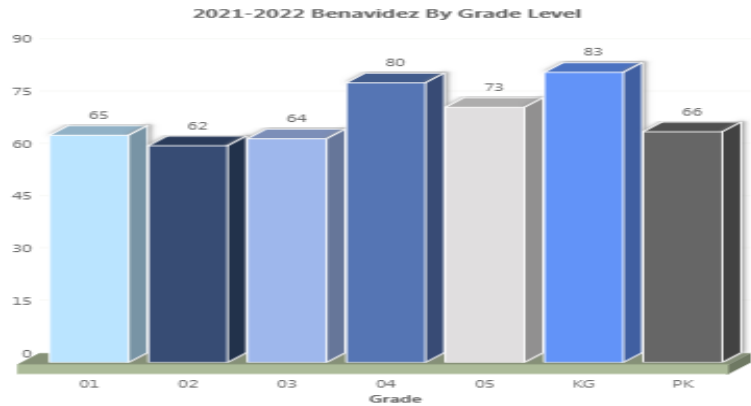

As of October 20th 2021

Withdrawn Students as of October 20th 2021

South San Antonio HS

Withdrawn Students as of October 20th 2021

Withdrawn Students as of October 20th South San HS

Five Palms ES

Withdrawn Students as of October 20th 2021

Withdrawn Students as of October 20th Five Palms

2021-2022 Dwight Student by Grade Level

2021-2022 Shepard Student Population By Grade Level