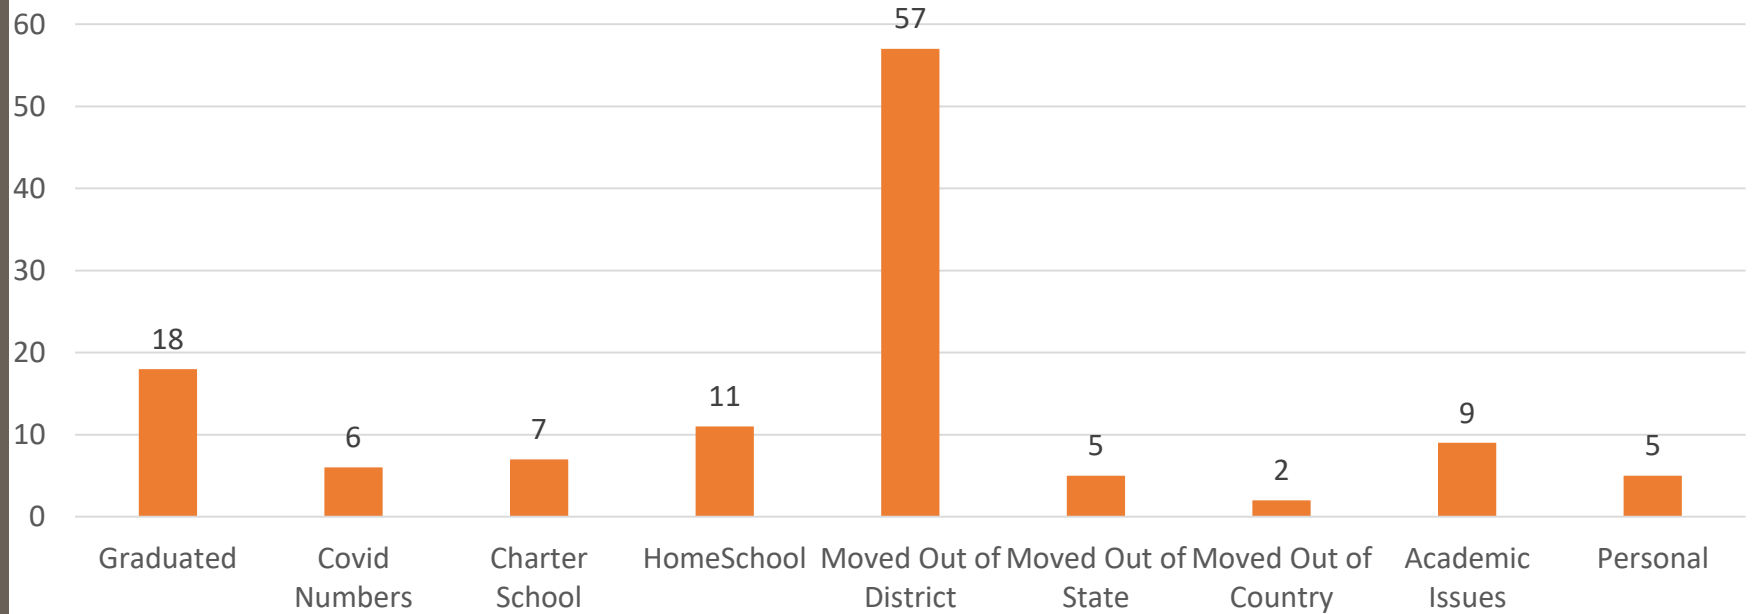

As of October 20th 2021

Withdrawn Students as of October 20th 2021

South San Antonio HS

Withdrawn Students as of October 20th 2021

Withdrawn Students as of October 20th South San HS

Five Palms ES

Withdrawn Students as of October 20th 2021

Withdrawn Students as of October 20th Five Palms

2021-2022 Dwight Student by Grade Level

2021-2022 Shepard Student Population By Grade Level