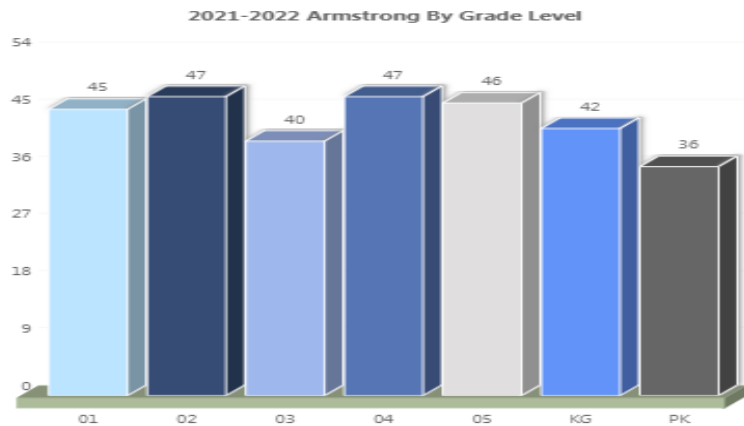

SSAISD
Enrollment Report
2021-2022
Total Enrollment: 7914

10.21.2021

Student Enrollment Comparisons

As of October 20th 2021

Student Enrollment Comparisons

As of October 20th 2021

Student Enrollment Comparisons

As of October 20th 2021

Withdrawn Students as of October 20th 2021

South San Antonio HS

Withdrawn Students as of October 20th 2021

Withdrawn Students as of October 20th South San HS

Five Palms ES

Withdrawn Students as of October 20th 2021

Withdrawn Students as of October 20th Five Palms

2021-2022 Dwight Student by Grade Level

2021-2022 Shepard Student Population By Grade Level