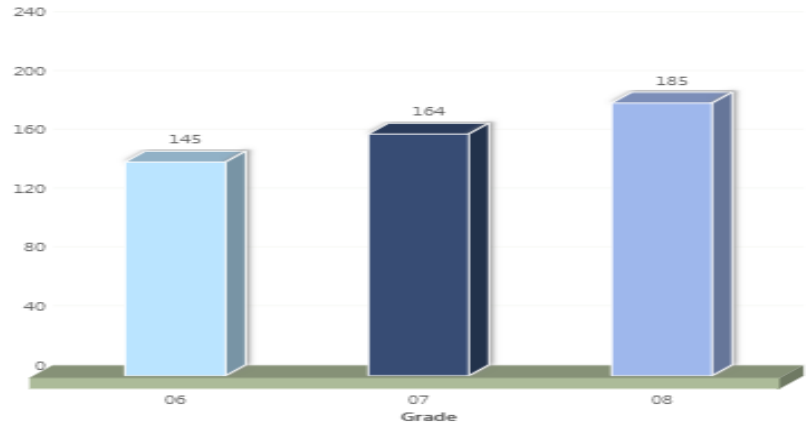

Withdrawn Students as of October 20th Five Palms

2021-2022 Dwight Student by Grade Level

2021-2022 Shepard Student Population By Grade Level