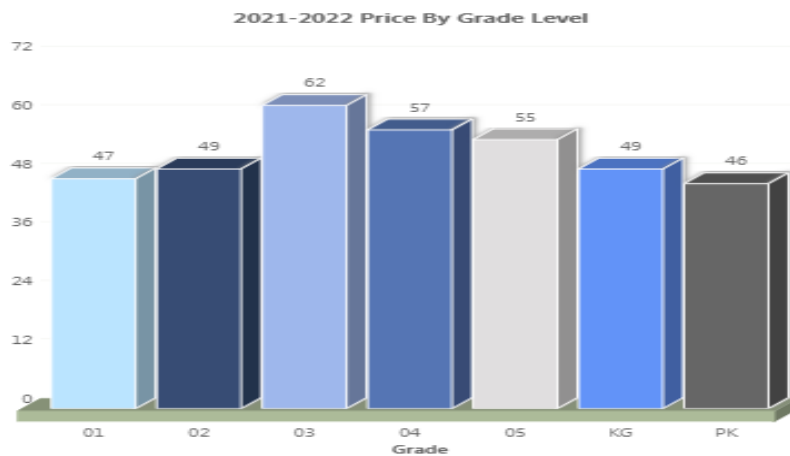

As of October 20th 2021

Withdrawn Students as of October 20th 2021

South San Antonio HS

Withdrawn Students as of October 20th 2021

Withdrawn Students as of October 20th South San HS

Five Palms ES

Withdrawn Students as of October 20th 2021

Withdrawn Students as of October 20th Five Palms

2021-2022 Dwight Student by Grade Level

2021-2022 Shepard Student Population By Grade Level