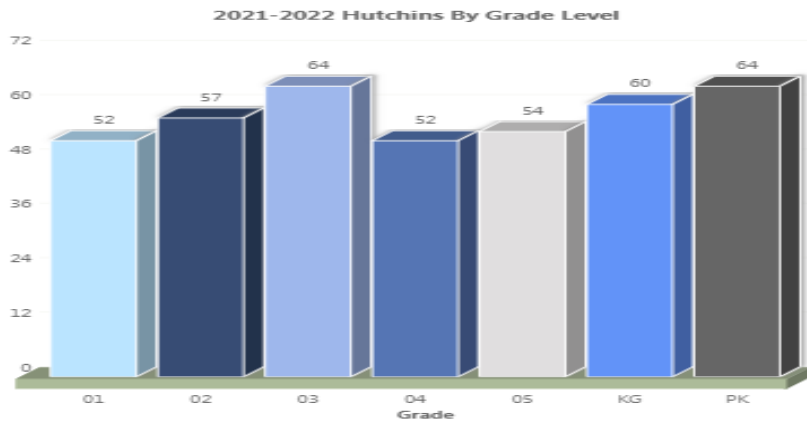

SSAISD
Enrollment Report
2021-2022
Total Enrollment: 7914

10.21.2021

Student Enrollment Comparisons

As of October 20th 2021

Student Enrollment Comparisons

As of October 20th 2021

Student Enrollment Comparisons

As of October 20th 2021

Withdrawn Students as of October 20th 2021

South San Antonio HS

Withdrawn Students as of October 20th 2021

Withdrawn Students as of October 20th South San HS

Five Palms ES

Withdrawn Students as of October 20th 2021

Withdrawn Students as of October 20th Five Palms

2021-2022 Dwight Student by Grade Level

2021-2022 Shepard Student Population By Grade Level