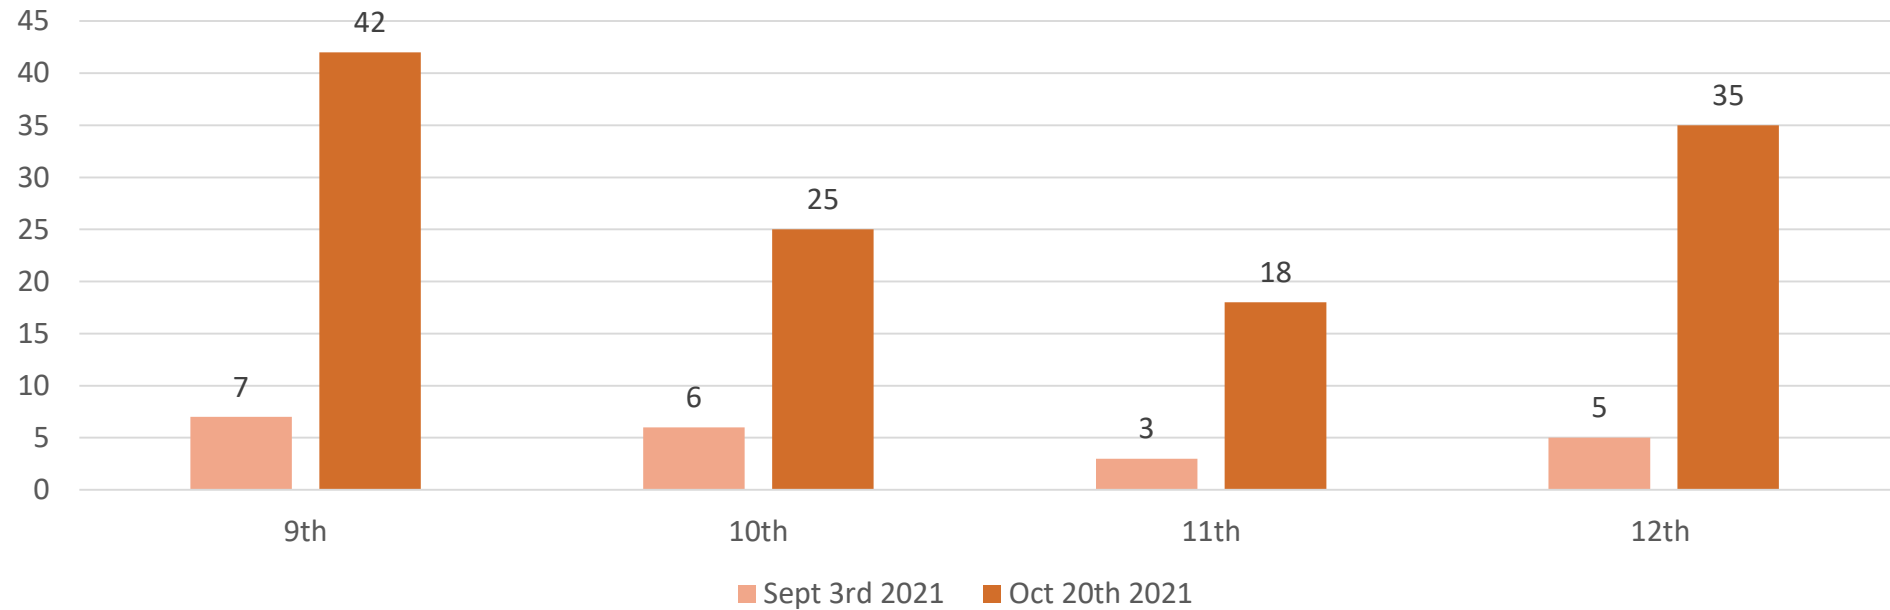

As of October 20th 2021

Withdrawn Students as of October 20th 2021

South San Antonio HS

Withdrawn Students as of October 20th 2021

Withdrawn Students as of October 20th South San HS

Five Palms ES

Withdrawn Students as of October 20th 2021

Withdrawn Students as of October 20th Five Palms

2021-2022 Dwight Student by Grade Level

2021-2022 Shepard Student Population By Grade Level