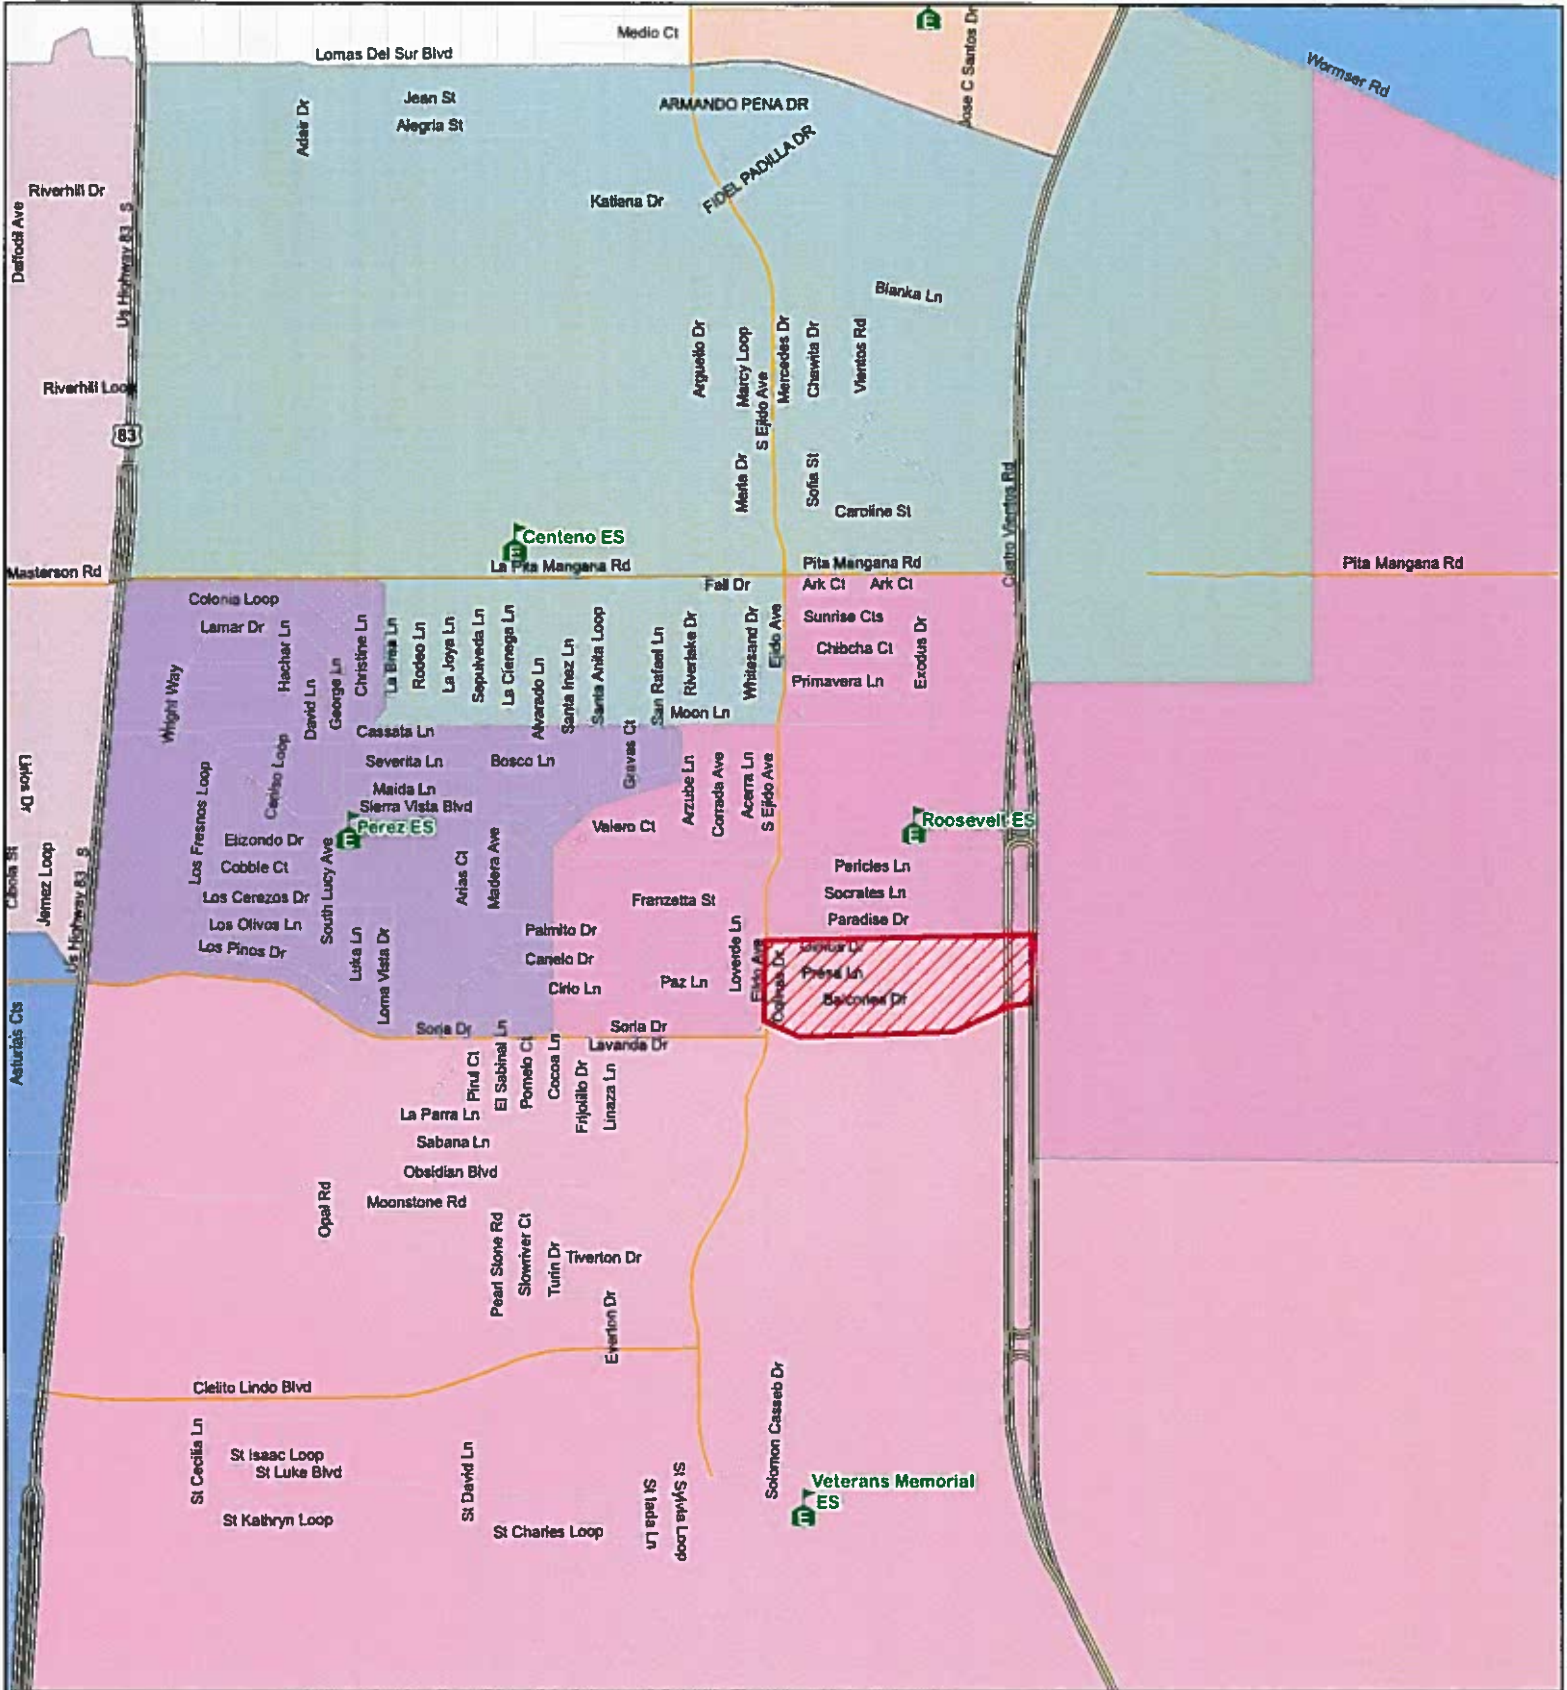

Approved for transmittal to school board: February 11, 2020

Recommendations:

Administration will present proposed boundary changes effective 2020-2021 school year: Roosevelt Elementary and Veterans Memorial Elementary.

-----ROOSEVELT ELEMENTARY-----

- Effective school year 2020-2021 moving the southern boundary of Roosevelt Elementary from Olmos drive to south of Balcones Drive.

-----VETERANS MEMORIAL ELEMENTARY-----

- Effective school year 2020-2021 moving the northeast boundary of Veterans Memorial Elementary from north of Olmos drive to south of Balcones Drive.

Rationale:

The propose boundary changes would clarify the school boundaries due to land development, and historical student attendance.

Budgetary Information:

N/A

Board Policy Reference and Compliance

N/A

United Independent School District

Current Elementary Boundaries

Roosevelt & Veterans Memorial

United Independent School District
Proposed Boundary Change
Roosevelt & Veterans Memorial

United Independent School District
Revised Elementary Boundaries
Roosevelt & Veterans Memorial