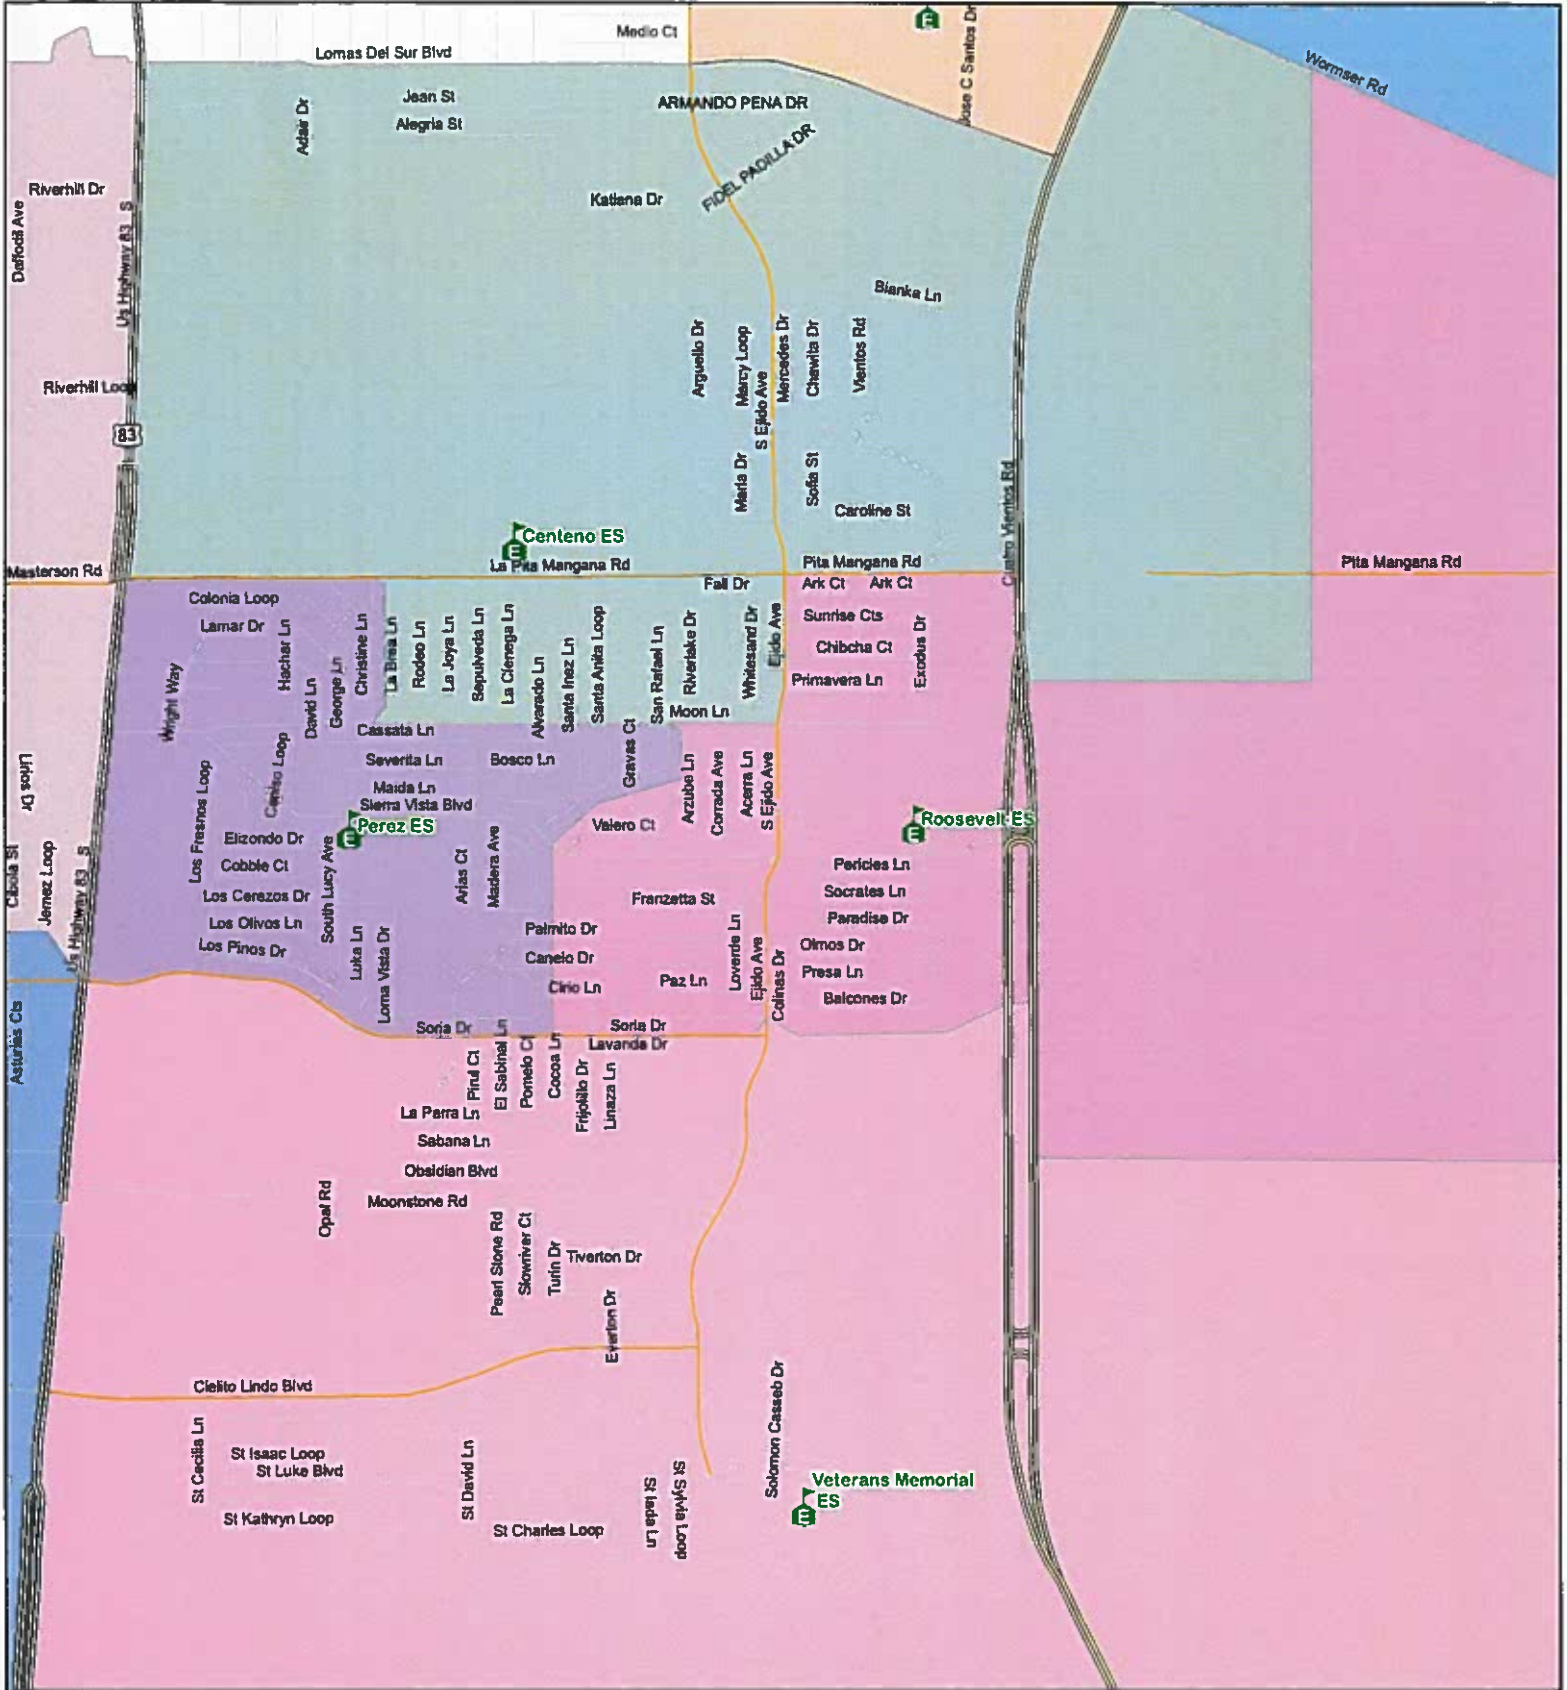

Approved for transmittal to school board: February 11, 2020

Recommendations:

Administration will present proposed boundary changes effective 2020-2021 school year: Roosevelt Elementary and Veterans Memorial Elementary.

-----ROOSEVELT ELEMENTARY-----

- Effective school year 2020-2021 moving the southern boundary of Roosevelt Elementary from Olmos drive to south of Balcones Drive.

-----VETERANS MEMORIAL ELEMENTARY-----

- Effective school year 2020-2021 moving the northeast boundary of Veterans Memorial Elementary from north of Olmos drive to south of Balcones Drive.

Rationale:

The propose boundary changes would clarify the school boundaries due to land development, and historical student attendance.

Budgetary Information:

N/A

Board Policy Reference and Compliance

N/A

United Independent School District

Current Elementary Boundaries

Roosevelt & Veterans Memorial

United Independent School District
Proposed Boundary Change
Roosevelt & Veterans Memorial

United Independent School District
Revised Elementary Boundaries
Roosevelt & Veterans Memorial