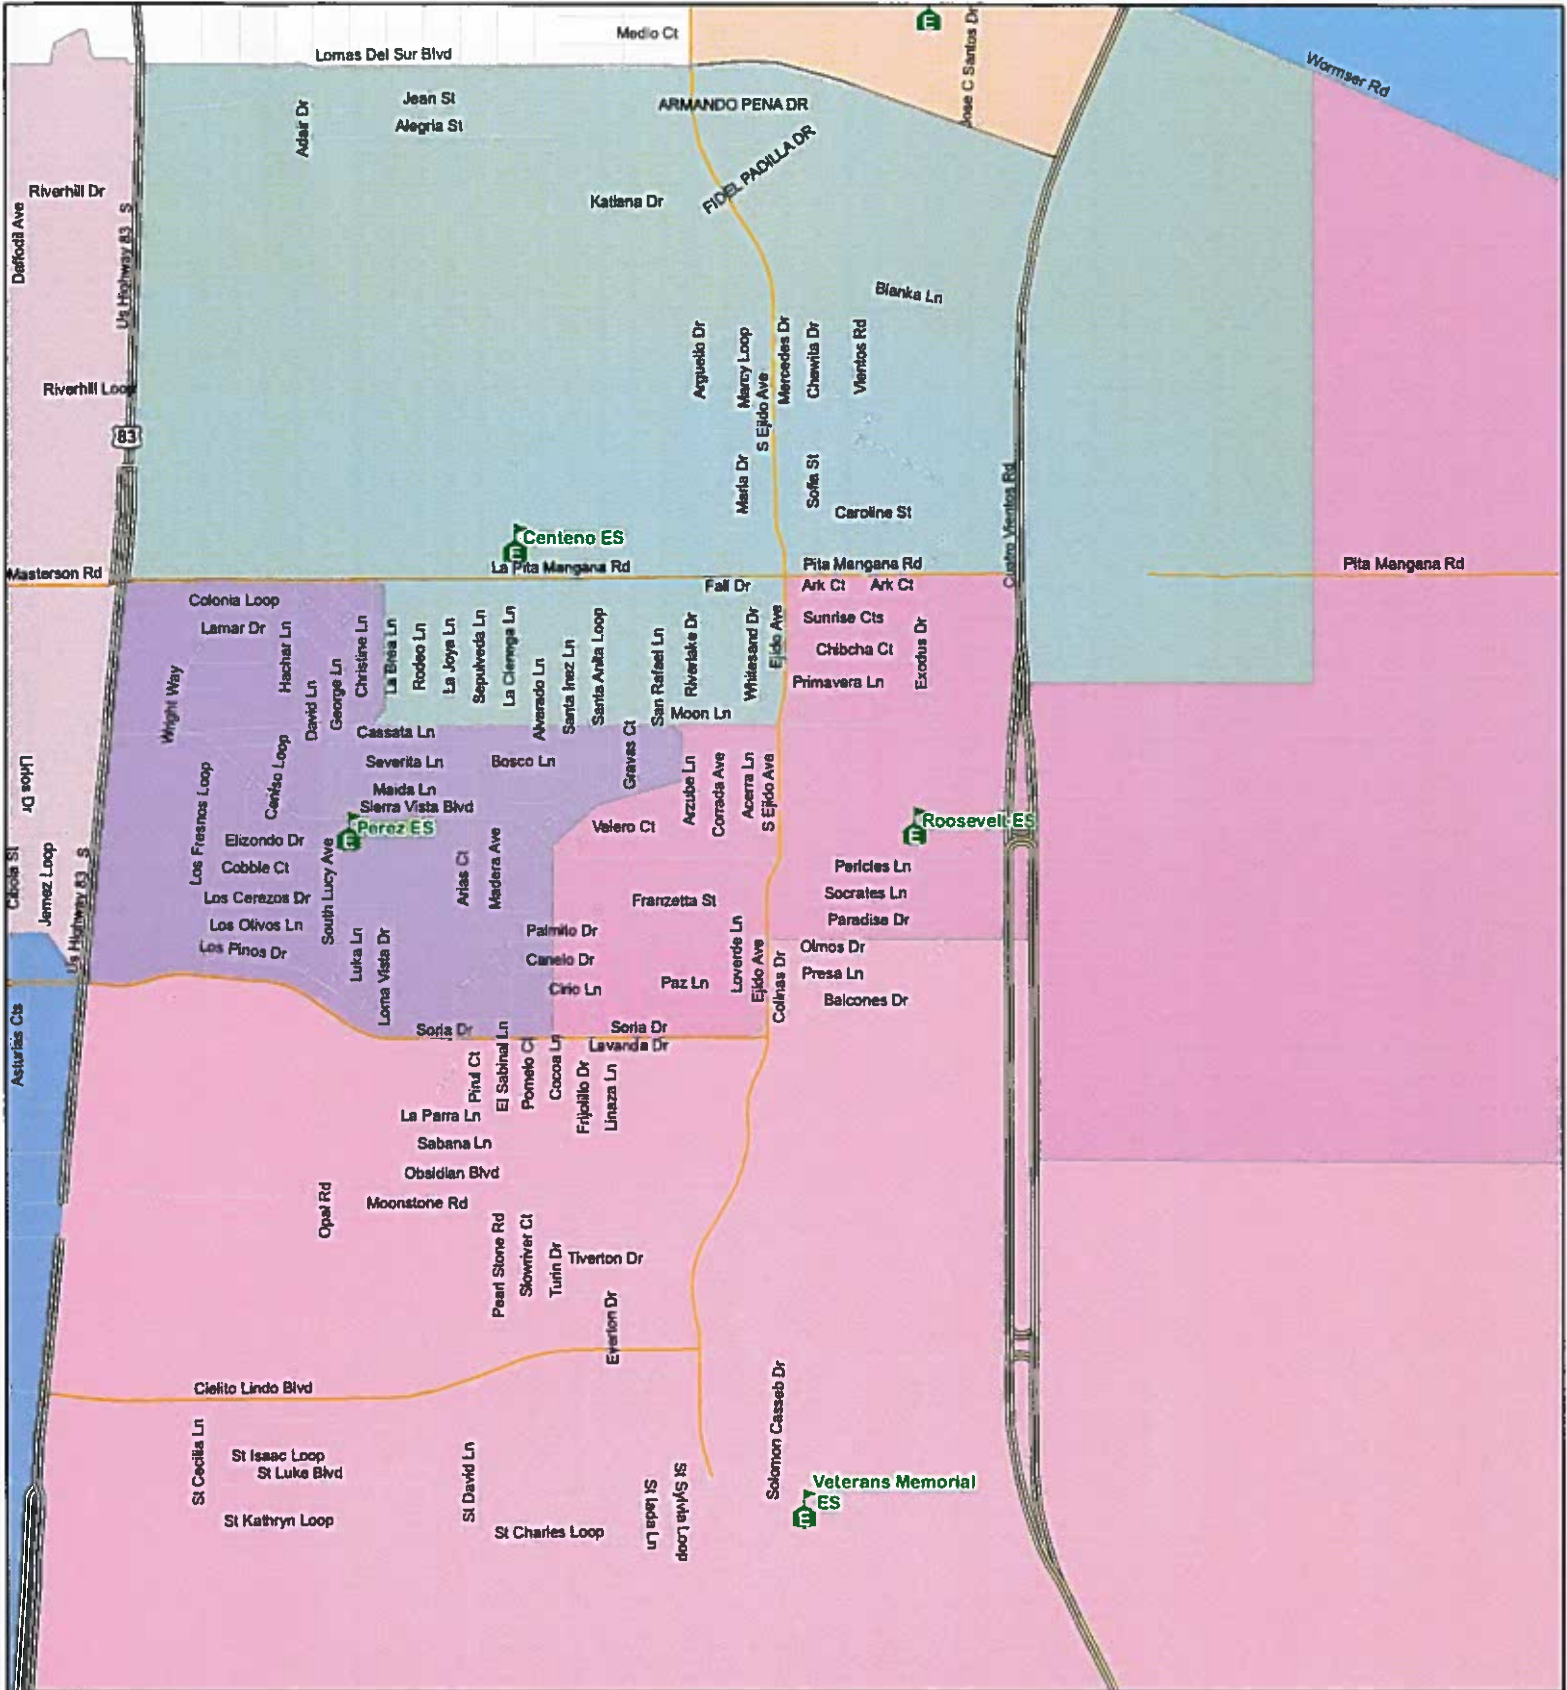

Approved for transmittal to school board: February 11, 2020

Recommendations:

Administration will present proposed boundary changes effective 2020-2021 school year: Roosevelt Elementary and Veterans Memorial Elementary.

-----ROOSEVELT ELEMENTARY-----

- Effective school year 2020-2021 moving the southern boundary of Roosevelt Elementary from Olmos drive to south of Balcones Drive.

-----VETERANS MEMORIAL ELEMENTARY-----

- Effective school year 2020-2021 moving the northeast boundary of Veterans Memorial Elementary from north of Olmos drive to south of Balcones Drive.

Rationale:

The propose boundary changes would clarify the school boundaries due to land development, and historical student attendance.

Budgetary Information:

N/A

Board Policy Reference and Compliance

N/A

United Independent School District

Current Elementary Boundaries

Roosevelt & Veterans Memorial

United Independent School District
Proposed Boundary Change
Roosevelt & Veterans Memorial

United Independent School District
Revised Elementary Boundaries
Roosevelt & Veterans Memorial