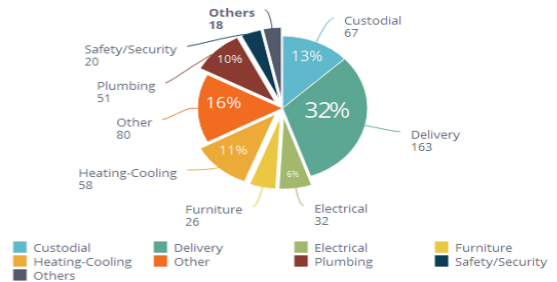

205 maintenance work orders created in November/December

59% completed on time

41% completed after 7 days due to ordering parts, building access, weather

PM and Work Requests Assigned By User

PM and Work Requests By Type

Trend of Requests Completed Per Month

Trend of Work Requests Created Per Month