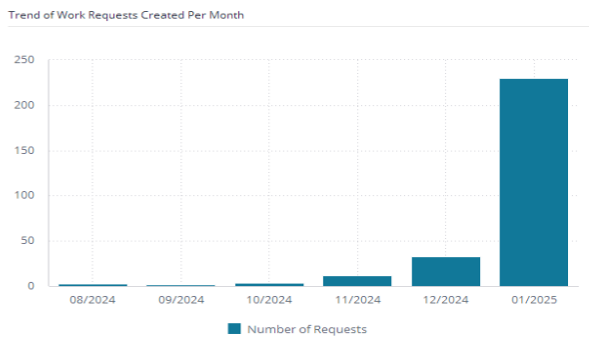

January Delivery/Custodial Work Orders

230 delivery/custodial work orders created in January

63% completed on time

37% completed after 7 days due to ordering supplies/back orders, weather

January Maintenance Work Orders

205 maintenance work orders created in November/December

59% completed on time

41% completed after 7 days due to ordering parts, building access, weather

PM and Work Requests Assigned By User

PM and Work Requests By Type