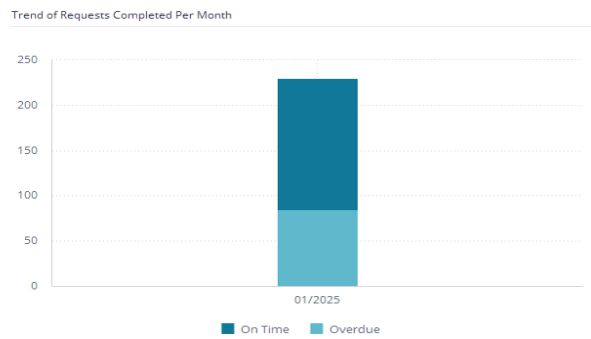

January Delivery/Custodial Work Orders

230 delivery/custodial work orders created in January

63% completed on time

37% completed after 7 days due to ordering supplies/back orders, weather

January Maintenance Work Orders

205 maintenance work orders created in November/December

59% completed on time

41% completed after 7 days due to ordering parts, building access, weather

PM and Work Requests Assigned By User

PM and Work Requests By Type