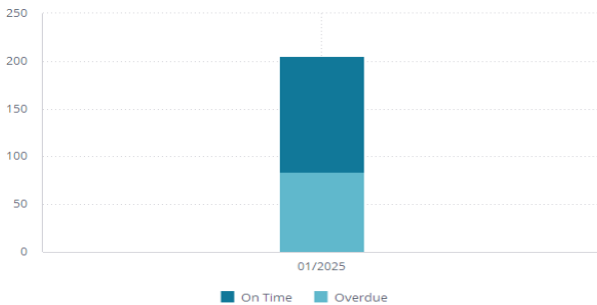

205 maintenance work orders created in November/December

59% completed on time

41% completed after 7 days due to ordering parts, building access, weather

PM and Work Requests Assigned By User

PM and Work Requests By Type

Trend of Requests Completed Per Month

Trend of Work Requests Created Per Month