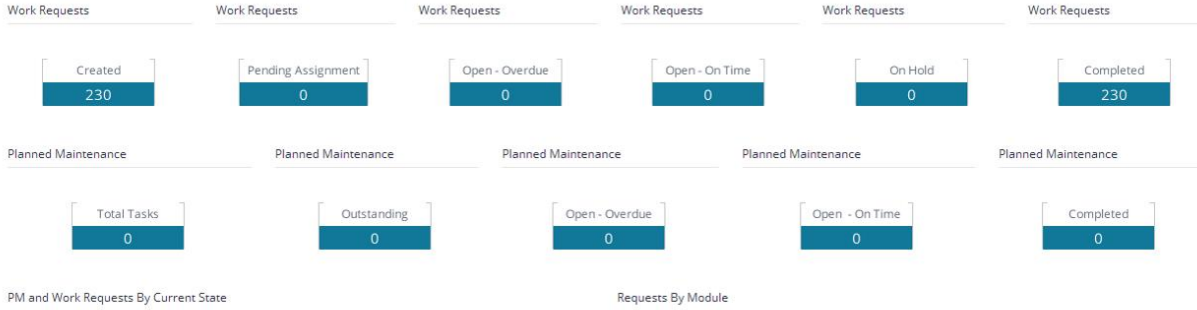

January Delivery/Custodial Work Orders

230 delivery/custodial work orders created in January

63% completed on time

37% completed after 7 days due to ordering supplies/back orders, weather

January Maintenance Work Orders

205 maintenance work orders created in November/December

59% completed on time

41% completed after 7 days due to ordering parts, building access, weather

PM and Work Requests Assigned By User

PM and Work Requests By Type

Trend of Requests Completed Per Month

Trend of Work Requests Created Per Month