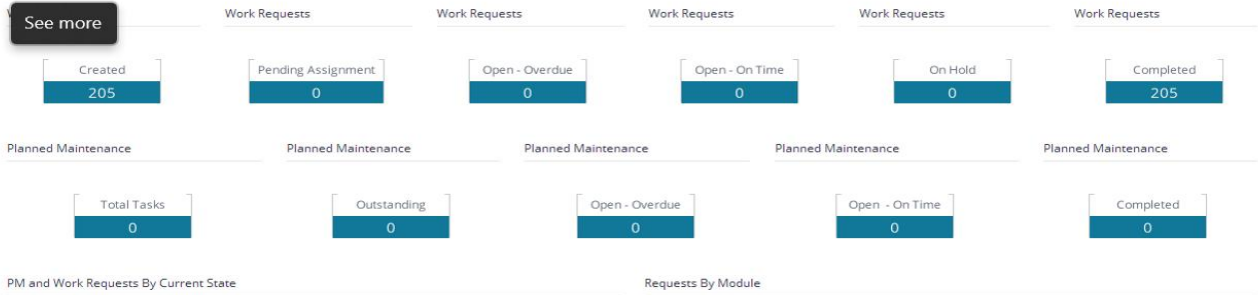

January Delivery/Custodial Work Orders

230 delivery/custodial work orders created in January

63% completed on time

37% completed after 7 days due to ordering supplies/back orders, weather

January Maintenance Work Orders

205 maintenance work orders created in November/December

59% completed on time

41% completed after 7 days due to ordering parts, building access, weather

PM and Work Requests Assigned By User

PM and Work Requests By Type

Trend of Requests Completed Per Month

Trend of Work Requests Created Per Month