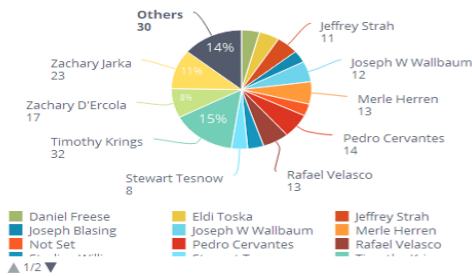

PM and Work Requests Assigned By User

Trend of Requests Completed Per Month