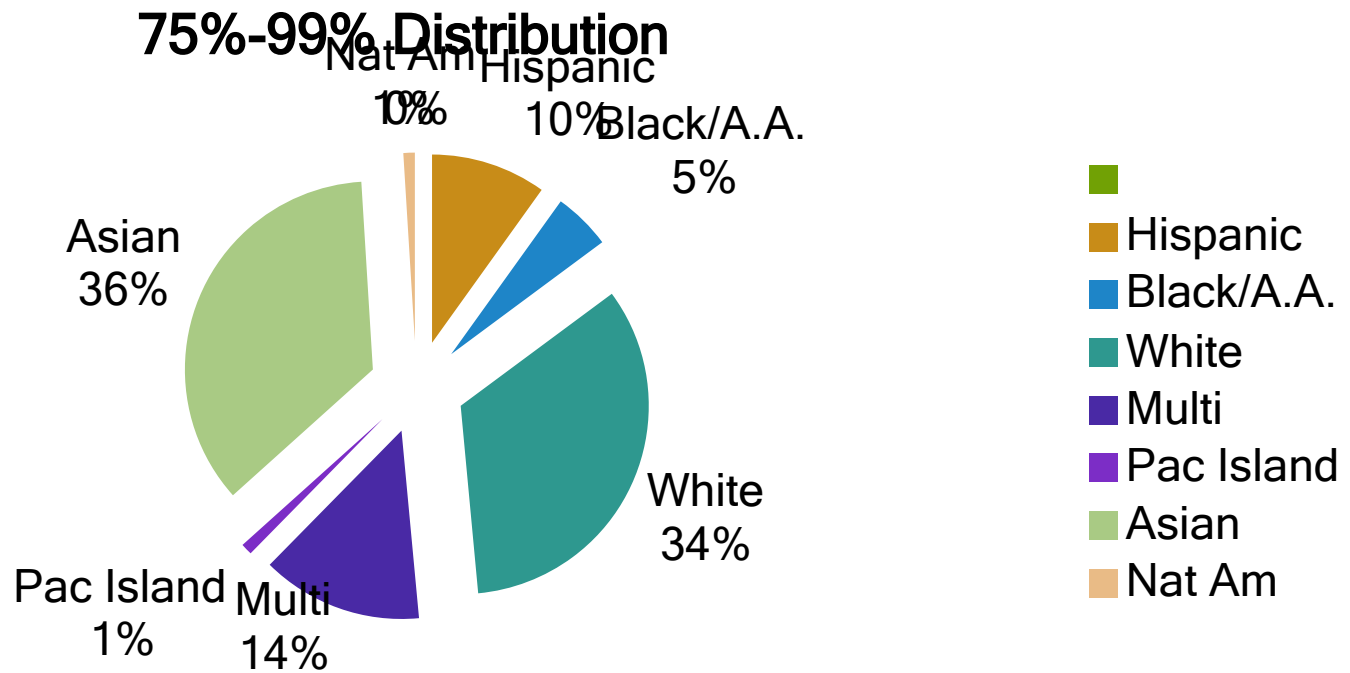

Demographic Breakdown

184 Students: 1.48 to 2.028 GPA (Median)

Demographic Breakdown

357 Students, 2.028 to 3.5 GPA

Demographic Breakdown

150 Students, 3.5 to 3.99 GPA

Top 1% in Parkrose

32 Students, 4.0 GPA, Top 1%