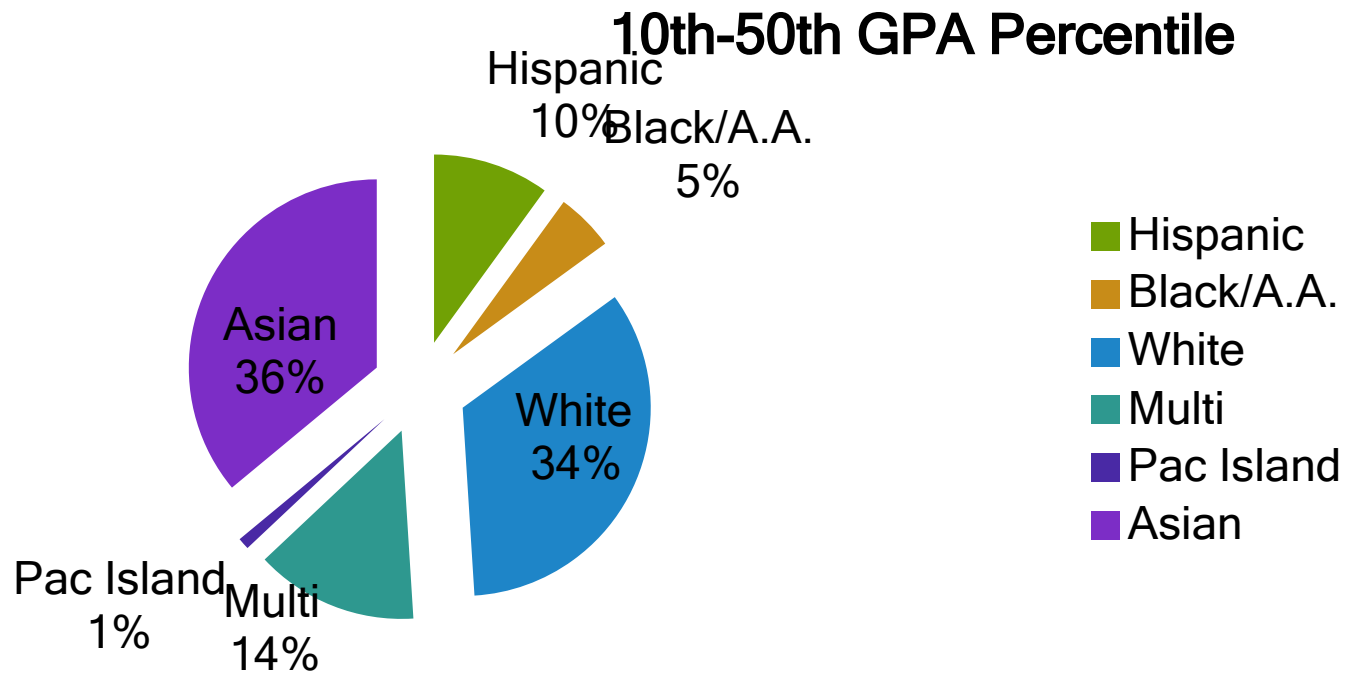

Demographic Breakdown

184 Students: 1.48 to 2.028 GPA (Median)