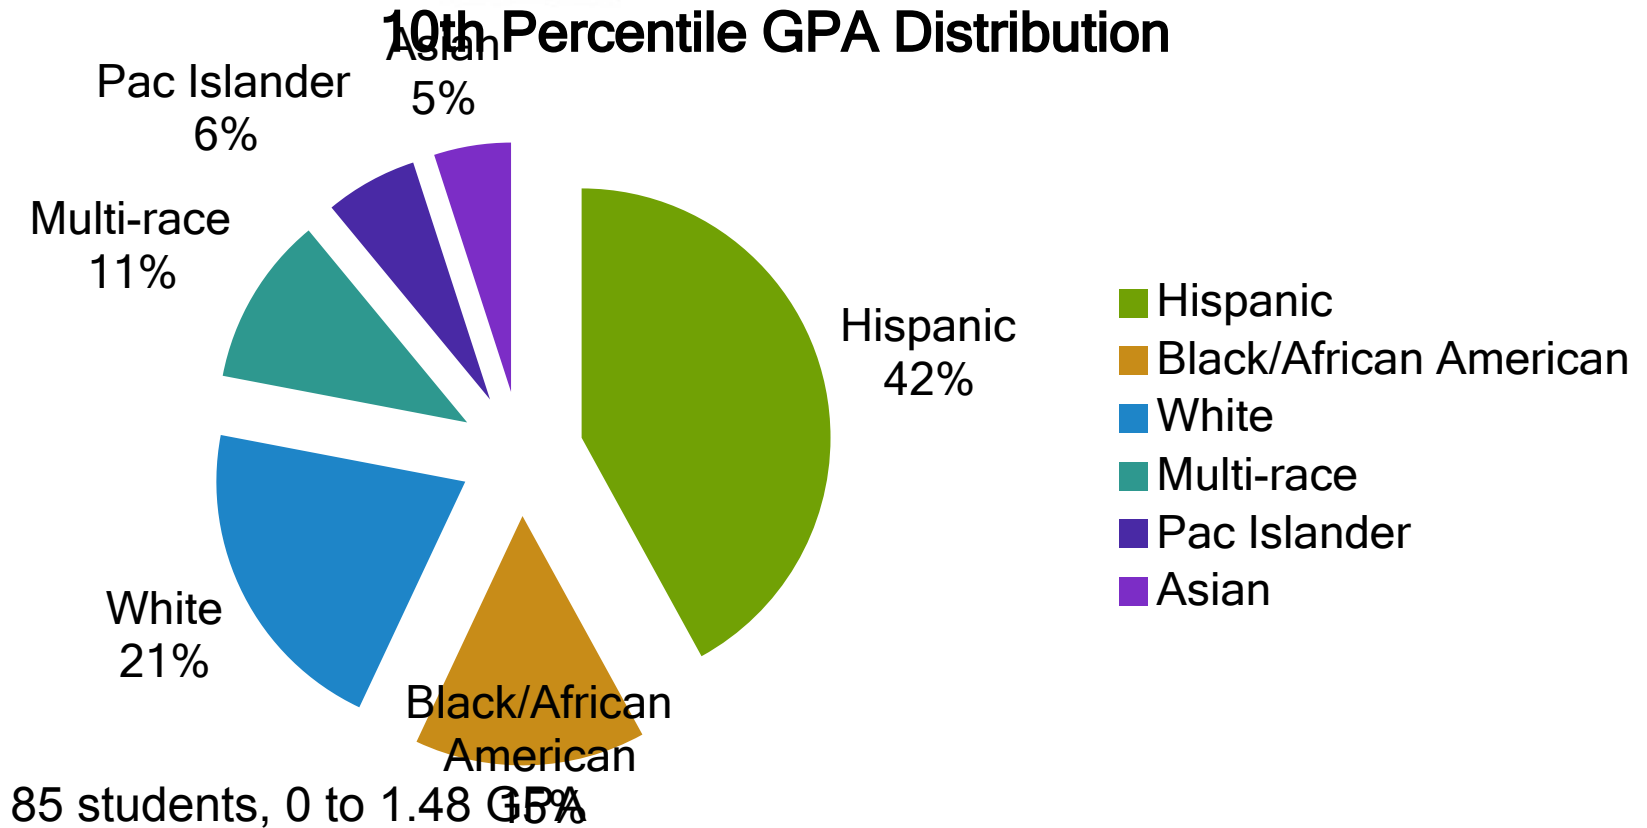

Parkrose Data Winter 2014

High School GPA and Elementary DIBELS data

PHS GPA 10th-12th grade 2013

PHS GPA Distribution

10th% = 0-1.48 GPA, 25th% = 2.28, 50th-75th% = 3.5, 90th% = 3.8

Demographic Breakdown

10th Percentile GPA Distribution

Demographic Breakdown

184 Students: 1.48 to 2.028 GPA (Median)

Demographic Breakdown

357 Students, 2.028 to 3.5 GPA

Demographic Breakdown

150 Students, 3.5 to 3.99 GPA

Top 1% in Parkrose

32 Students, 4.0 GPA, Top 1%