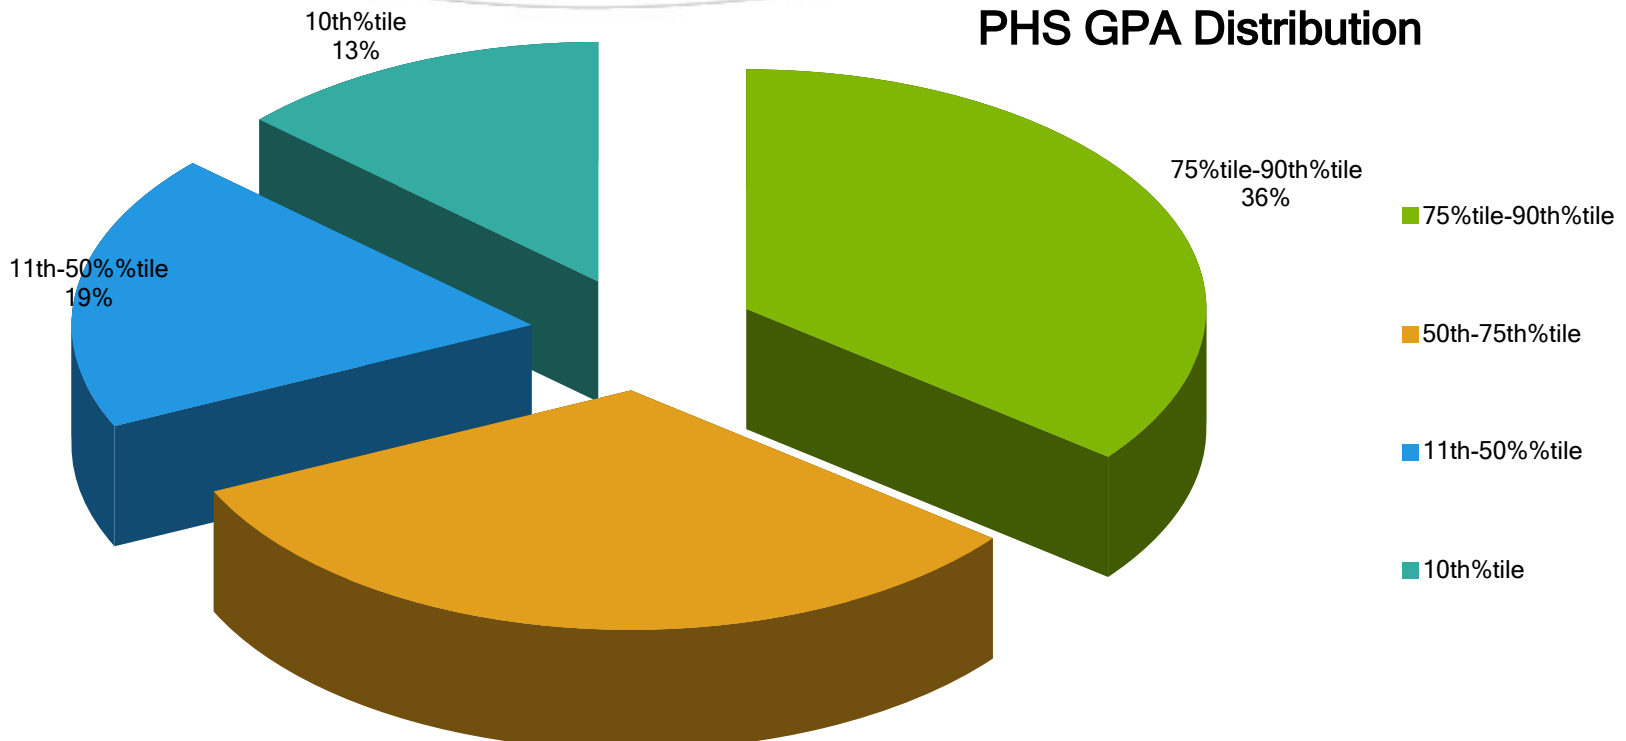

Parkrose Data Winter 2014

High School GPA and Elementary DIBELS data

PHS GPA 10th-12th grade 2013

PHS GPA Distribution

10th% = 0-1.48 GPA, 25th% = 2.28, 50th-75th% = 3.5, 90th% = 3.8

Demographic Breakdown

10th Percentile GPA Distribution

Demographic Breakdown

184 Students: 1.48 to 2.028 GPA (Median)

Demographic Breakdown

357 Students, 2.028 to 3.5 GPA

Demographic Breakdown

150 Students, 3.5 to 3.99 GPA

Top 1% in Parkrose

32 Students, 4.0 GPA, Top 1%