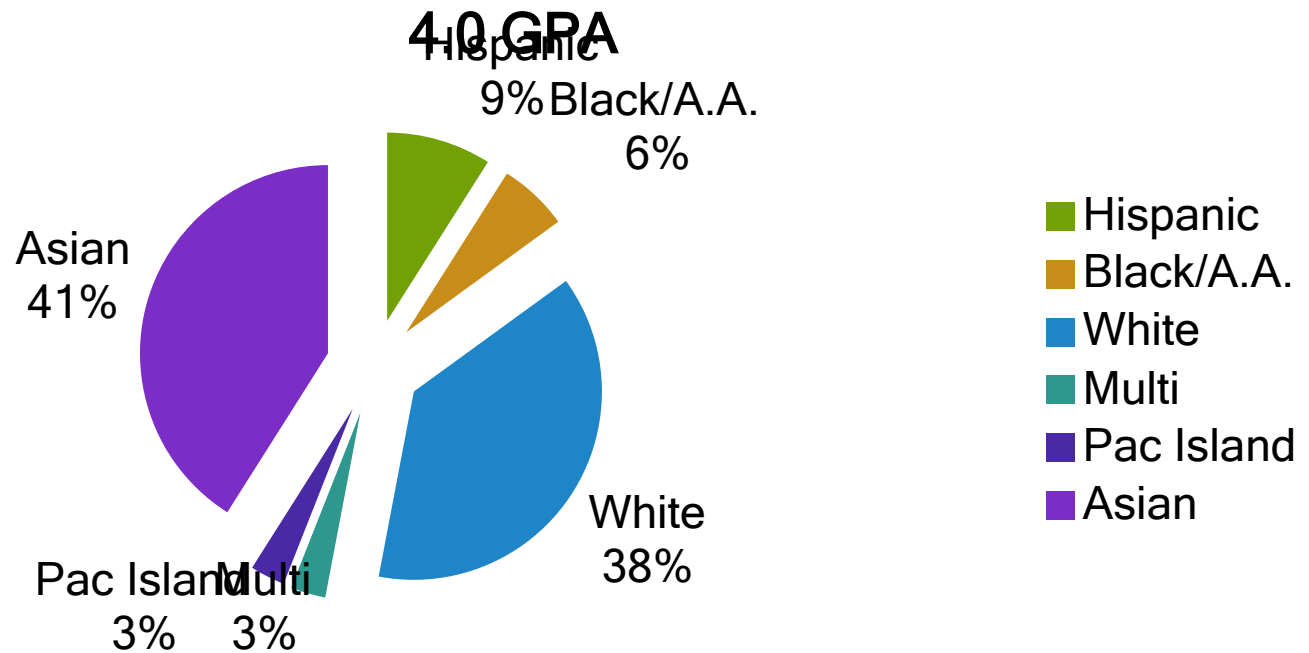

Demographic Breakdown

184 Students: 1.48 to 2.028 GPA (Median)

Demographic Breakdown

357 Students, 2.028 to 3.5 GPA

Demographic Breakdown

150 Students, 3.5 to 3.99 GPA

Top 1% in Parkrose

32 Students, 4.0 GPA, Top 1%