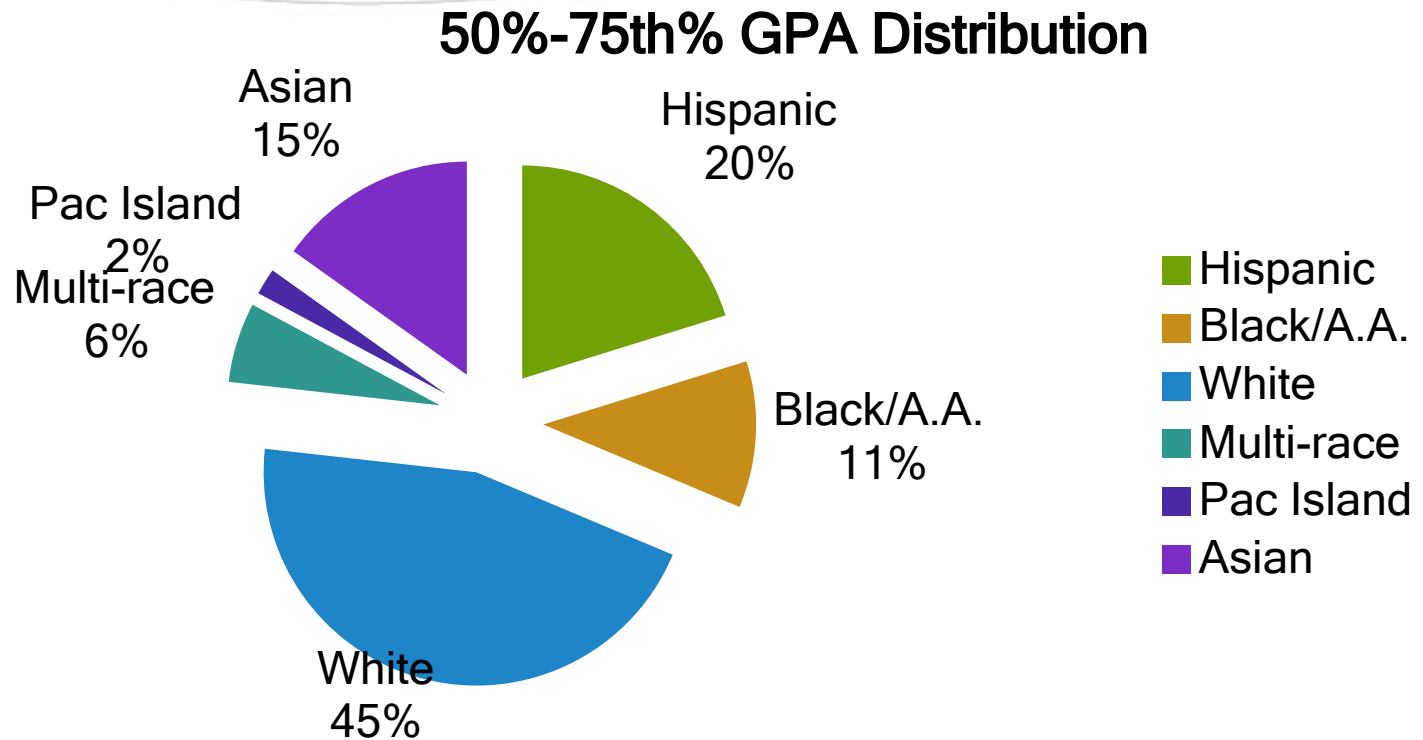

Demographic Breakdown

357 Students, 2.028 to 3.5 GPA