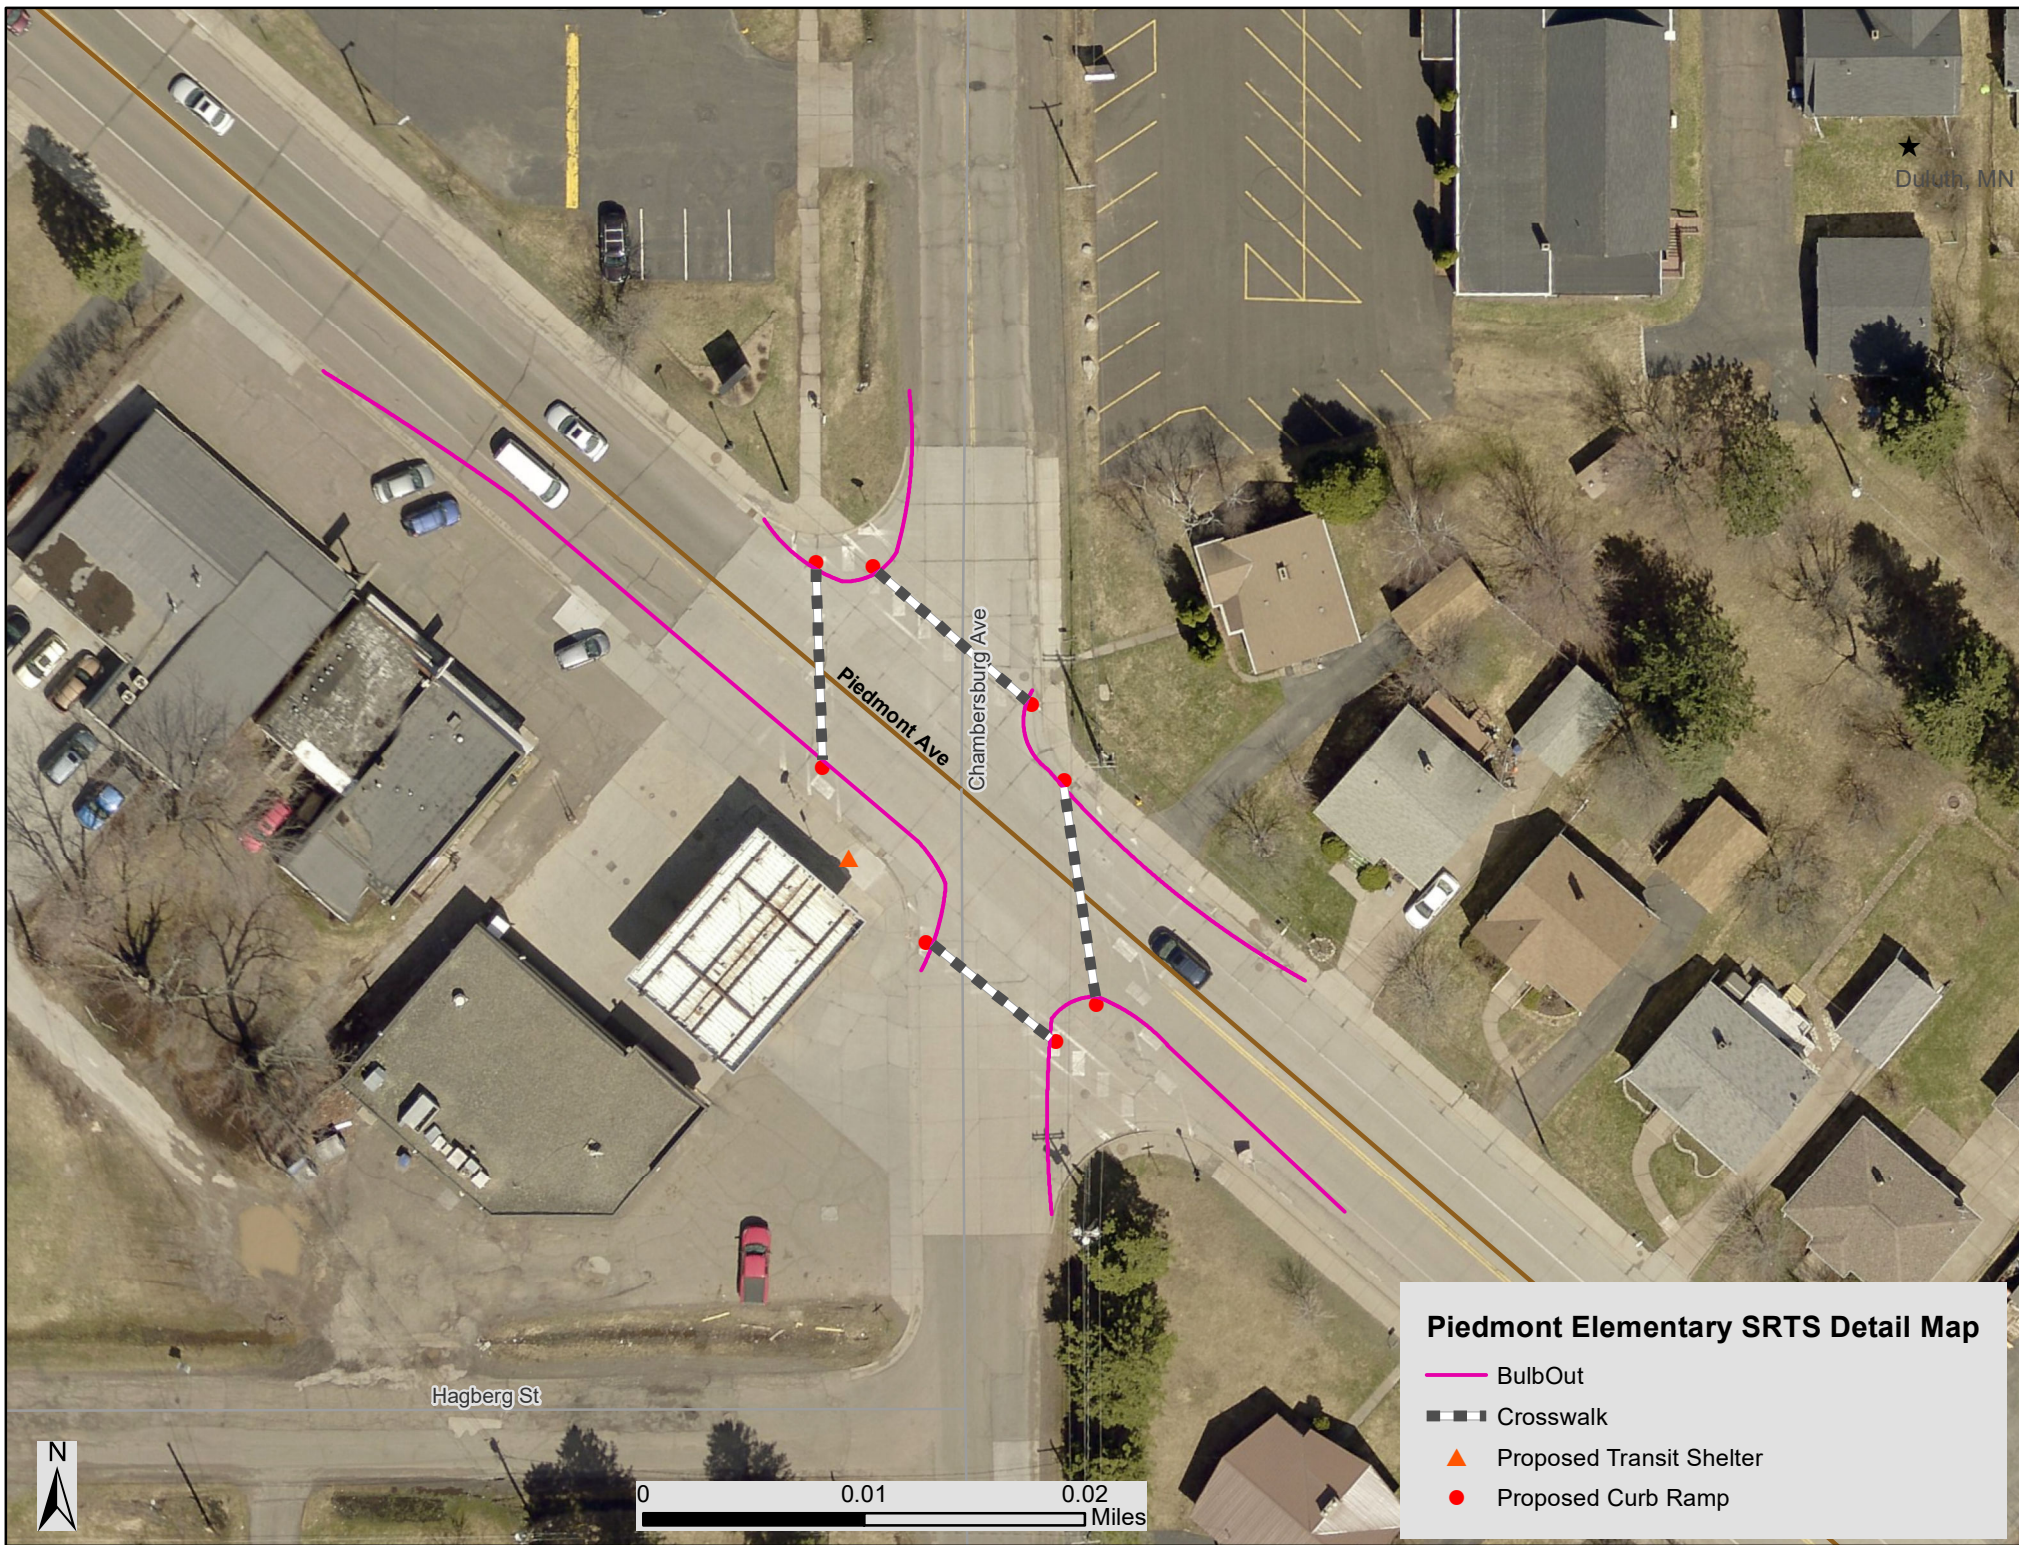

Duluth, MN

Piedmont Elementary SRTS Detail Map

-  BulbOut
-  Crosswalk
-  Proposed Transit Shelter
-  Proposed Curb Ramp

Hagberg St

Piedmont Ave

Chambersburg Ave