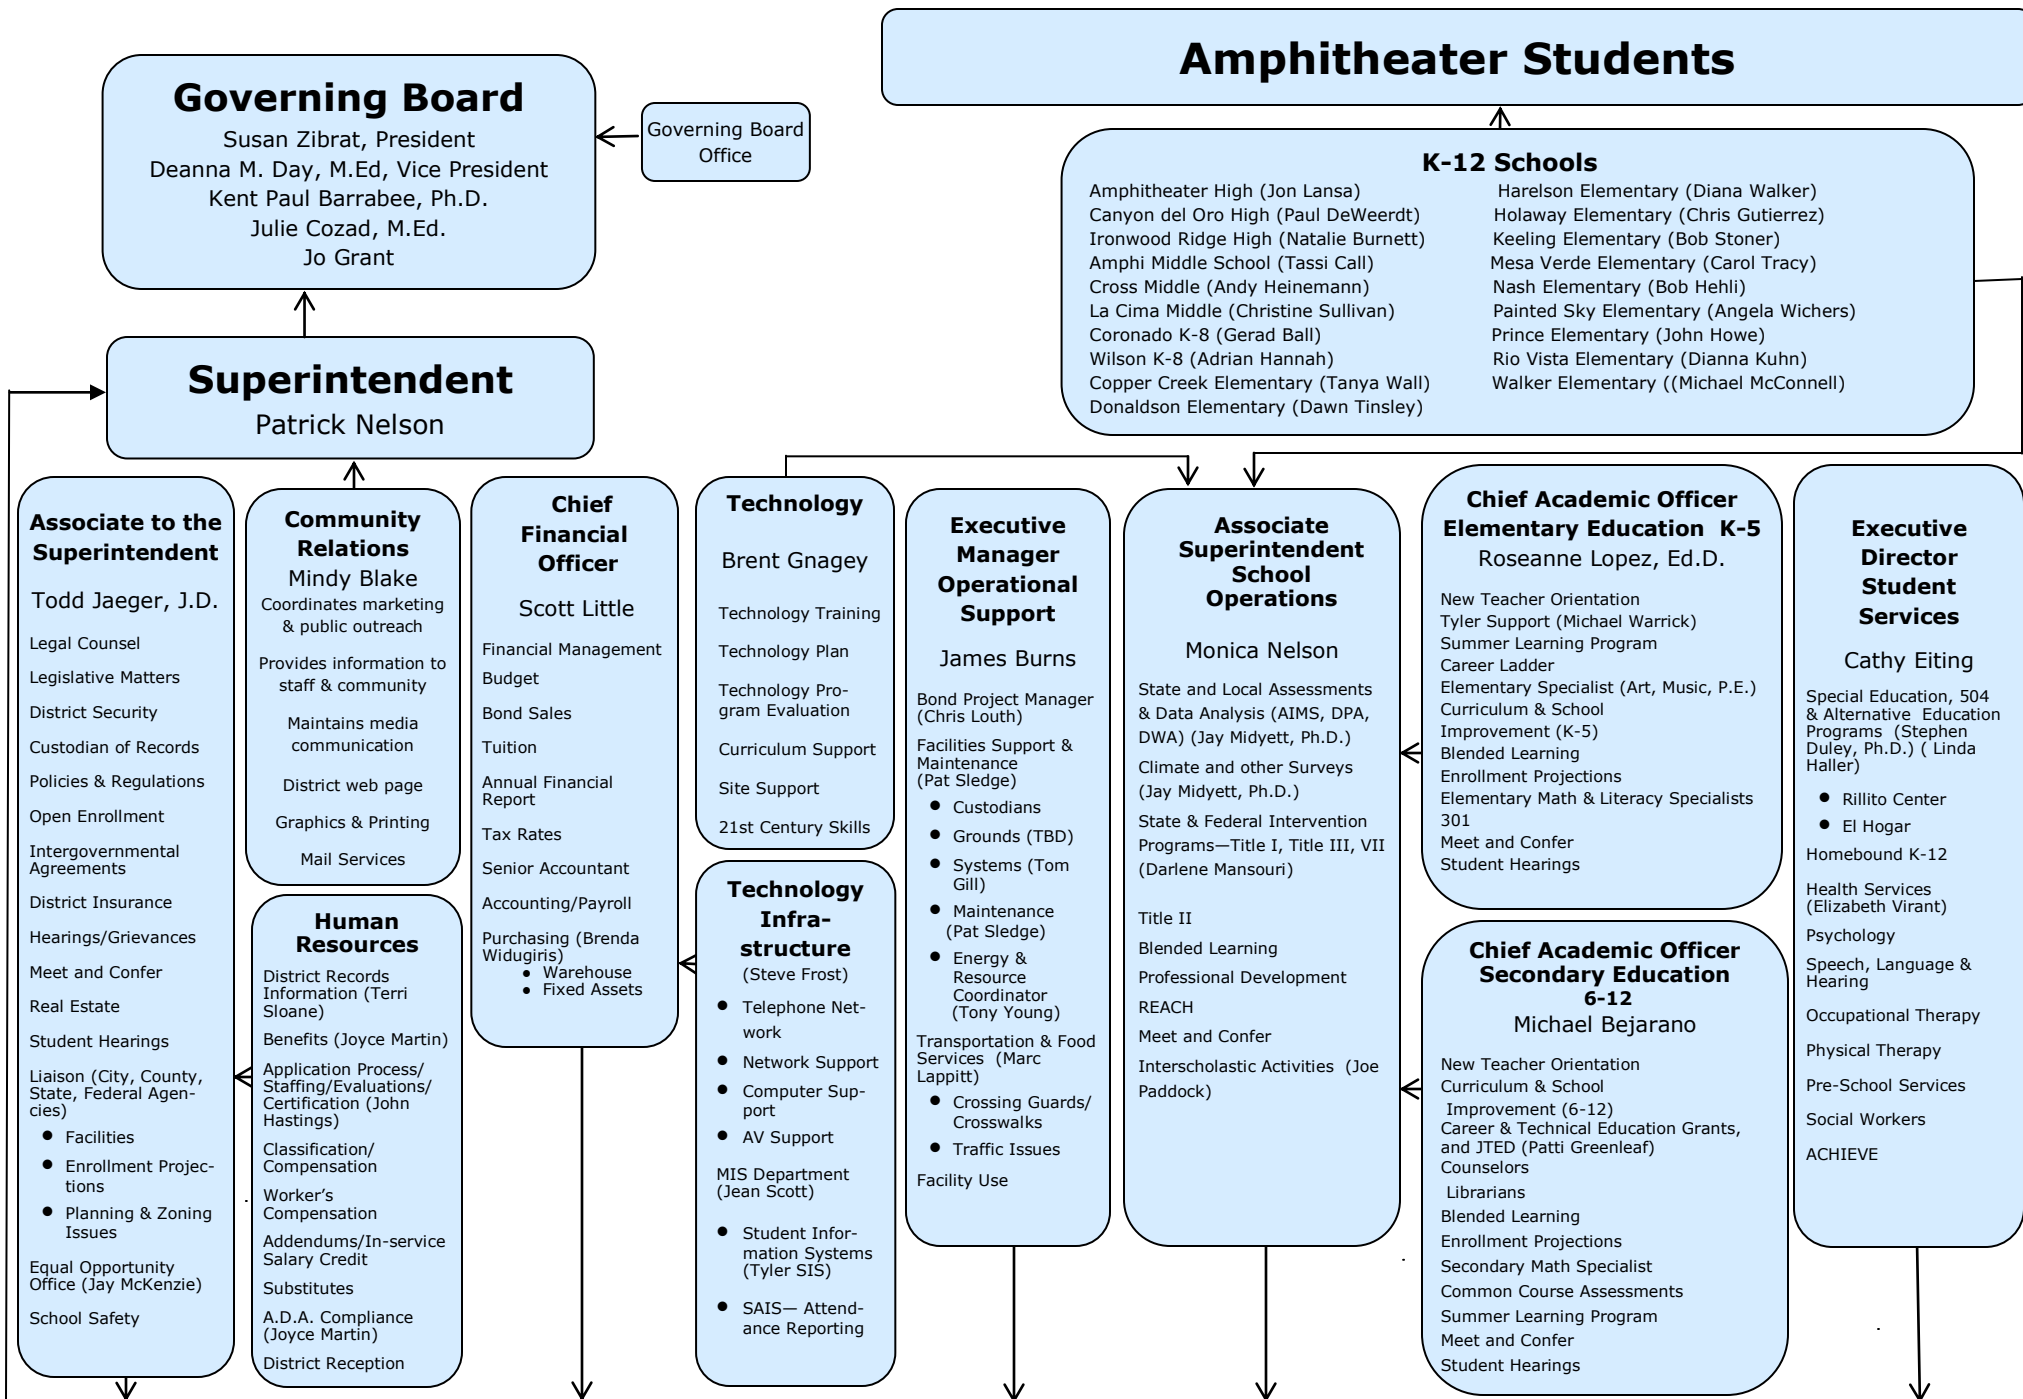

Amphitheater Unified School District Organizational Chart 2014-2015

Amphitheater Students

- K-12 Schools**
- | | |
|--|---|
| <ul style="list-style-type: none"> Amphitheater High (Jon Lansa) Canyon del Oro High (Paul DeWeerd) Ironwood Ridge High (Natalie Burnett) Amphi Middle School (Tassi Call) Cross Middle (Andy Heinemann) La Cima Middle (Christine Sullivan) Coronado K-8 (Gerad Ball) Wilson K-8 (Adrian Hannah) Copper Creek Elementary (Tanya Wall) Donaldson Elementary (Dawn Tinsley) | <ul style="list-style-type: none"> Harelson Elementary (Diana Walker) Holaway Elementary (Chris Gutierrez) Keeling Elementary (Bob Stoner) Mesa Verde Elementary (Carol Tracy) Nash Elementary (Bob Hehli) Painted Sky Elementary (Angela Wichers) Prince Elementary (John Howe) Rio Vista Elementary (Dianna Kuhn) Walker Elementary ((Michael McConnell) |
|--|---|