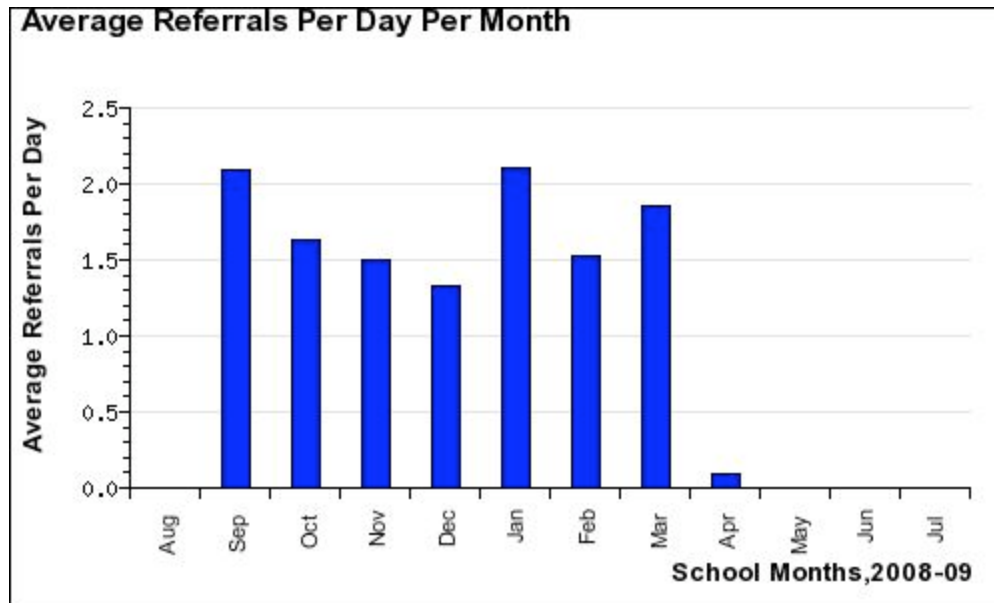

School-wide Information System

Average Referrals Per Day Per Month

Prescott Elementary School

Generated: 04/20/2009, 7:31:35 AM  
 All Referrals & Minors  
 2008-09

| Year          | Month | Days Count | Referral Count | Avg Referrals |
|---------------|-------|------------|----------------|---------------|
| 2008          | Aug   | 0          | 1              | 0.00          |
| 2008          | Sep   | 21         | 44             | 2.10          |
| 2008          | Oct   | 19         | 31             | 1.63          |
| 2008          | Nov   | 16         | 24             | 1.50          |
| 2008          | Dec   | 15         | 20             | 1.33          |
| 2009          | Jan   | 18         | 38             | 2.11          |
| 2009          | Feb   | 19         | 29             | 1.53          |
| 2009          | Mar   | 14         | 26             | 1.86          |
| 2009          | Apr   | 22         | 2              | 0.09          |
| 2009          | May   | 20         | 0              | 0.00          |
| 2009          | Jun   | 9          | 0              | 0.00          |
| 2009          | Jul   | 0          | 0              | 0.00          |
| <b>Totals</b> |       | <b>173</b> | <b>215</b>     |               |

**Days: 173**

**Referrals: 215**