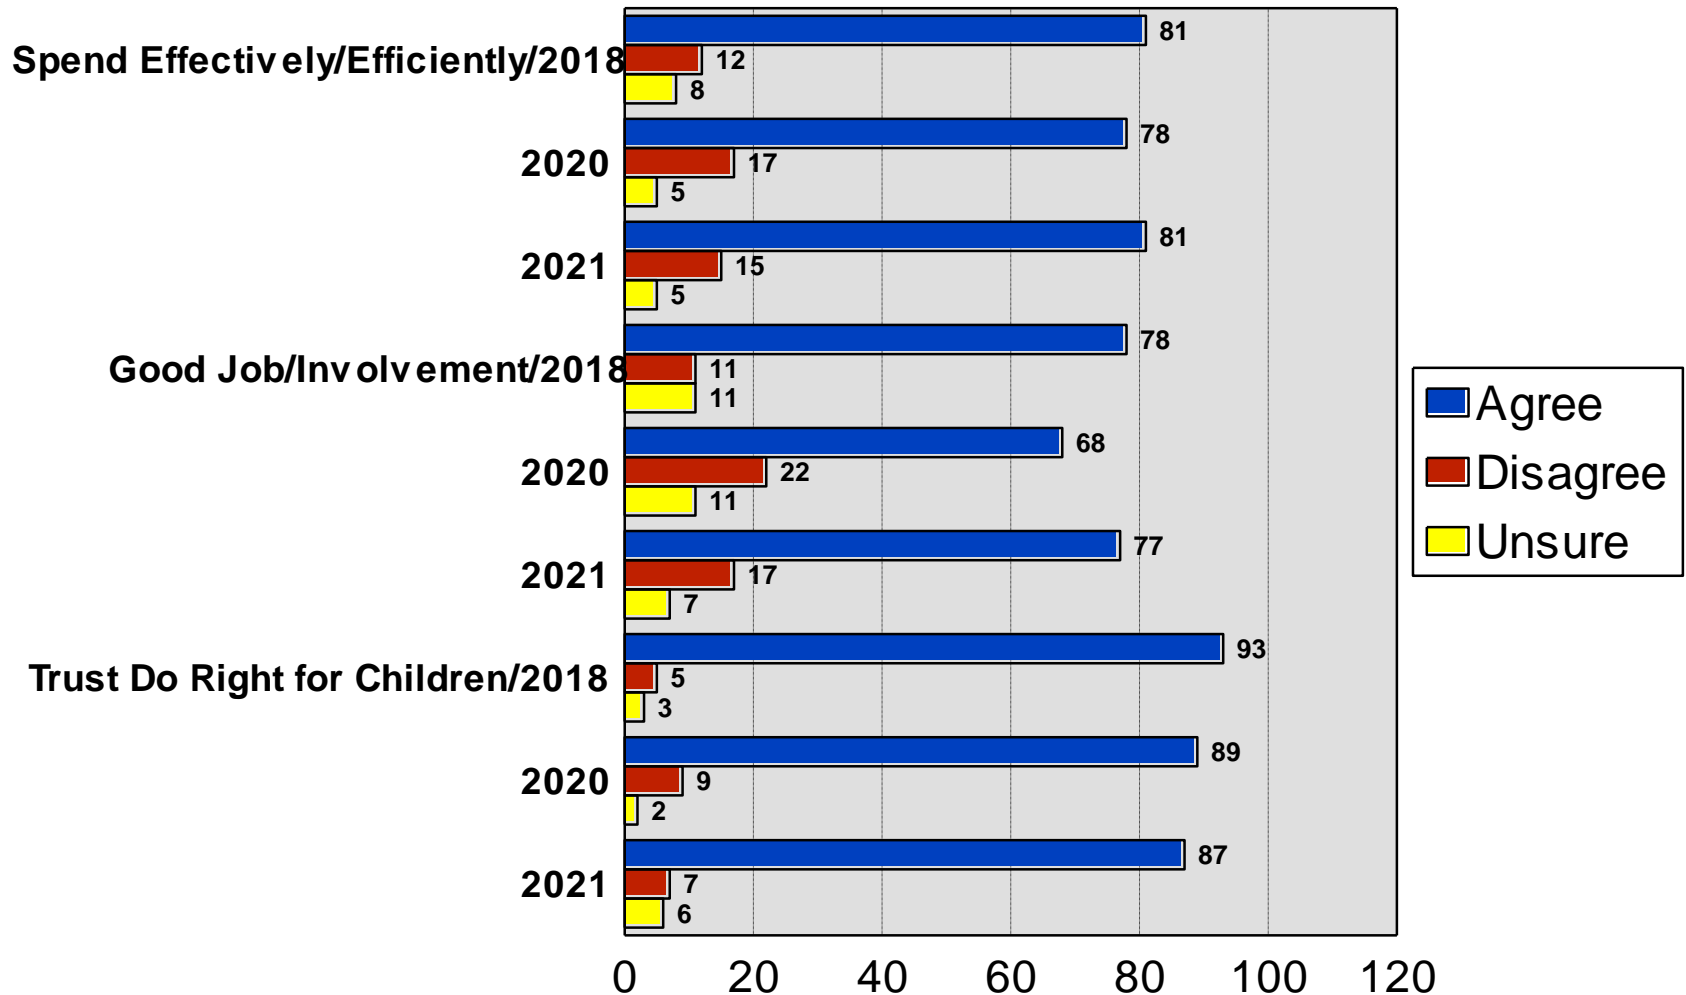

Specific Perceptions I

2021 Eden Prairie Public Schools