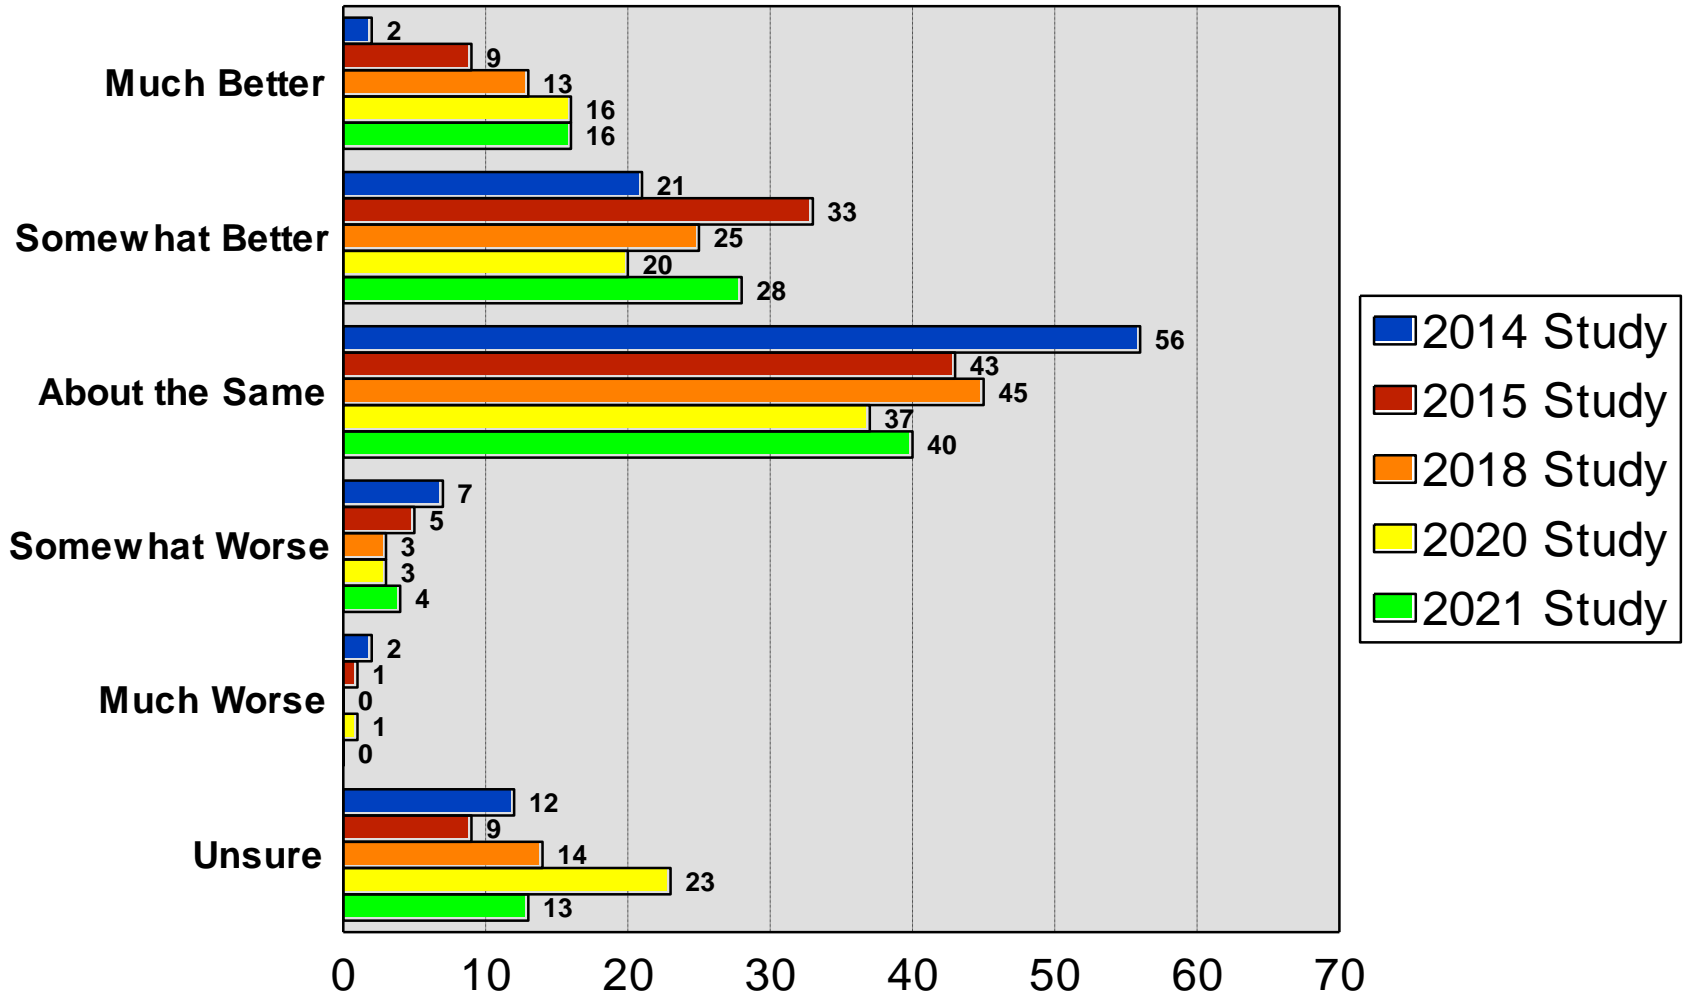

Eden Prairie Public Schools

2021 Residential Survey

The Morris Leatherman Company

Survey Methodology

2021 Eden Prairie Public Schools

- ① 400 random sample of Eden Prairie School District households
- ① Projectable within +/- 5.0% in 95 out of 100 cases
- ① Telephone interviews conducted between June 3rd and 18th, 2021
- ① Average interview time of 13 minutes
- ① Non-response level of 5.0%
- ① Cell Phone Only Households: 50%
- ① Landline Only Households: 10%
- ① Cell Phone and Landline Households: 40%

Demographics I

2021 Eden Prairie Public Schools

Demographics II

2021 Eden Prairie Public Schools

Quality of Public Schools

2021 Eden Prairie Public Schools

Quality Compared to Three Years Ago

2021 Eden Prairie Public Schools