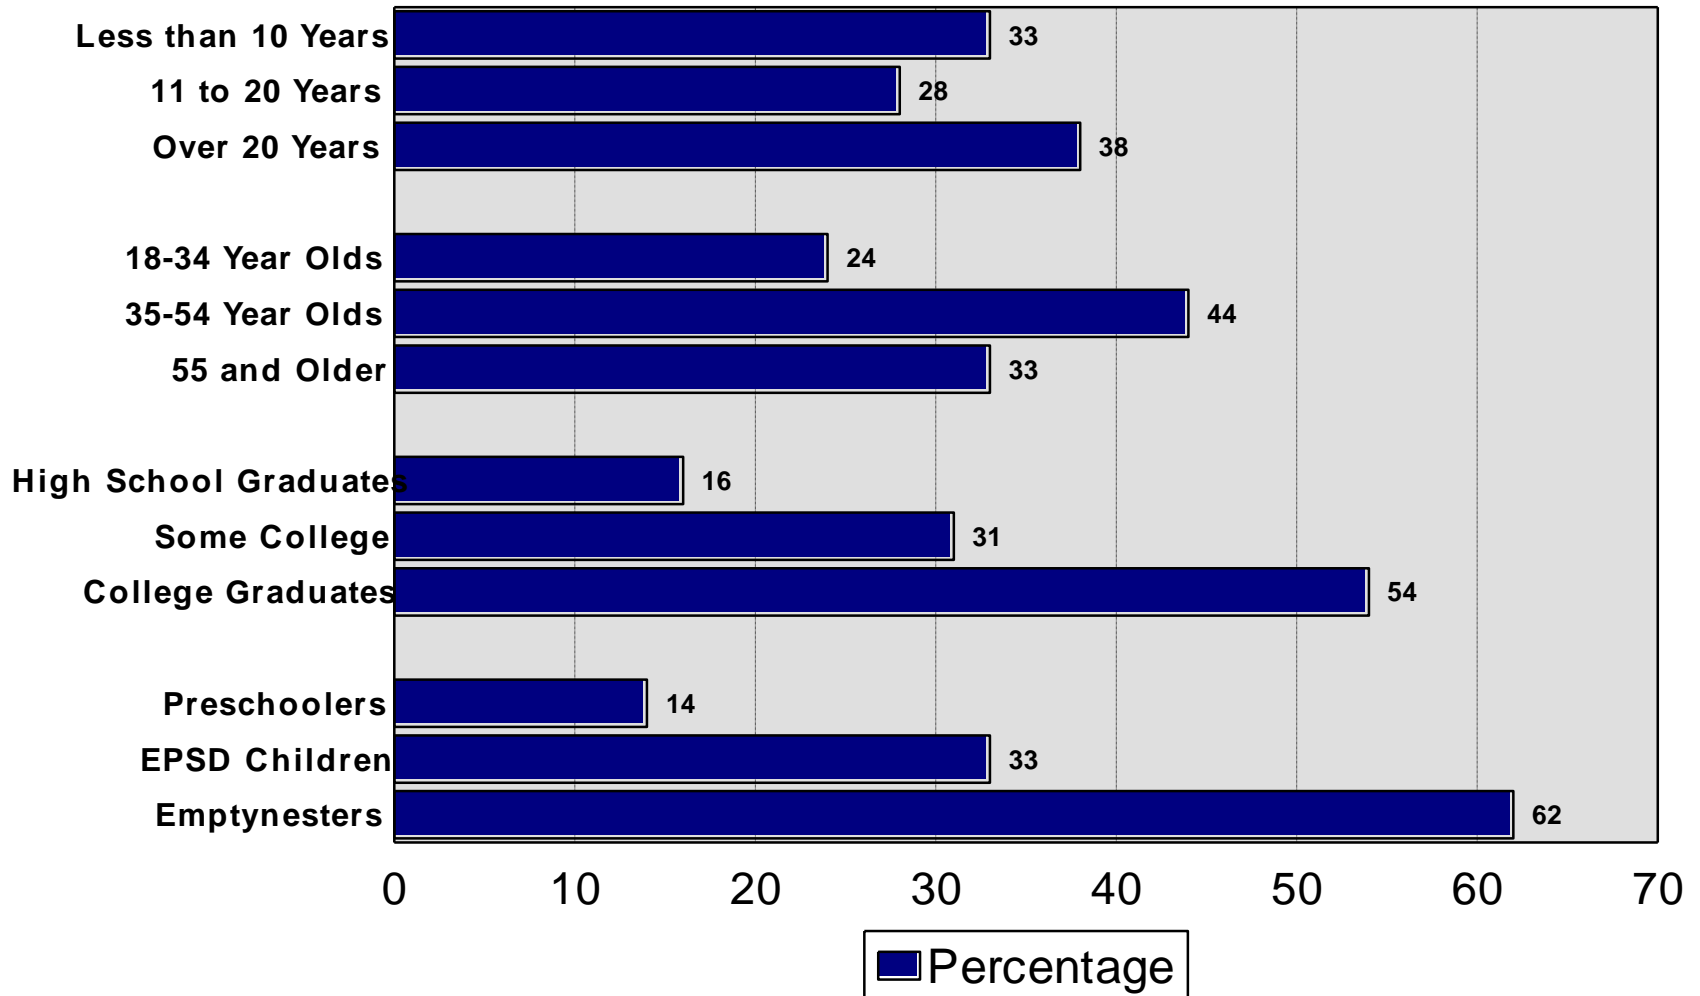

Demographics I

2021 Eden Prairie Public Schools