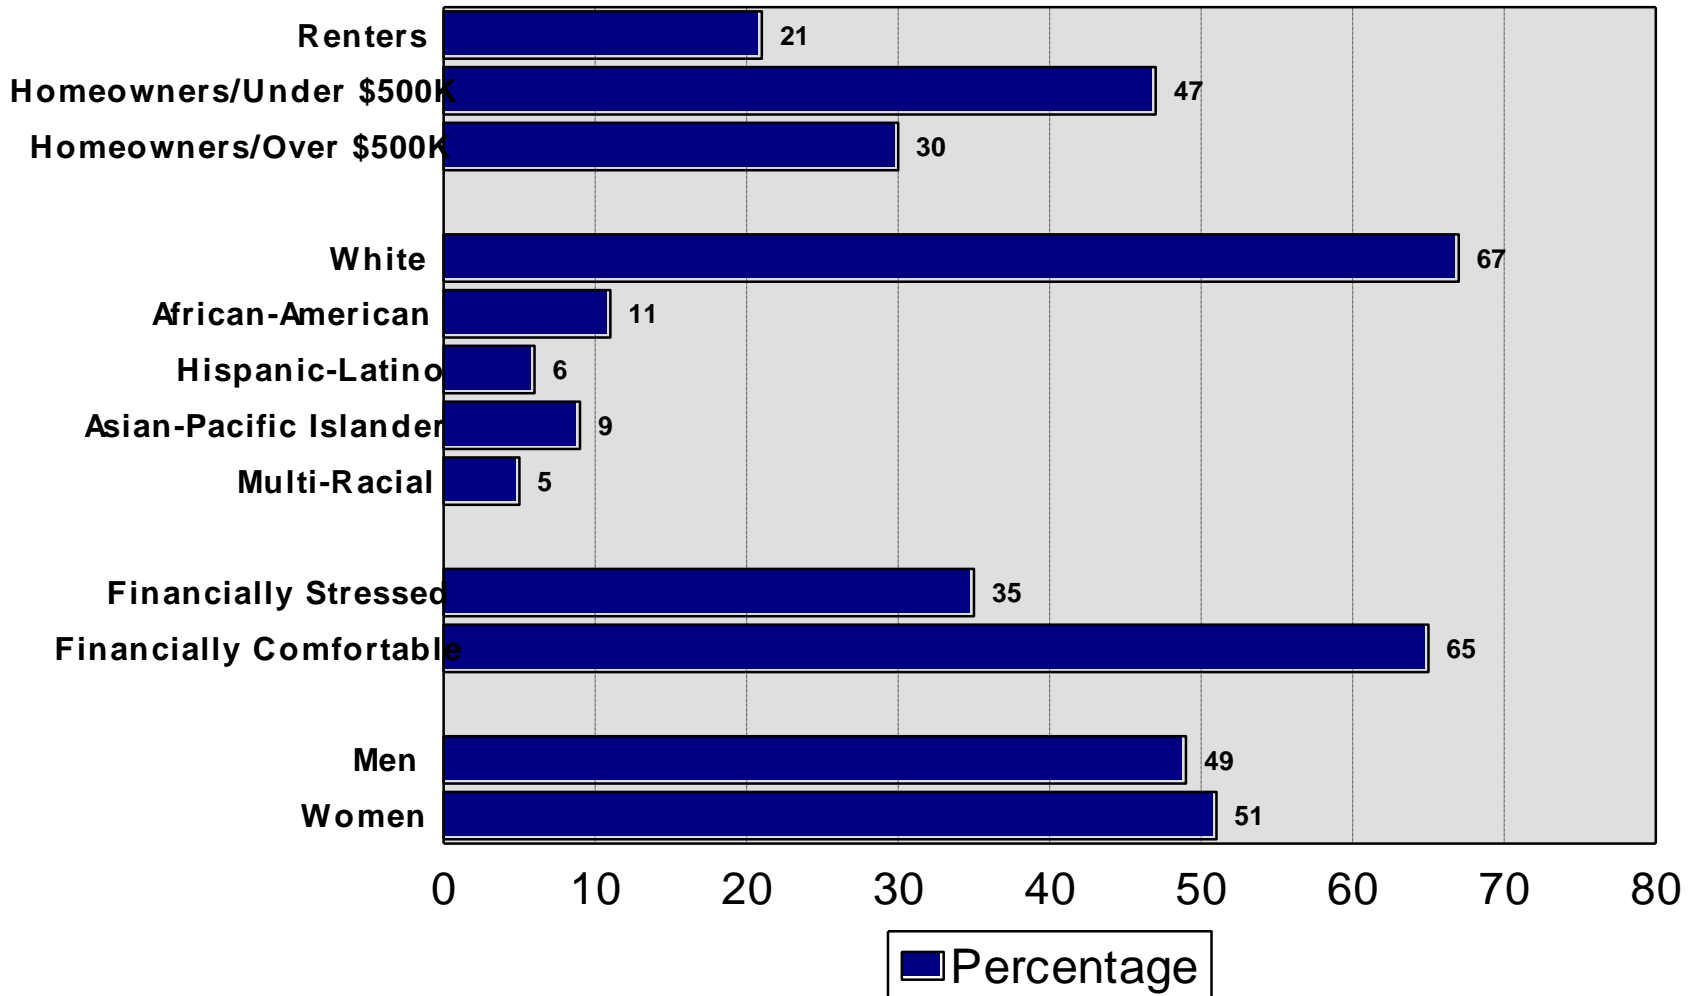

Demographics II

2021 Eden Prairie Public Schools