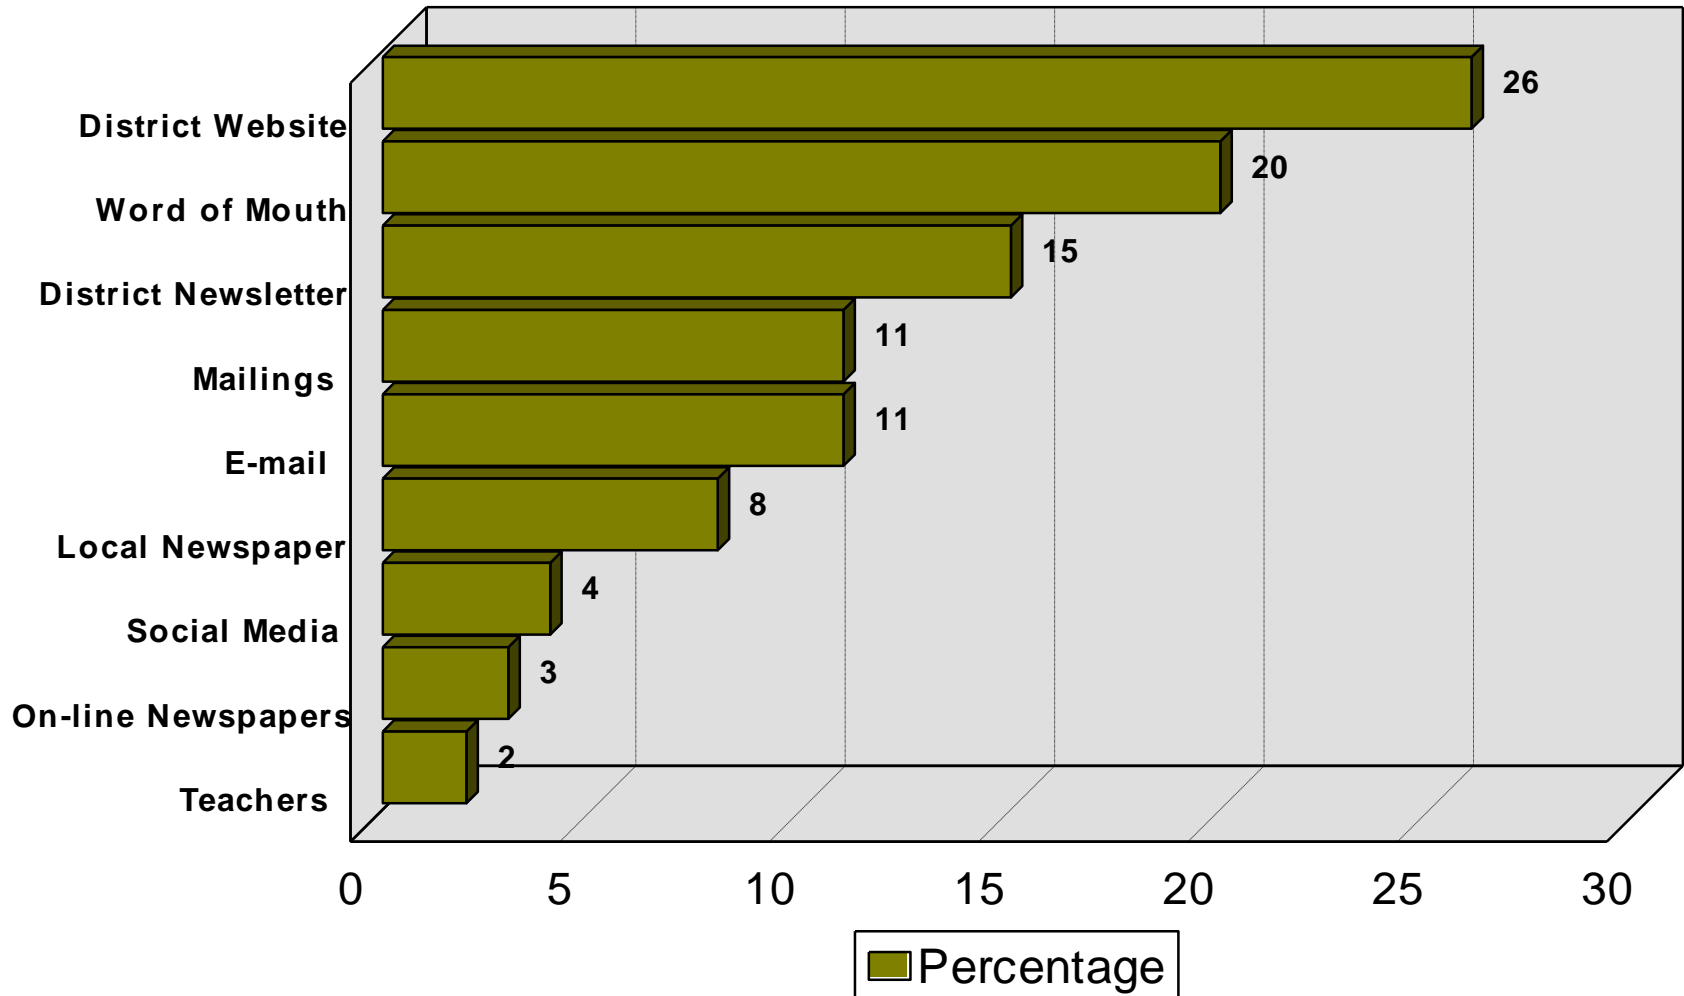

Primary Source of Information

2021 Eden Prairie Public Schools