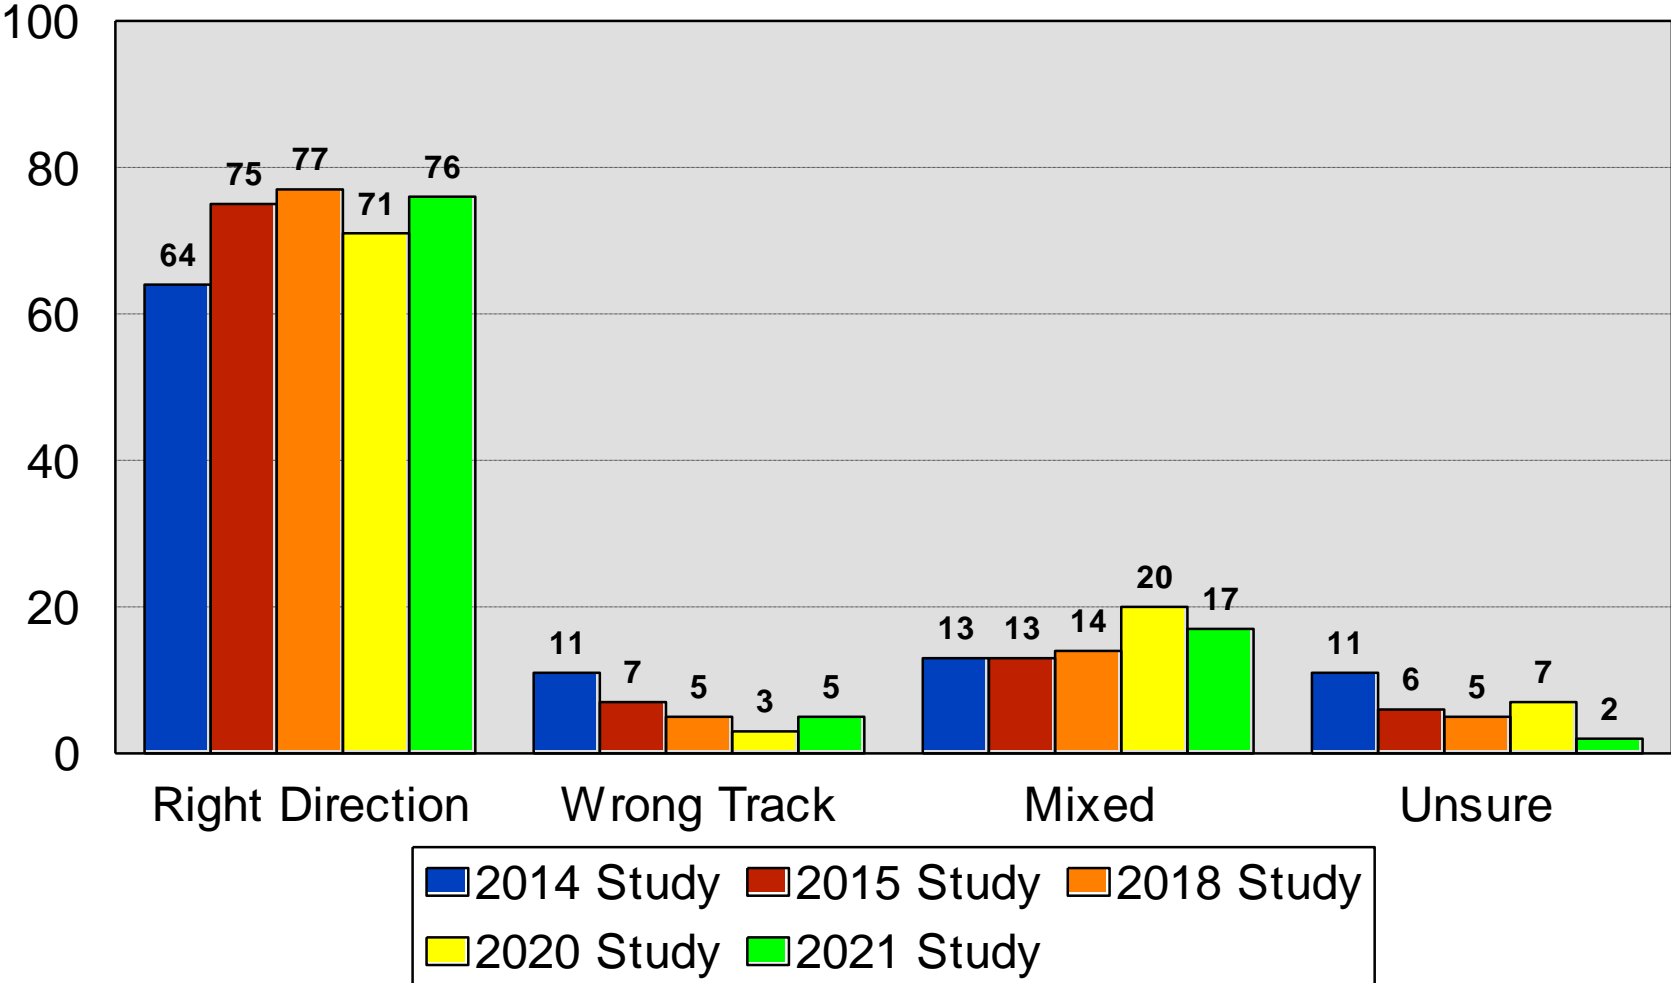

Direction of School District

2021 Eden Prairie Public Schools