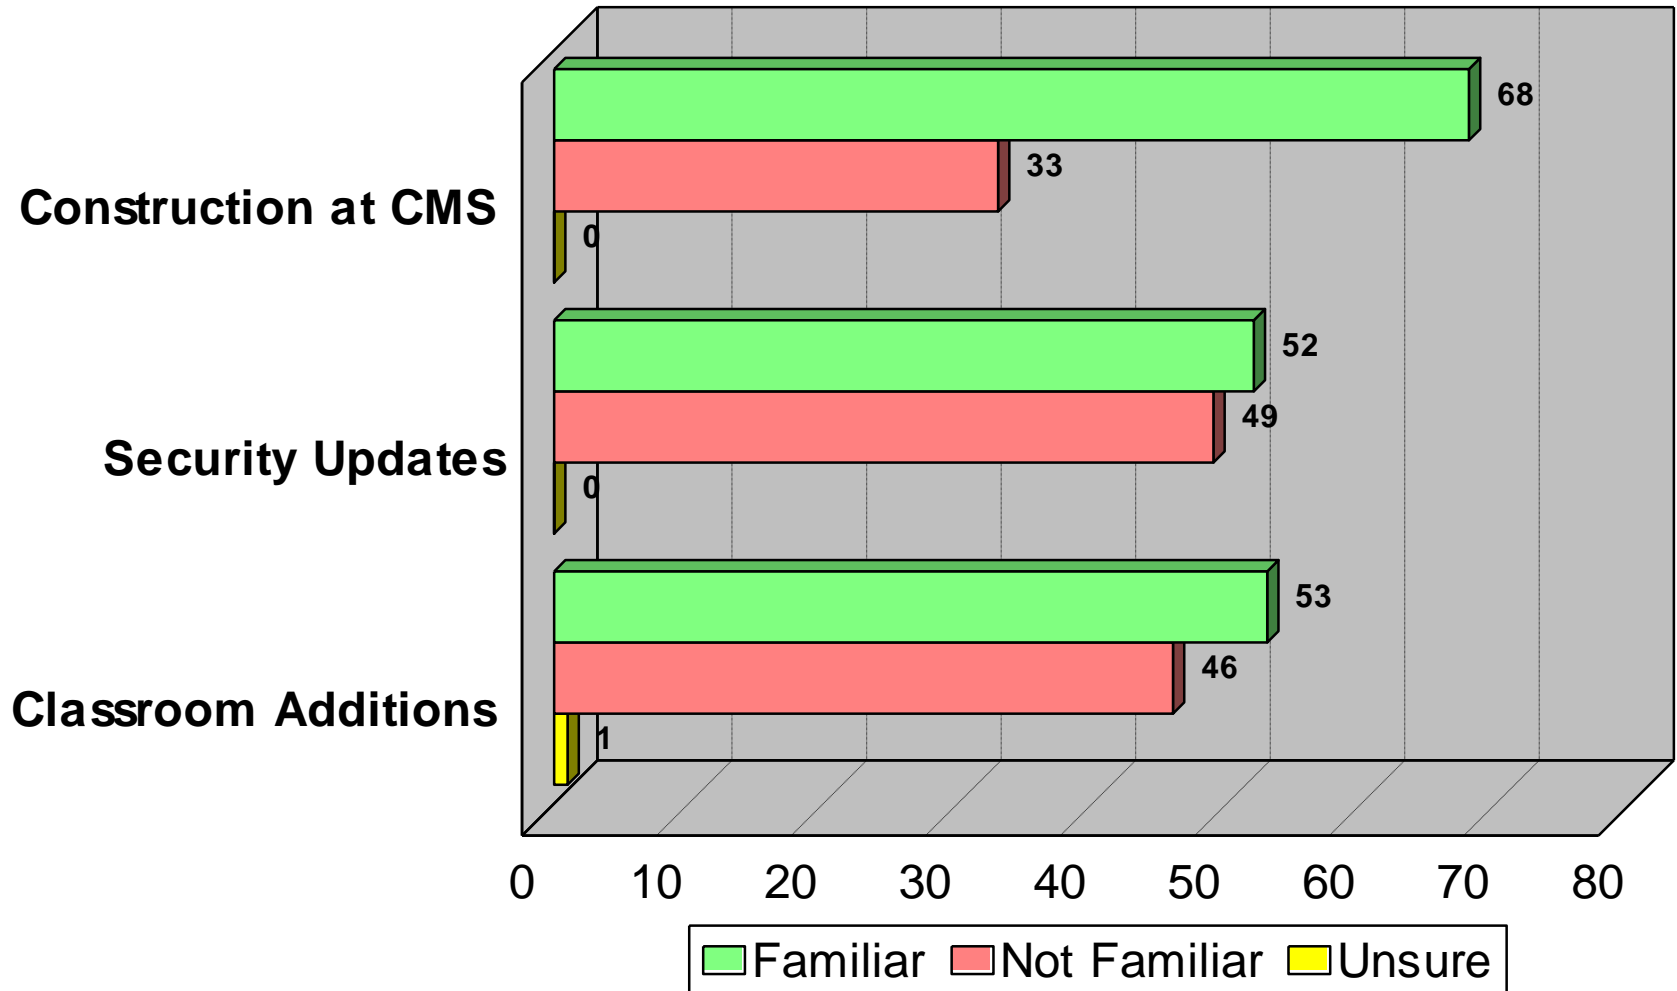

2021 Eden Prairie Public Schools

Most Effective Way

2021 Eden Prairie Public Schools

Interest in Bond Referendum Information

2021 Eden Prairie Public Schools

Familiarity with Bond Components

2021 Eden Prairie Public Schools

Awareness Four Year Old Preschool program in Every Elementary School

2021 Eden Prairie Public Schools

Interest in Guided Tour at CMS

2021 Eden Prairie Public Schools