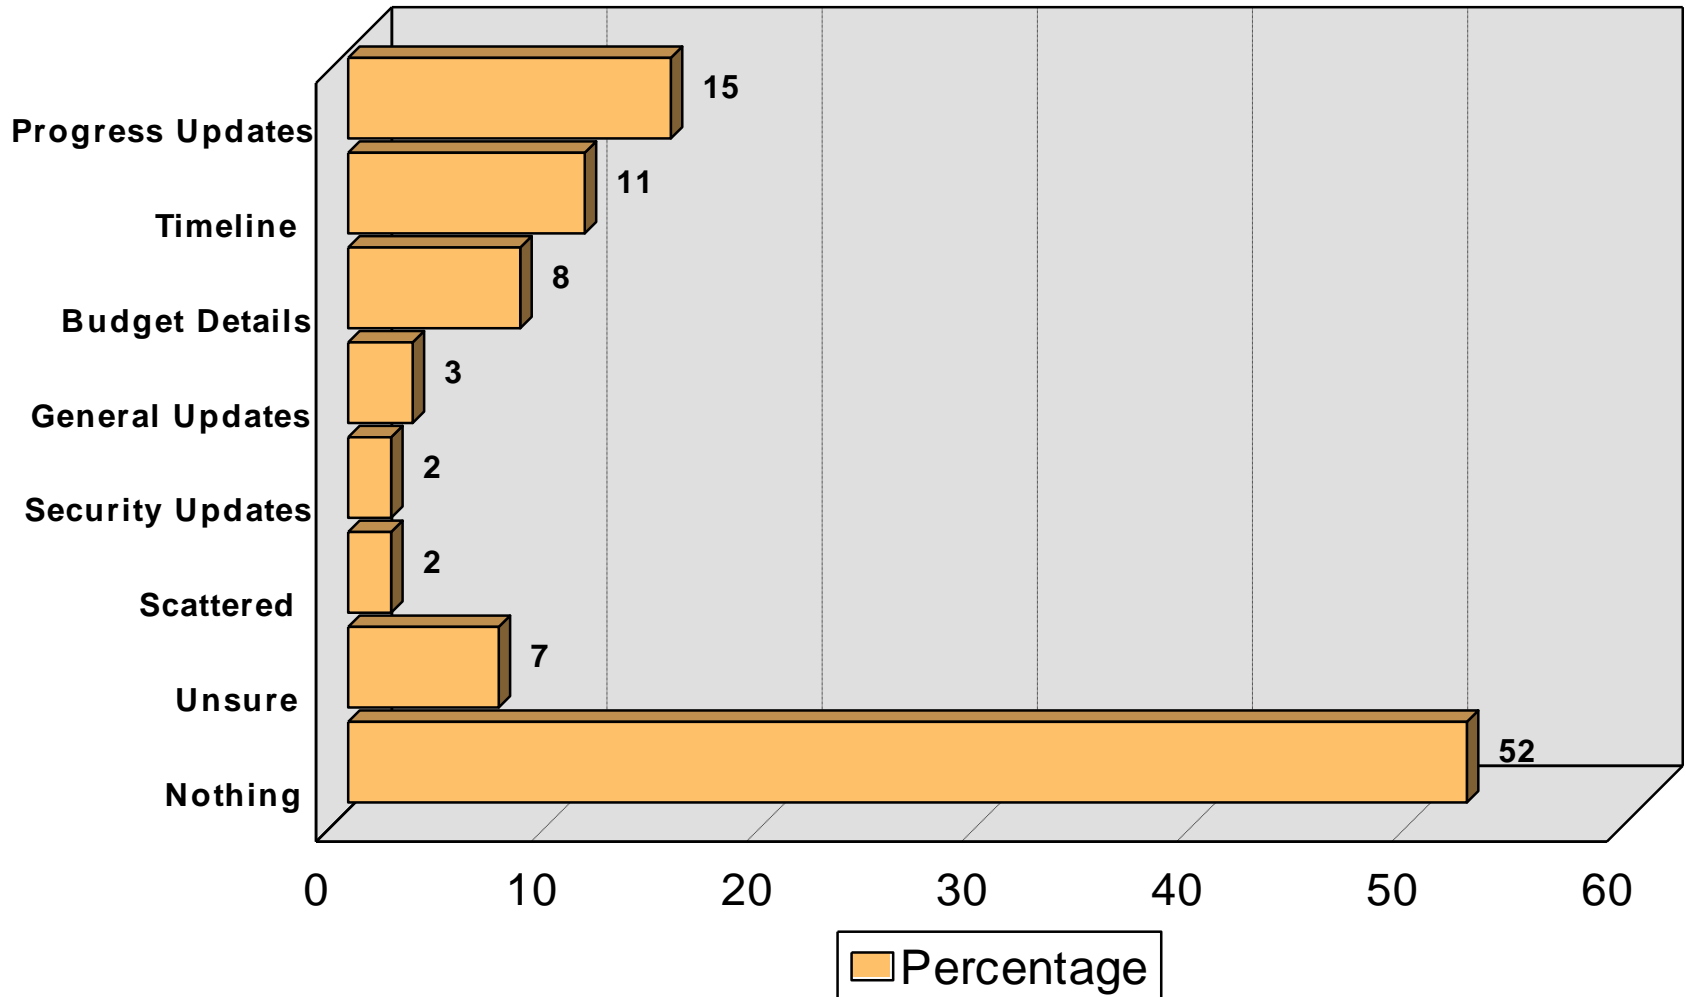

2021 Eden Prairie Public Schools

Most Effective Way

2021 Eden Prairie Public Schools

Interest in Bond Referendum Information

2021 Eden Prairie Public Schools

Familiarity with Bond Components

2021 Eden Prairie Public Schools

Awareness Four Year Old Preschool program in Every Elementary School

2021 Eden Prairie Public Schools

Interest in Guided Tour at CMS

2021 Eden Prairie Public Schools