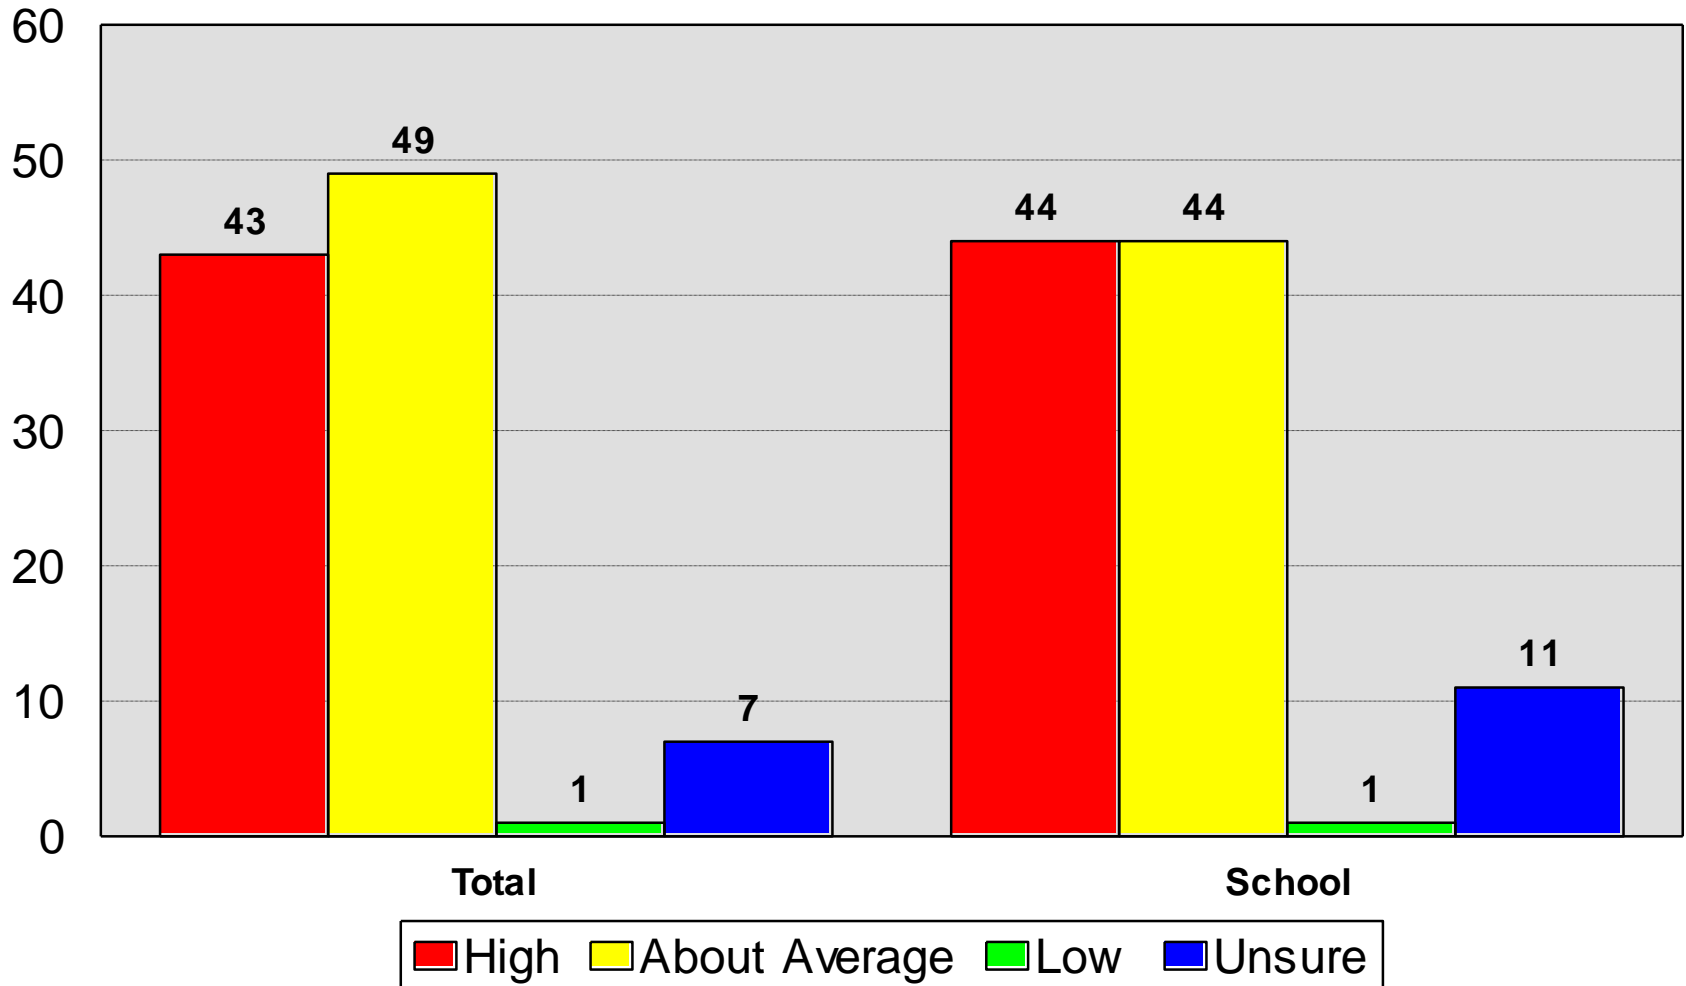

Comparative Tax Climate

2021 Eden Prairie Public Schools