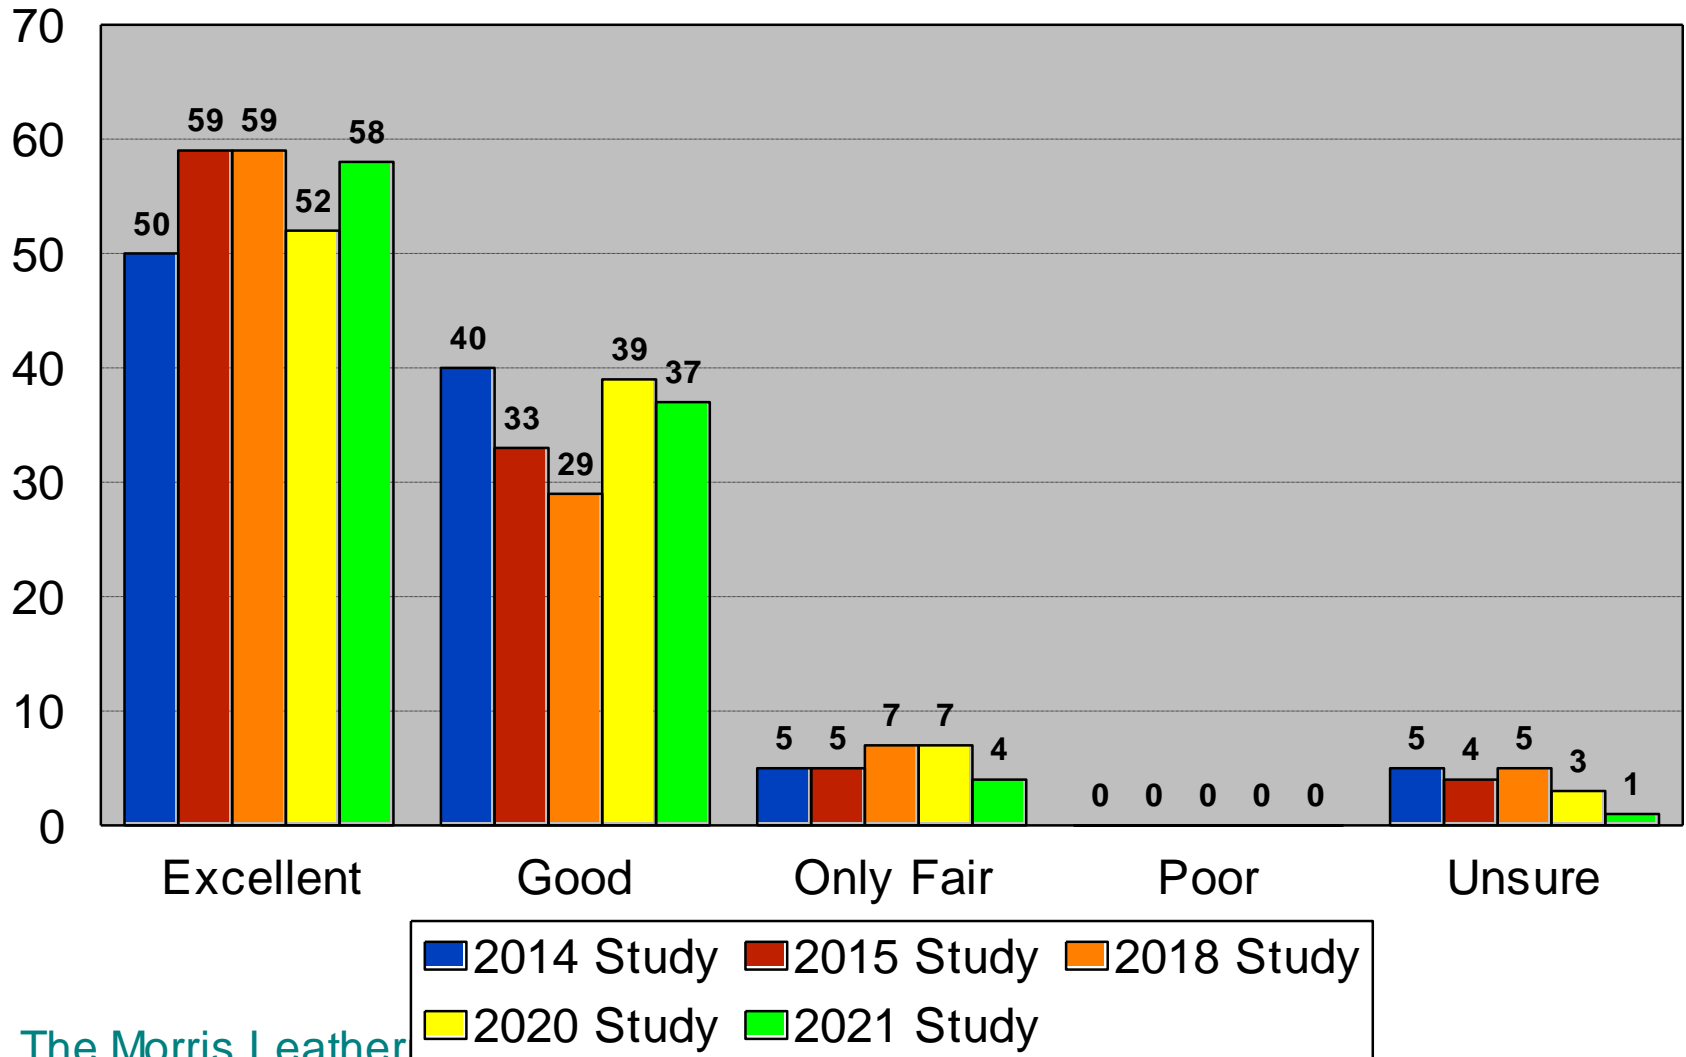

Eden Prairie Public Schools

2021 Residential Survey

The Morris Leatherman Company

Survey Methodology

2021 Eden Prairie Public Schools

- ① 400 random sample of Eden Prairie School District households
- ① Projectable within +/- 5.0% in 95 out of 100 cases
- ① Telephone interviews conducted between June 3rd and 18th, 2021
- ① Average interview time of 13 minutes
- ① Non-response level of 5.0%
- ① Cell Phone Only Households: 50%
- ① Landline Only Households: 10%
- ① Cell Phone and Landline Households: 40%

Demographics I

2021 Eden Prairie Public Schools

Demographics II

2021 Eden Prairie Public Schools

Quality of Public Schools

2021 Eden Prairie Public Schools

Quality Compared to Three Years Ago

2021 Eden Prairie Public Schools