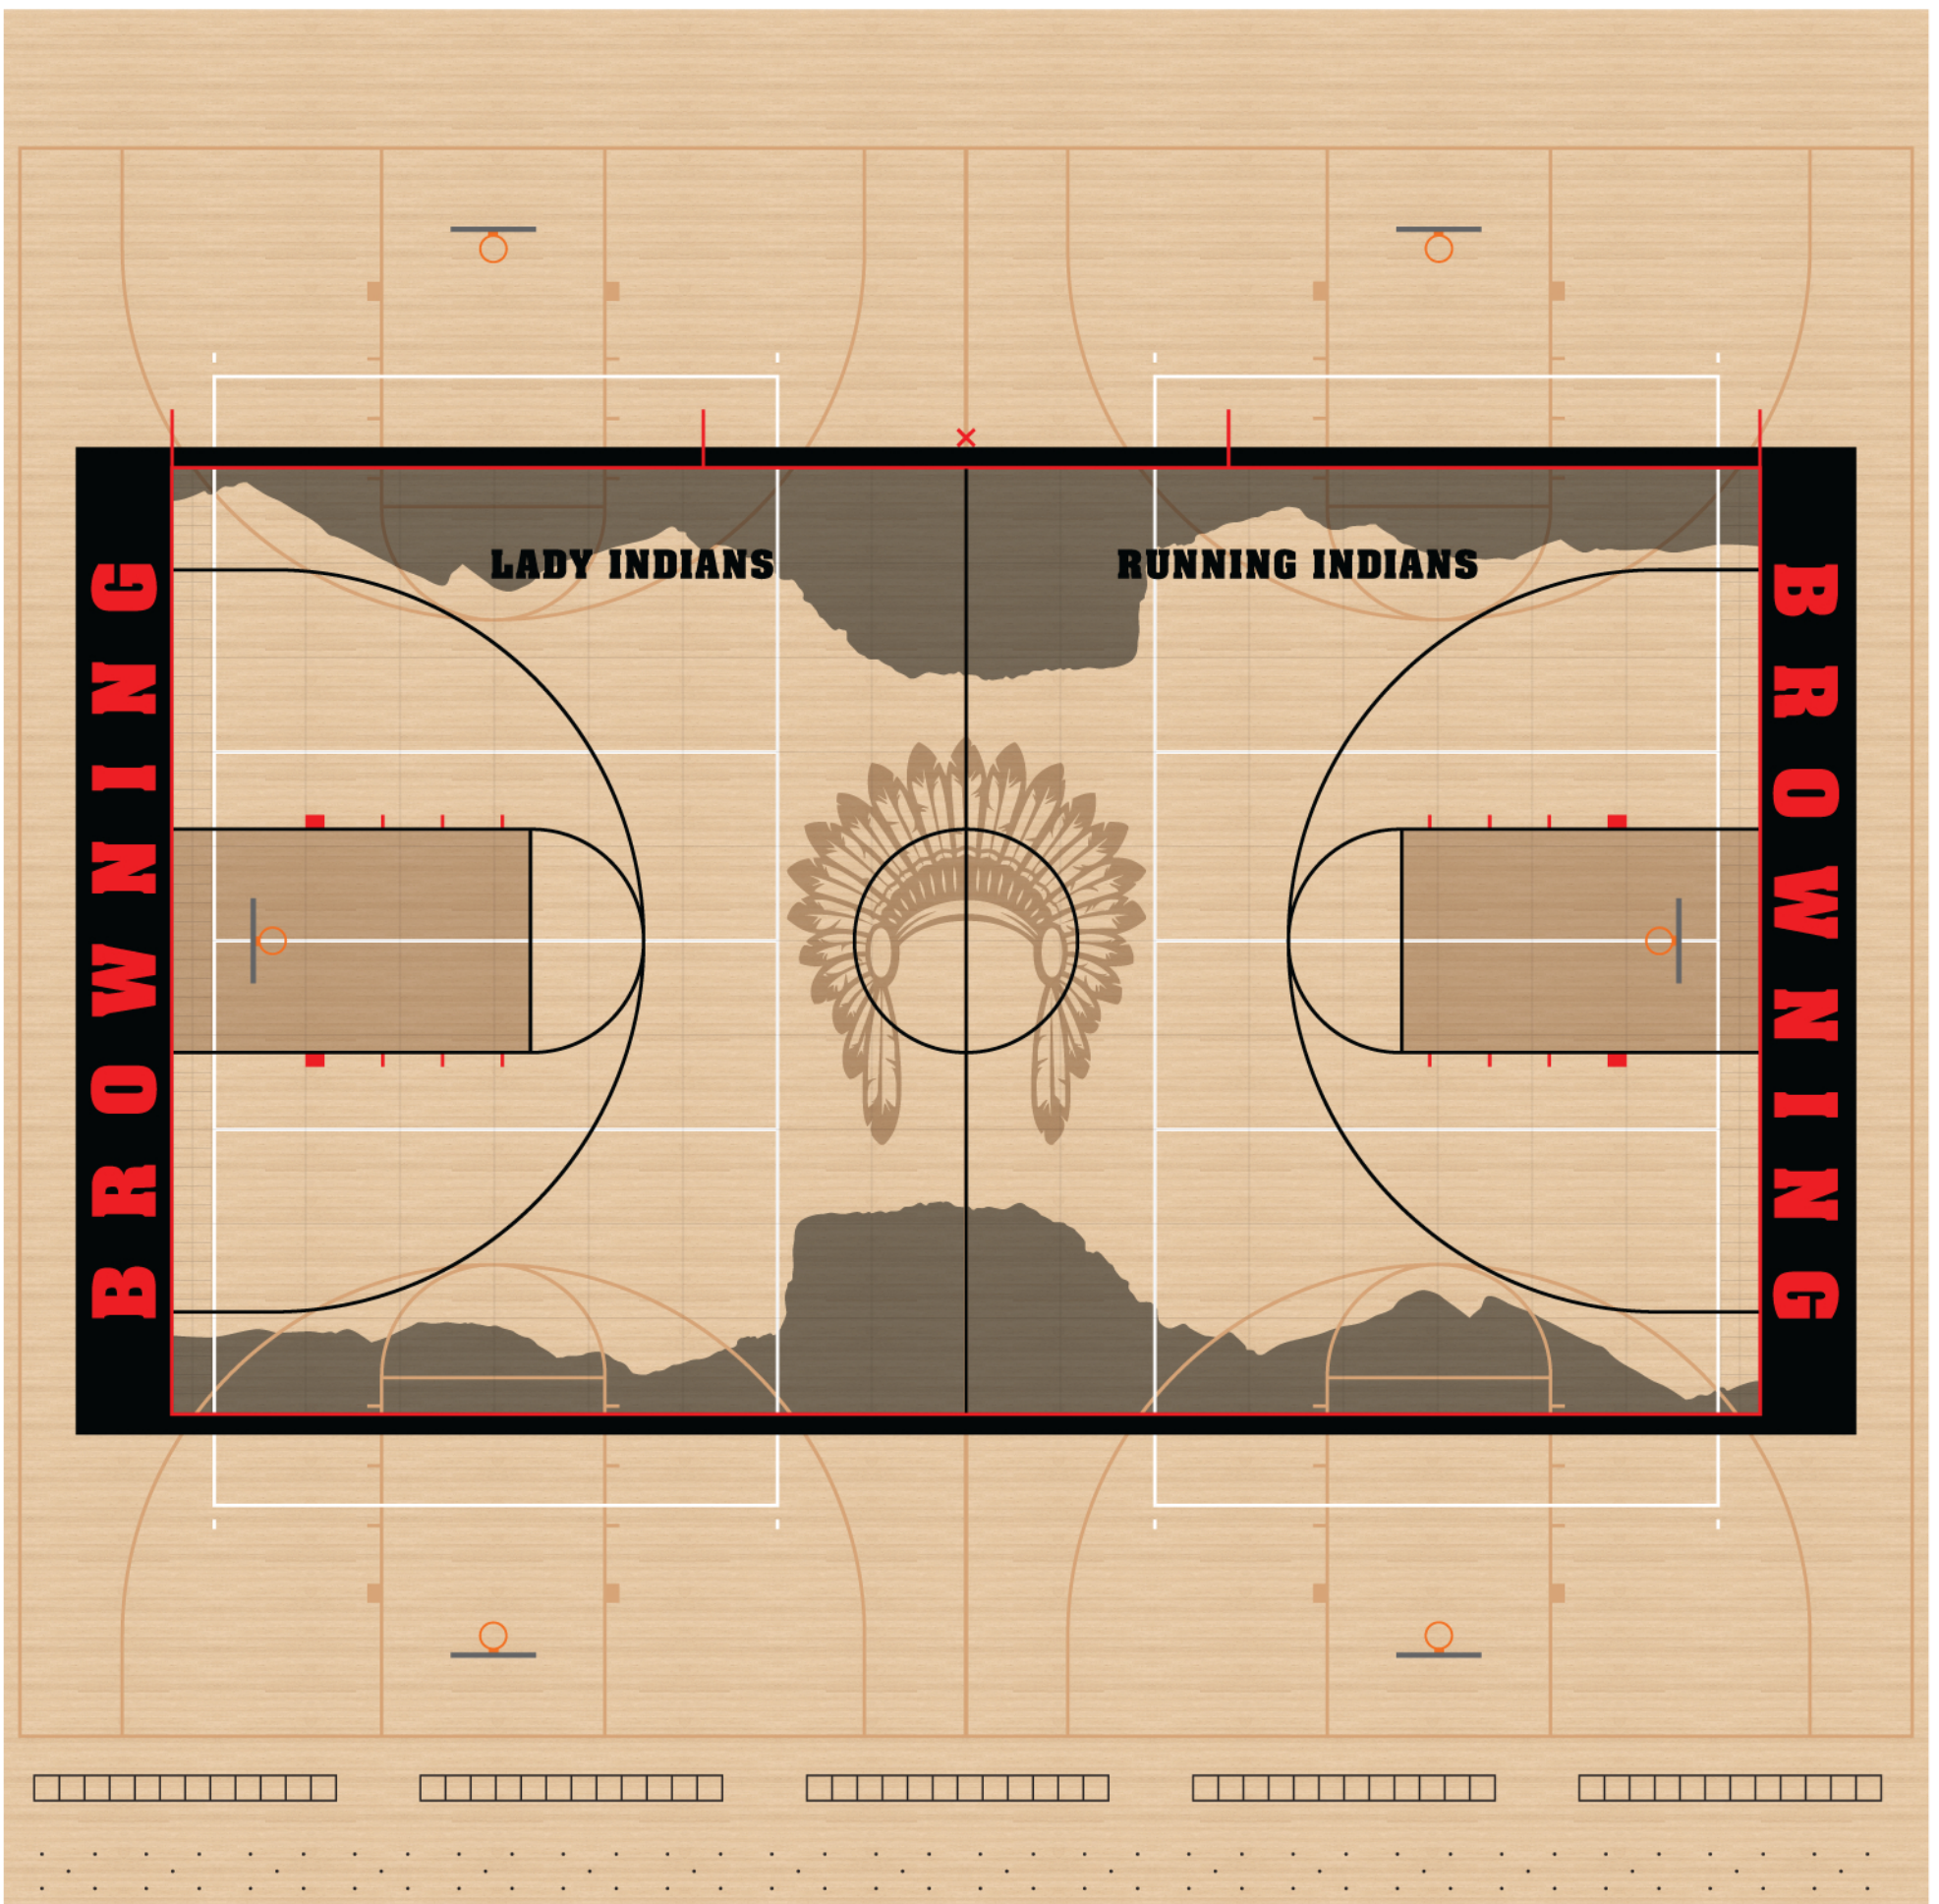

BROWNING HIGH SCHOOL FLOOR LAYOUT

**WESTERN
SPORT
FLOORS**

WESTERN SPORT FLOORS
240 B Expressway
Missoula, MT 59808
office: 406.549.1900
fax: 406.549.1911

SCALE

5'x5'

**BORDER
1' x 5'**

LOGO AND LETTERING INFORMATION

"BROWNING" letterings sized at 3.5' tall x 40' wide
"Headdress" logo sized at 28.4' tall x 25' wide
"LADY INDIAN" lettering sized at 1.5' tall x 15' wide
"RUNNING INDIANS" lettering sized at 1.5' tall x 19' wide