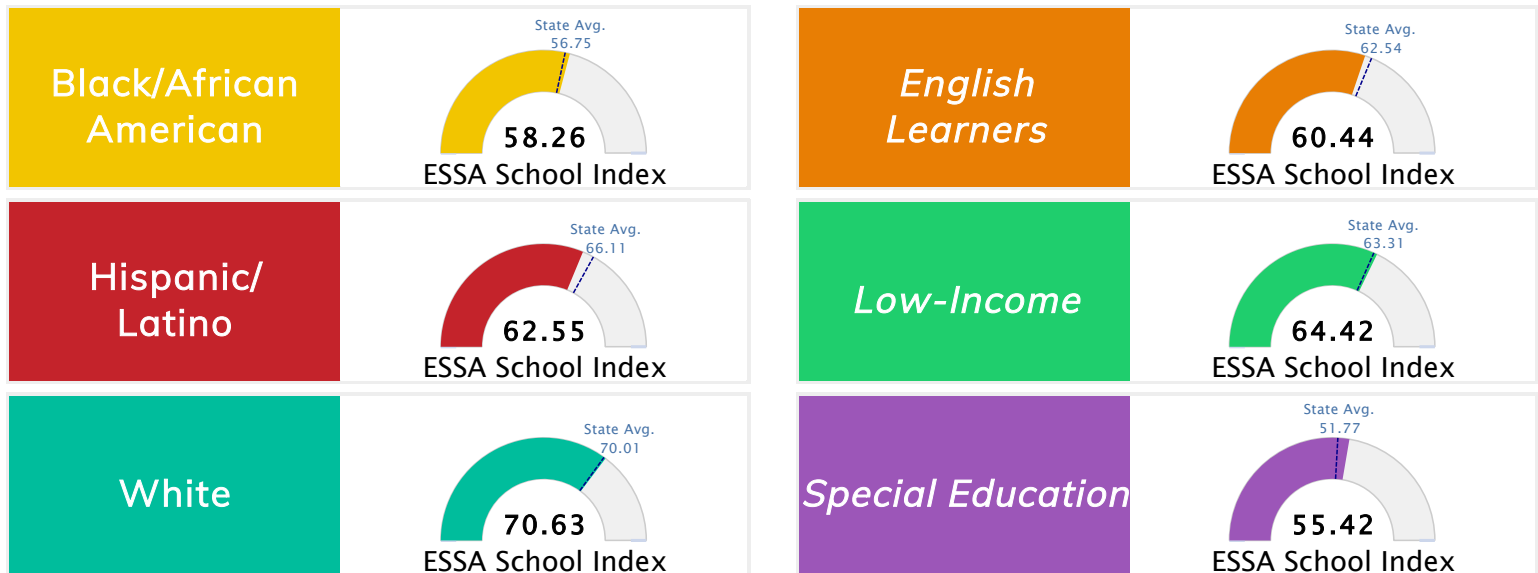

Note: Full color represents score

Prepared by the Arkansas Department of Education