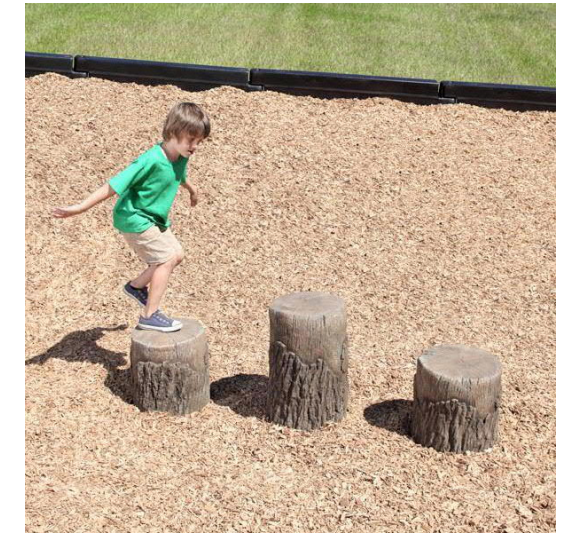

MOVEABLE SEATING

BEAN BAGS

waterproof, low maintenance, wipe clean fabric

FOAM

soft/dense foam, wipe clean fabric

NATURAL WOOD

GLASS FIBER REINFORCED CONCRETE

heavy-duty, durable, less easy to move around