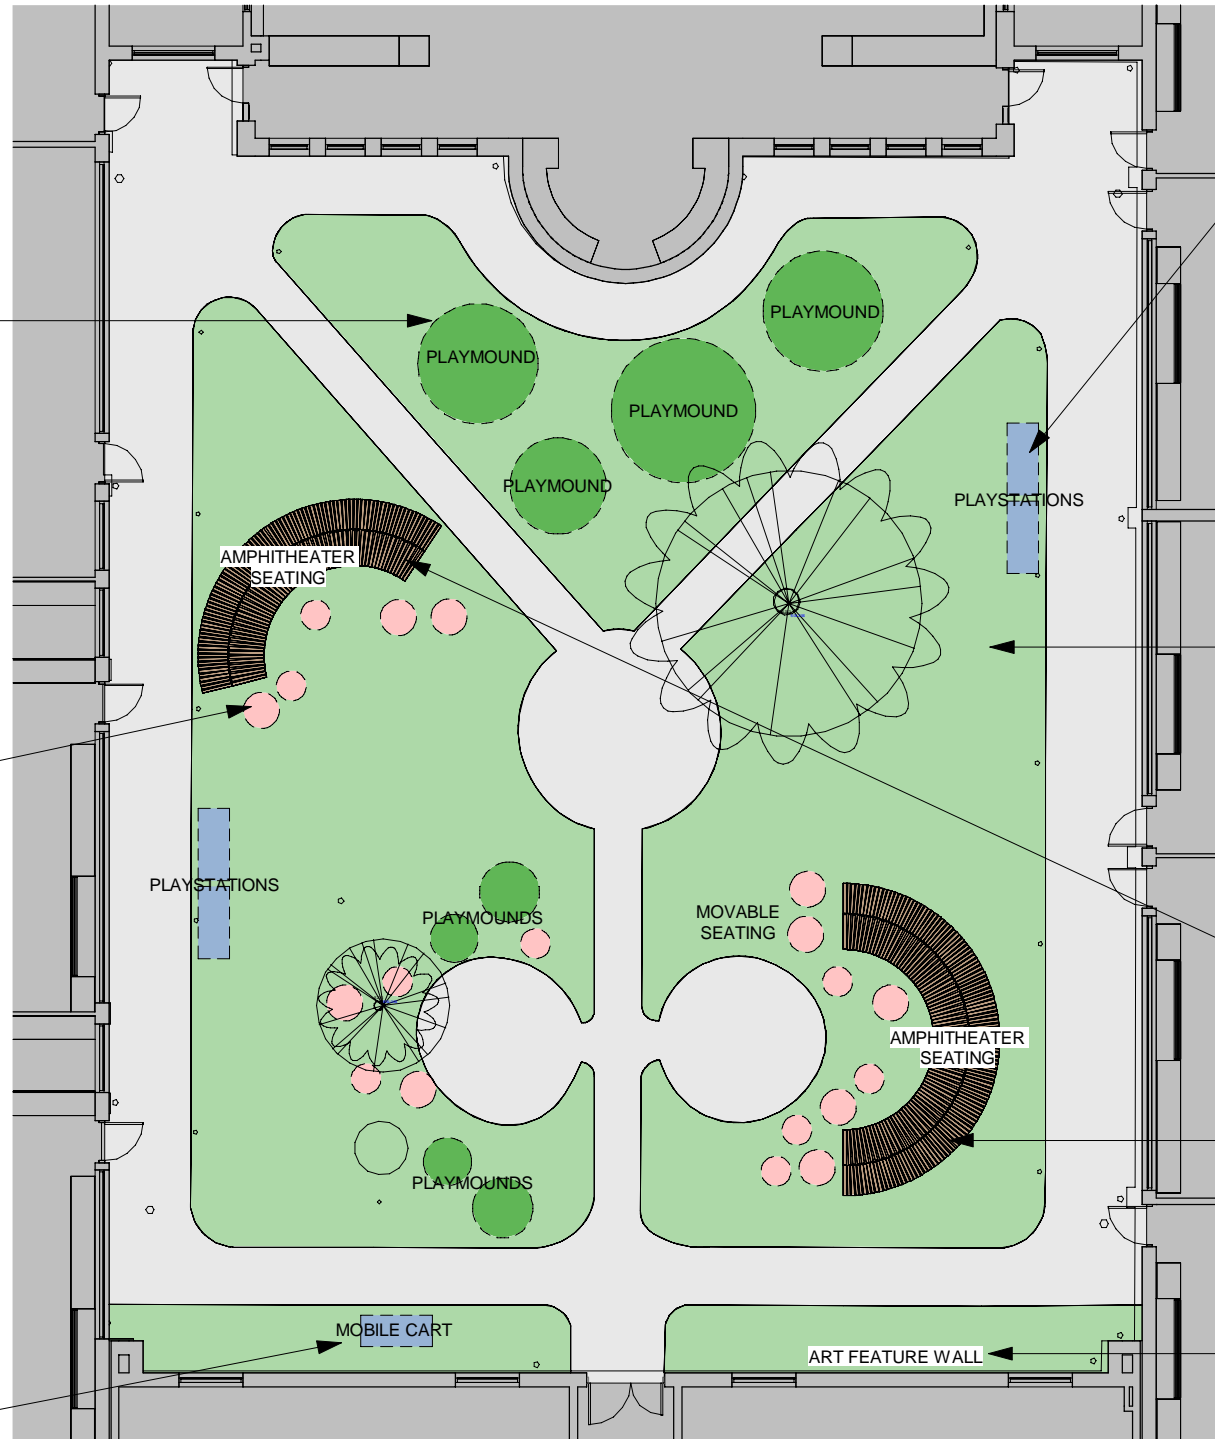

GROUND SURFACE ELEMENTS
playmounds

MOVEABLE PLAY STATIONS

ARTIFICIAL TURF

AMPHITHEATER SEATING

MOVEABLE SEATING

stored indoors as required

MOBILE CART

ART FEATURE WALL

- TURF GRASSES
- TURF MOUNDS
- CONCRETE FINISH
- WOOD FINISH
- MOVEABLE SEATING
- MOBILE STATIONS

01.11.2023

Todd Hall - Courtyard Scheme

Lincolnwood SD 74

2023 TH RH LH General Work

6950 E Prairie Rd., Lincolnwood, IL 60712

22066

TH-1

ART FEATURE WALL

CHALKBOARDS
all weather and easily mountable

MOVEABLE PLAYSTATIONS

MAGNET WALL

MULTI-HABITAT

WEAVING FRAMES