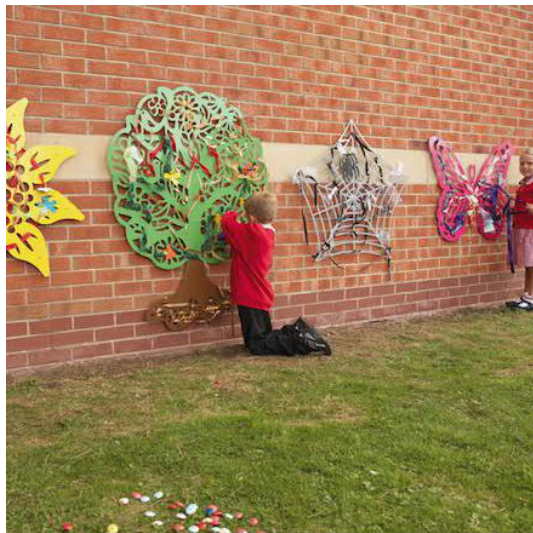

22066

TH-1

ART FEATURE WALL

CHALKBOARDS
all weather and easily mountable

MOVEABLE PLAYSTATIONS

MAGNET WALL

MULTI-HABITAT

WEAVING FRAMES