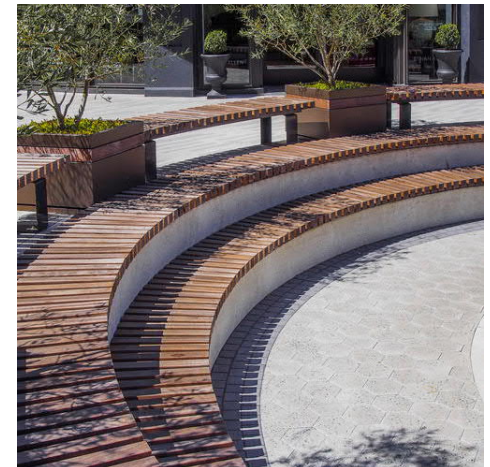

GROUND SURFACE ELEMENTS
playmounds

MOVEABLE PLAY STATIONS

ARTIFICIAL TURF

AMPHITHEATER SEATING

MOVEABLE SEATING

stored indoors as required

MOBILE CART

ART FEATURE WALL

- TURF GRASSES
- TURF MOUNDS
- CONCRETE FINISH
- WOOD FINISH
- MOVEABLE SEATING
- MOBILE STATIONS

01.11.2023

Todd Hall - Courtyard Scheme

Lincolnwood SD 74

2023 TH RH LH General Work

6950 E Prairie Rd., Lincolnwood, IL 60712

22066

TH-1

ART FEATURE WALL

CHALKBOARDS
all weather and easily mountable

MOVEABLE PLAYSTATIONS

MAGNET WALL

MULTI-HABITAT

WEAVING FRAMES