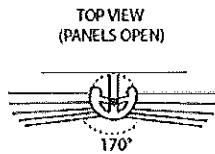

WALL MOUNT BRACKET

TOP VIEW (PANELS OPEN)