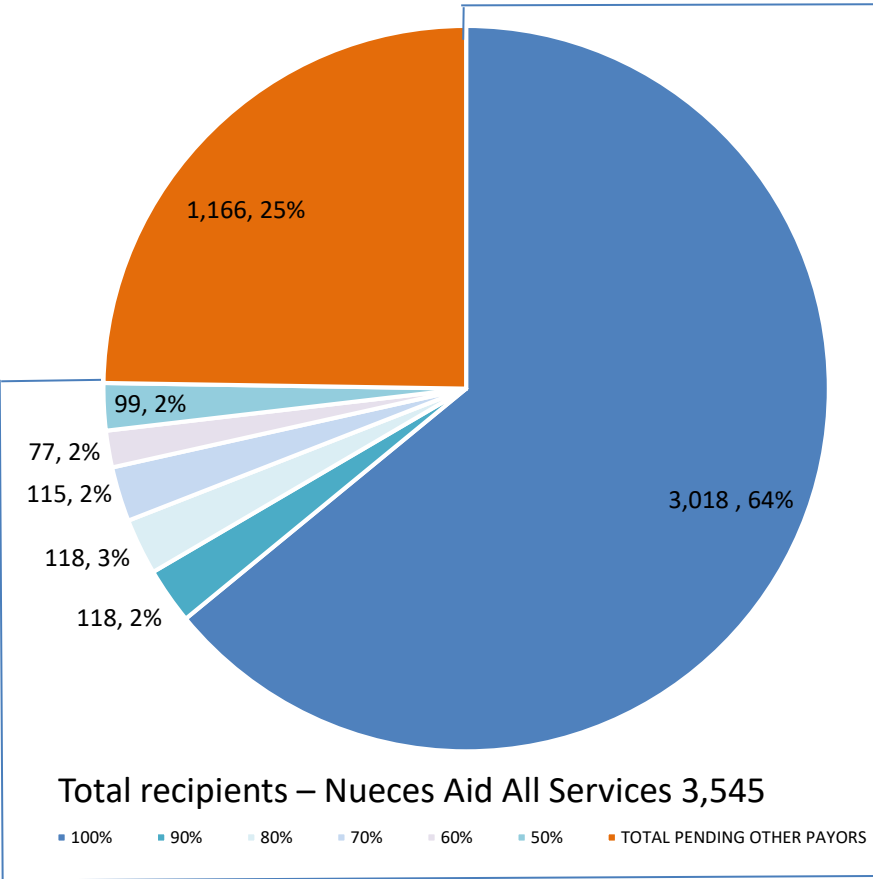

December 2023

Nueces Aid Program Enrollment

Total Enrolled
4,711

Total Households
4,436