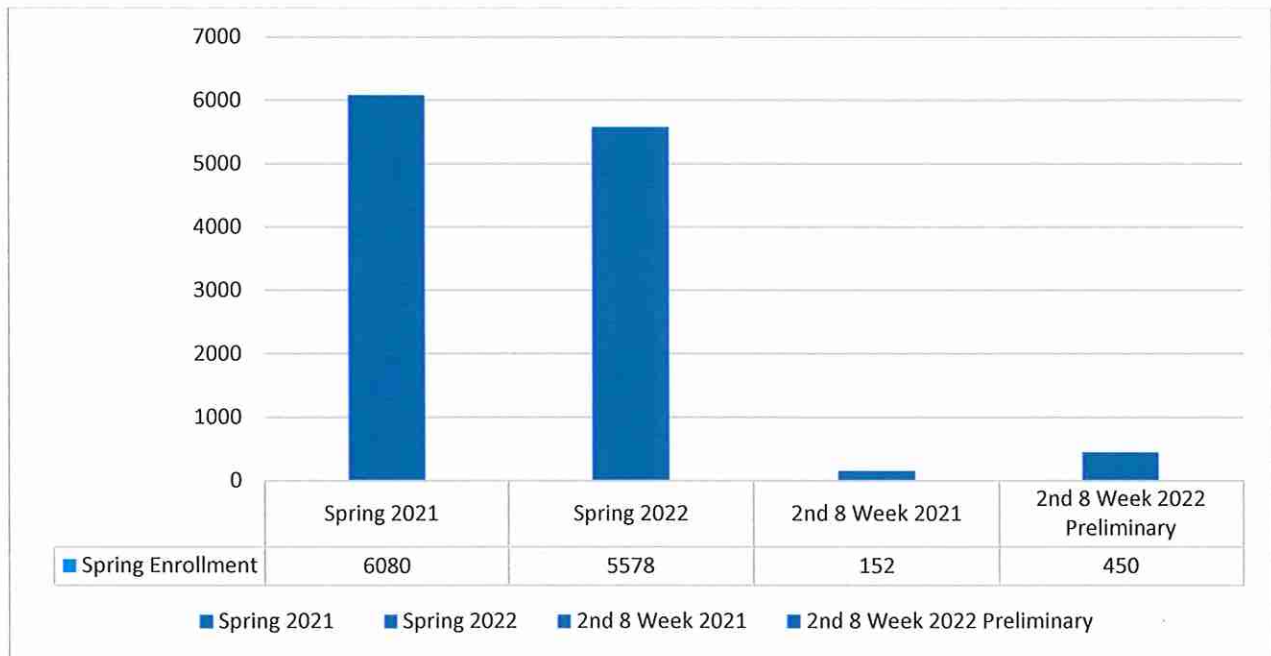

## Head Count

Spring 2021	6,080	↓ 8 %
Spring 2022	5,578	

## Contact Hours

Spring 2021	1,027,664	↓ 10 %
Spring 2022	925,120	

## Credit Hours

Spring 2021	49,479	↓ 10 %
Spring 2022	44,454	

Registration for 2<sup>nd</sup> 8 week term is steady. We are currently above the reported enrollment for 2<sup>nd</sup> 8 week 2021. First day of classes for this term is March 21, 2022. Student Services are being proactive and working on initiatives to enhance our recruitment and retention efforts for the upcoming summer and fall semester; early registration for these terms begin in April.