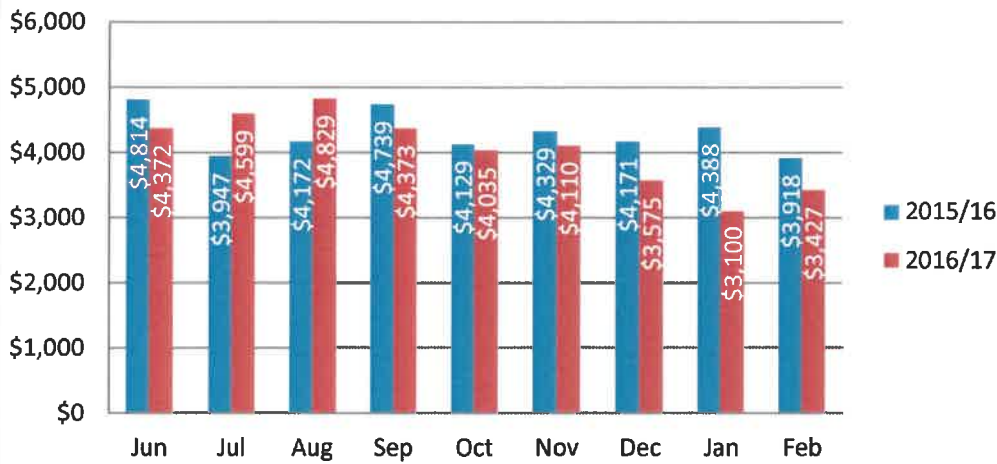

Applegate 2015 to 2016 Power Bill Comparison

Fruitdale 2015 to 2016 Power Bill Comparison

Madrona 2015 to 2016 Power Bill Comparison

Williams 2015 to 2016 Power Bill Comparison

Lincoln Savage MS 2015 to 2016 Power Bill Comparison