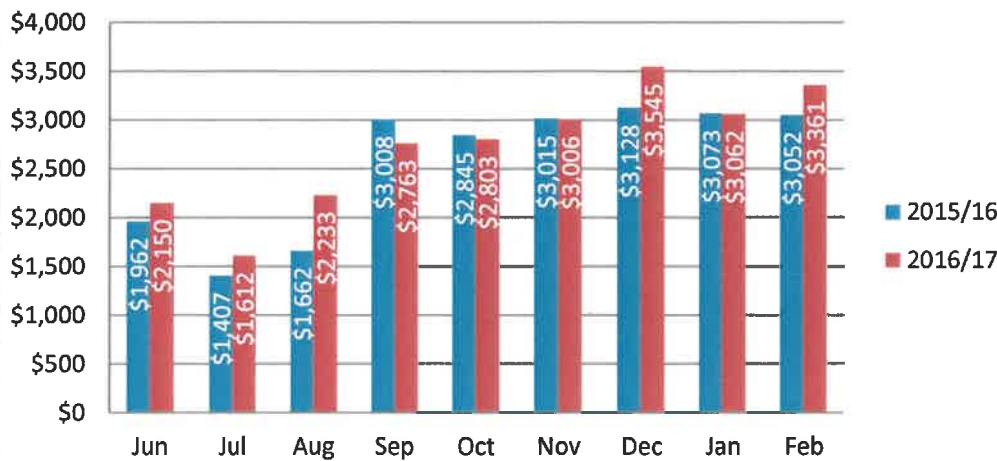

Applegate 2015 to 2016 Power Bill Comparison

Fruitdale 2015 to 2016 Power Bill Comparison

Madrona 2015 to 2016 Power Bill Comparison

Williams 2015 to 2016 Power Bill Comparison

Lincoln Savage MS 2015 to 2016 Power Bill Comparison