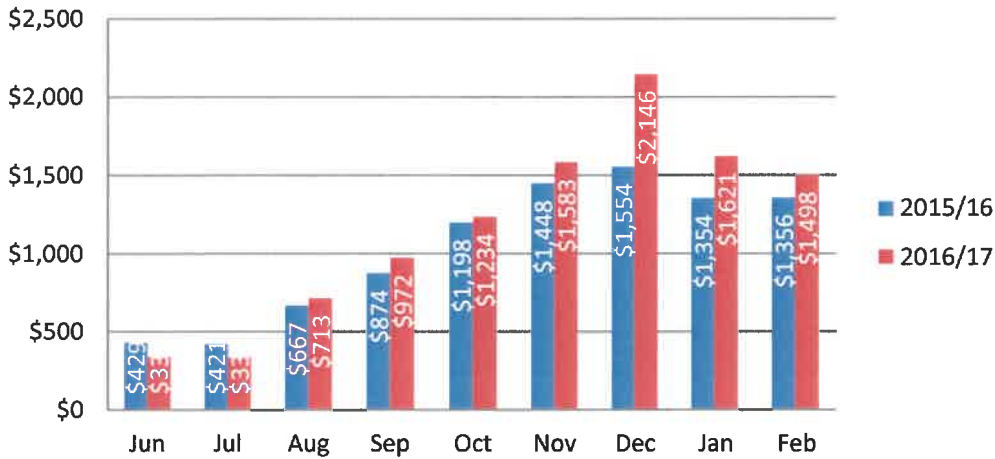

Applegate 2015 to 2016 Power Bill Comparison

Fruitdale 2015 to 2016 Power Bill Comparison

Madrona 2015 to 2016 Power Bill Comparison

Williams 2015 to 2016 Power Bill Comparison

Lincoln Savage MS 2015 to 2016 Power Bill Comparison