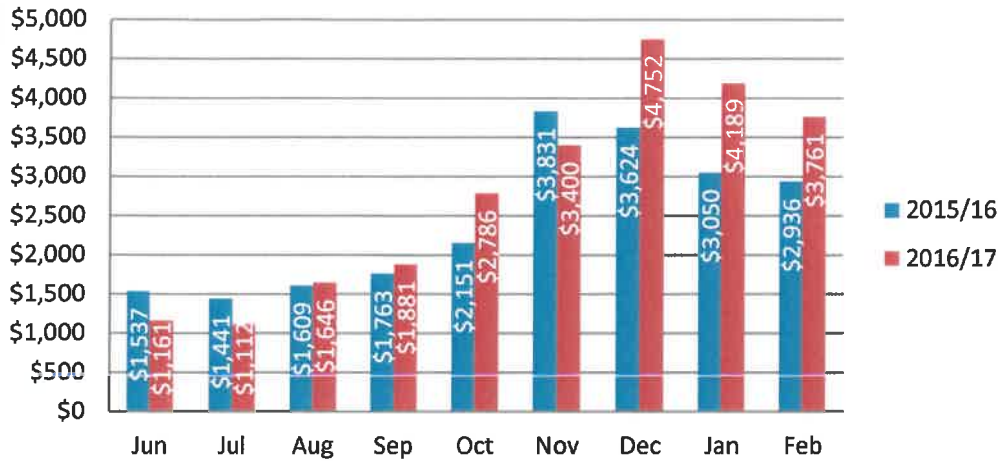

Applegate 2015 to 2016 Power Bill Comparison

Fruitdale 2015 to 2016 Power Bill Comparison

Madrona 2015 to 2016 Power Bill Comparison

Williams 2015 to 2016 Power Bill Comparison

Lincoln Savage MS 2015 to 2016 Power Bill Comparison