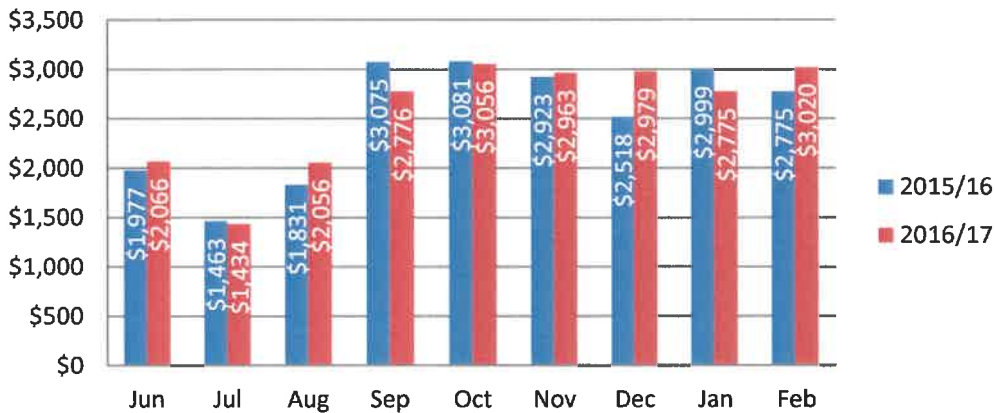

Applegate 2015 to 2016 Power Bill Comparison

Fruitdale 2015 to 2016 Power Bill Comparison

Madrona 2015 to 2016 Power Bill Comparison

Williams 2015 to 2016 Power Bill Comparison

Lincoln Savage MS 2015 to 2016 Power Bill Comparison