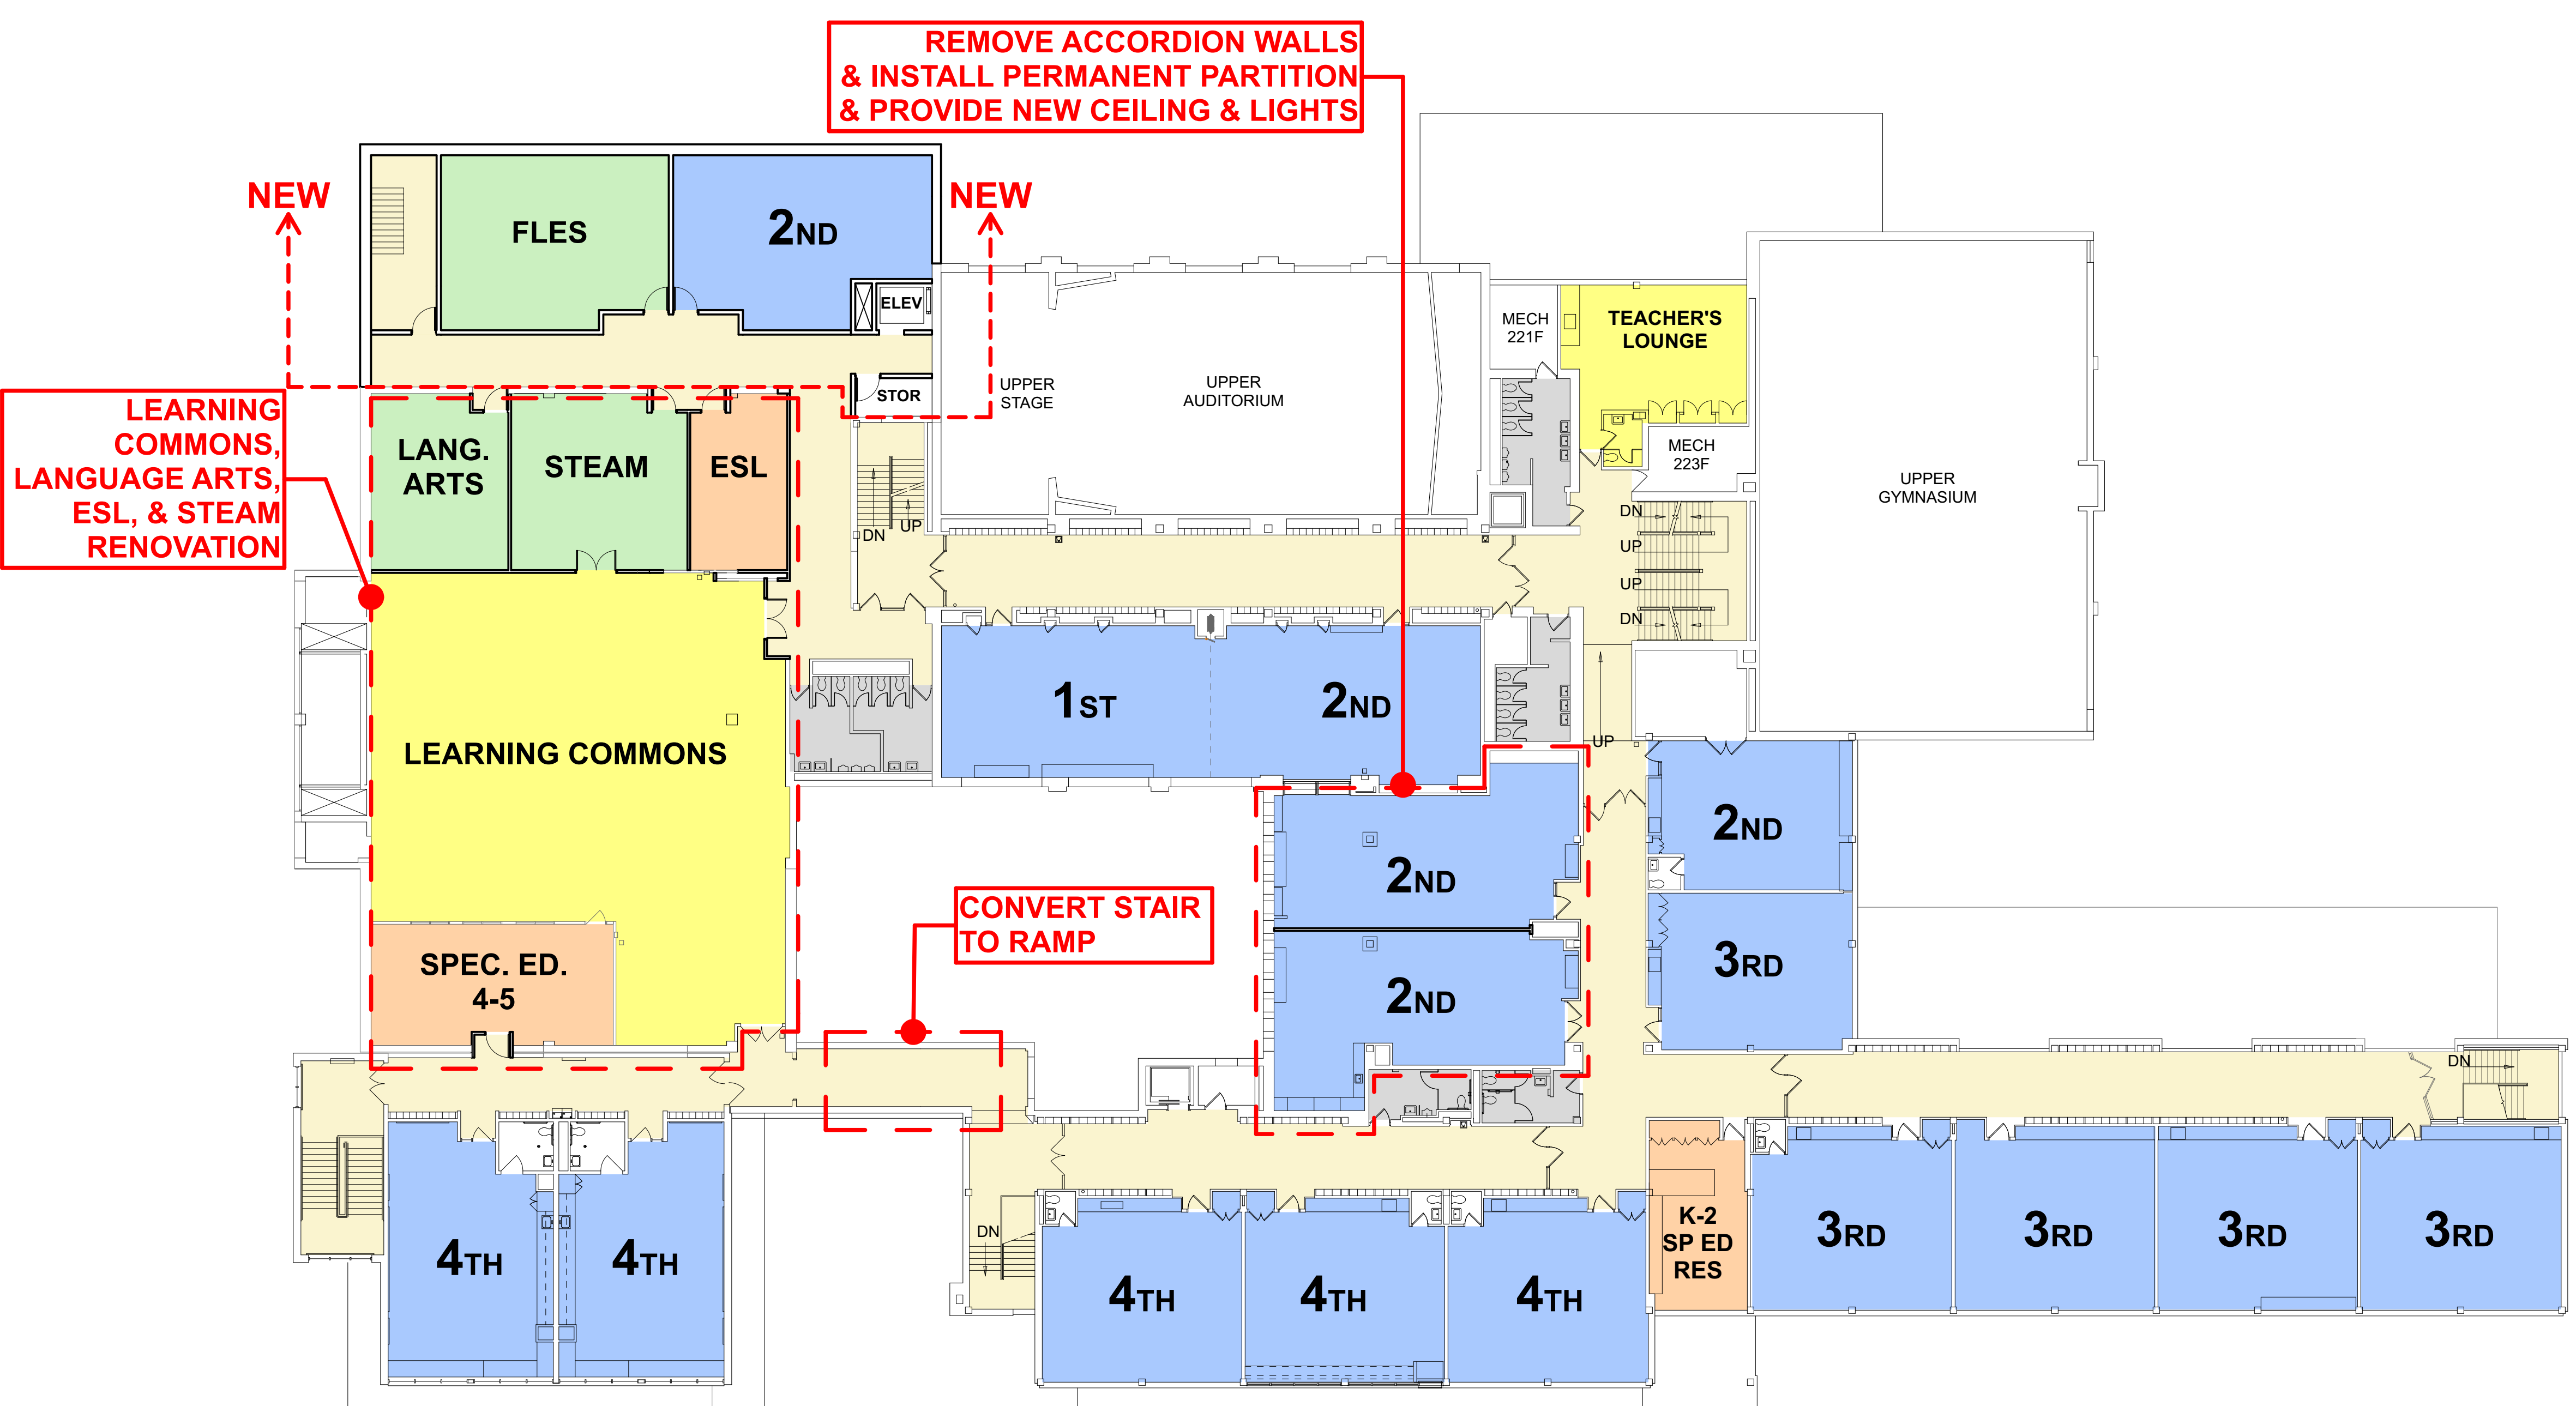

LINCOLN: OPTION C

3-STORY ADDITION, 4 CLASSROOMS; **ADDITIONAL TEACHING AIDES REQUIRED**

COLOR KEY:

Blue	GENERAL EDUCATION CLASSROOMS
Orange	SPECIAL EDUCATION SPACES
Yellow	COMMON SPACES
Green	SPECIALS
Grey	TOILET ROOMS
Light Yellow	CIRCULATION

LINCOLN THIRD FLOOR PLAN

SCALE: 1/16" = 1'-0"

LINCOLN SECOND FLOOR PLAN

SCALE: 1/16" = 1'-0"