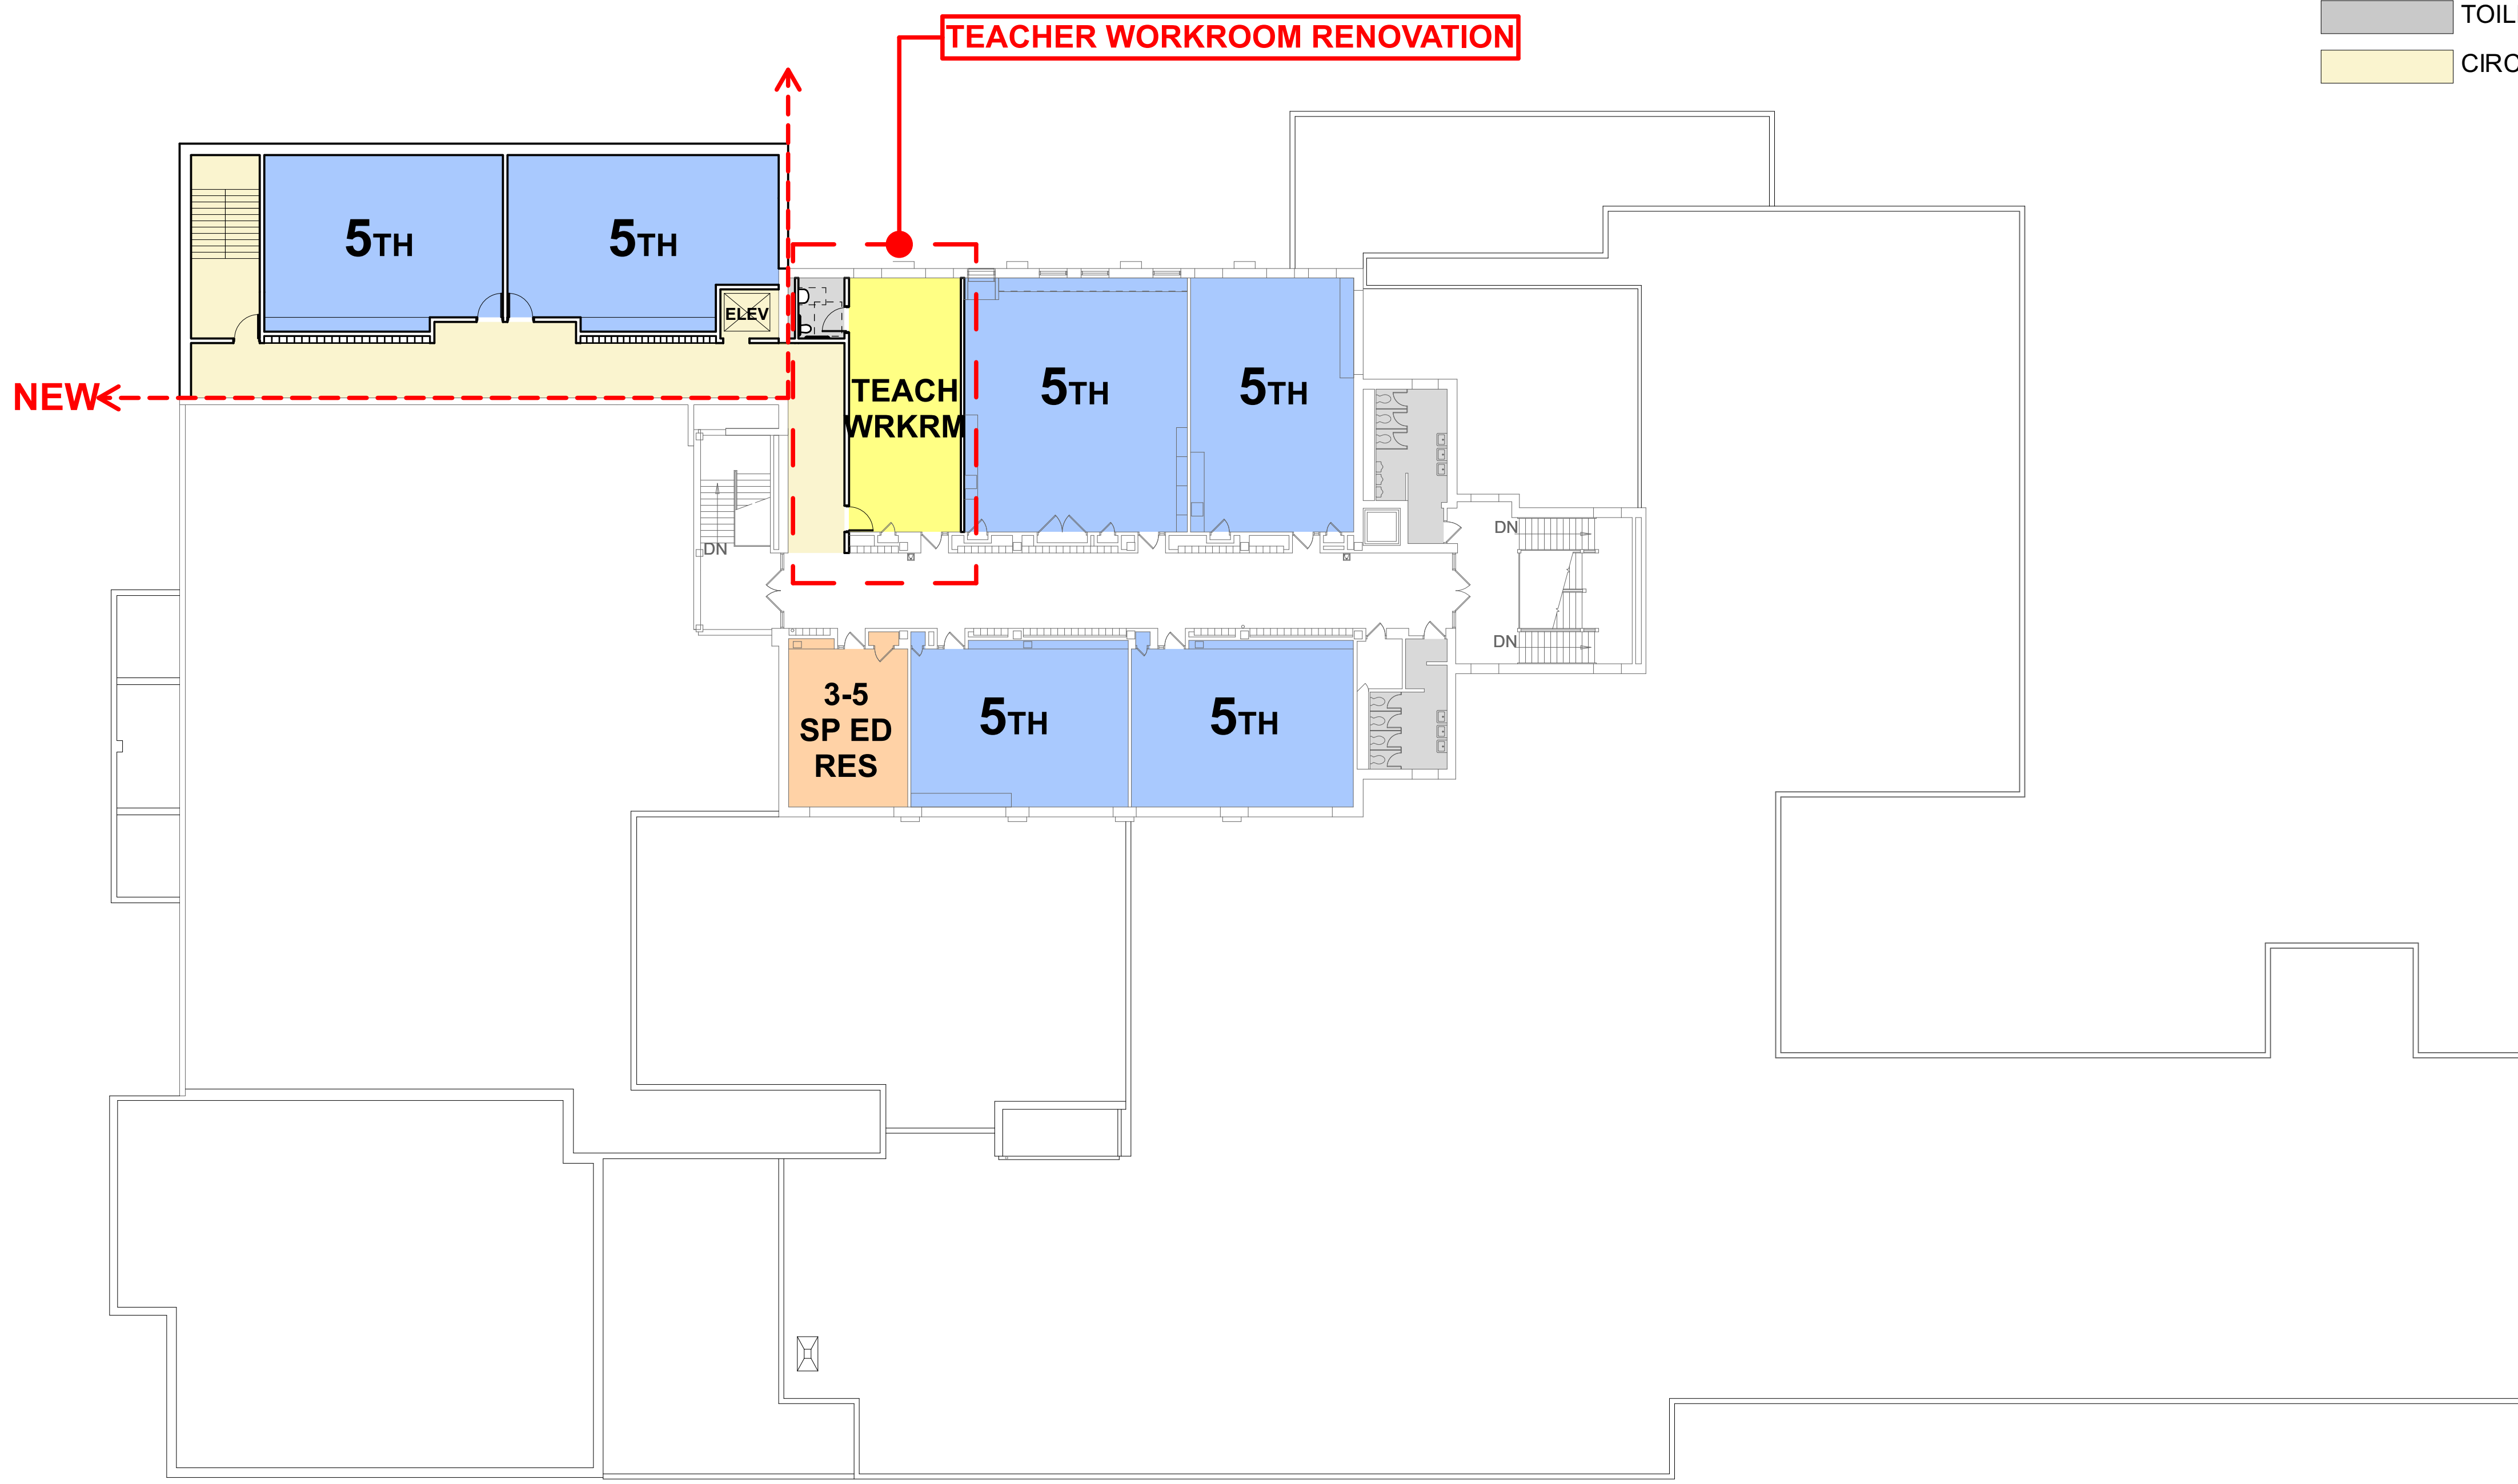

LINCOLN: OPTION C

3-STORY ADDITION, 4 CLASSROOMS; **ADDITIONAL TEACHING AIDES REQUIRED**

COLOR KEY:

Blue	GENERAL EDUCATION CLASSROOMS
Orange	SPECIAL EDUCATION SPACES
Yellow	COMMON SPACES
Green	SPECIALS
Grey	TOILET ROOMS
Light Yellow	CIRCULATION

LINCOLN THIRD FLOOR PLAN

SCALE: 1/16" = 1'-0"

LINCOLN SECOND FLOOR PLAN

SCALE: 1/16" = 1'-0"