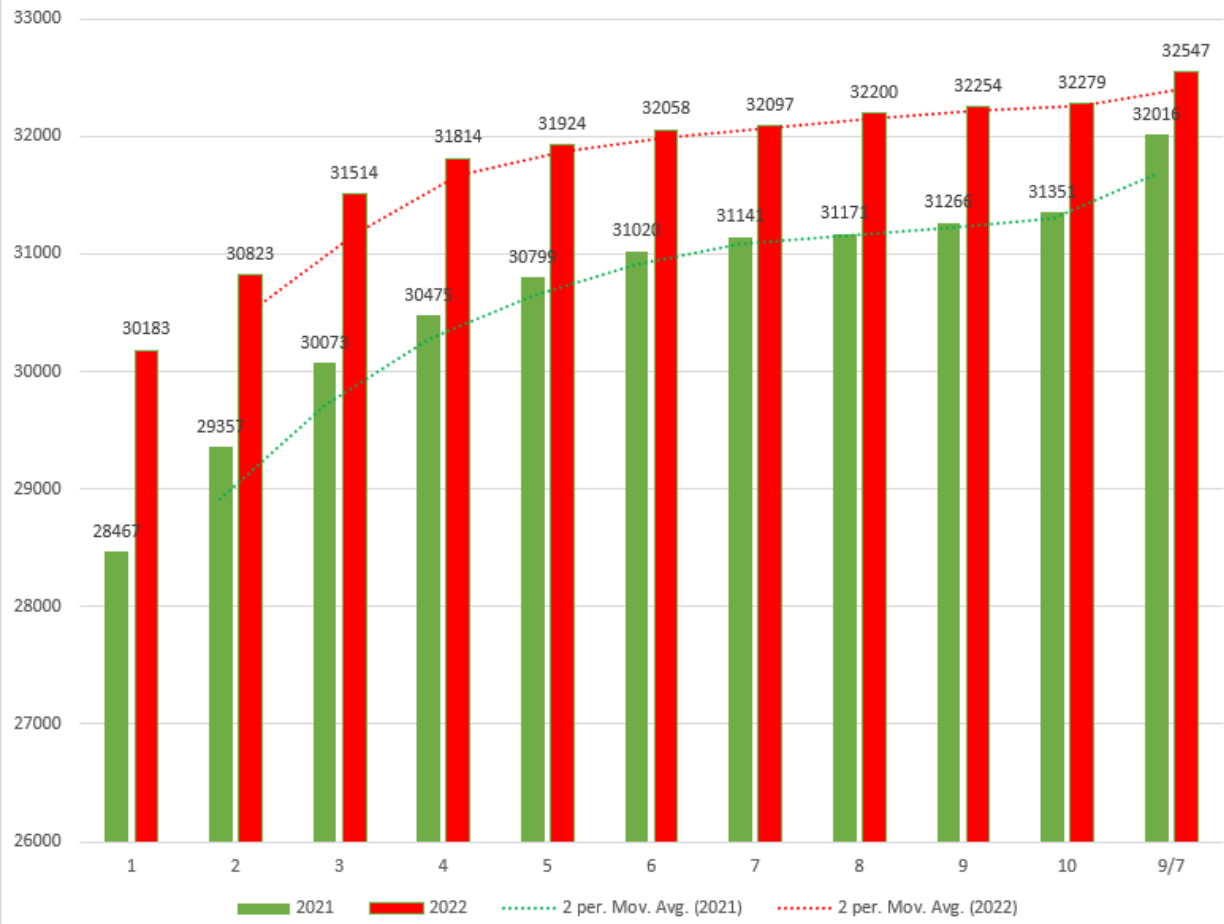

Enrollment 2021/2022

Enrollment Count	01	02	03	04	05	06	07	08	09	10	11	12	EE	KG	PK	Total
A O Calhoun Middle School						284	225	247								756
Alice Alexander Elementary	97	96	95	100	88								1	89	32	598
Ann Windle Early Childhood Center													21		270	291
Annie Webb-Blanton Elementary	83	76	79	95	87								2	72	36	530
Bettye Myers Middle School						260	267	299								826
Billy Ryan High School									546	616	541	478				2,181
Carroll McMath Middle School						242	269	247								758
Catherine Bell Elementary	99	106	101	99	110								11	93	32	651
Chester O Strickland Middle School						296	323	318								937
Cross Oaks Elementary	100	104	124	100	103									99	56	686
Denton High School									531	503	511	479				2,024
Dorothy Adkins Elementary	69	58	84	65	68								10	61	36	451
EP Rayzor Elementary	50	51	53	50	58								1	41	18	322
Evers Park Elementary	130	105	92	110	97								2	116		652
Frank Borman Elementary	62	68	52	65	75								1	69	33	425
Fred Moore High School									2	8	22	26				58
Ginnings Elementary	129	96	114	98	93									89		619
Gonzalez School for Young Children													4		239	243
Hodge Elementary	96	112	100	110	104								1	89	18	630
JJAEP								1	2	3	2					8
Joe Dale Sparks Campus						1	2	2	18	25	8	1				57
John Guyer High School									646	660	665	596				2,567
LA Nelson Elementary	80	90	67	93	73								4	73	35	515
Lester Davis School		2				1	7	8	8	21	19	5				71
McNair Elementary	81	90	98	88	103								2	84	15	561
Mildred Hawk Elementary	94	75	115	119	100								1	100	33	637
Navo Middle School						360	330	357								1,047
Nette Shultz Elementary	124	102	98	114	114								1	113	18	684
Newton Rayzor Elementary	96	109	91	109	112									95	27	639
Olive Stephens Elementary	77	62	64	66	62								13	75	40	459
Paloma Creek Elementary	93	103	88	101	89								1	80	38	593
Pecan Creek Elementary	111	118	105	111	116								2	94	17	674
Providence Elementary	111	105	98	93	89									89	64	649
Ray Braswell High School									739	756	649	659				2,803
Rodriguez Middle School						323	307	331								961
Ronny Crownover Middle School						279	249	312								840
Sam Houston Elementary	83	80	75	81	80								7	68	17	491